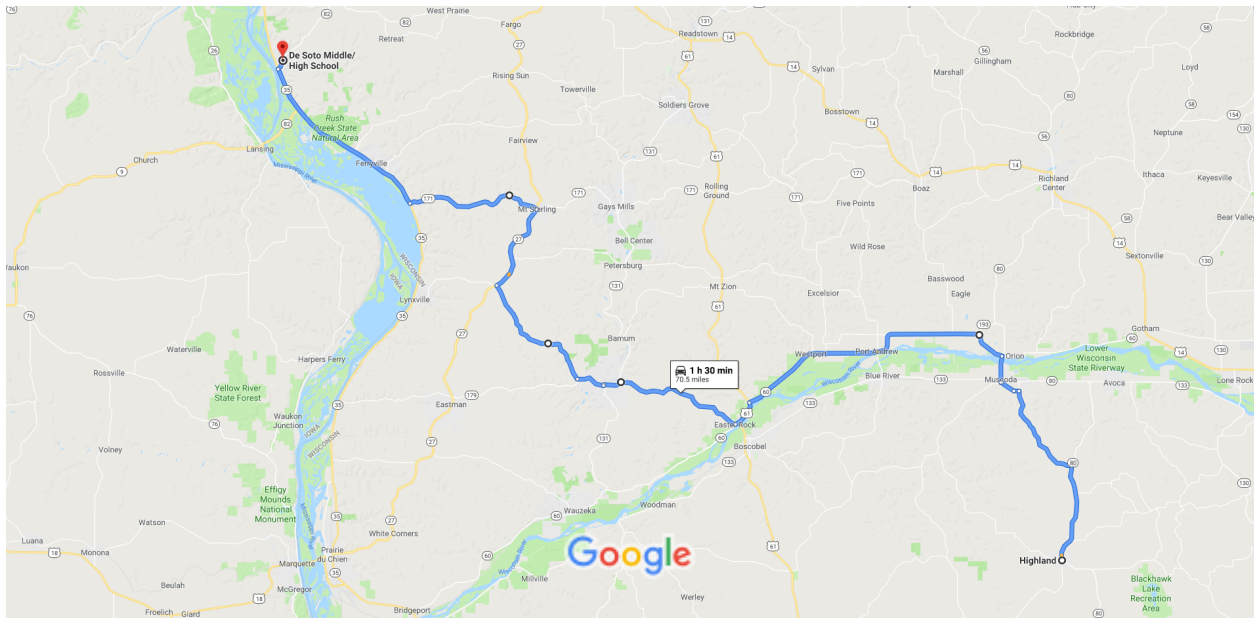

Highland, Wisconsin 53543 to
De Soto Middle/High School

Drive 70.5 miles, 1 h 30 min

Map data ©2019 2 mi

Highland

Wisconsin 53543

- ↑ 1. Head west on Dodgeville St toward Main St
5 s (135 ft)

Continue on WI-80 Trunk N/State Rd 80 N. Take Co Hwy P/Co Rd P, WI-60 Trunk W, County Rd E, County Road E, ... and WI-35 N/Great River Rd to Main St in De Soto

1 h 29 min (70.5 mi)

- 2. Turn right onto WI-80 Trunk N/Main St/State Rd 80 N
[Continue to follow WI-80 Trunk N/State Rd 80 N](#)
5.3 mi
- ↶ 3. Turn left onto Co Hwy P/Co Rd P
5.4 mi
- ↶ 4. Turn left onto Old 80 Rd
0.3 mi
- ↑ 5. Continue onto Old County Rd P
0.8 mi

- ↩ 6. Turn left onto E Catherine St
338 ft
- ➡ 7. Turn right at the 1st cross street onto WI-80 Trunk N/State Rd 80 N/S Wisconsin Ave
[i Continue to follow WI-80 Trunk N/State Rd 80 N](#)
1.4 mi
- ↩ 8. Turn left onto WI-60 Trunk W
15.5 mi
- ↩ 9. Turn left onto US-61 S/WI-60 Trunk
[i Continue to follow WI-60 Trunk](#)
1.5 mi
- ➡ 10. Turn right onto County Rd E
7.1 mi
- ↩ 11. Turn left onto County Rd E/Railroad St
0.9 mi
- ↩ 12. Turn left onto County Rd E/Midway St
328 ft
- ➡ 13. Turn right onto WI-179 W/County Rd E/Farris St
[i Continue to follow WI-179 W/County Rd E](#)
1.6 mi
- ➡ 14. Turn right onto County Road E
7.2 mi
- ➡ 15. Turn right onto WI-27 N
5.0 mi
- ↩ 16. Turn left onto WI-171 W/WI-171 Trunk W/2nd St
[i Continue to follow WI-171 W/WI-171 Trunk W](#)
7.5 mi
- ➡ 17. Turn right onto WI-35 N/Great River Rd
10.3 mi
- ➡ 18. Turn right onto Main St
[i Destination will be on the right](#)
0.5 mi

your route accordingly. You must obey all signs or notices regarding your route.