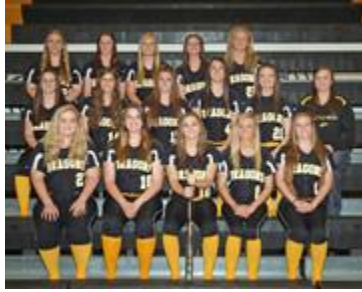

2015 Baseball & Softball

Allison Kearney (Infielder) and Anna Coleman (Infielder) were selected to the second team All State!