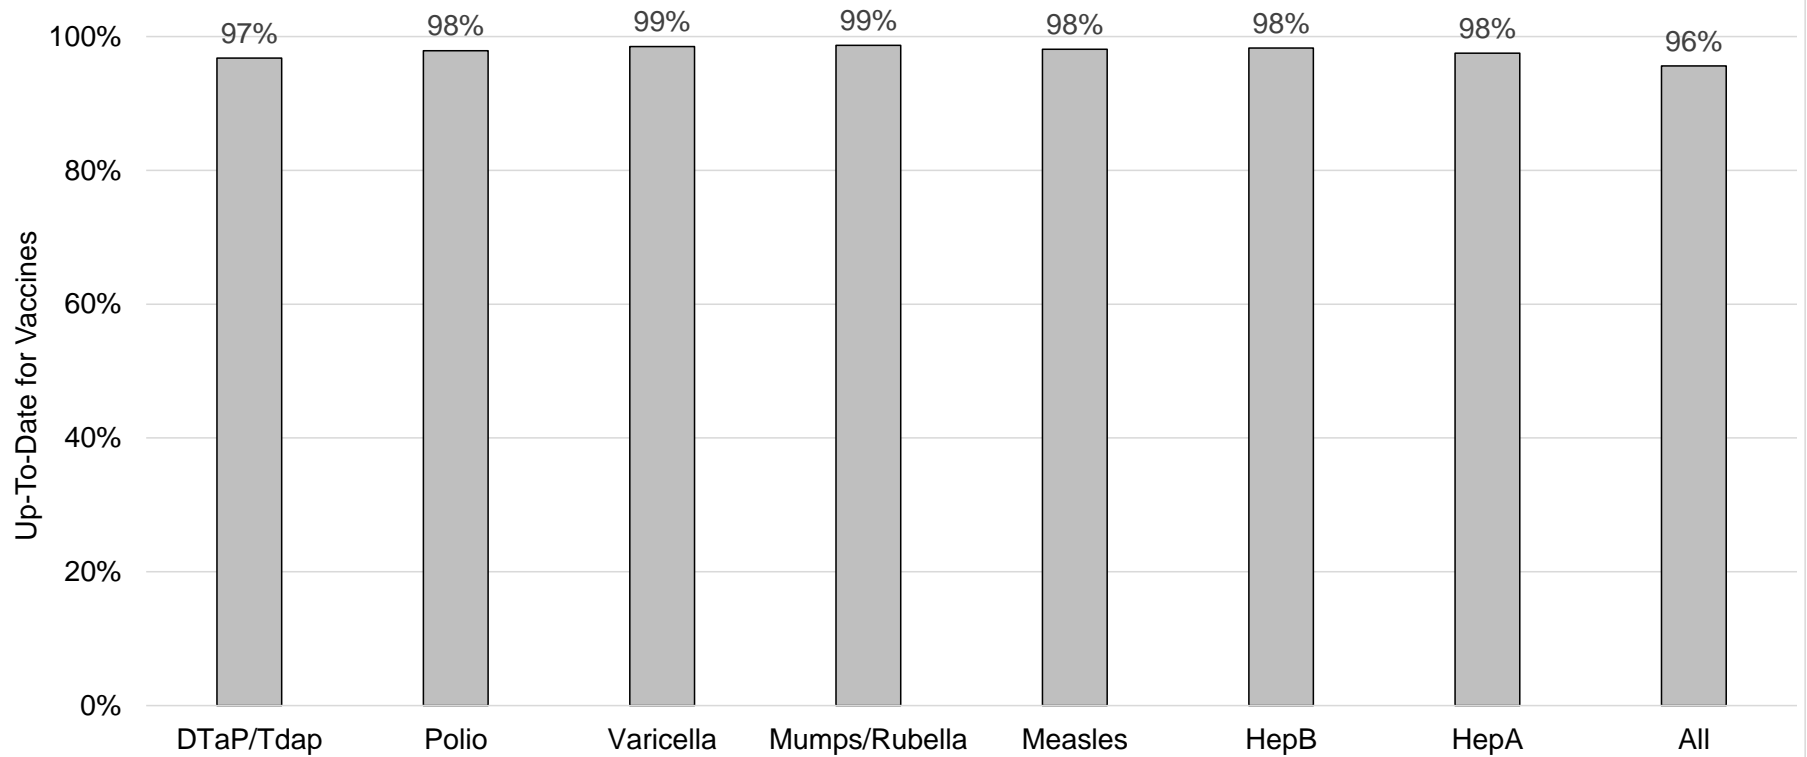

How many school-age kids* are up-to-date on vaccines in your county?

■ Umatilla County

*Kindergarten through 12th grade

Assessment date: 05/02/2022

Data source: Immunization Primary Review Summary Reports