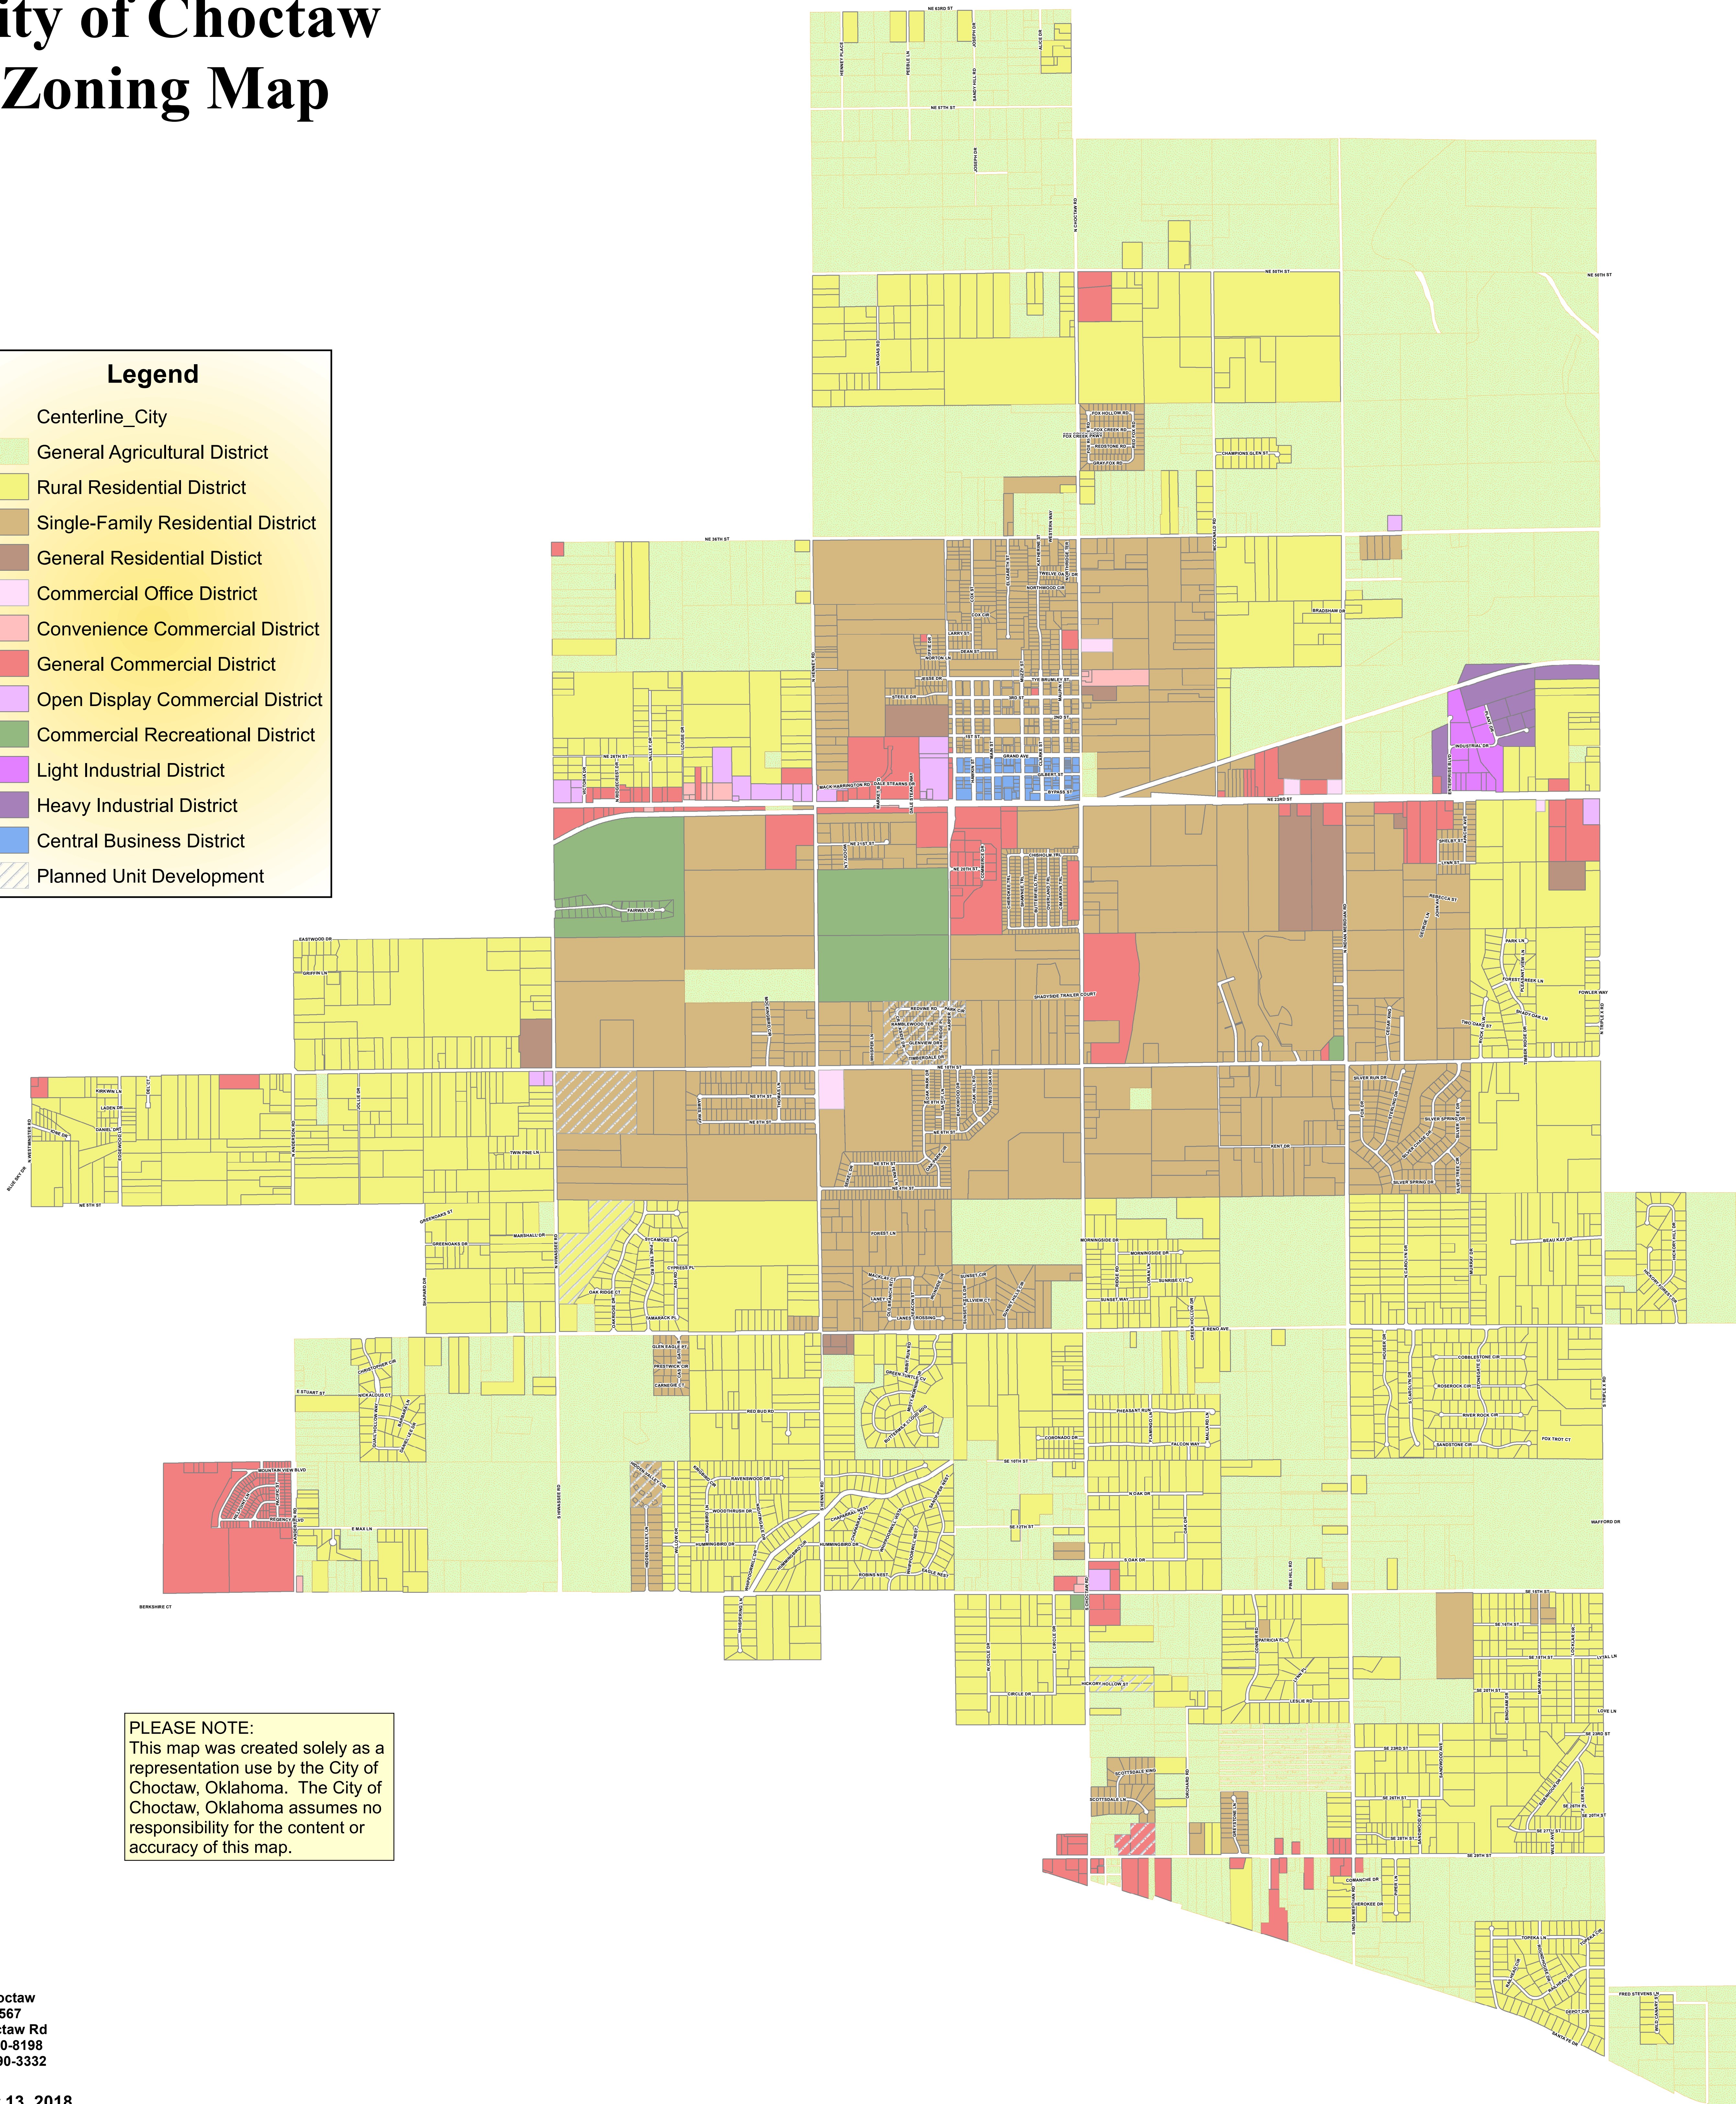

# City of Choctaw Zoning Map

NOT TO SCALE

## Legend

- Centerline\_City
- General Agricultural District
- Rural Residential District
- Single-Family Residential District
- General Residential District
- Commercial Office District
- Convenience Commercial District
- General Commercial District
- Open Display Commercial District
- Commercial Recreational District
- Light Industrial District
- Heavy Industrial District
- Central Business District
- Planned Unit Development

**PLEASE NOTE:**  
This map was created solely as a representation use by the City of Choctaw, Oklahoma. The City of Choctaw, Oklahoma assumes no responsibility for the content or accuracy of this map.