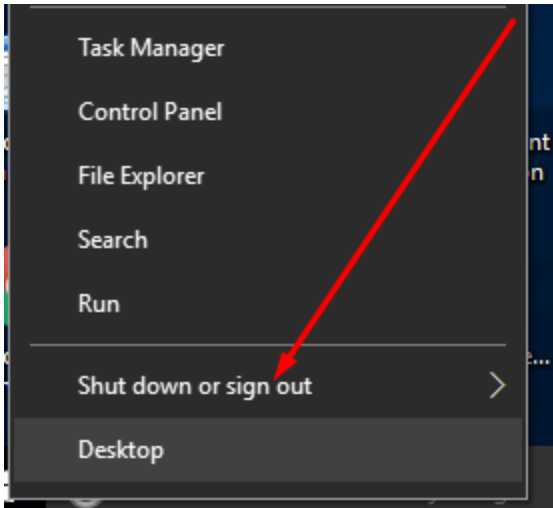

When you are ready to log off, RIGHT click on the start button:

Left single click on "Shut down or sign out":

If time permits, left single click on "Update and restart", otherwise click on "Sign out":

You are now signed out.