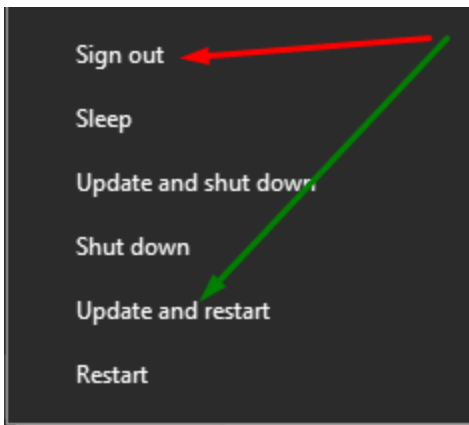

When you are ready to log off, RIGHT click on the start button:

Left single click on "Shut down or sign out":

If time permits, left single click on "Update and restart", otherwise click on "Sign out":

You are now signed out.