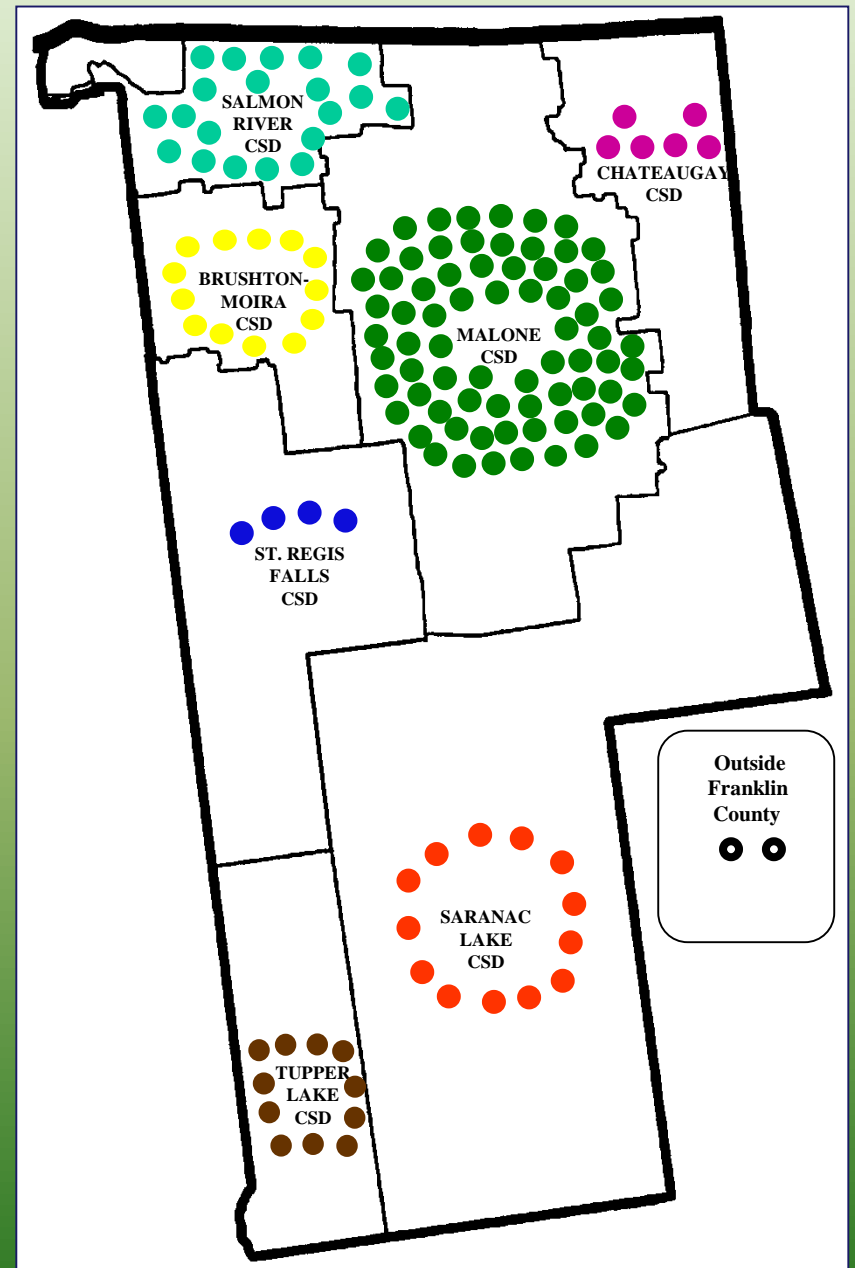

FRANKLIN COUNTY
Students in Foster Care

Community Intervention Partnership Meeting
Wednesday, November 8, 2017

FRANKLIN COUNTY

Origin of Children in Foster Care and in School Fall, 2017

District	Male	Female	Total
 Brushton-Moira	9	4	13
 Chateaugay	2	4	6
 Malone	44	27	71
 St. Regis Falls	0	4	4
 Salmon River	13	7	20
 Saranac Lake	6	7	13
 Tupper Lake	6	4	10
 Outside Fr. Co.	1	1	2
Total	81	58	139

FRANKLIN COUNTY

Placement of Children in Foster Care and in School Fall, 2017

District	Male	Female	Total
 Brushton-Moira	12	10	22
 Chateaugay	1	2	3
 Malone	27	11	38
 St. Regis Falls	0	2	2
 Salmon River	7	5	12
 Saranac Lake	7	1	8
 Tupper Lake	4	5	9
 Outside Fr. Co.	22	23	45
Total	80	59	139

FRANKLIN COUNTY

Origin of Children in Foster Care and in School

Fall, 2017

<u>District</u>	<u>JD PINS</u>	<u>Neglect</u>	<u>Total</u>
● Brushton-Moira	0	13	13
● Chateaugay	0	6	6
● Malone	12	59	71
● St. Regis Falls	0	4	4
● Salmon River	2	18	20
● Saranac Lake	1	12	13
● Tupper Lake	2	8	10
○ Outside Fr. Co.	0	2	2
<hr/>			
Total	17	122	139

FRANKLIN COUNTY

Placement of Children in Foster Care and in School

Fall, 2017

<u>District</u>	<u>JD PINS</u>	<u>Neglect</u>	<u>Total</u>
● Brushton-Moira	0	22	22
● Chateaugay	0	3	3
● Malone	10	28	38
● St. Regis Falls	0	2	2
● Salmon River	0	12	12
● Saranac Lake	2	6	8
● Tupper Lake	2	8	10
○ Outside Fr. Co.	4	40	44
<hr/>			
Total	18	121	139