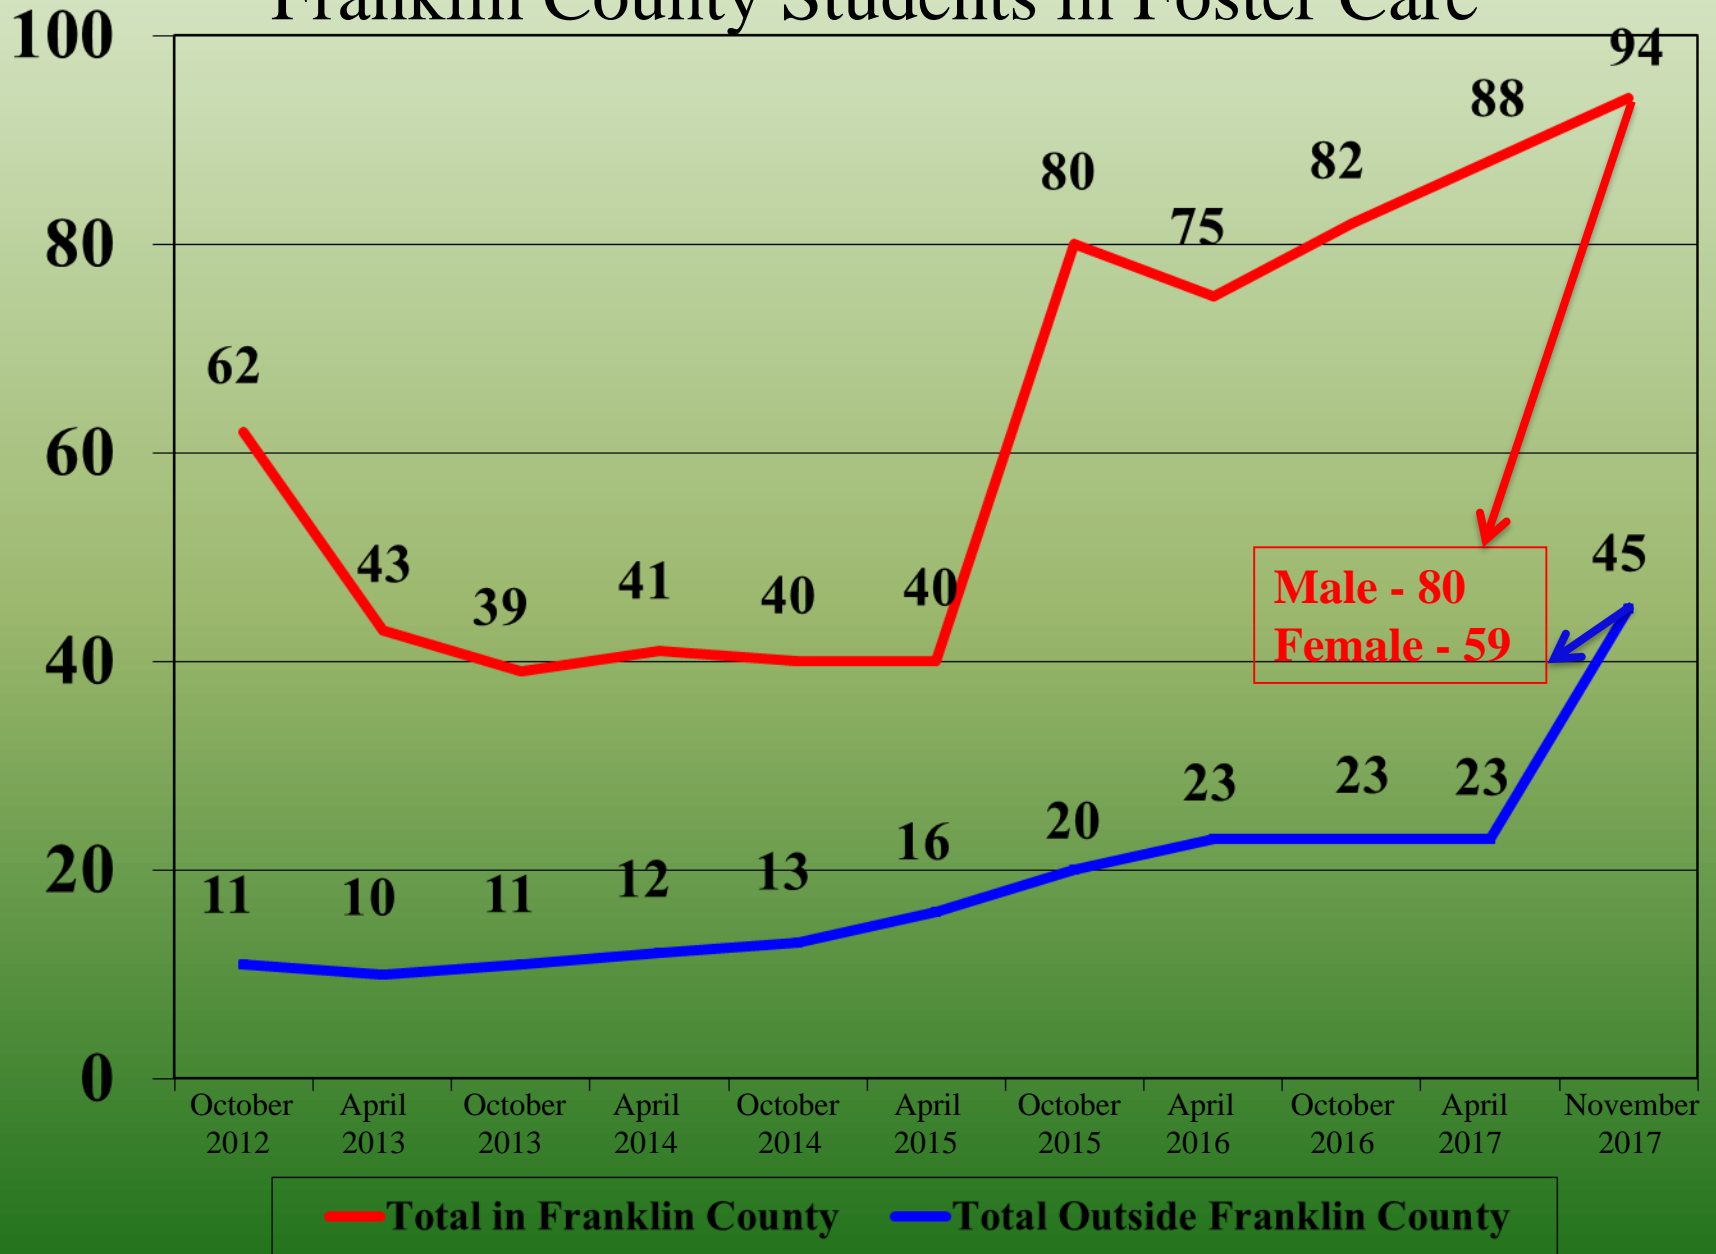

Franklin County Students in Foster Care