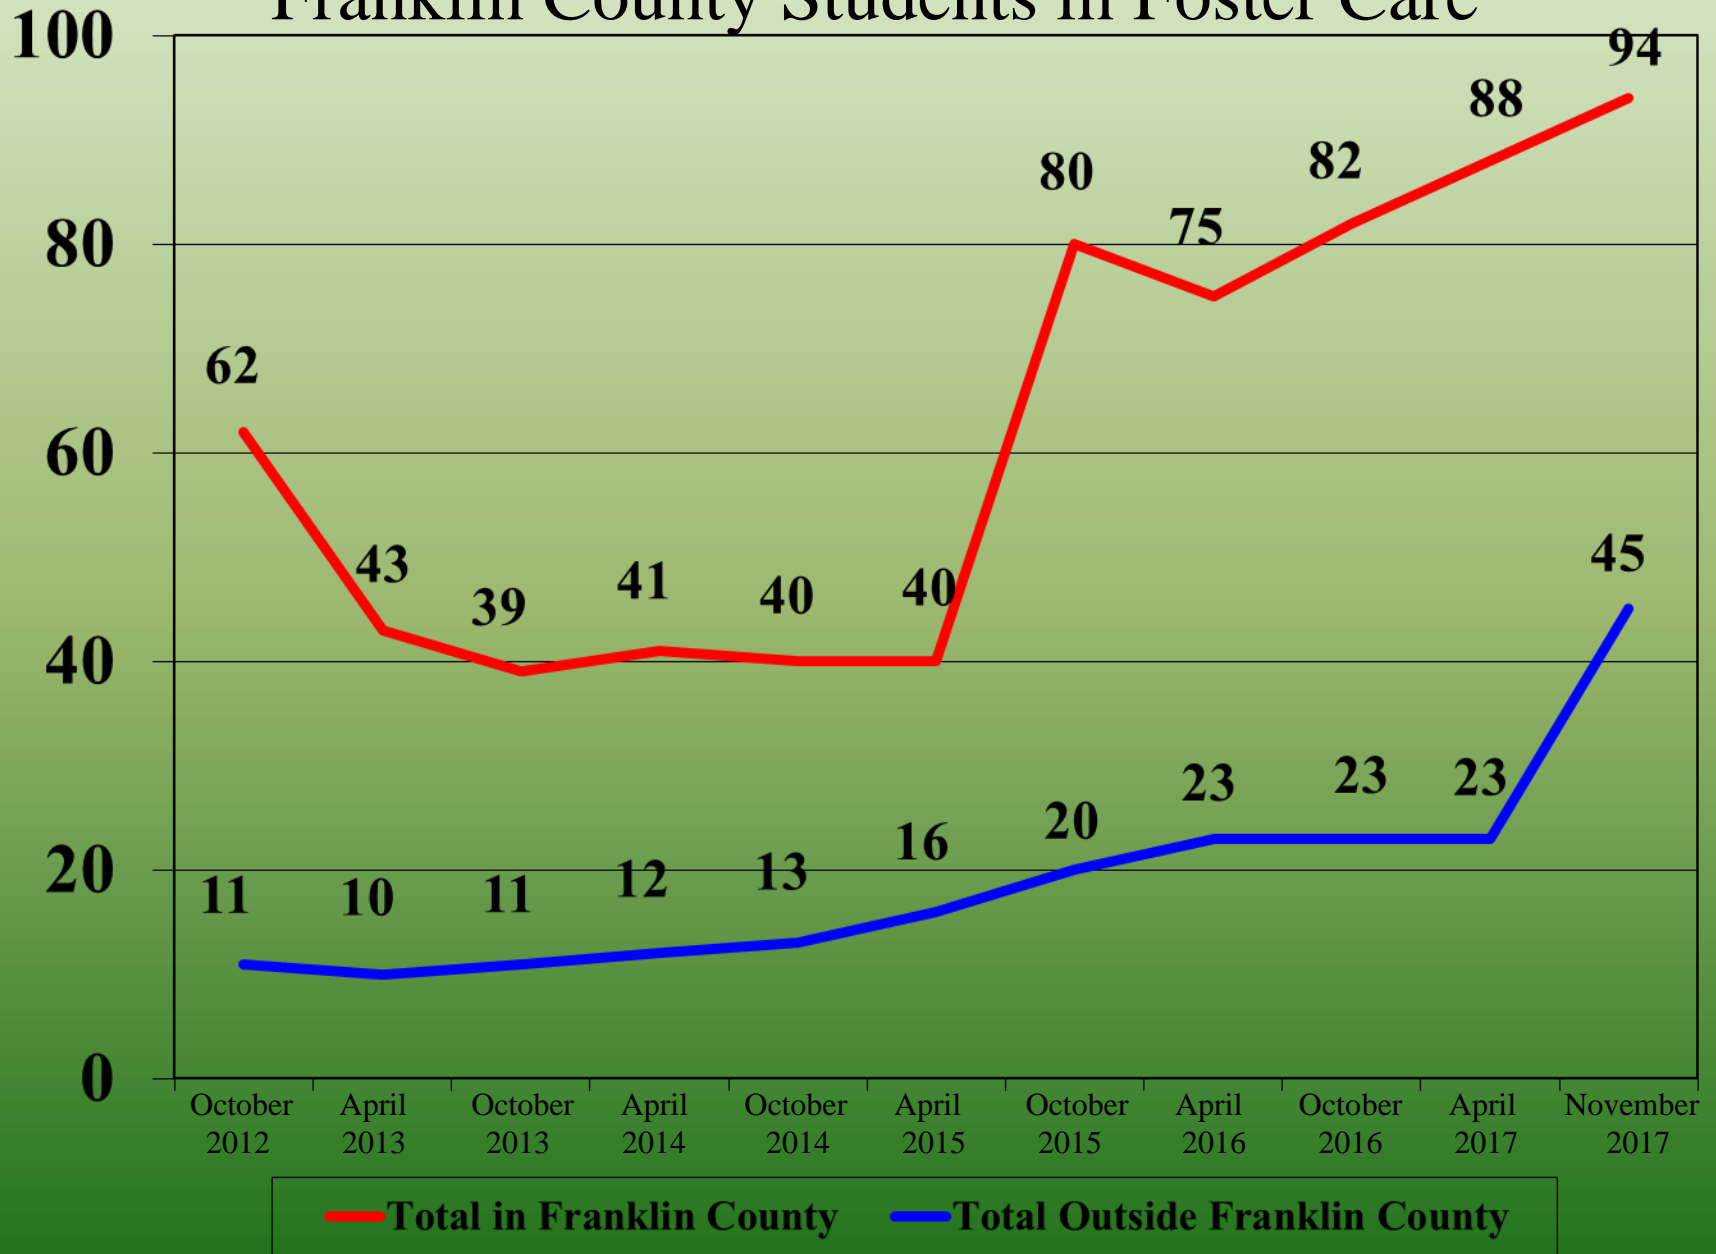

Franklin County Students in Foster Care