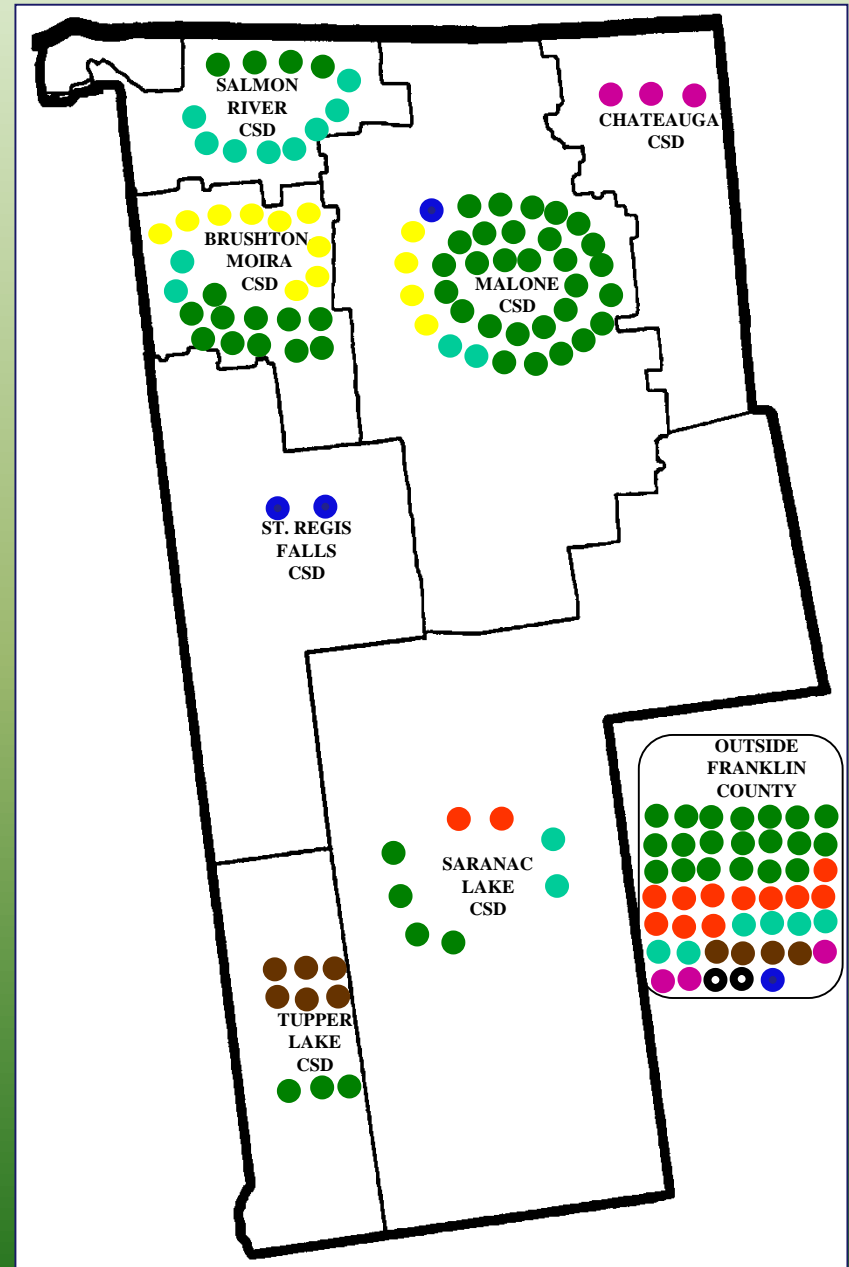

FRANKLIN COUNTY
Students in Foster Care

Community Intervention Partnership Meeting
Wednesday, November 8, 2017

FRANKLIN COUNTY

Origin of Children in Foster Care and in School Fall, 2017

District	Male	Female	Total
 Brushton-Moira	9	4	13
 Chateaugay	2	4	6
 Malone	44	27	71
 St. Regis Falls	0	4	4
 Salmon River	13	7	20
 Saranac Lake	6	7	13
 Tupper Lake	6	4	10
 Outside Fr. Co.	1	1	2
Total	81	58	139

FRANKLIN COUNTY

Placement of Children in Foster Care and in School Fall, 2017

District	Male	Female	Total
 Brushton-Moira	12	10	22
 Chateaugay	1	2	3
 Malone	27	11	38
 St. Regis Falls	0	2	2
 Salmon River	7	5	12
 Saranac Lake	7	1	8
 Tupper Lake	4	5	9
 Outside Fr. Co.	22	23	45
Total	80	59	139

FRANKLIN COUNTY

Origin of Children in Foster Care and in School

Fall, 2017

<u>District</u>	<u>JD PINS</u>	<u>Neglect</u>	<u>Total</u>
● Brushton-Moira	0	13	13
● Chateaugay	0	6	6
● Malone	12	59	71
● St. Regis Falls	0	4	4
● Salmon River	2	18	20
● Saranac Lake	1	12	13
● Tupper Lake	2	8	10
○ Outside Fr. Co.	0	2	2
<hr/>			
Total	17	122	139

FRANKLIN COUNTY

Placement of Children in Foster Care and in School

Fall, 2017

<u>District</u>	<u>JD PINS</u>	<u>Neglect</u>	<u>Total</u>
● Brushton-Moira	0	22	22
● Chateaugay	0	3	3
● Malone	10	28	38
● St. Regis Falls	0	2	2
● Salmon River	0	12	12
● Saranac Lake	2	6	8
● Tupper Lake	2	8	10
○ Outside Fr. Co.	4	40	44
<hr/>			
Total	18	121	139