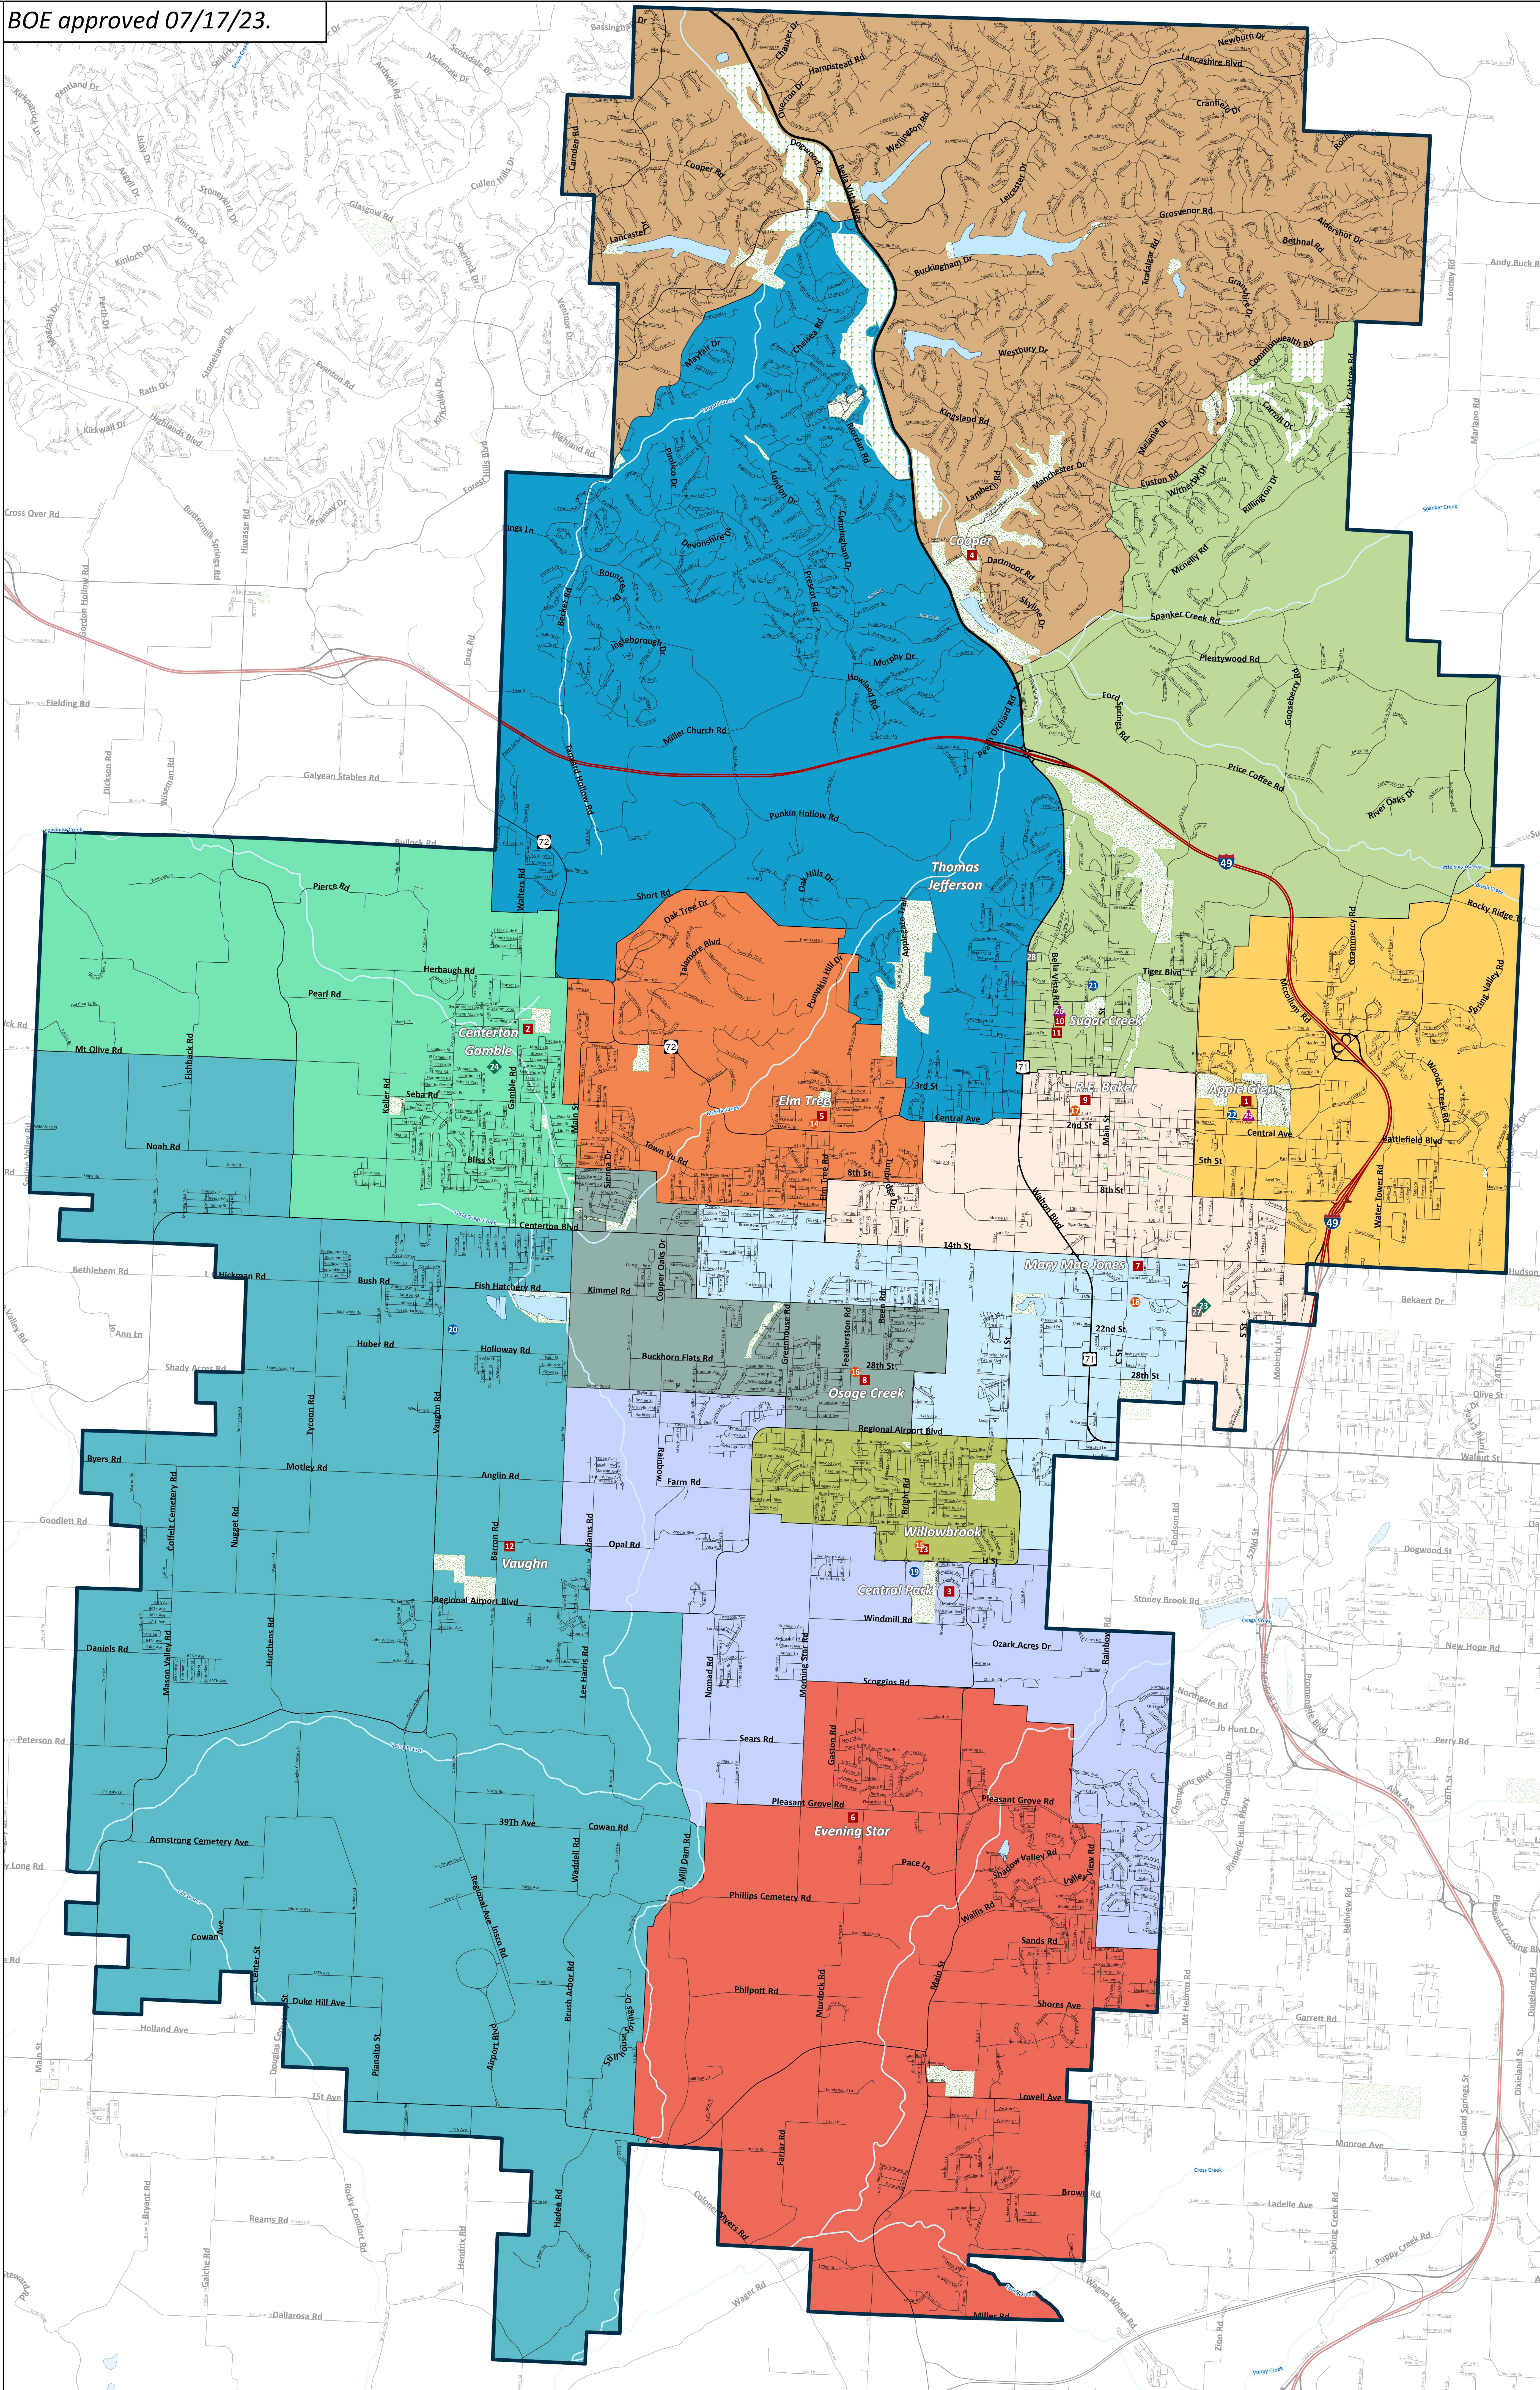

2024/25 ELEMENTARY SCHOOL ATTENDANCE ZONES

District Boundary

Golf Course

Park

Schools

- Elementary Schools (K-4)
- Middle Schools (5-6)
- Junior High Schools (7-8)
- High Schools (9-12)
- Early Childcare
- Special Programing

Elementary Schools:

- 1 Apple Glen
- 2 Centerton Gamble
- 3 Central Park-Morning Star
- 4 Cooper
- 5 Elm Tree
- 6 Evening Star
- 7 Mary Mae Jones
- 8 Osage Creek
- 9 R. E. Baker
- 10 Sugar Creek
- 11 Thomas Jefferson
- 12 Vaughn
- 13 Willowbrook

Middle Schools:

- 14 Ardis Ann
- 15 Bright Field
- 16 Creekside
- 17 Old High
- 18 Ruth Barker

Junior High Schools:

- 19 Fulbright
- 20 Grimsley
- 21 Lincoln
- 22 Washington

High Schools:

- 23 Bentonville
- 24 Bentonville West

Early Childcare Facilities

- 25 Building Bridges

Special Programming Facilities

- 26 Tennie Russel Primary
- 27 Gateway
- 28 Ignite Professional Studies

BOE approved 07/17/23.