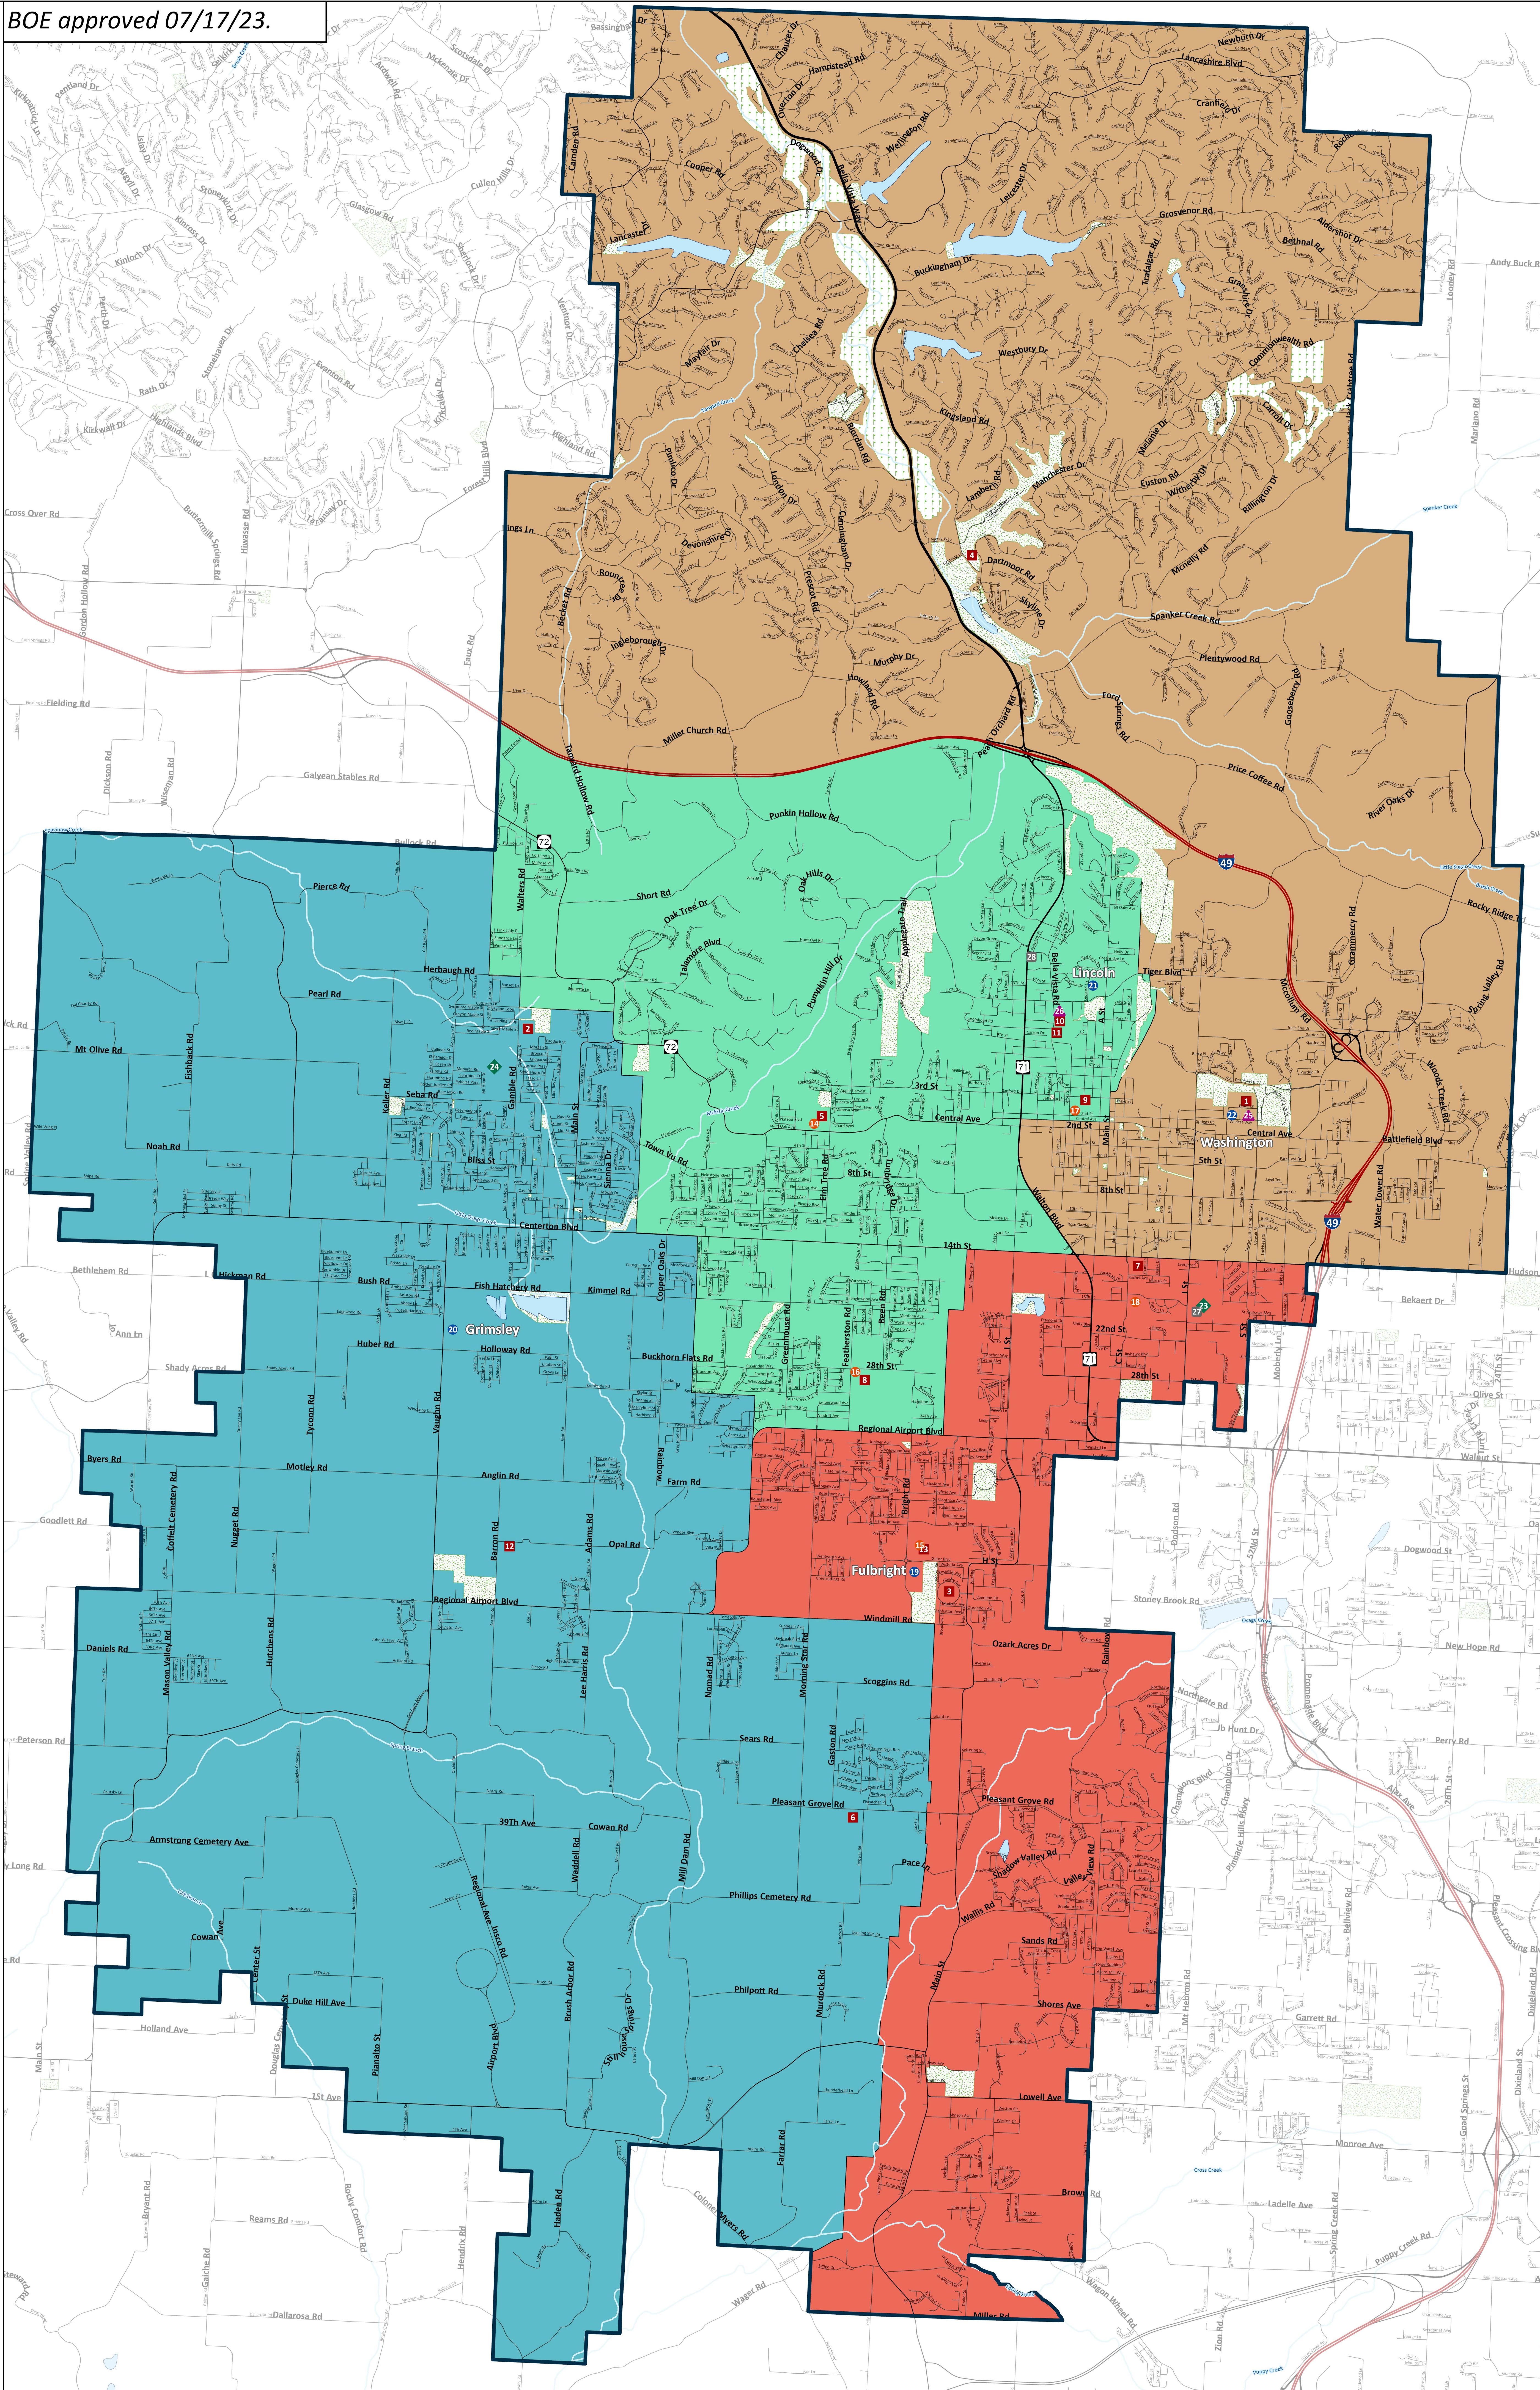

2024/25 JUNIOR HIGH SCHOOL ATTENDANCE ZONES

District Boundary

Golf Course

Park

Schools

- Elementary Schools (K-4)
- Middle Schools (5-6)
- Junior High Schools (7-8)
- High Schools (9-12)
- Early Childcare
- Special Programing

Elementary Schools:

1. 1 Apple Glen
2. 2 Centerton Gamble
3. 3 Central Park-Morning Star
4. 4 Cooper
5. 5 Elm Tree
6. 6 Evening Star
7. 7 Mary Mae Jones
8. 8 Osage Creek
9. 9 R. E. Baker
10. 10 Sugar Creek
11. 11 Thomas Jefferson
12. 12 Vaughn
13. 13 Willowbrook

Middle Schools:

1. 14 Ardis Ann
2. 15 Bright Field
3. 16 Creekside
4. 17 Old High
5. 18 Ruth Barker

Junior High Schools:

1. 19 Fulbright
2. 20 Grimsley
3. 21 Lincoln
4. 22 Washington

High Schools:

1. 23 Bentonville
2. 24 Bentonville West

Early Childcare Facilities

1. 25 Building Bridges
2. 26 Tennie Russel Primary
3. 27 Gateway
4. 28 Ignite Professional Studies

BOE approved 07/17/23.