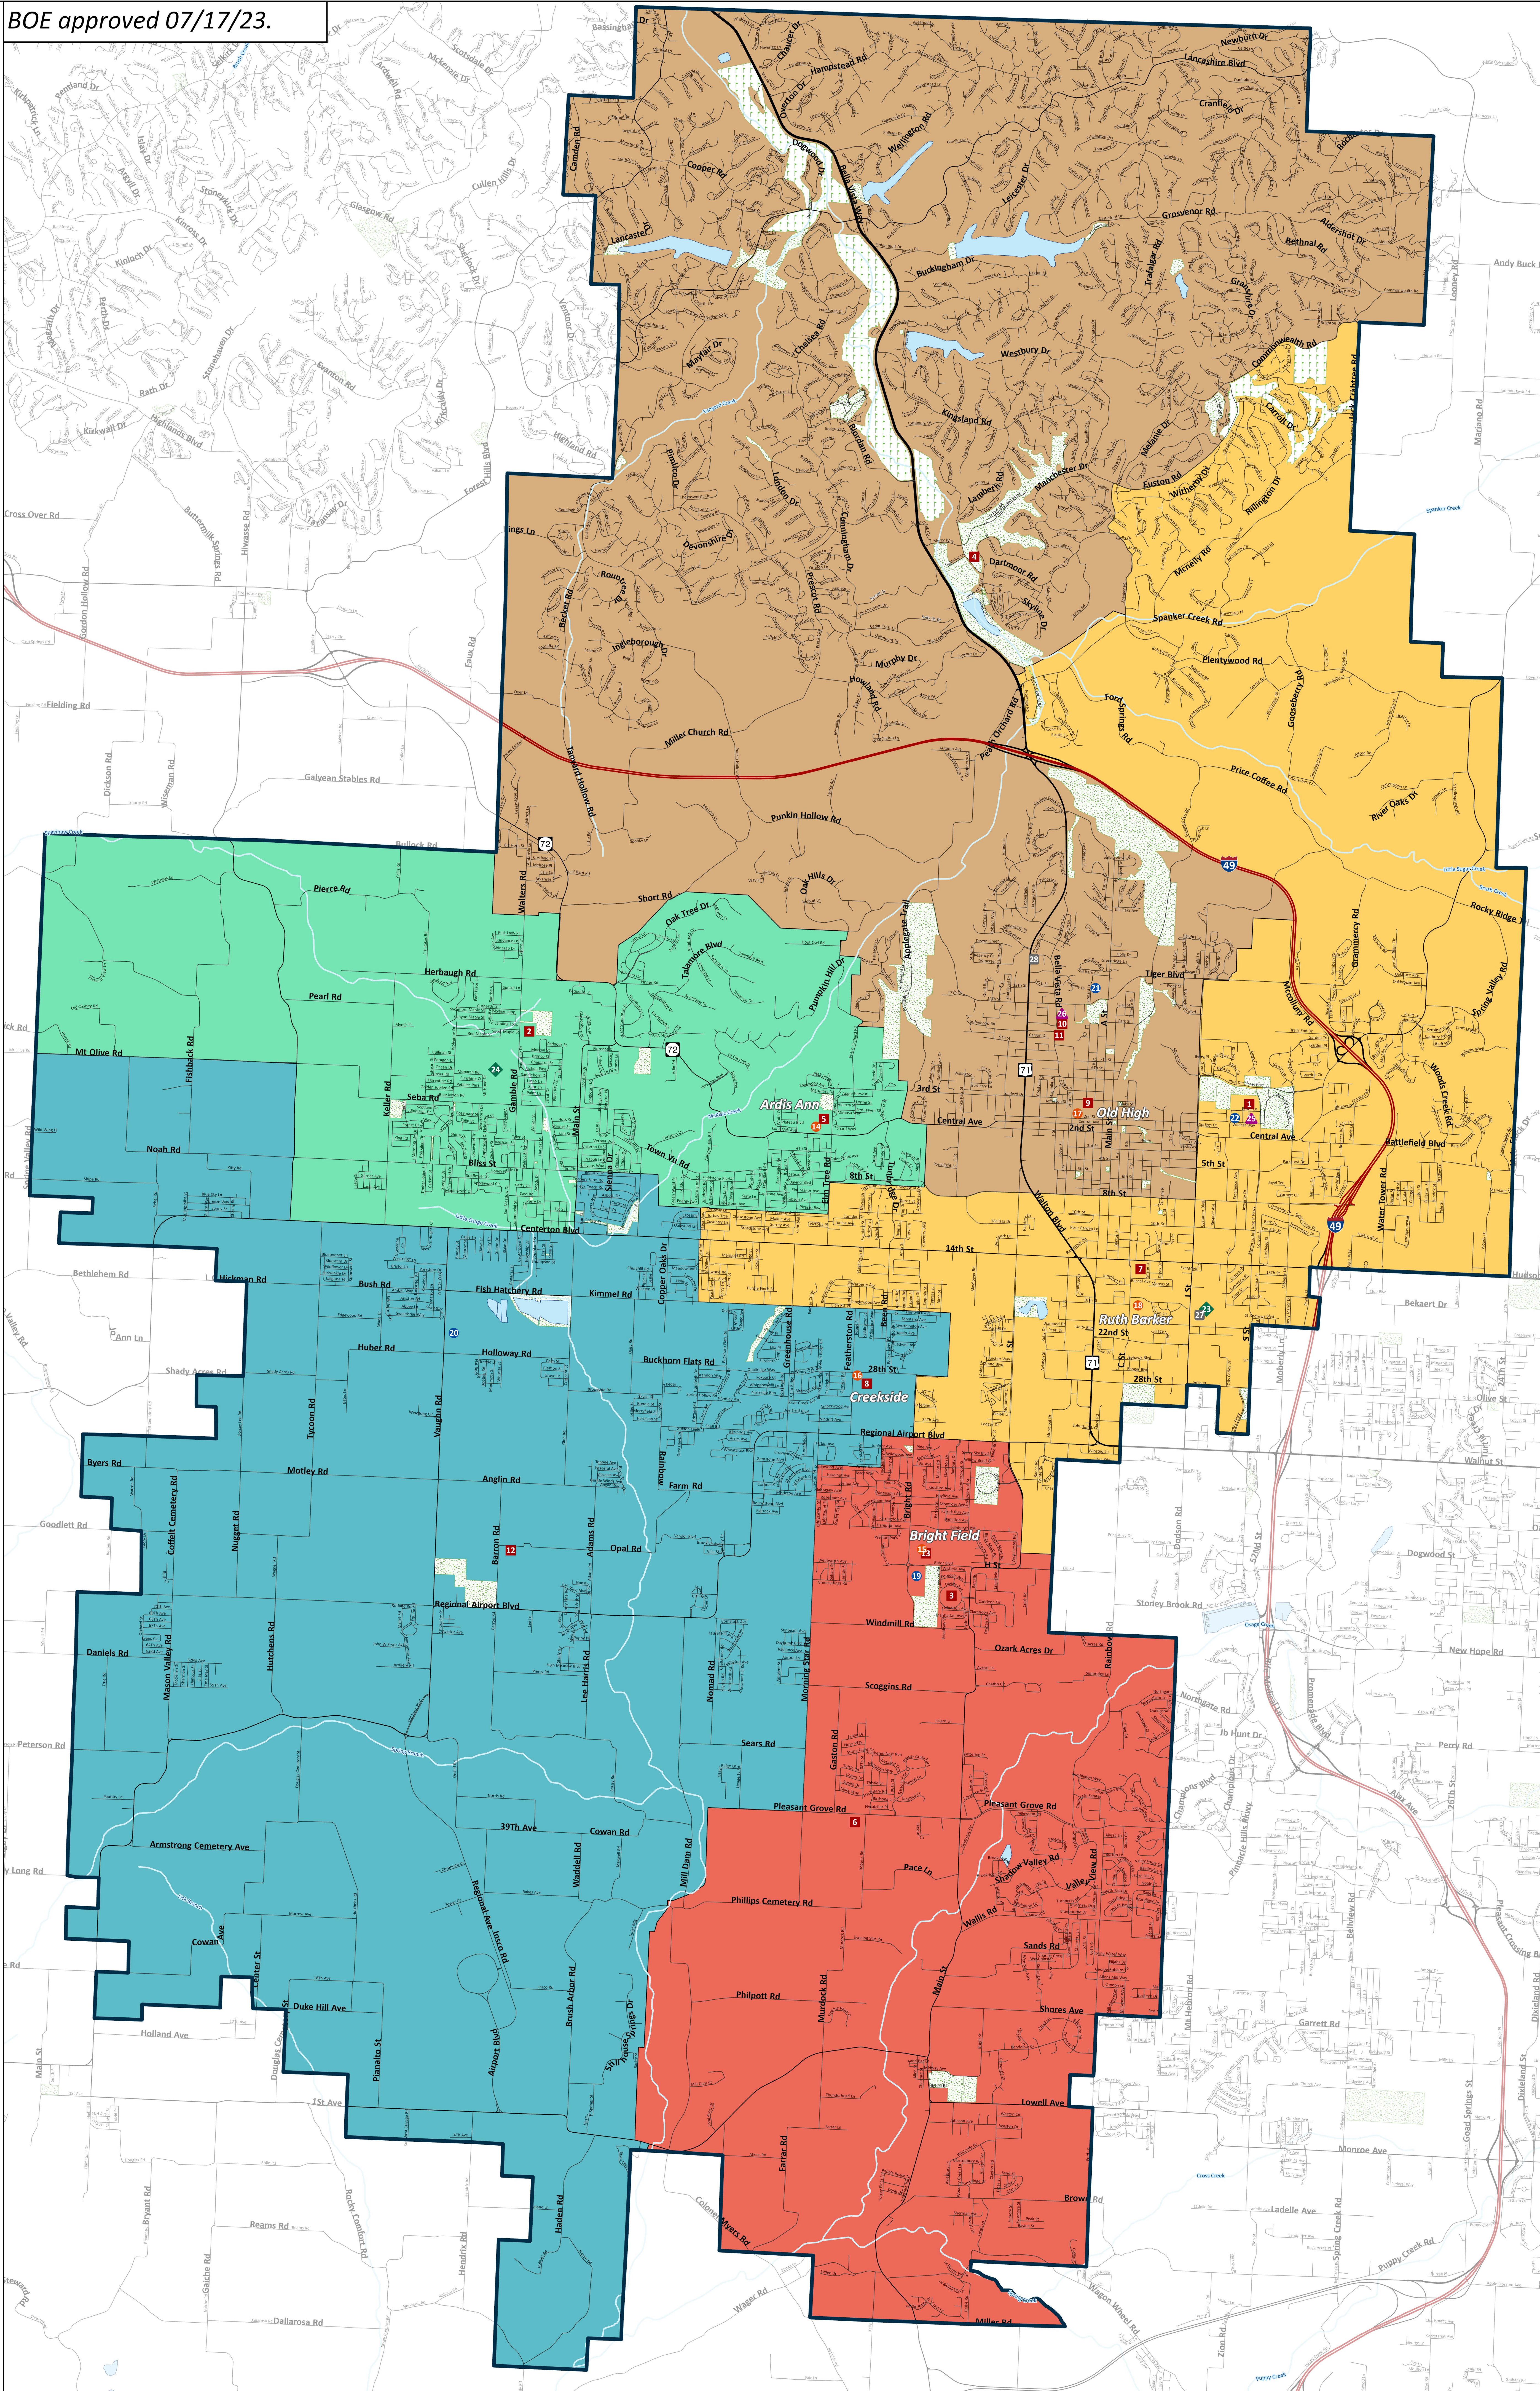

2024/25 MIDDLE SCHOOL ATTENDANCE ZONES

BOE approved 07/17/23.

District Boundary

Golf Course

Park

Schools

- Elementary Schools (K-4)
- Middle Schools (5-6)
- Junior High Schools (7-8)
- High Schools (9-12)
- Early Childcare
- Special Programming

Elementary Schools:

1. 1 Apple Glen
2. 2 Centerton Gamble
3. 3 Central Park-Morning Star
4. 4 Cooper
5. 5 Elm Tree
6. 6 Evening Star
7. 7 Mary Mae Jones
8. 8 Osage Creek
9. 9 R. E. Baker
10. 10 Sugar Creek
11. 11 Thomas Jefferson
12. 12 Vaughn
13. 13 Willowbrook

Middle Schools:

1. 14 Ardis Ann
2. 15 Bright Field
3. 16 Creekside
4. 17 Old High
5. 18 Ruth Barker

Junior High Schools:

1. 19 Fulbright
2. 20 Grimsley
3. 21 Lincoln
4. 22 Washington

High Schools:

1. 23 Bentonville
2. 24 Bentonville West

Early Childcare Facilities

1. 25 Building Bridges
2. 26 Tennie Russel Primary

Special Programming Facilities

1. 27 Gateway
2. 28 Ignite Professional Studies