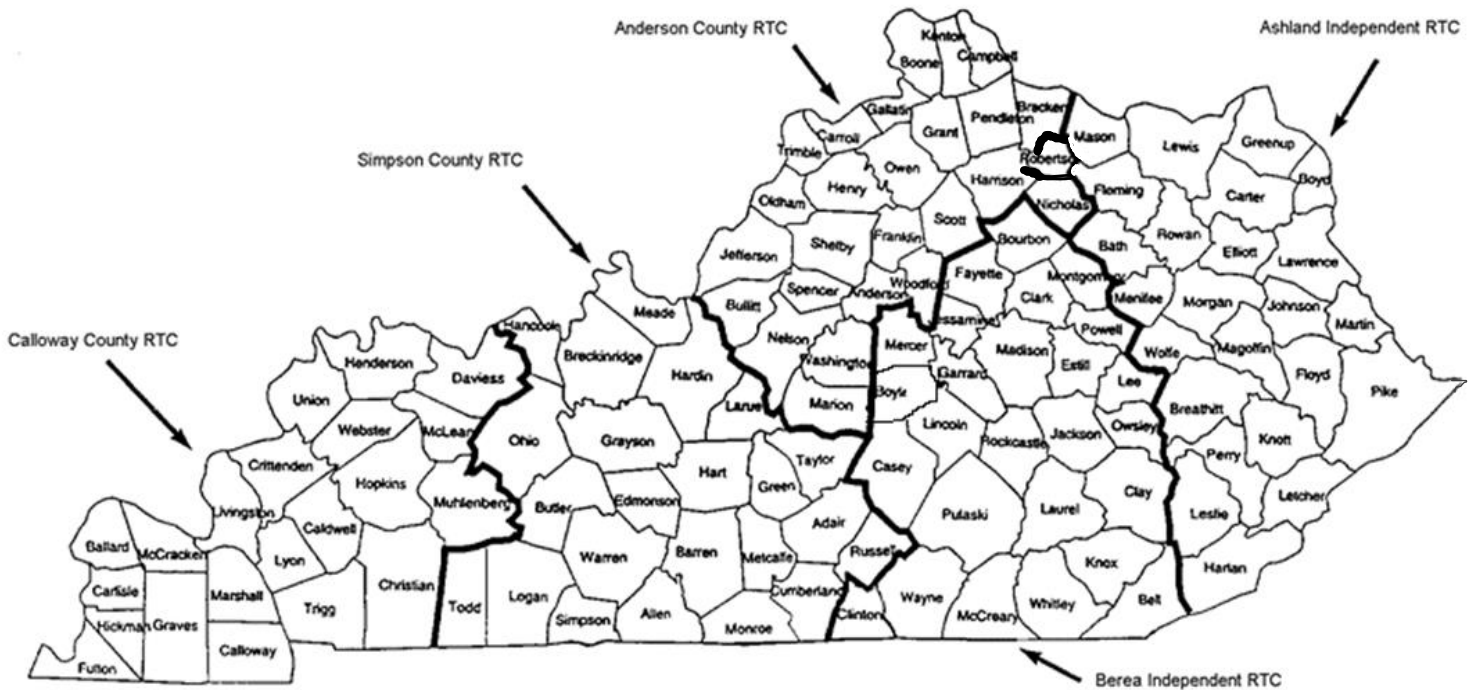

Kentucky Early Childhood Regional Training Centers

<p>Anderson County RTC 210 Saffell Street Lawrenceburg, KY 40342 (502) 839-2513 Fax: (502) 839-2516 Anderson Co. Regional Training Center Home Page</p>	<p>Alysia Wedding, Director Penny Nutter, Early Childhood Specialist Julie Goodpaster, Secretary Jenny Chance, RTTT Consultant</p>
<p>Ashland Independent RTC 1820 Hickman Street Ashland, KY 41101 (606) 327-2706 Fax: (606) 327-2796 Ashland Regional Training Center Home Page</p>	<p>Lisa Henson, Director (x 2727) Shannon Hankins, Early Childhood Specialist (x 2729) Nicki Patton Rowe, Early Childhood Specialist Kim Roberts, Early Childhood Specialist Stacey Stevens, Early Childhood Specialist (x 2731) James Lester, RTTT Consultant (x 2734) Krisi Figley, Secretary (x 2728)</p>
<p>Berea Independent RTC 116 Jane Street, PO Box 159 Berea, KY 40403 (859) 986-1929 or 800-343-2959 Fax: (859) 986-9532 Berea Regional Training Center Home Page</p>	<p>Sonia Michael, Director Jessica Hart, Early Childhood Specialist Andrea Sargent, Secretary</p>
<p>Calloway County RTC PO Box 1018 Murray, KY 42071 (270) 809-5316 or 5317 Fax: (270) 809-3084 Calloway Regional Training Center Home Page</p>	<p>Nancy Lovett, Director Chuck Williams, Early Childhood Specialist Britney York, Observation Specialist/Secretary</p>
<p>Simpson County RTC 211 South Main, Suite 1B Franklin, KY 42134 (270) 586- 2008 Fax: (270) 586-2809 Simpson Co. Regional Training Center Home Page</p>	<p>Shelia Baugh, Early Childhood Specialist April McNaughton, Director Stacy Raymer, Early Childhood Specialist Melissa Franklin, Secretary</p>