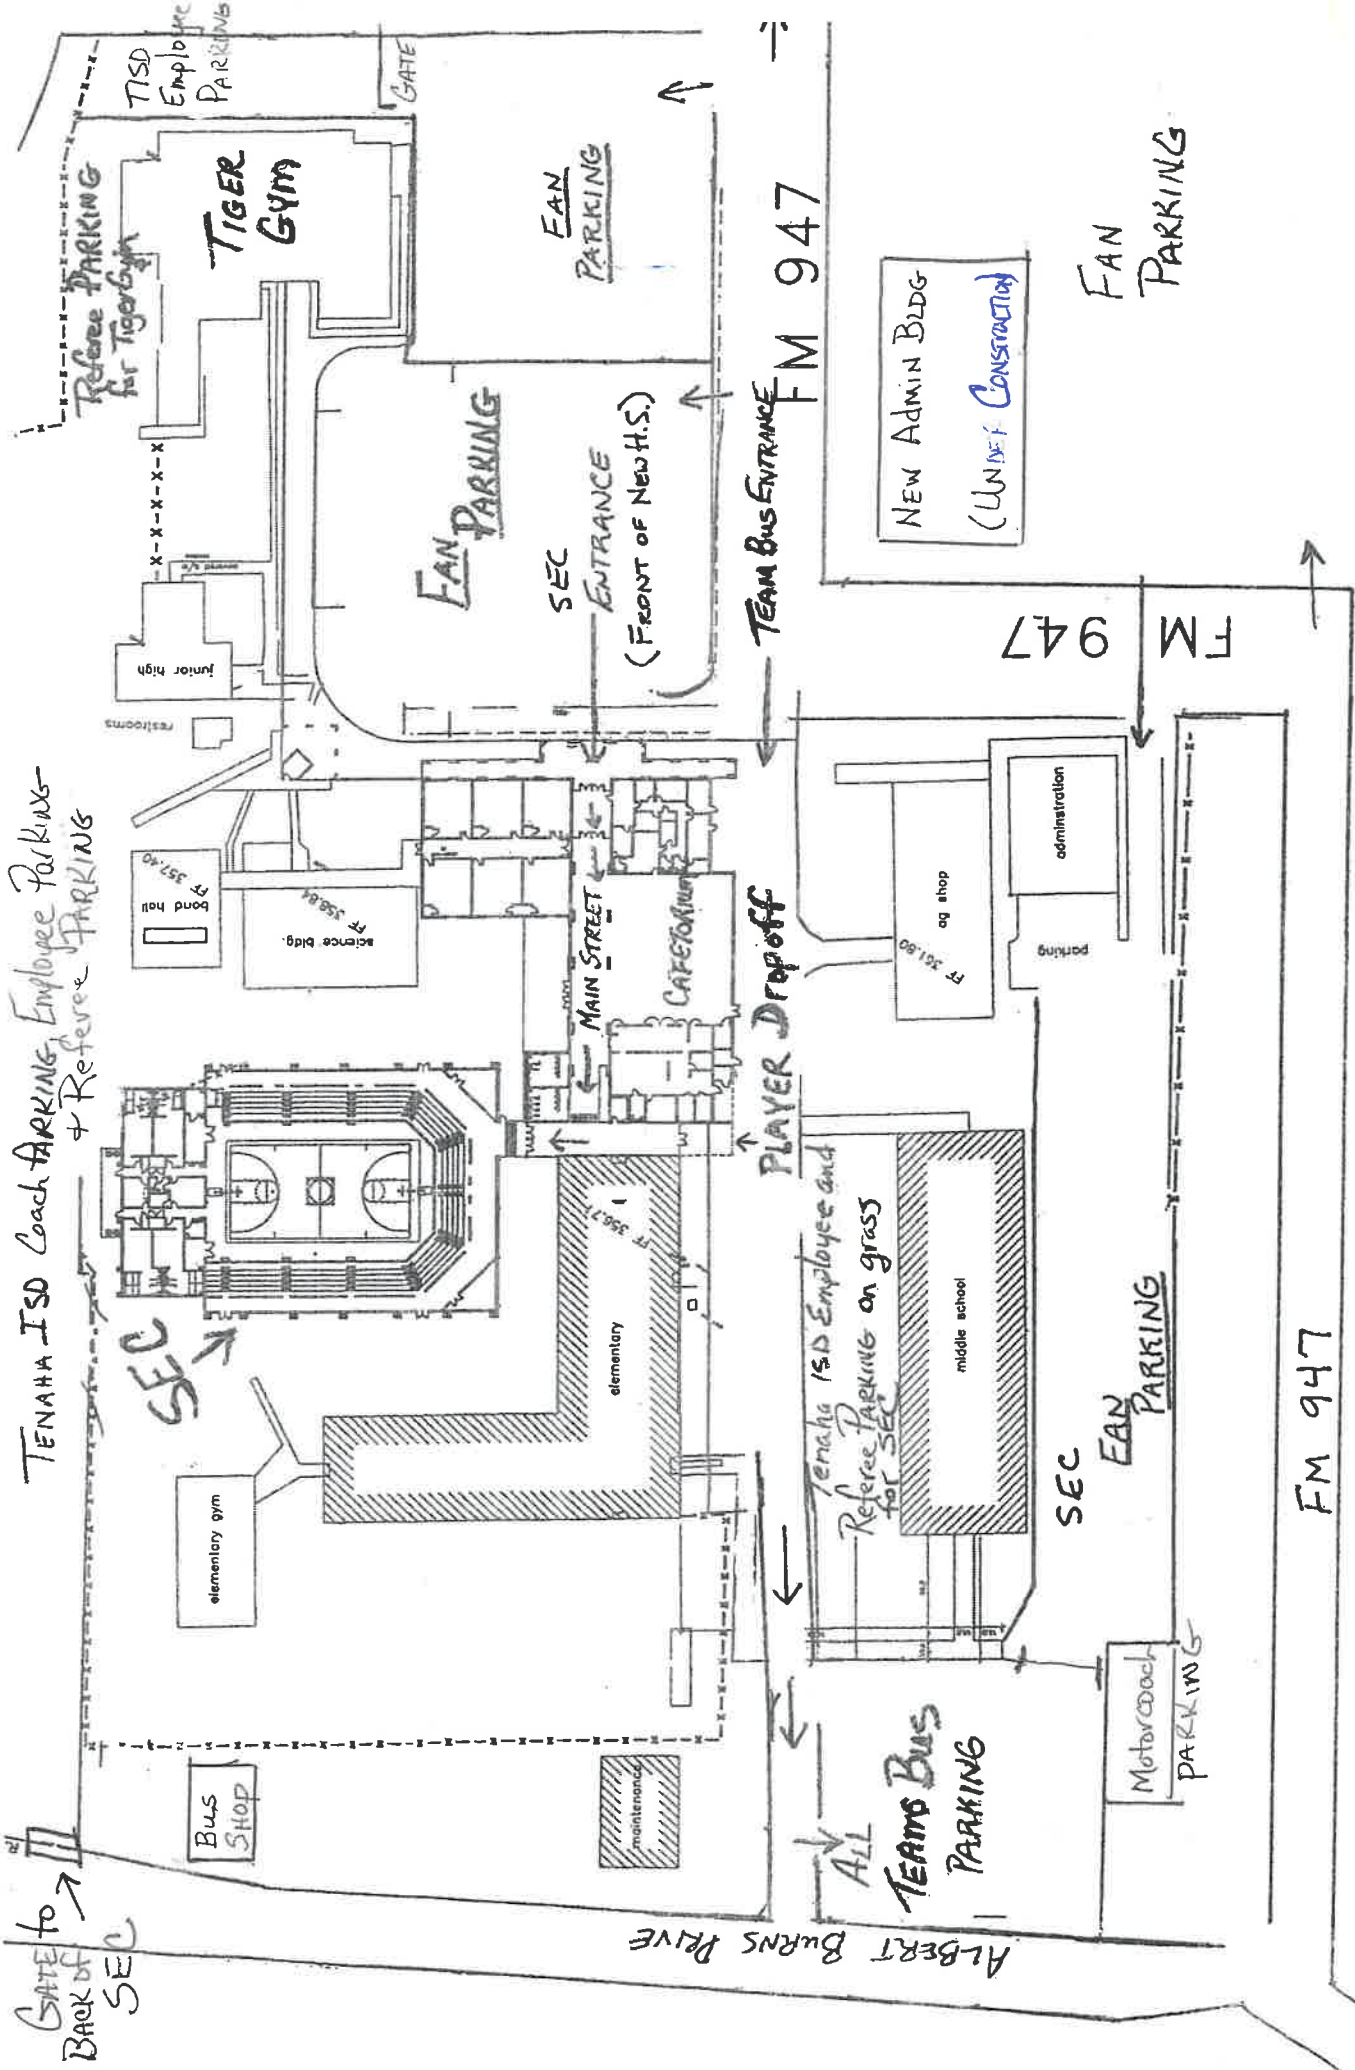

BASKETBALL PARKING PLAN

TENAHA INDEPENDENT SCHOOL DISTRICT

CAMPUS MASTER PLAN

TENAHA ISD Coach PARKING, Employee PARKING + Referee PARKING

GATE to BACK of SEC

NEW Admin BLDG (UNDER CONSTRUCTION)

FM 947

FM 947

FM 947

ALBERT BURNS DRIVE

TEAMS BUS PARKING

Motorcoach PARKING

SEC EAN PARKING

FAN PARKING

EAN PARKING

FAN PARKING

TIGER GYM

Referee PARKING for Tiger Gym

TSD Employee PARKING

junior high

board hall

science bldg.

elementary

elementary gym

Bus SHOP

maintenance

CAFETERIA

MAIN STREET

og shop

parking

administration

NEW Admin BLDG

(UNDER CONSTRUCTION)

PLAYER Dropoff

Tenahe ISD Employee and Referee PARKING on grass for SEC

ALL