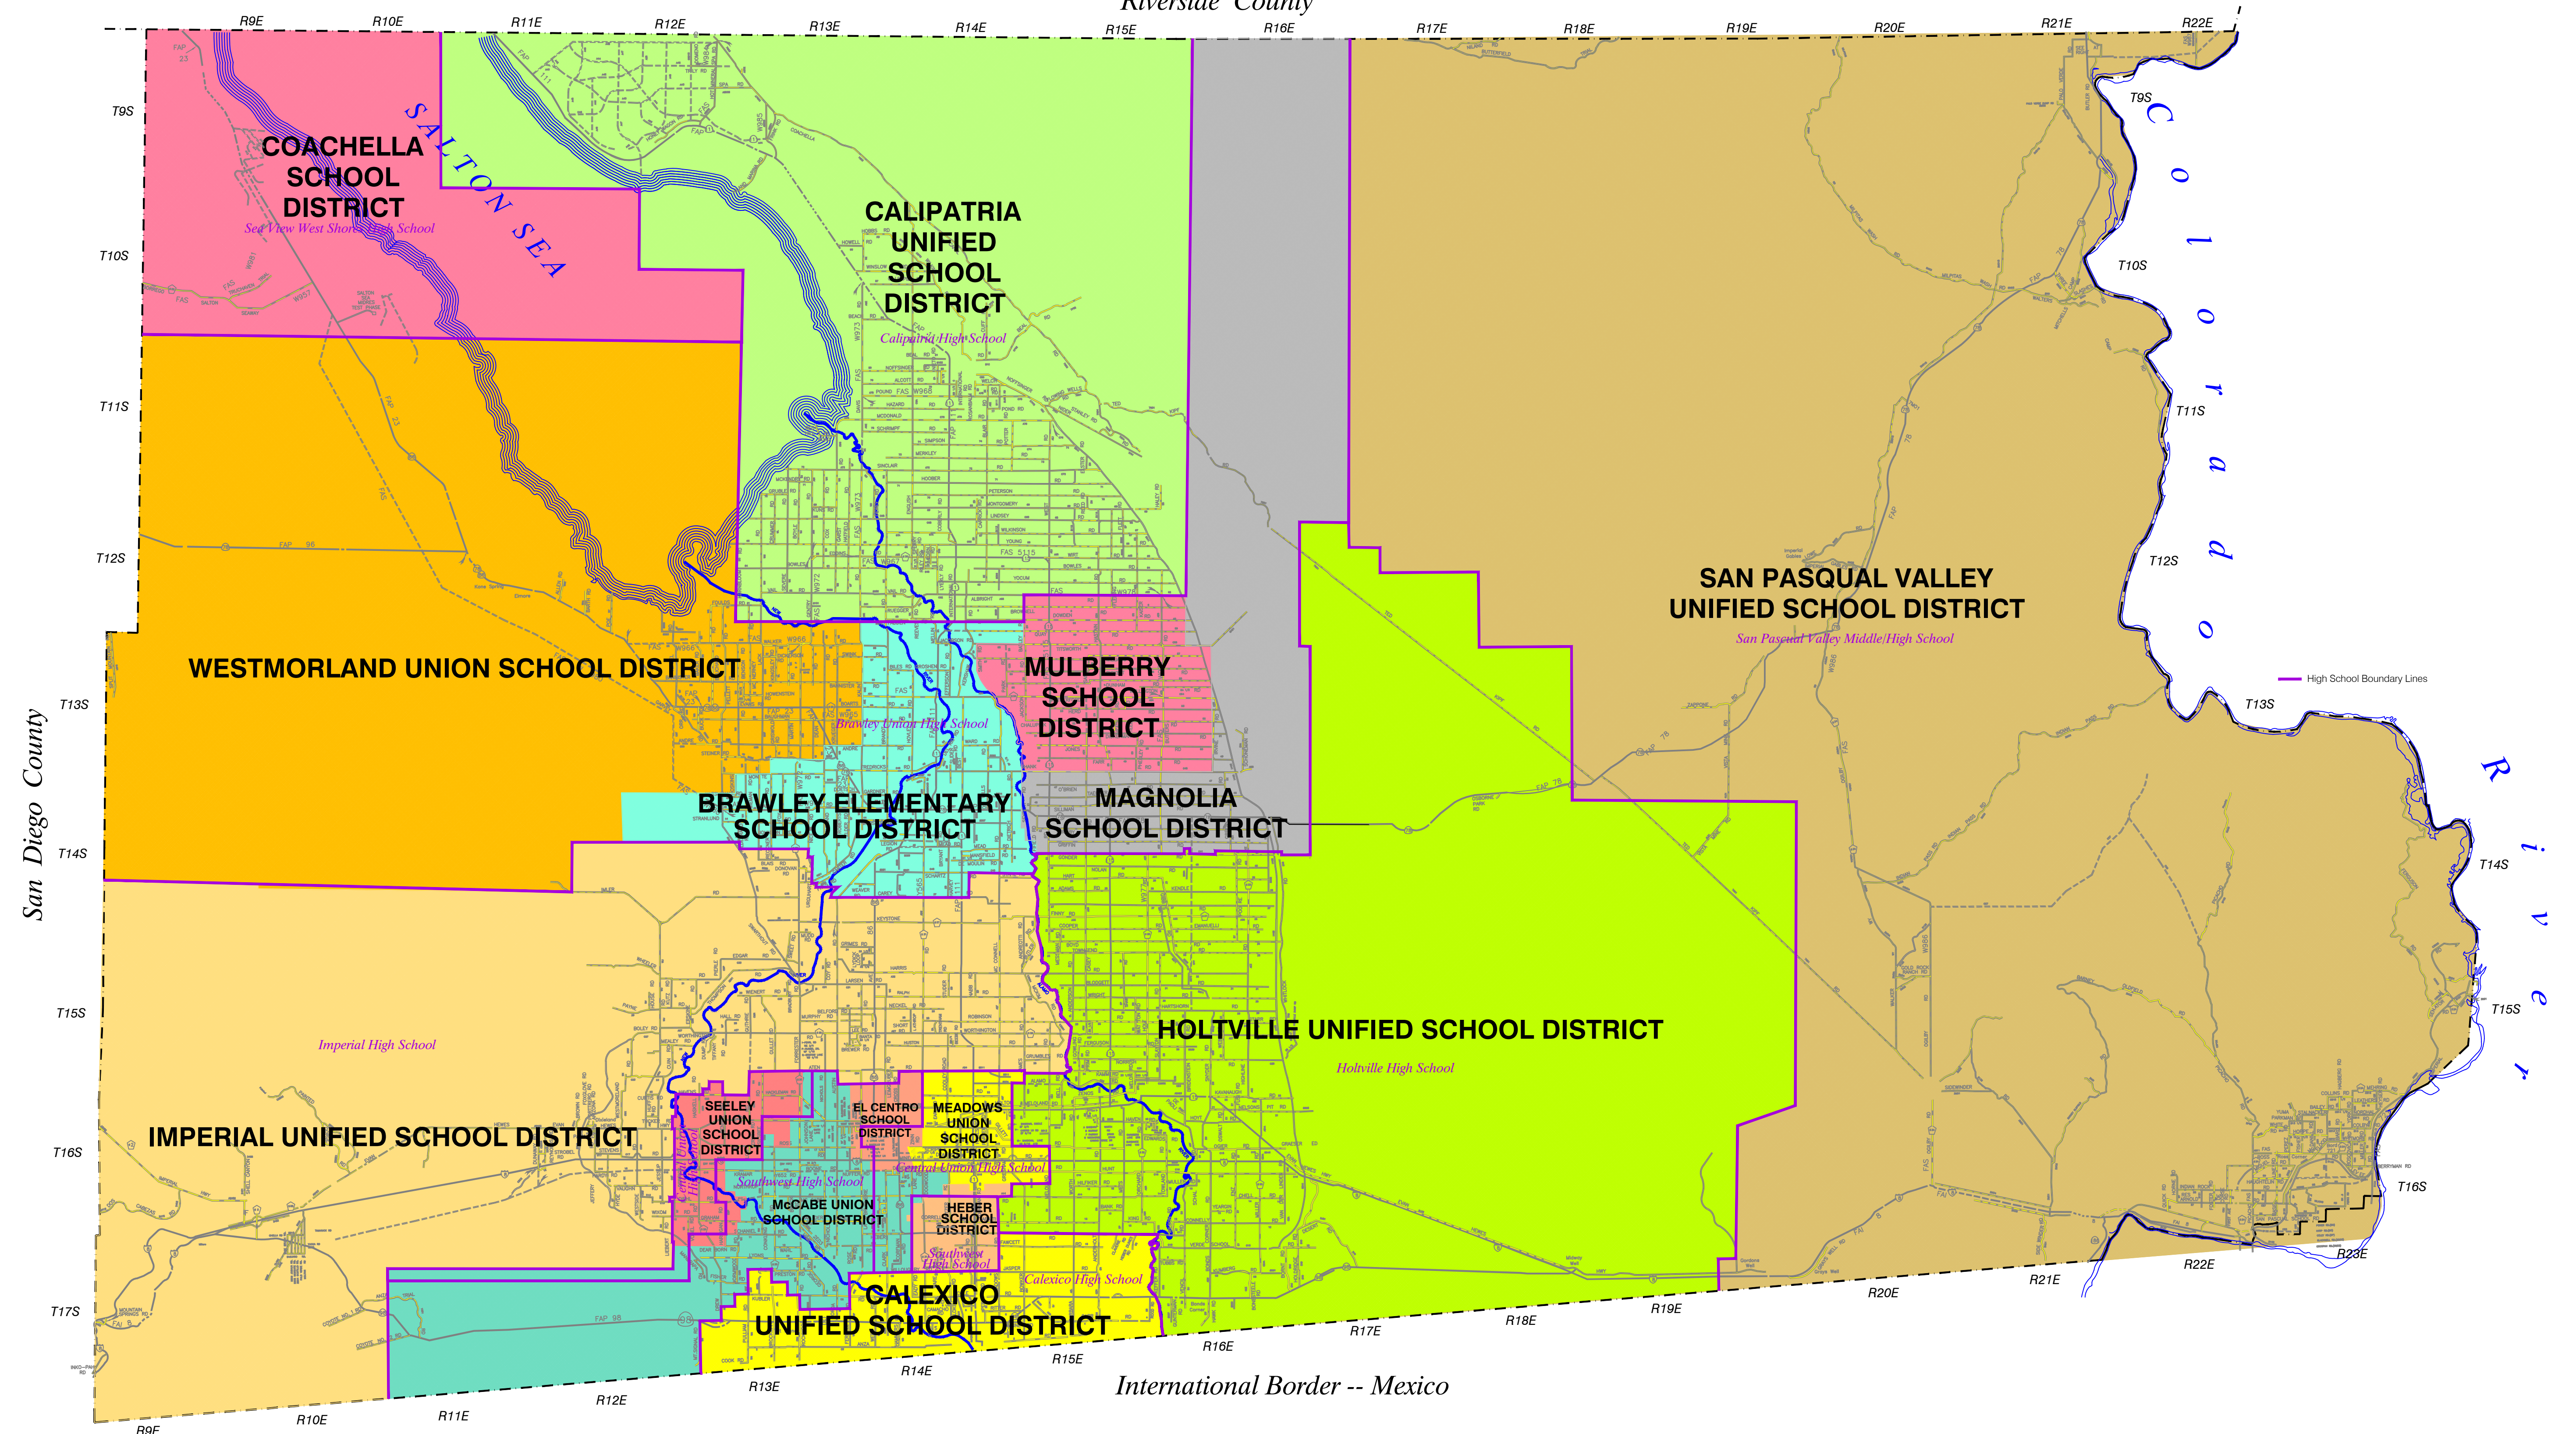

Riverside County

# IMPERIAL COUNTY SCHOOL DISTRICT MAP

County of Imperial, California