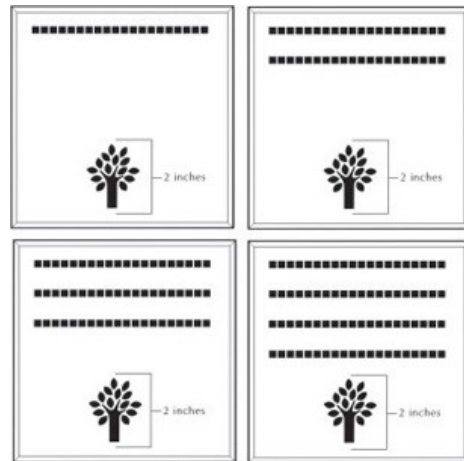

## STANDARD 4" X 8" BRICK WITH GRAPHIC \$55

3 lines of text  
12 characters per line  
Logo on the left

## LARGE: 8" X 8" BRICK WITH GRAPHIC \$80

Up to 4 lines of text (examples as above)  
20 characters per line  
Graphic is centered at top or bottom

## MULTI-DISPLAY 12" X 12" \$125

Composed of 4 bricks: One 4x4, two 4x8, and one 8x8  
8 horizontal lines of text (20 characters per line)  
1 vertical line of text (8 characters)  
Includes stock graphic