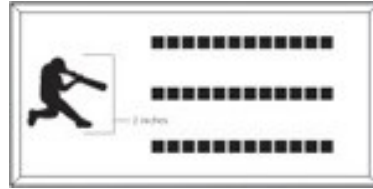

STANDARD 4" X 8" BRICK WITH GRAPHIC $55

3 lines of text
12 characters per line
Logo on the left