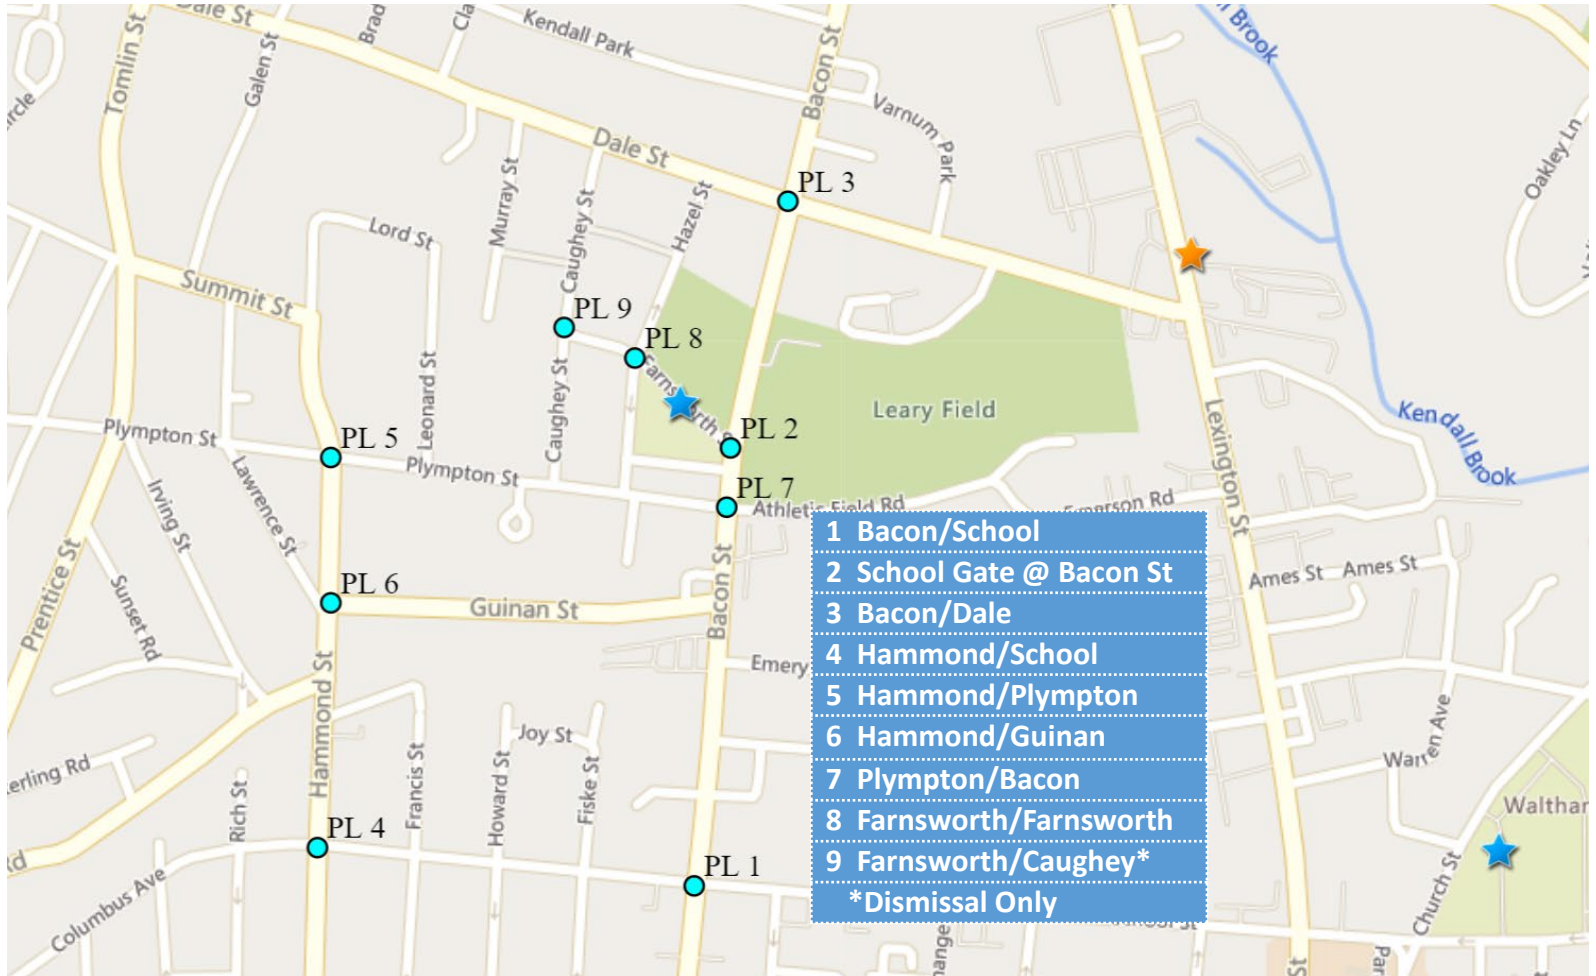

FitzGerald

8:05am - 8:45am | 2:55pm - 3:25pm

MacArthur

8:05am - 8:45am | 2:55pm - 3:25pm

- 1 Lincoln/Hibiscus
- 2 Lake/Hibiscus
- 3 Princeton/College Farm

Northeast

8:05am - 8:45am | 2:55pm - 3:25pm

Plympton

8:05am - 8:45am | 2:55pm - 3:25pm

Stanley

8:05am - 8:45am | 2:55pm - 3:25pm

Whittemore / Dual Language

8:05am - 8:45am | 2:55pm - 3:25pm

McDevitt

7:20am - 8:00am | 2:20pm - 2:50pm

Kennedy

7:20am - 8:00am | 2:20pm - 2:50pm