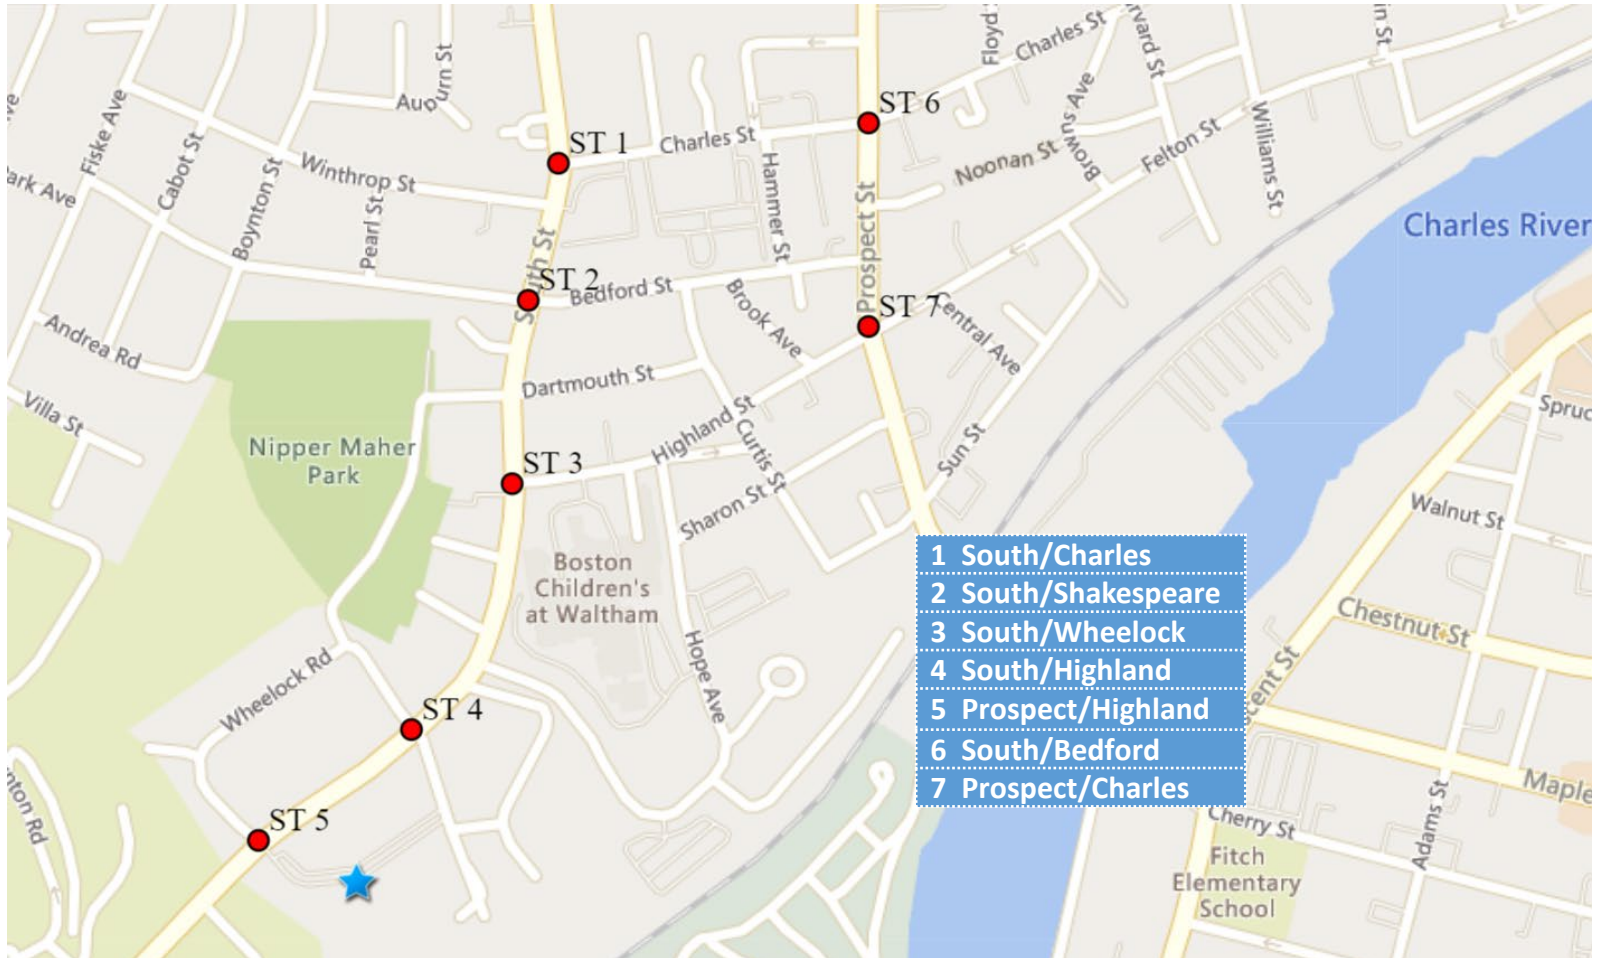

FitzGerald

8:05am - 8:45am | 2:55pm - 3:25pm

MacArthur

8:05am - 8:45am | 2:55pm - 3:25pm

- 1 Lincoln/Hibiscus
- 2 Lake/Hibiscus
- 3 Princeton/College Farm

Northeast

8:05am - 8:45am | 2:55pm - 3:25pm

Plympton

8:05am - 8:45am | 2:55pm - 3:25pm

Stanley

8:05am - 8:45am | 2:55pm - 3:25pm

Whittemore / Dual Language

8:05am - 8:45am | 2:55pm - 3:25pm

McDevitt

7:20am - 8:00am | 2:20pm - 2:50pm

Kennedy

7:20am - 8:00am | 2:20pm - 2:50pm