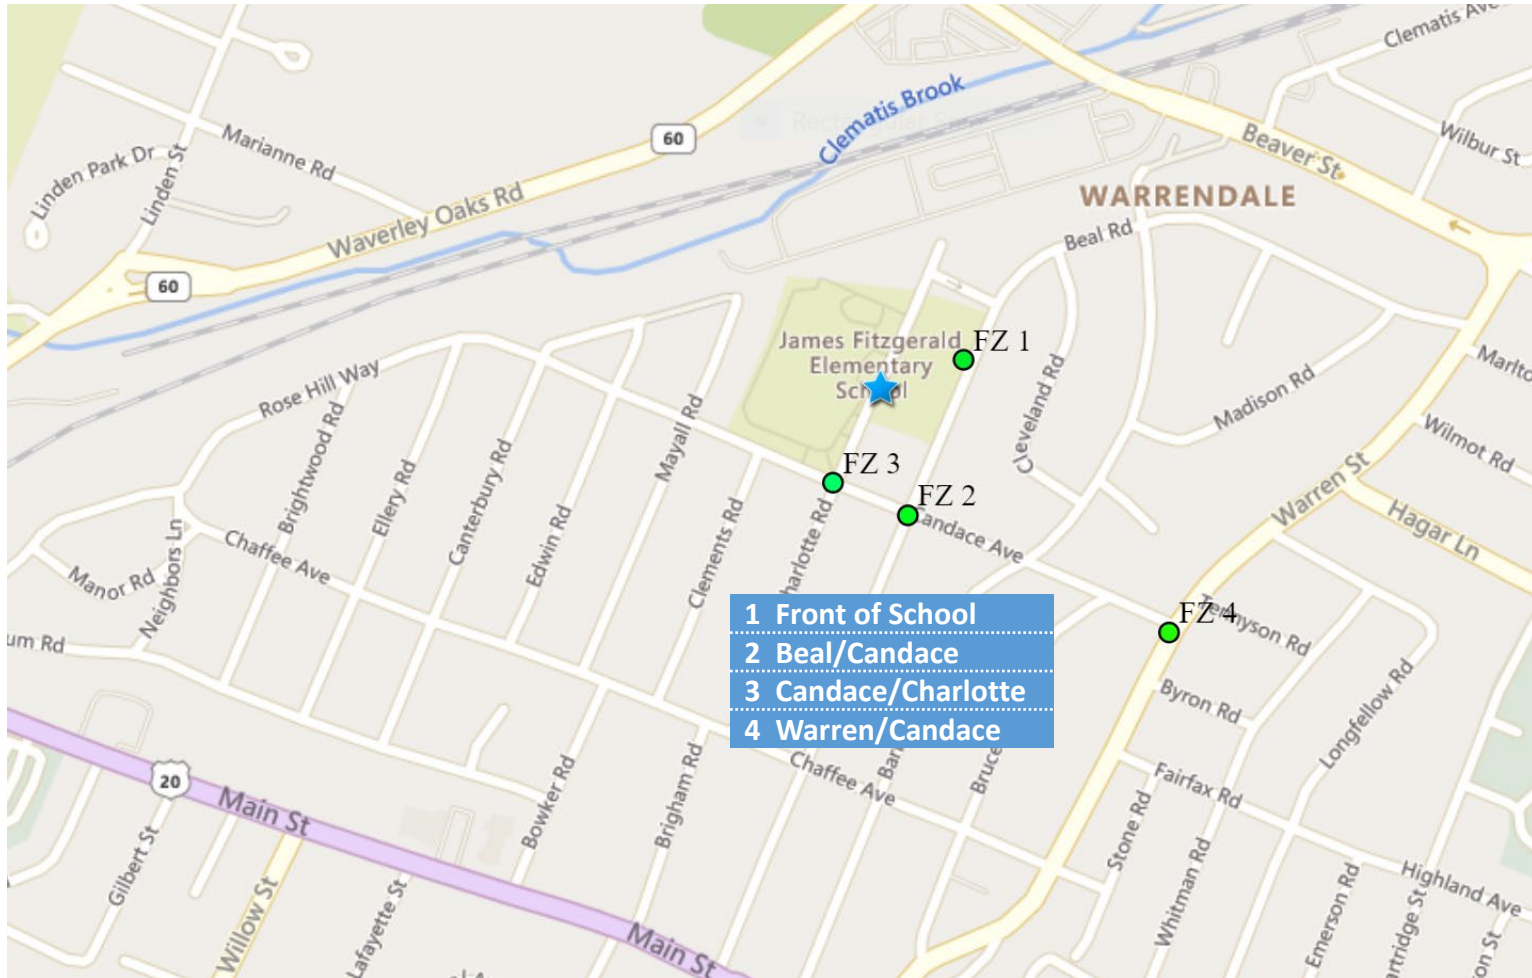

FitzGerald

8:05am - 8:45am | 2:55pm - 3:25pm

MacArthur

8:05am - 8:45am | 2:55pm - 3:25pm

- 1 Lincoln/Hibiscus
- 2 Lake/Hibiscus
- 3 Princeton/College Farm

Northeast

8:05am - 8:45am | 2:55pm - 3:25pm

Plympton

8:05am - 8:45am | 2:55pm - 3:25pm

Stanley

8:05am - 8:45am | 2:55pm - 3:25pm

Whittemore / Dual Language

8:05am - 8:45am | 2:55pm - 3:25pm

McDevitt

7:20am - 8:00am | 2:20pm - 2:50pm

Kennedy

7:20am - 8:00am | 2:20pm - 2:50pm