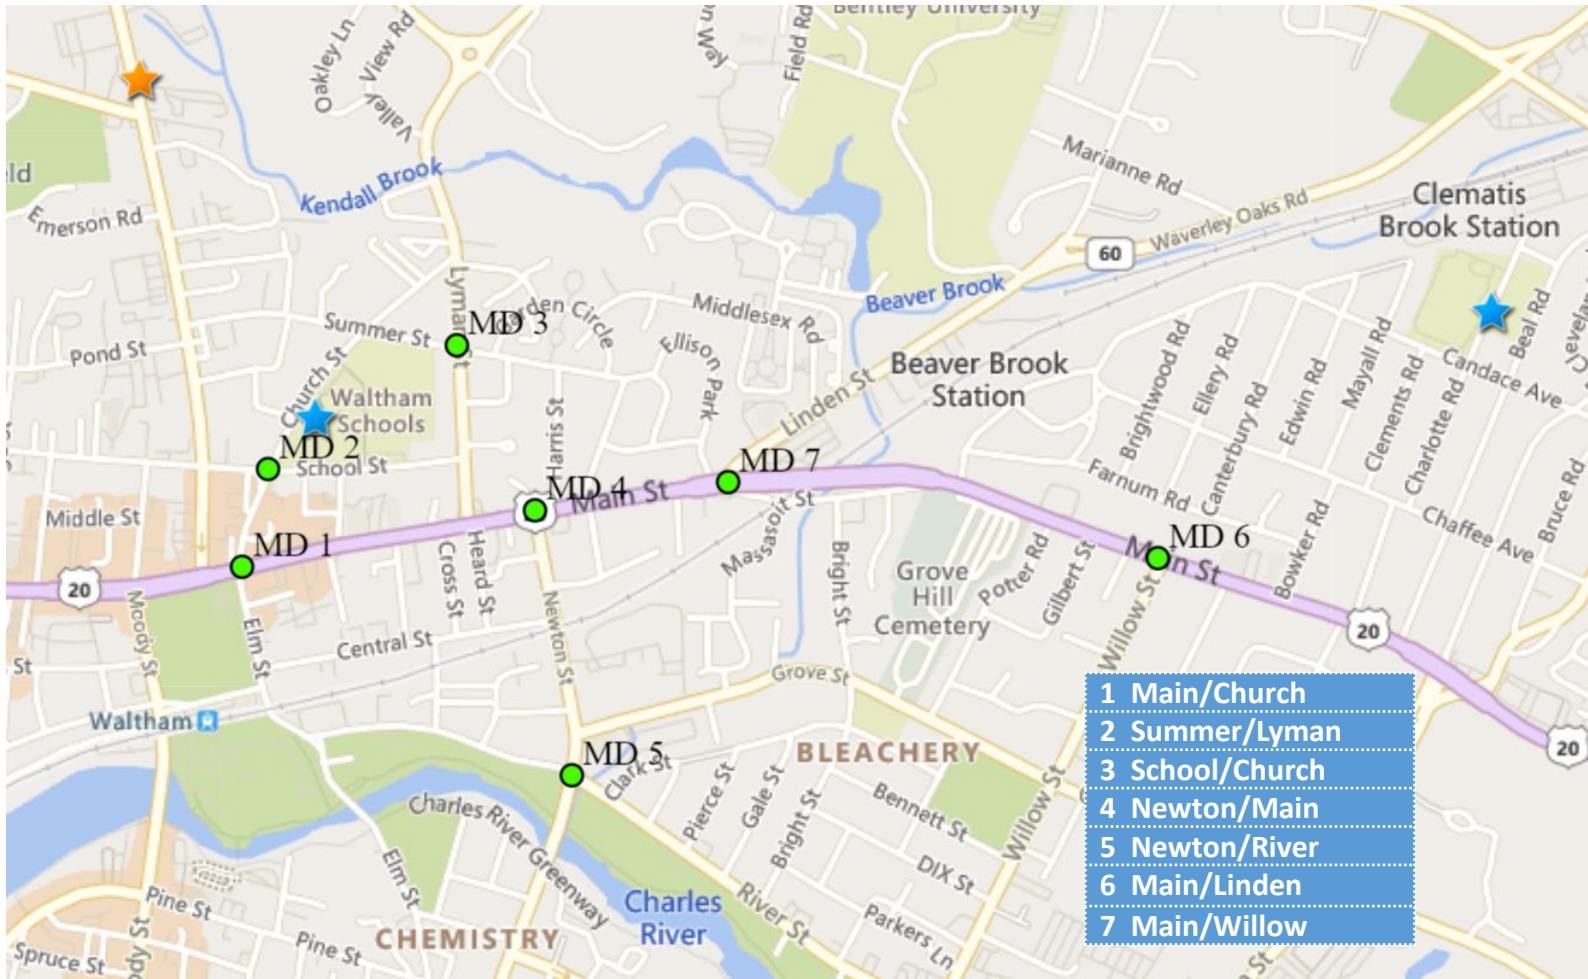

FitzGerald

8:05am - 8:45am | 2:55pm - 3:25pm

MacArthur

8:05am - 8:45am | 2:55pm - 3:25pm

- 1 Lincoln/Hibiscus
- 2 Lake/Hibiscus
- 3 Princeton/College Farm

Northeast

8:05am - 8:45am | 2:55pm - 3:25pm

Plympton

8:05am - 8:45am | 2:55pm - 3:25pm

Stanley

8:05am - 8:45am | 2:55pm - 3:25pm

Whittemore / Dual Language

8:05am - 8:45am | 2:55pm - 3:25pm

McDevitt

7:20am - 8:00am | 2:20pm - 2:50pm

Kennedy

7:20am - 8:00am | 2:20pm - 2:50pm