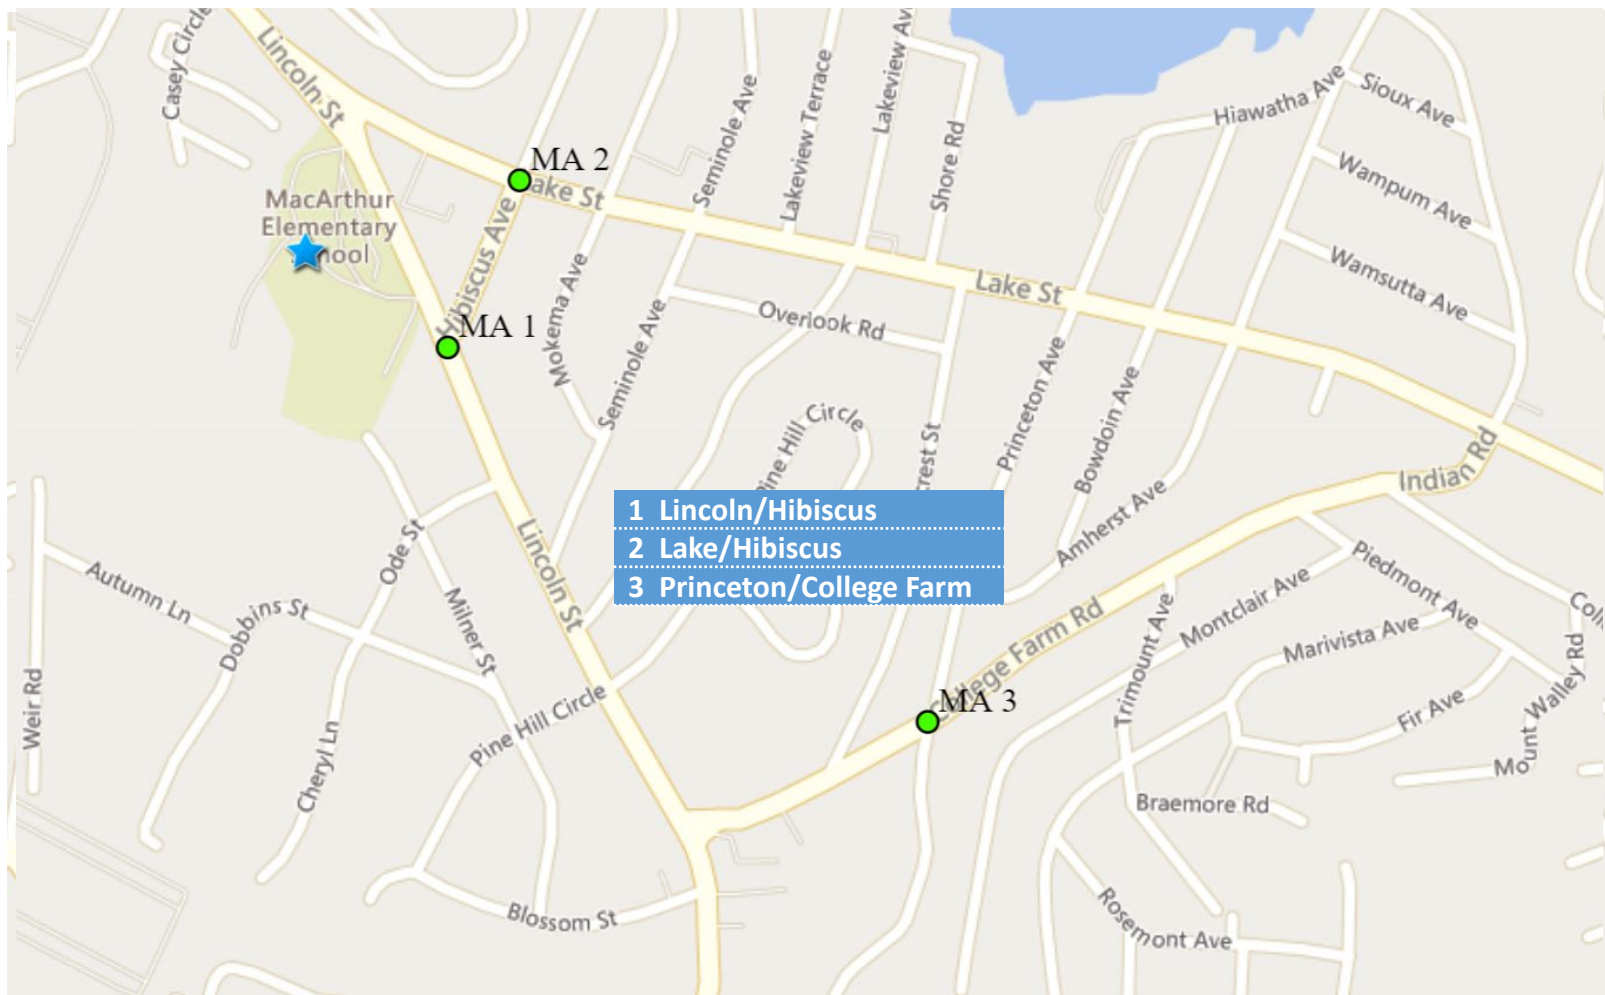

FitzGerald

8:05am - 8:45am | 2:55pm - 3:25pm

MacArthur

8:05am - 8:45am | 2:55pm - 3:25pm

- 1 Lincoln/Hibiscus
- 2 Lake/Hibiscus
- 3 Princeton/College Farm

Northeast

8:05am - 8:45am | 2:55pm - 3:25pm

Plympton

8:05am - 8:45am | 2:55pm - 3:25pm

Stanley

8:05am - 8:45am | 2:55pm - 3:25pm

Whittemore / Dual Language

8:05am - 8:45am | 2:55pm - 3:25pm

McDevitt

7:20am - 8:00am | 2:20pm - 2:50pm

Kennedy