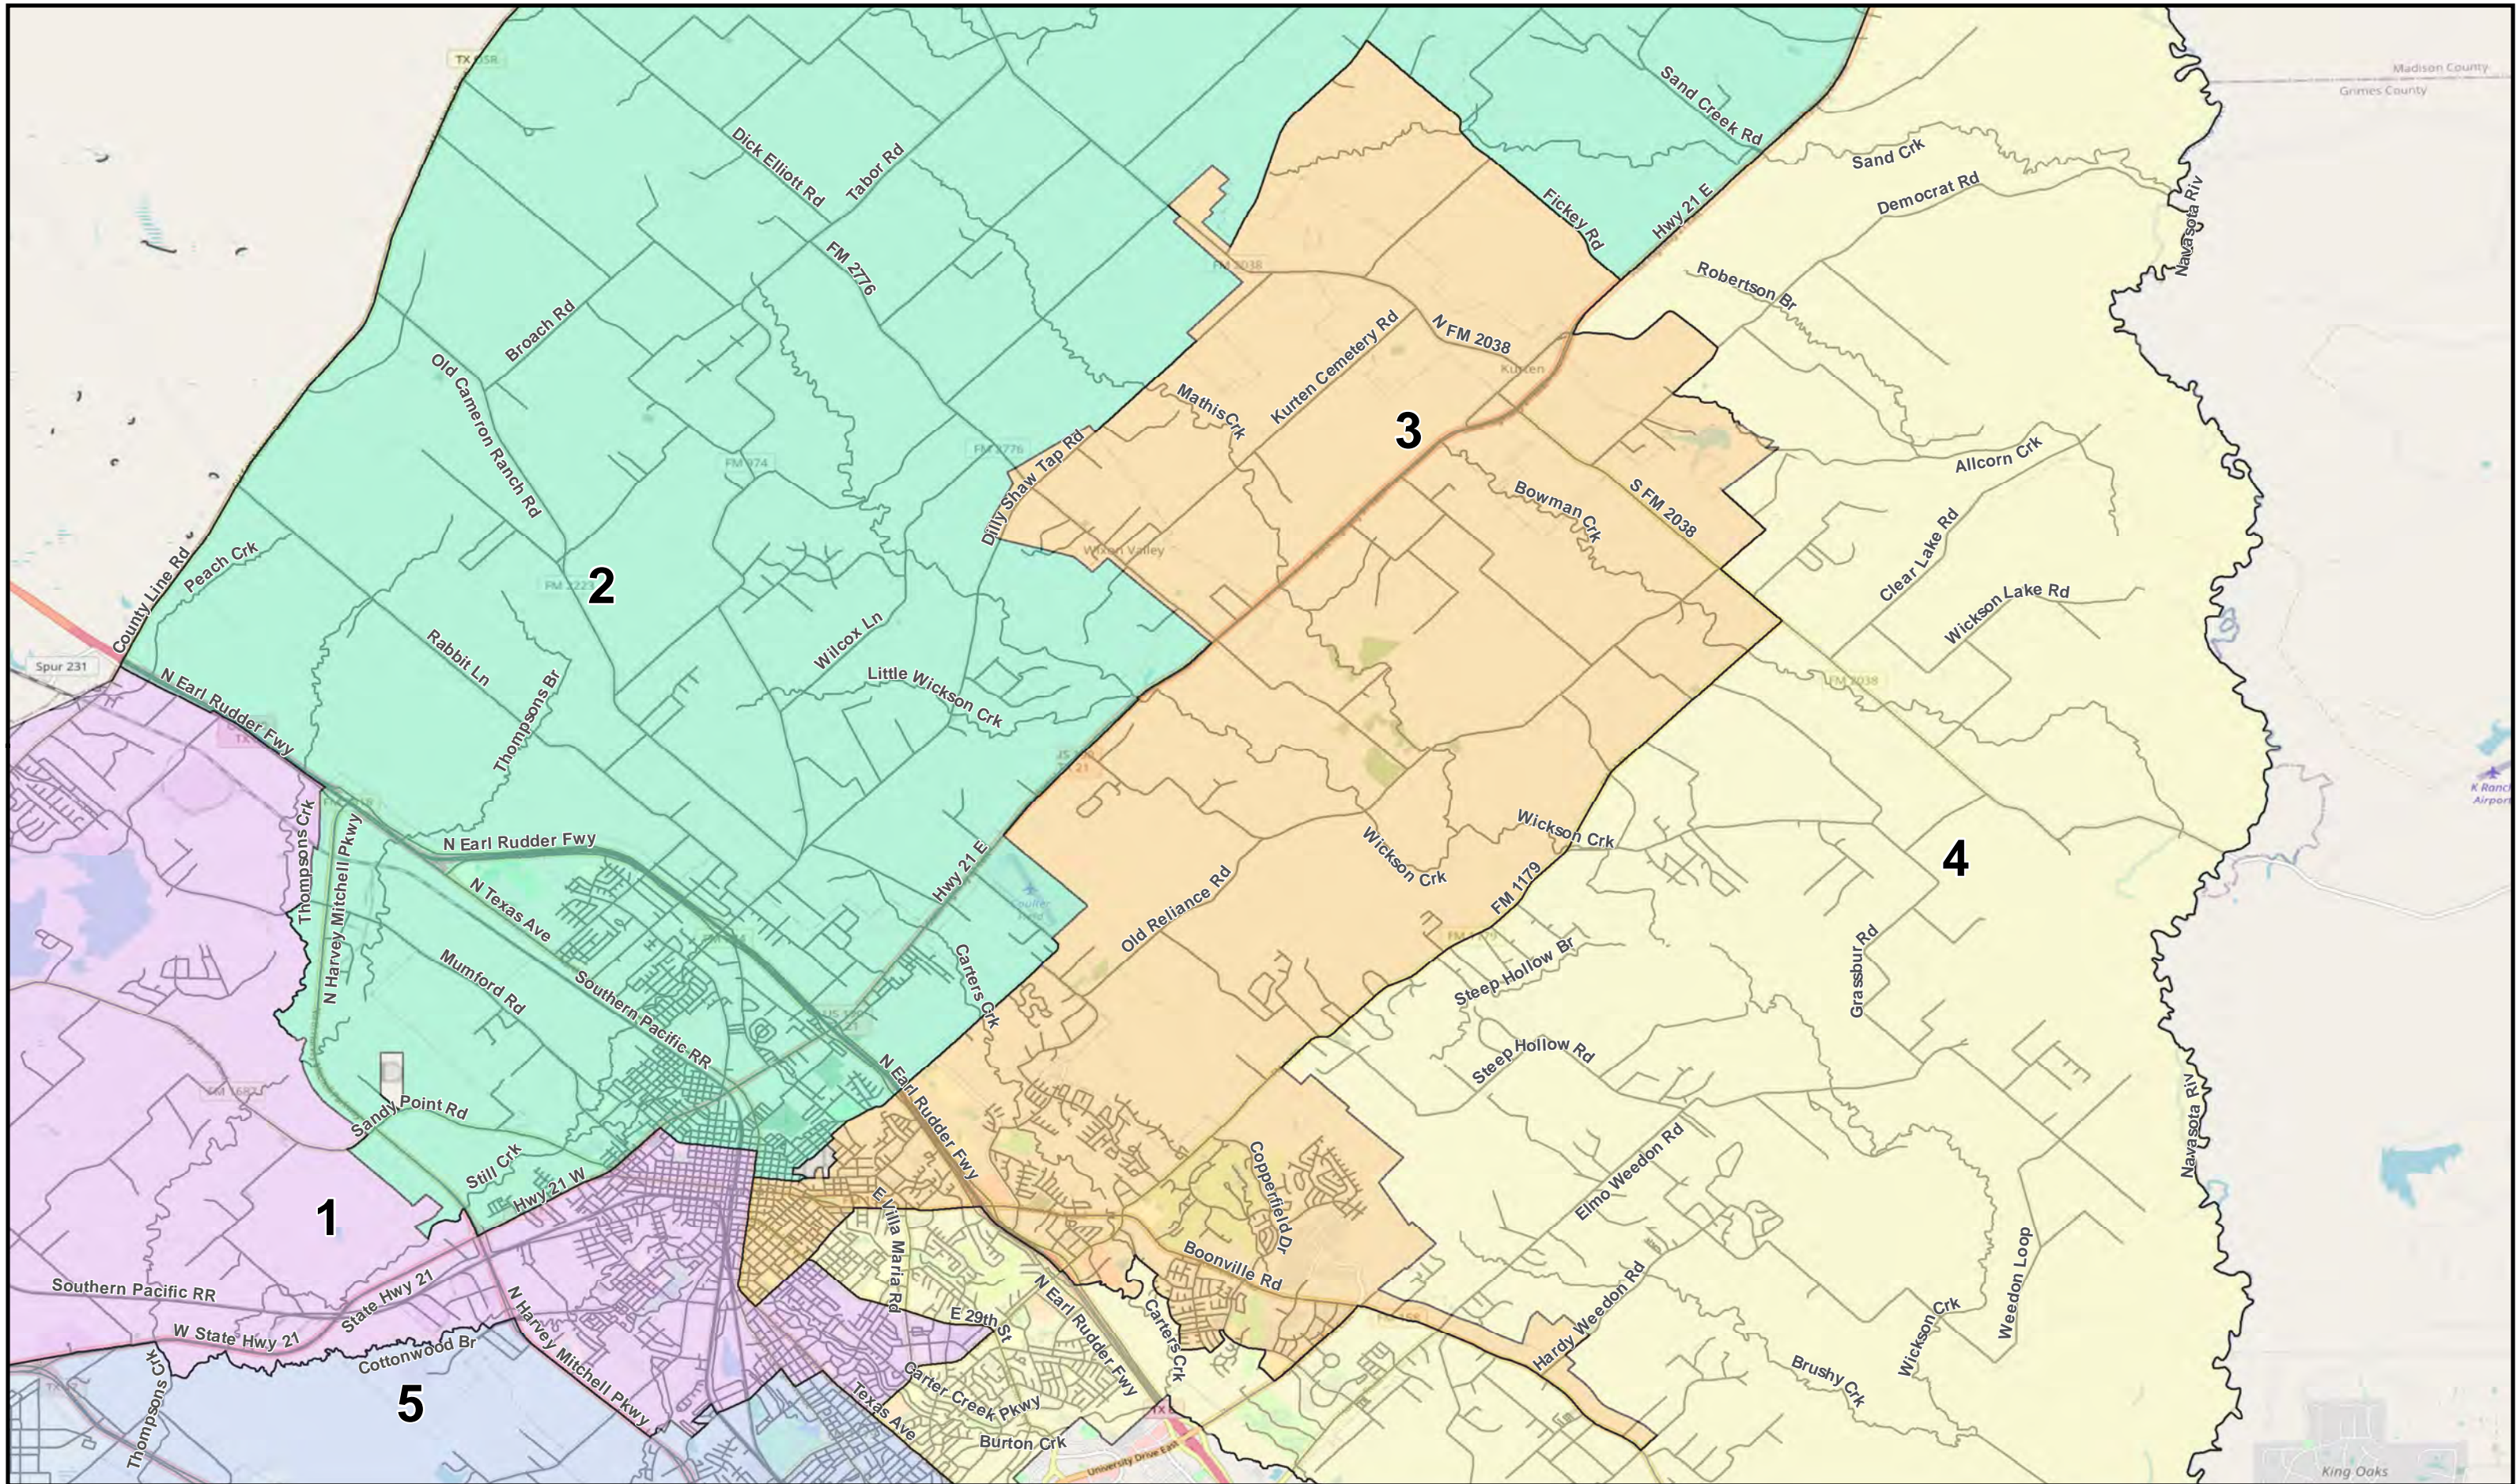

Bryan ISD Trustee District 1 Plan B - Adopted May 16, 2022

Bryan ISD Trustee District 2

Plan B - Adopted May 16, 2022

Bryan ISD Trustee District 3

Plan B - Adopted May 16, 2022

© 2022 Bickerstaff Heath Delgado Acosta LLP
 Data Source: Roads, Water and other features obtained from the 2020 Tiger/line files, U.S. Census Bureau

Bryan ISD Trustee District 4 Plan B - Adopted May 16, 2022

Bryan ISD Trustee District 5 Plan B - Adopted May 16, 2022