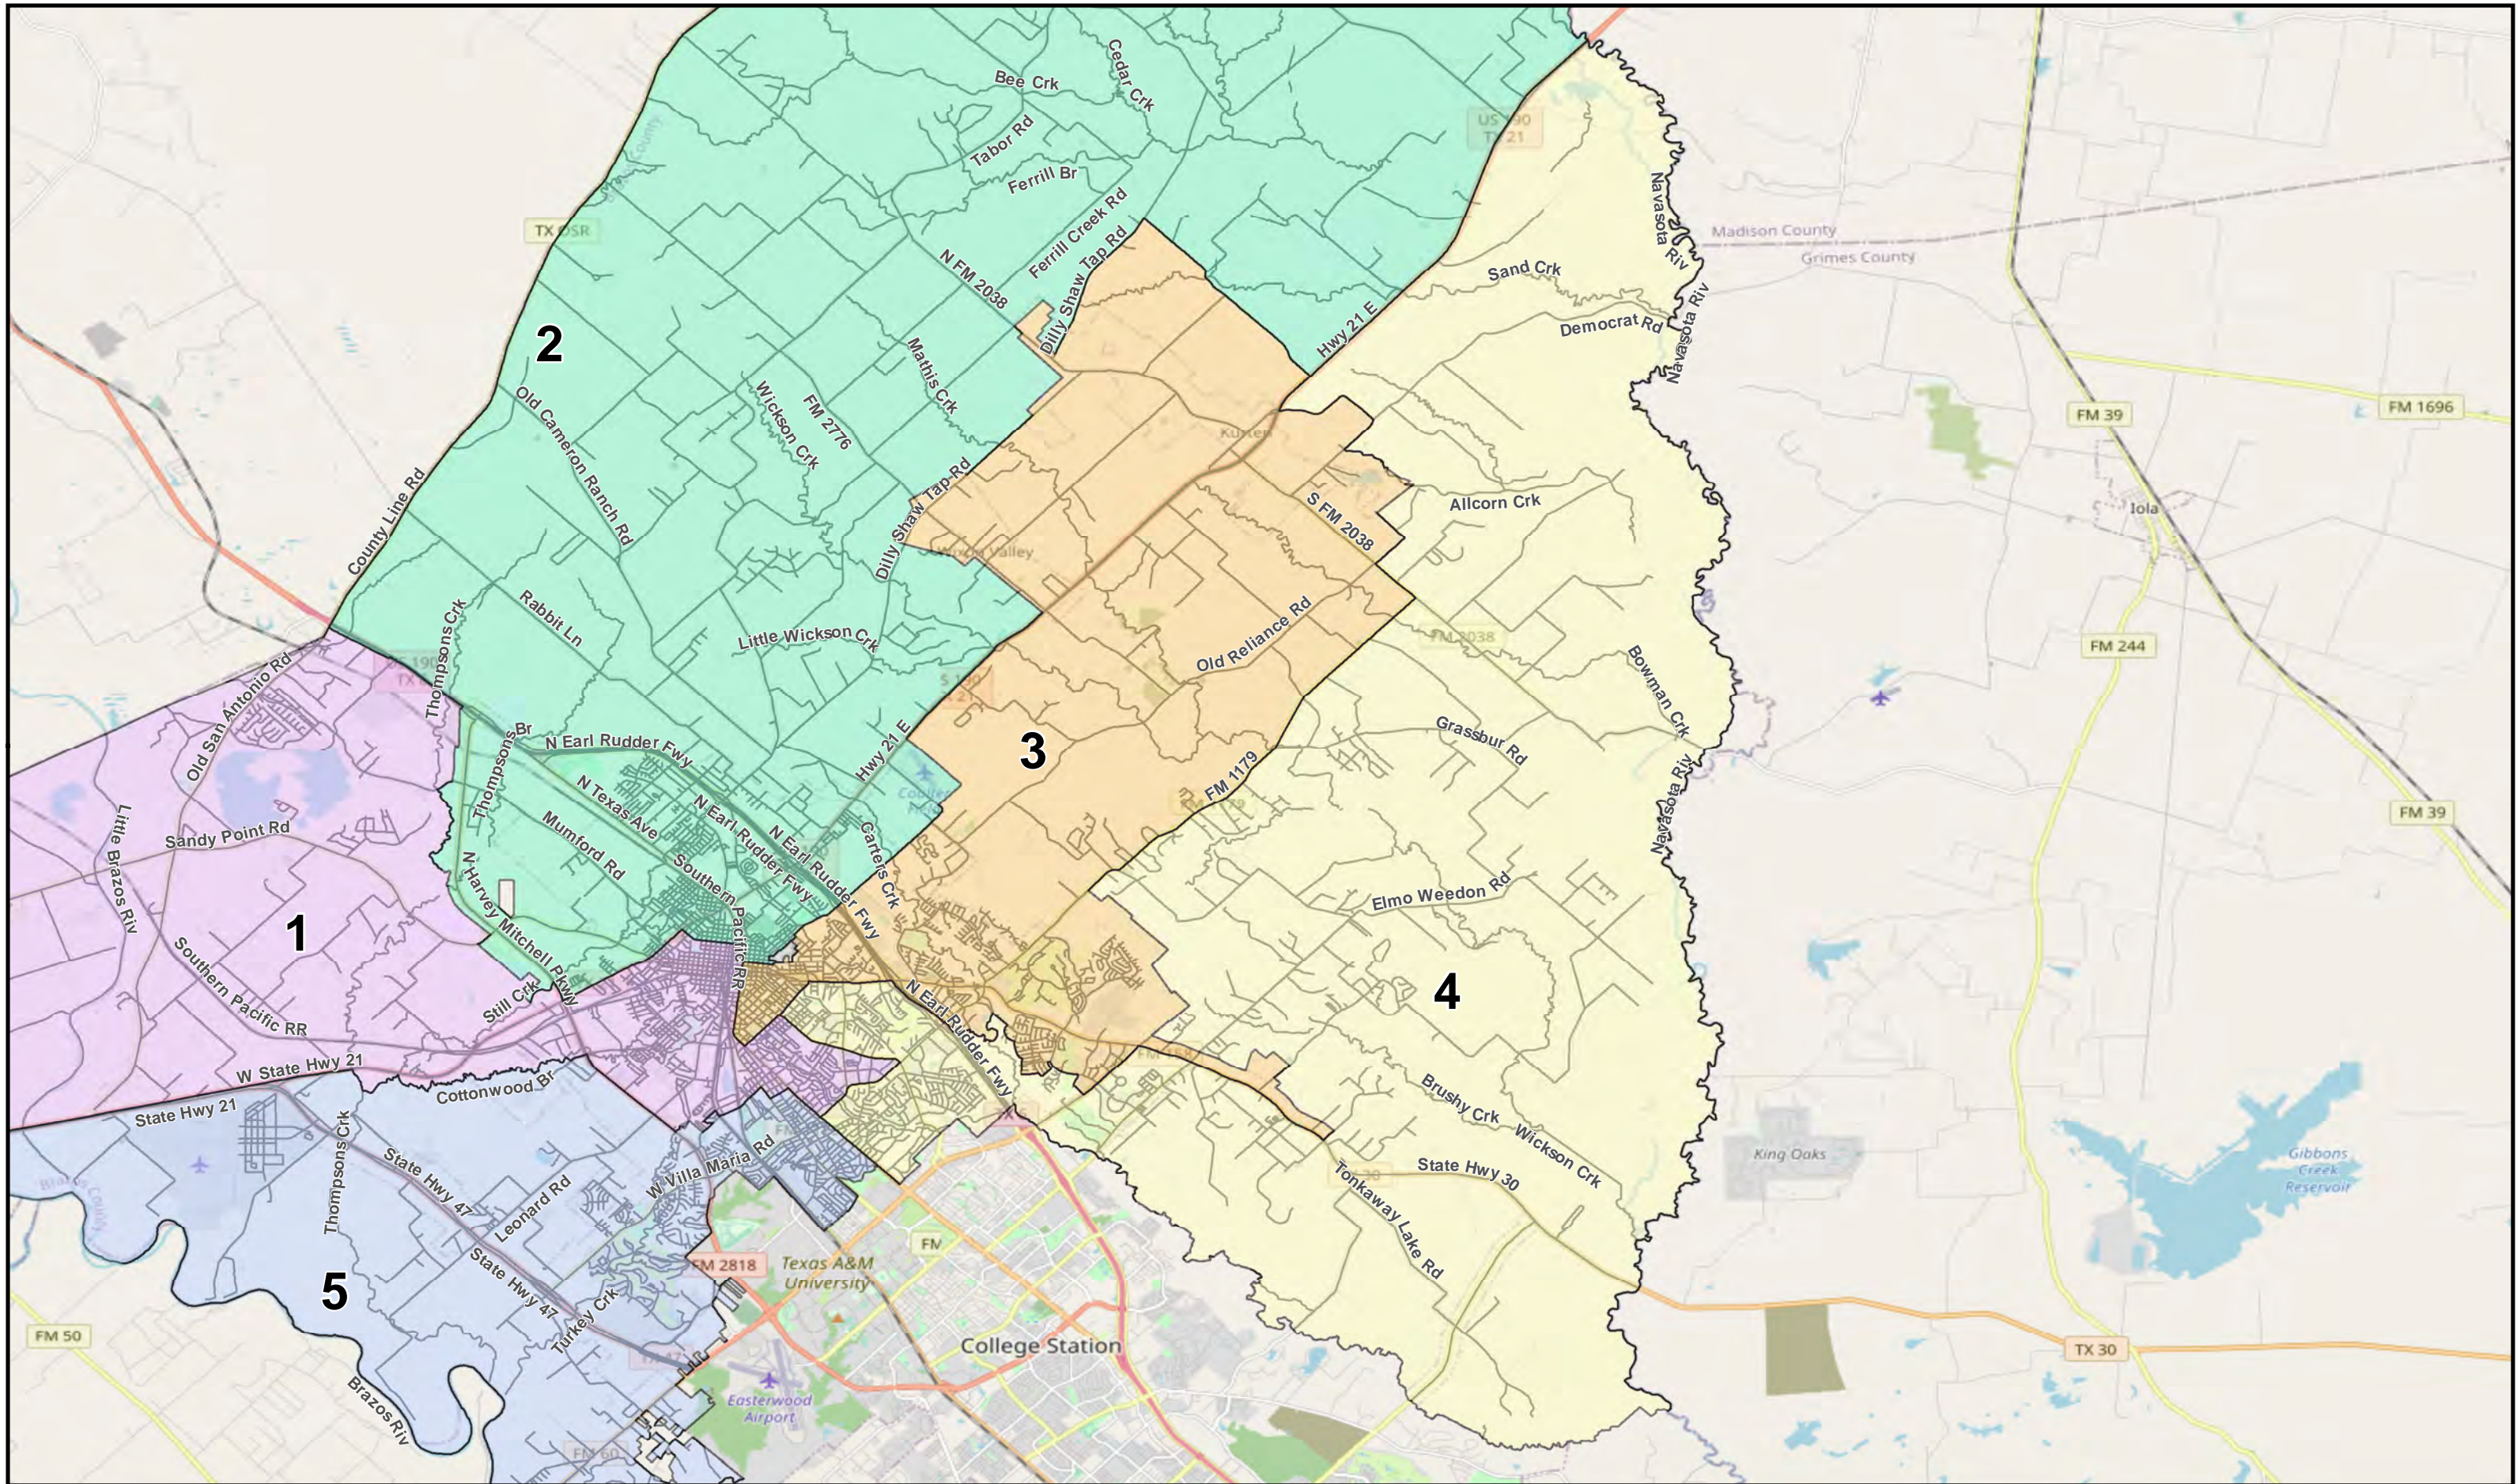

Bryan ISD Trustee District 1 Plan B - Adopted May 16, 2022

Bryan ISD Trustee District 2

Plan B - Adopted May 16, 2022

Bryan ISD Trustee District 3

Plan B - Adopted May 16, 2022

© 2022 Bickerstaff Heath Delgado Acosta LLP
 Data Source: Roads, Water and other features obtained from the 2020 Tiger/line files, U.S. Census Bureau

Bryan ISD Trustee District 4 Plan B - Adopted May 16, 2022

Bryan ISD Trustee District 5 Plan B - Adopted May 16, 2022