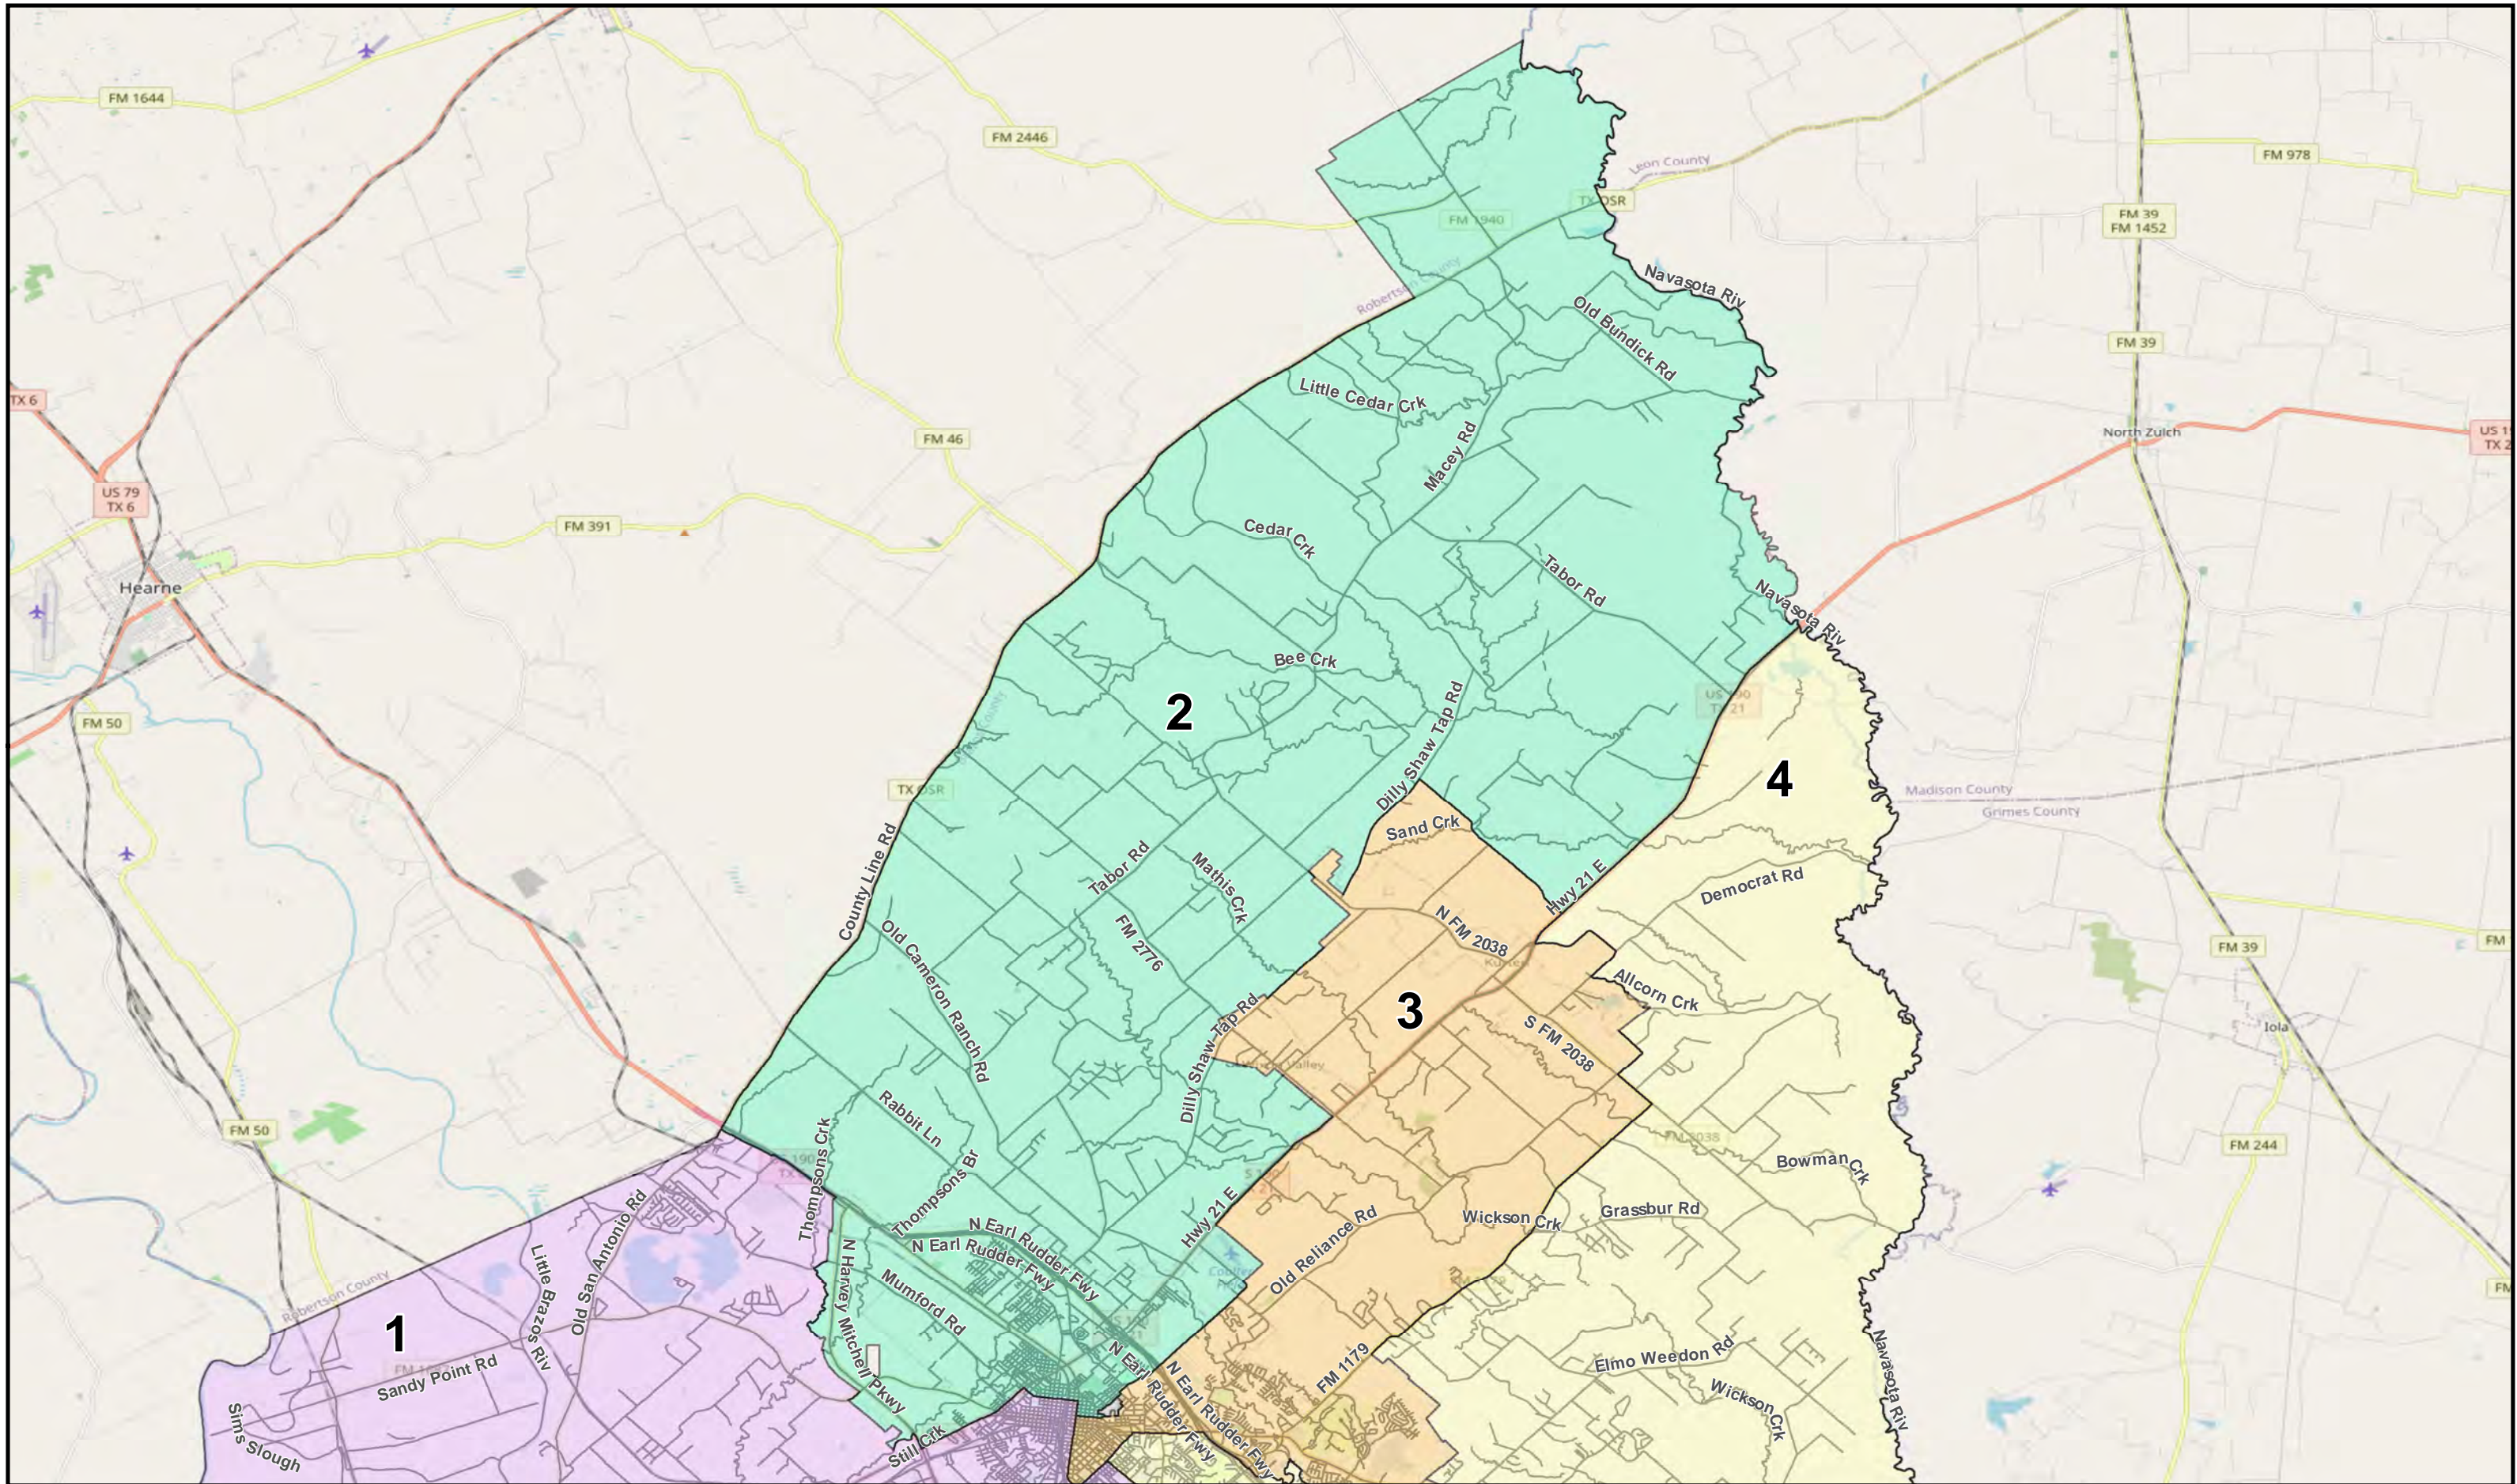

Bryan ISD Trustee District 1 Plan B - Adopted May 16, 2022

Bryan ISD Trustee District 2

Plan B - Adopted May 16, 2022

Bryan ISD Trustee District 3

Plan B - Adopted May 16, 2022

© 2022 Bickerstaff Heath Delgado Acosta LLP
 Data Source: Roads, Water and other features obtained from the 2020 Tiger/line files, U.S. Census Bureau

Bryan ISD Trustee District 4 Plan B - Adopted May 16, 2022

Bryan ISD Trustee District 5 Plan B - Adopted May 16, 2022