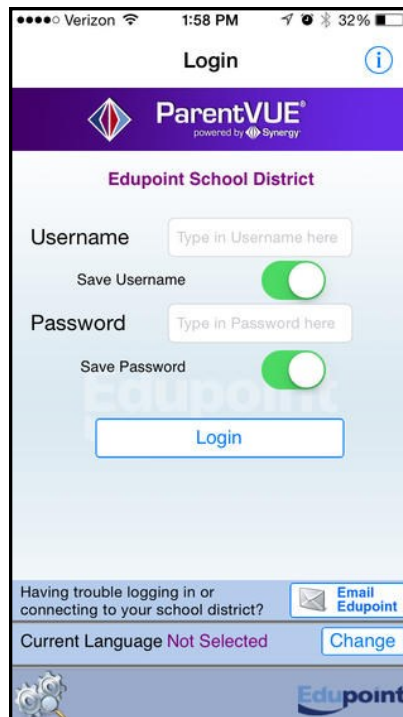

SPOTSYLVANIA
COUNTY PUBLIC SCHOOLS

ParentVUE

parent.spotsylvania.k12.va.us

Can't remember how many absences your child has?
Not sure how many credits they have earned toward graduation?

ParentVUE is a secure website which offers parents real-time access to this information and much more. Assignments, grades, attendance, credits earned, school and teacher contact and calendar information, and course schedules are additional types of school and student information available online.

ParentVUE is also accessible as a free APP at the iTunes and Google Play stores for iOS and Android devices.

ParentVUE™
powered by Synergy

parent.spotsylvania.k12.va.us

First Time User:

Using the information provided by your ParentVUE Activation Letter, choose "I am a parent."