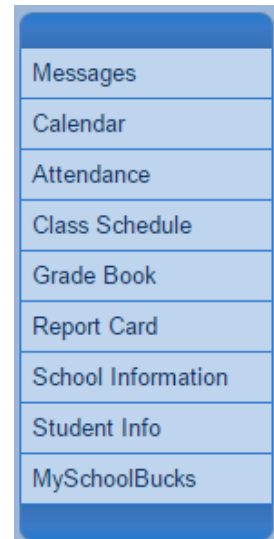

Returning User:

Select "I am a Parent," and login using the username and password you previously created.

User Name:	jsmith82
Password:	*****

What information does ParentVUE provide to me?

Access to all my students' information in one place.

- Choose the desired child from the Home Tab "Select Child" navigation area.

Access to the following areas of information for each student.

- **Messages** displays district, school and course announcements throughout the school year.
- **Calendar** shows school system events and assignments from the teachers' grade books. Click the assignment link to see more information about that assignment.
- **Attendance** shows the days on which your student was absent. This information is viewable in List View or Calendar View.
- **Class Schedule** provides the student's current course schedule. This may not be available until just before the start of school each year.
- **Grade Book** gives you access to the grade book for each course. Click the link for each course title.
- **Report Card** displays all final end-of-term grade reports for each student.
- **School Information** provides contact information for the school principal and teacher(s). You may click on the email icon for easy access to email staff members.
- **Student Info** displays demographic information about your student.
- **MySchoolBucks** provides a link to setup and access your student's lunch account information.
- **My Account Tab** displays your personal information. Notify the school directly of any needed updates. You may also change your password in this location; and, you may sign up for various email notifications regarding your child's attendance and other notification types.