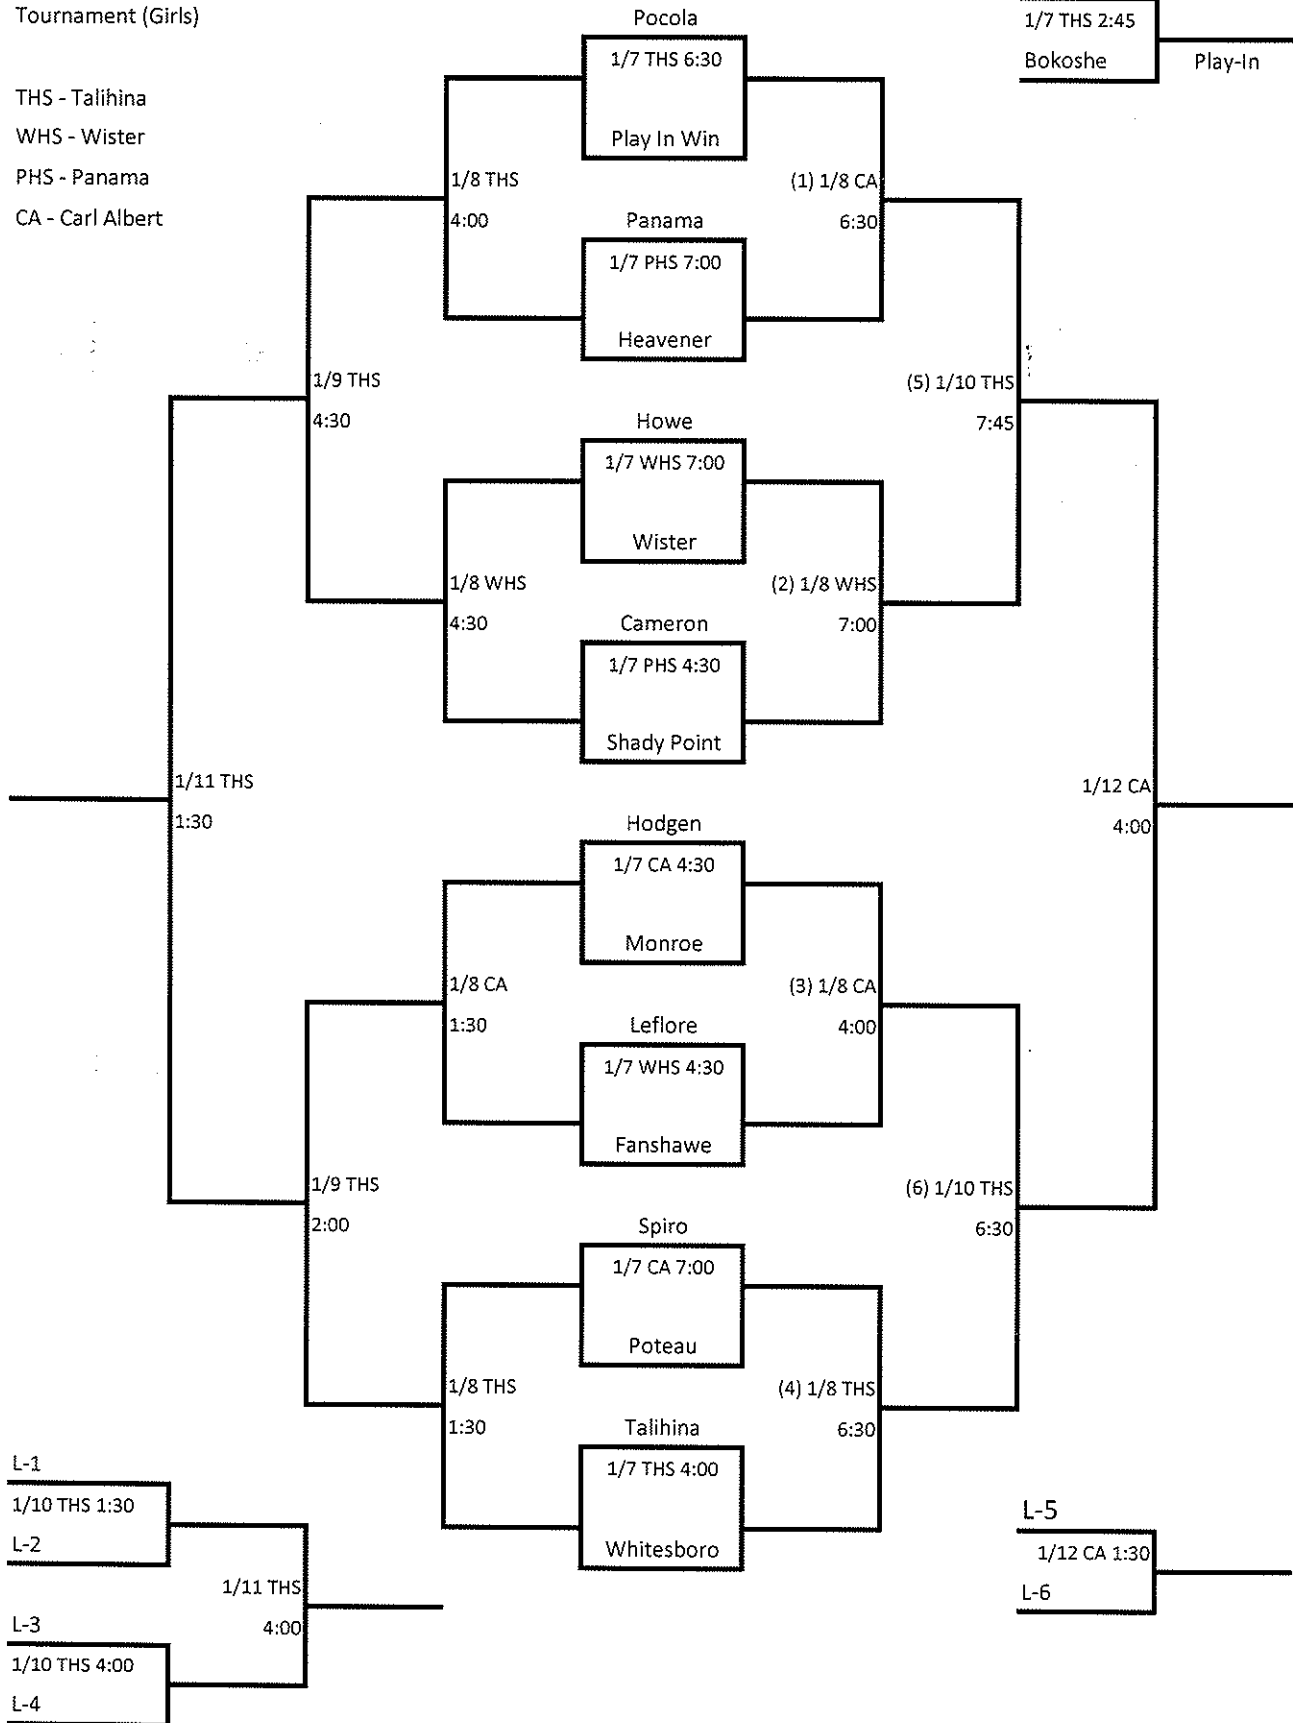

2019 Leflore County JH
Tournament (Girls)

THS - Talihina
WHS - Wister
PHS - Panama
CA - Carl Albert

Arkoma
1/7 THS 2:45
Bokoshe
Play-In

2019 Leflore County JH
Tournament (Boys)

THS - Talihina
WHS - Wister
PHS - Panama
CA - Carl Albert

Monroe
1/7 THS 1:30
Bokoshe
Play-In