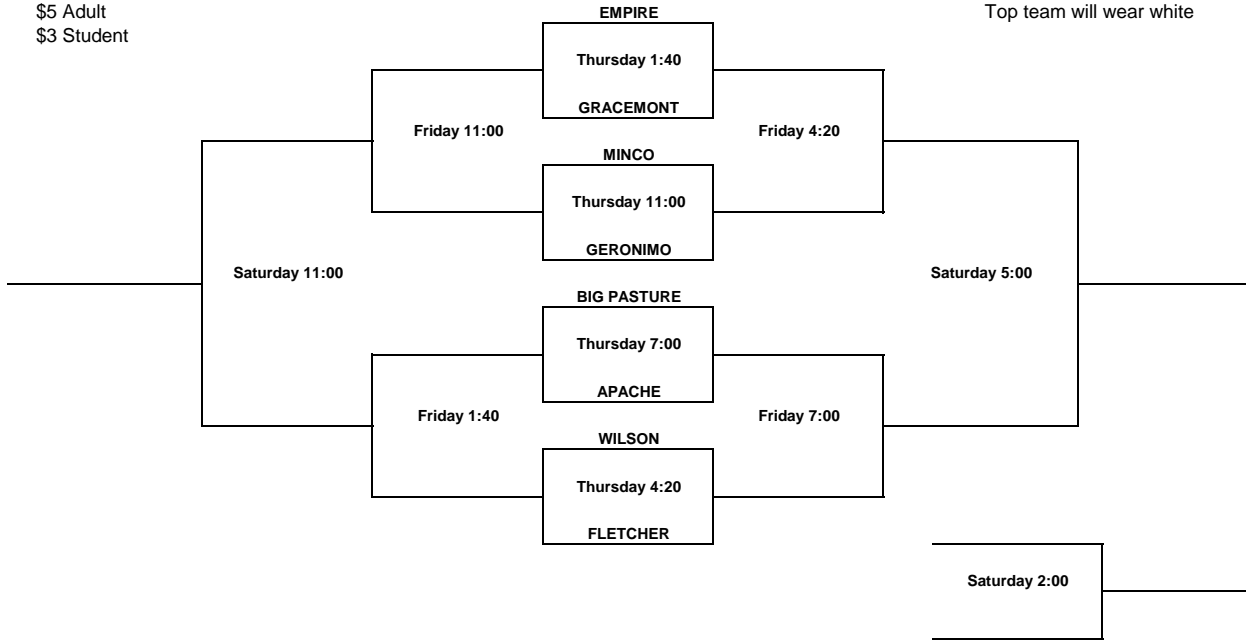

2019 Slick Hills Invitational

January 10-12

Admission
\$5 Adult
\$3 Student

Girls Bracket
Top team will wear white

2019 Slick Hills Invitational

January 10-12

Admission
\$5 Adult
\$3 Student

Boys Bracket
Top team will wear white