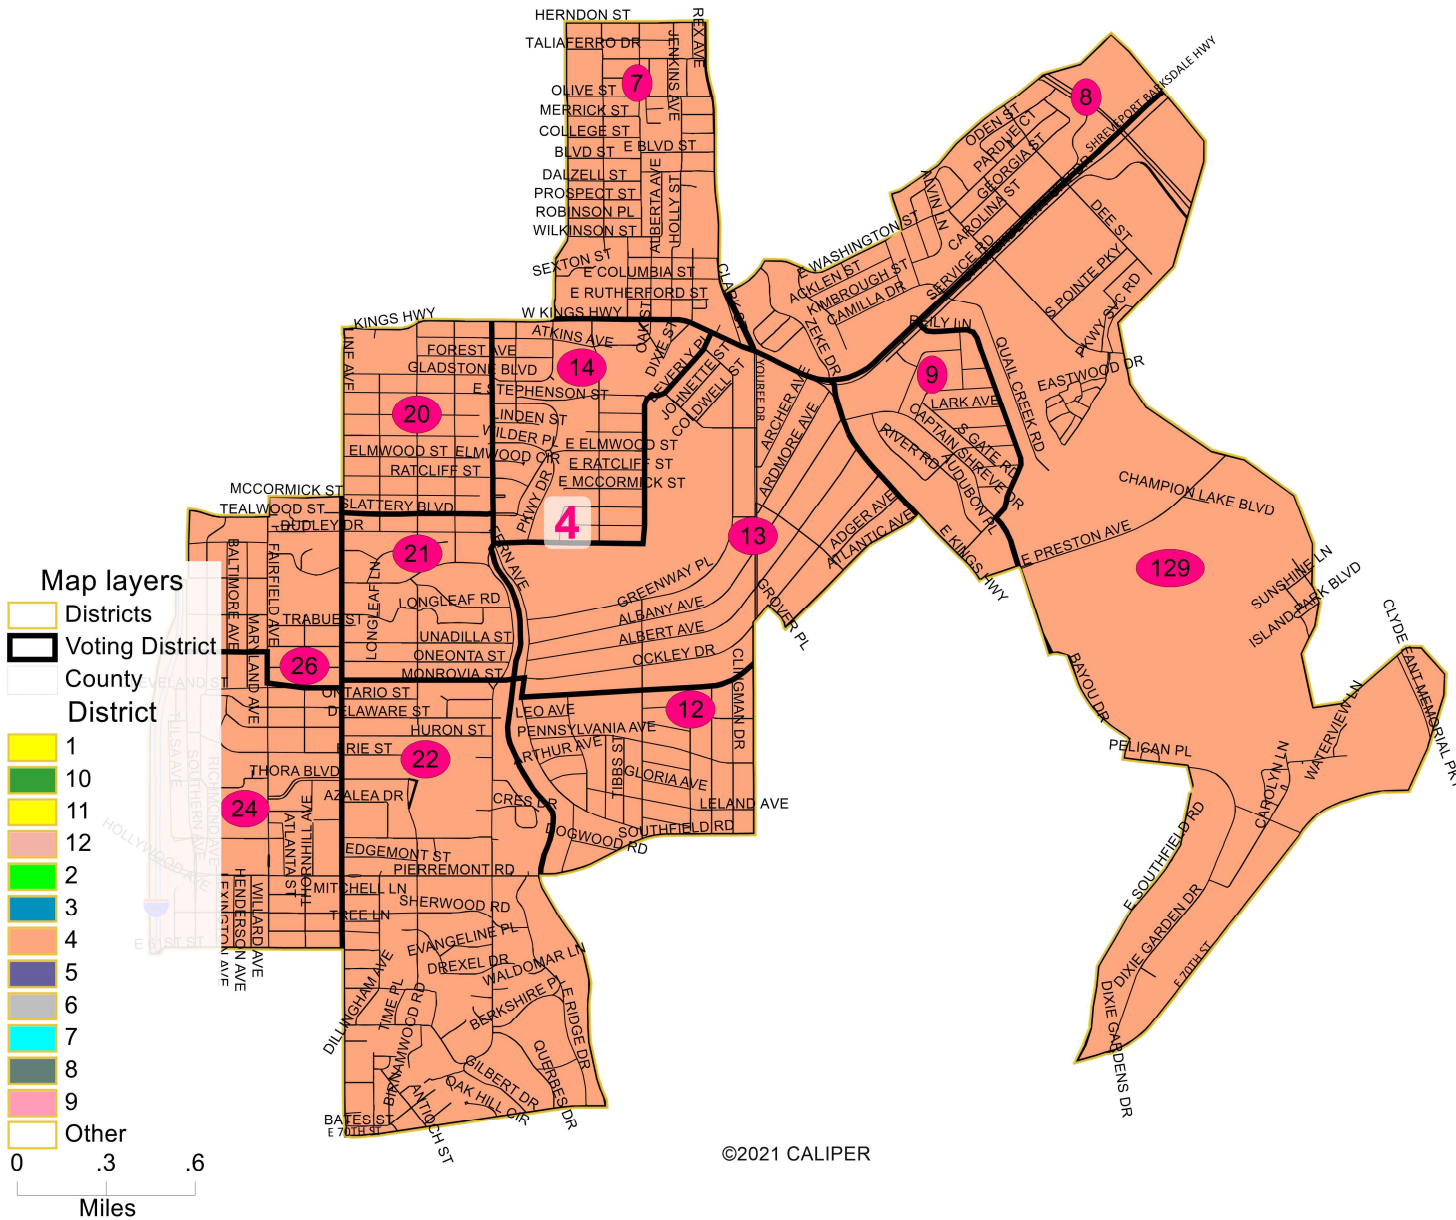

2022 Caddo SB Plan A-1

District: 4

Field	Value
District	4
Population	19349
Deviation	-472
% Deviation	-2.38%
White	13020
% White	67.29%
Black	4236
% Black	21.89%
Other	359
% Other	1.86%
18+_Pop	15370
18+_Wht	10690
% 18+_Wht	69.55%
18+_Blk	3103
% 18+_Blk	20.19%
18+_Oth	270
% 18+_Oth	1.76%