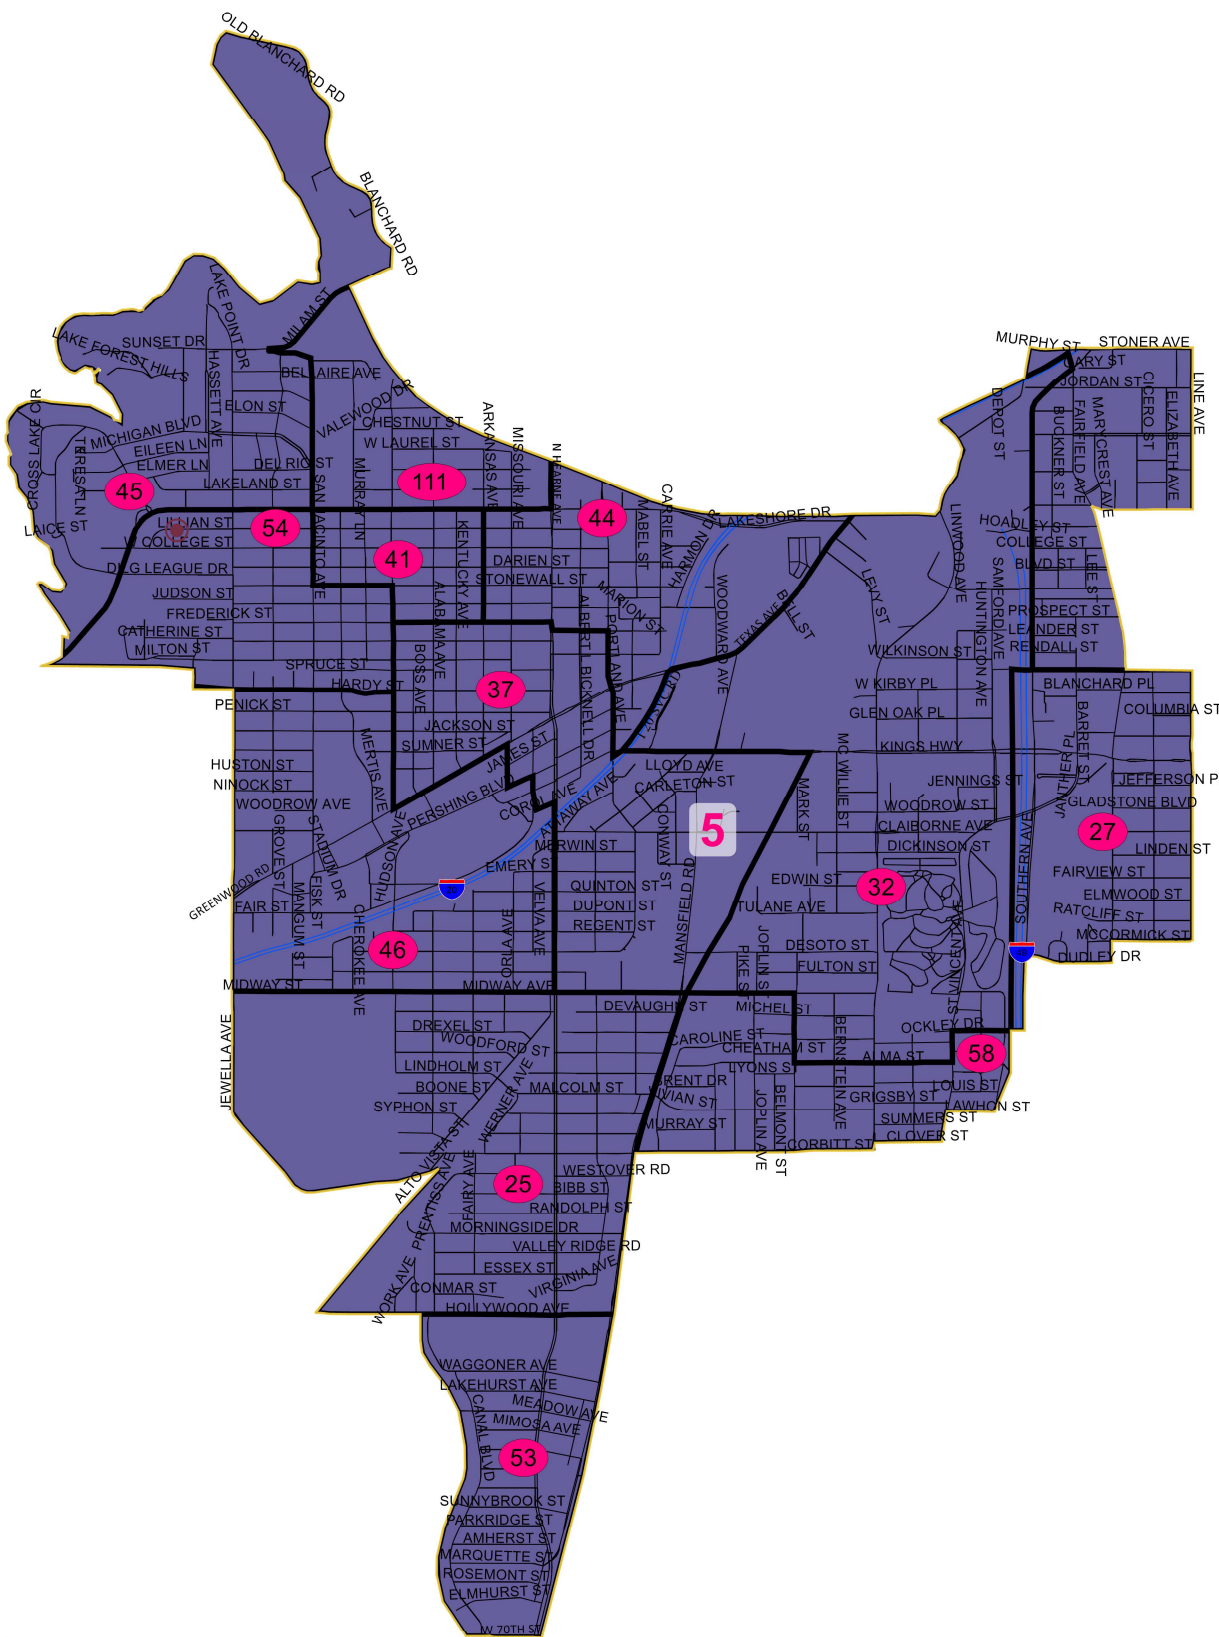

2022 Caddo SB Plan A-1

District: 5

Field	Value
District	5
Population	19235
Deviation	-586
% Deviation	-2.96%
White	2420
% White	12.58%
Black	15628
% Black	81.25%
Other	297
% Other	1.54%
18+_Pop	14473
18+_Wht	2124
% 18+_Wht	14.68%
18+_Blk	11529
% 18+_Blk	79.66%
18+_Oth	199
% 18+_Oth	1.37%

©2021 CALIPER

Cedric Floyd, President & CEO
P.O. Box 141
Kenner, LA 70063
(504) 450-3474