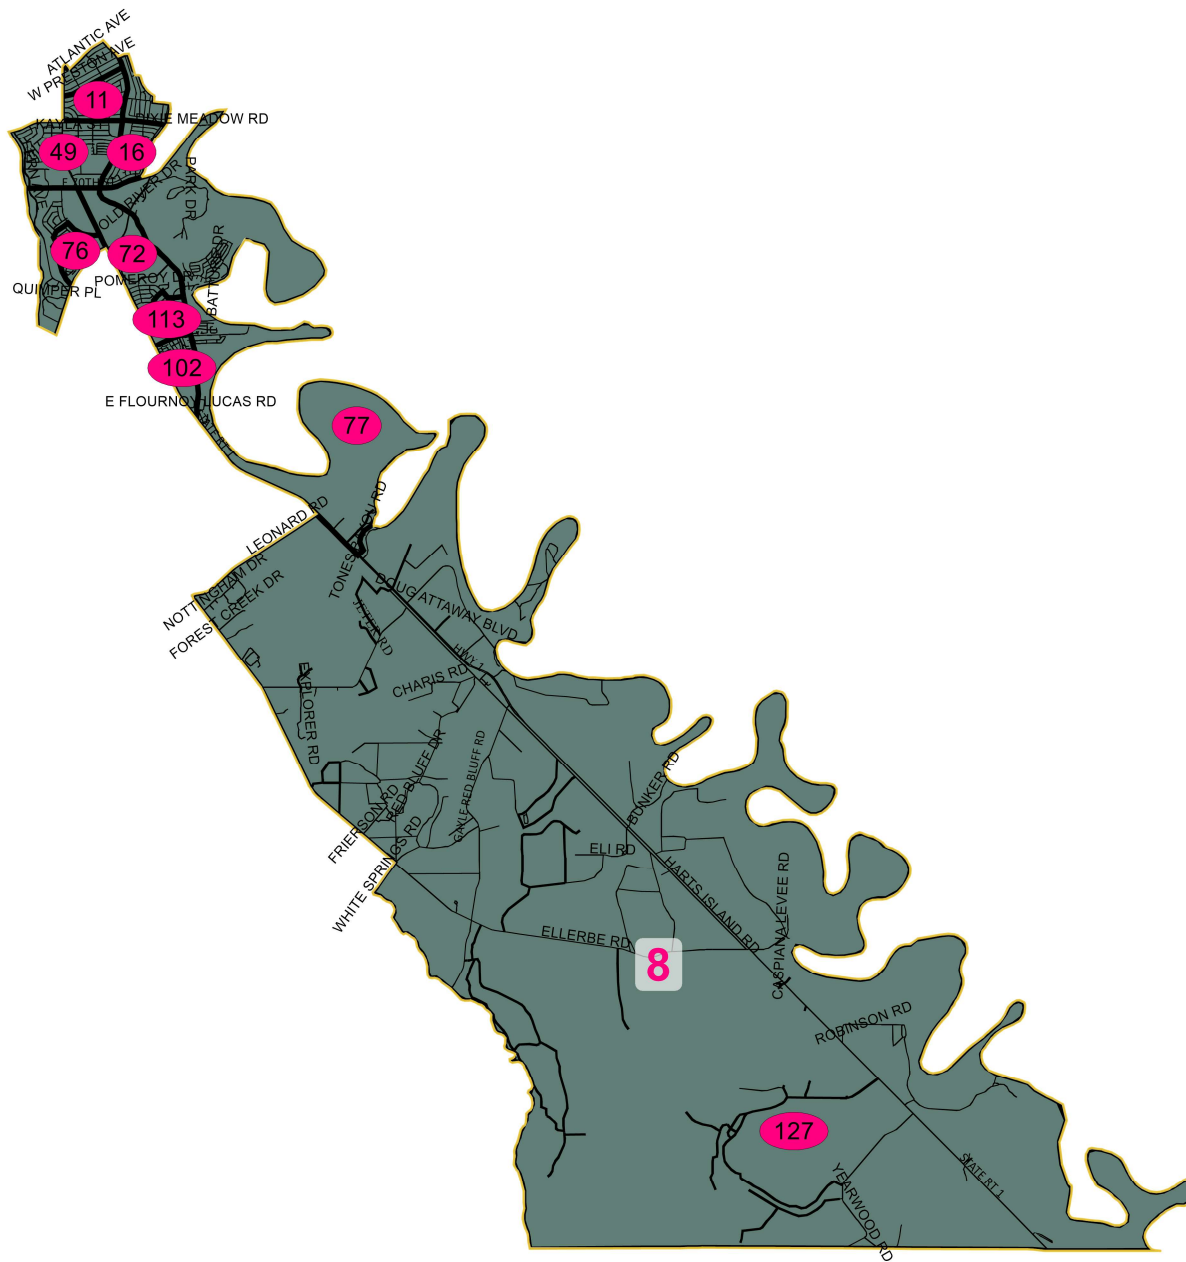

2022 Caddo SB Plan A-1

District: 8

Field	Value
District	8
Population	19520
Deviation	-301
% Deviation	-1.52%
White	13816
% White	70.78%
Black	3380
% Black	17.32%
Other	272
% Other	1.39%
18+_Pop	15749
18+_Wht	11614
% 18+_Wht	73.74%
18+_Blk	2453
% 18+_Blk	15.58%
18+_Oth	199
% 18+_Oth	1.26%