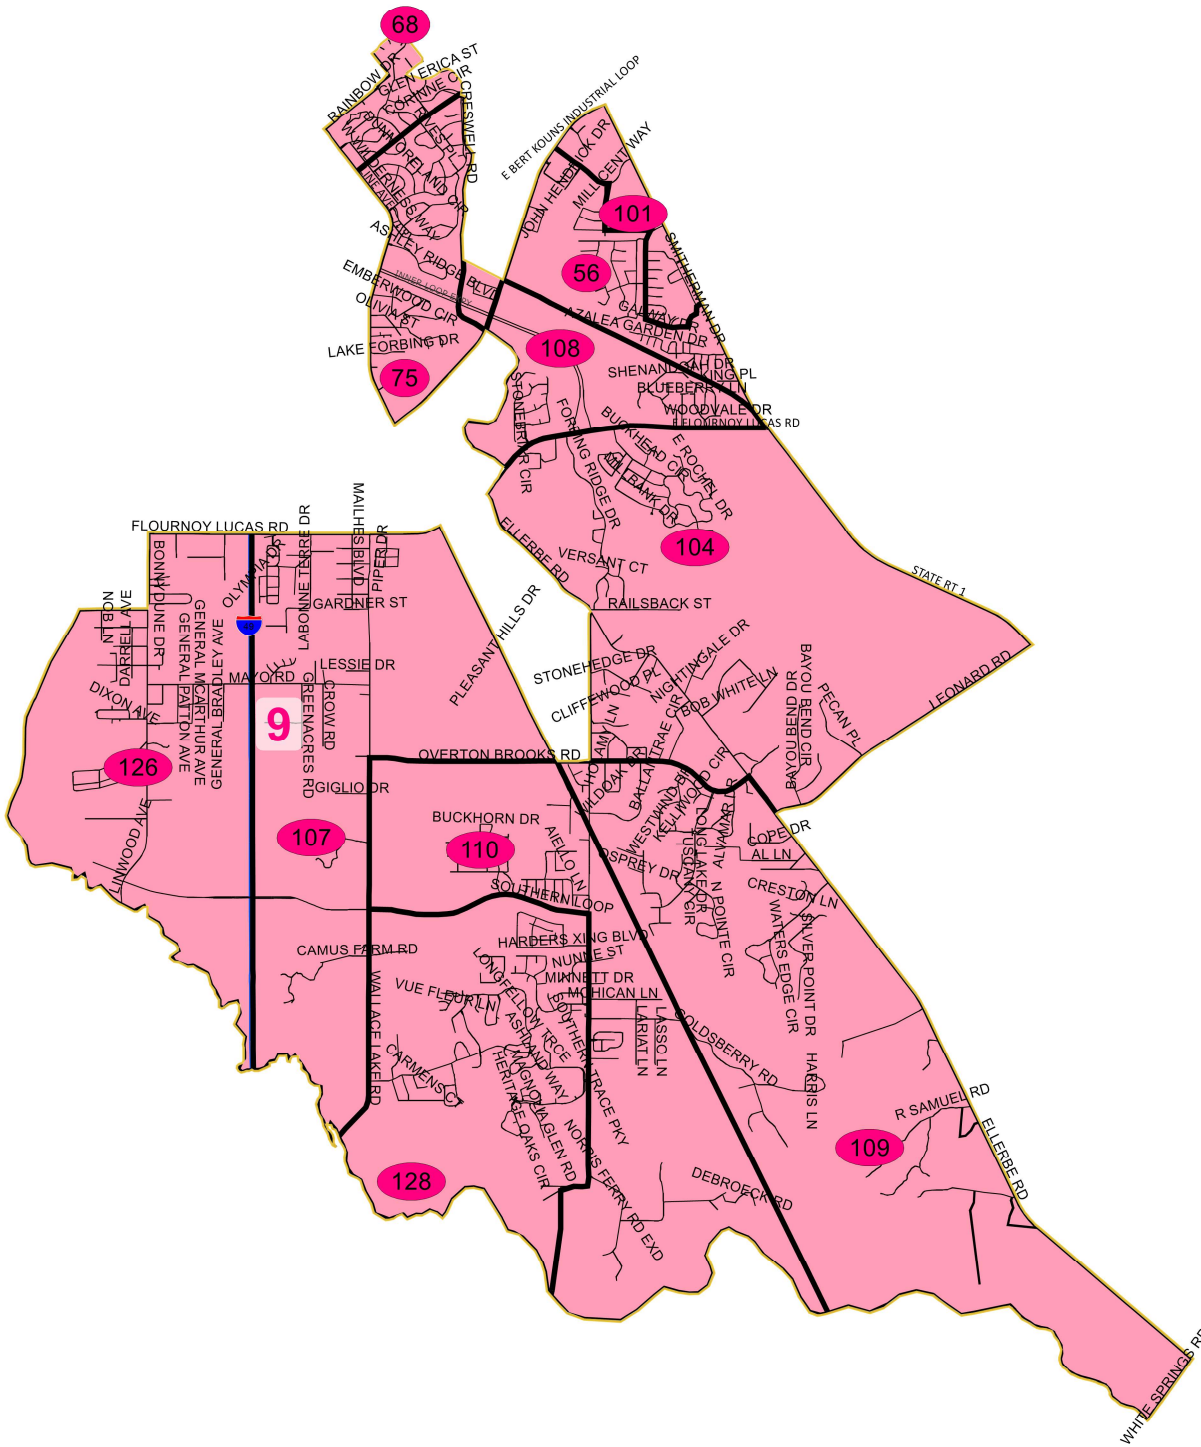

# 2022 Caddo SB Plan A-1

## District: 9

Field	Value
District	9
Population	20864
Deviation	1,043
% Deviation	5.26%
White	15619
% White	74.86%
Black	2919
% Black	13.99%
Other	232
% Other	1.11%
18+_Pop	15909
18+_Wht	12191
% 18+_Wht	76.63%
18+_Blk	2089
% 18+_Blk	13.13%
18+_Oth	162
% 18+_Oth	1.02%

### Map layers

- Districts
- Voting District
- County
- District**
- 1
- 10
- 11
- 12
- 2
- 3
- 4
- 5
- 6
- 7
- 8
- 9
- Other

©2021 CALIPER

Cedric Floyd, President & CEO  
 P.O. Box 141  
 Kenner, LA 70063  
 (504) 450-3474