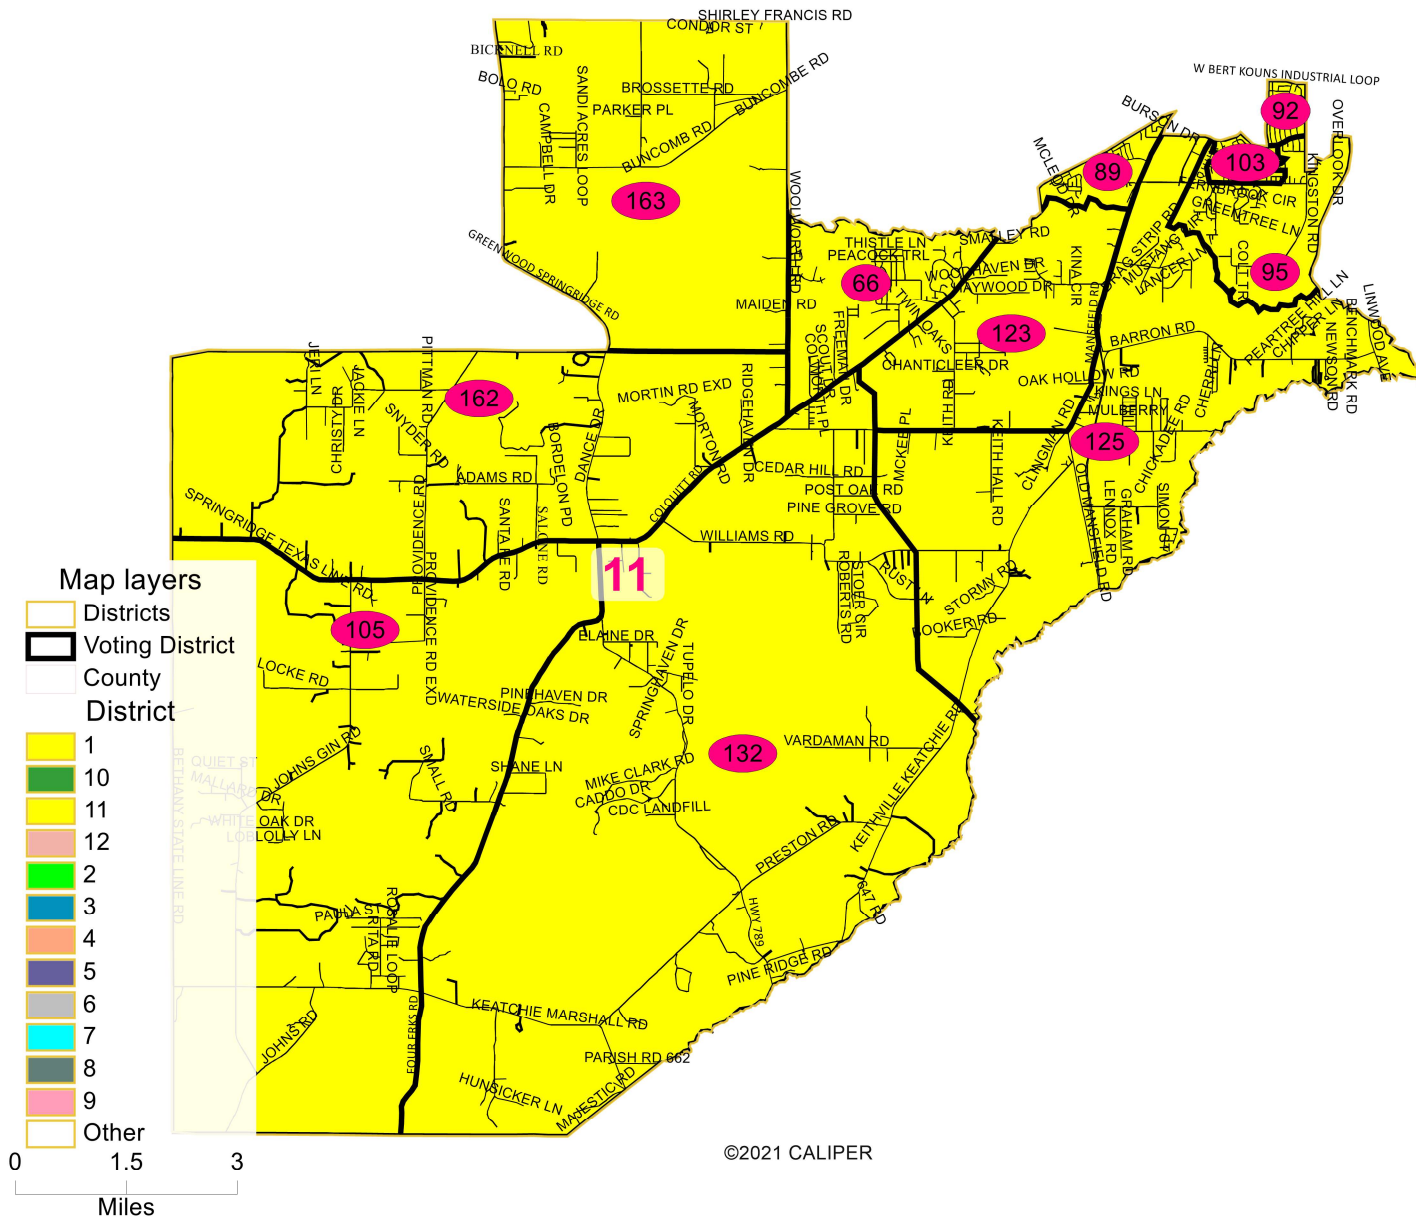

2022 Caddo SB Plan A-1

District: 11

Field	Value
District	11
Population	20257
Deviation	436
% Deviation	2.2%
White	12985
% White	64.1%
Black	5715
% Black	28.21%
Other	267
% Other	1.32%
18+_Pop	15899
18+_Wht	10617
% 18+_Wht	66.78%
18+_Blk	4158
% 18+_Blk	26.15%
18+_Oth	159
% 18+_Oth	1%

©2021 CALIPER