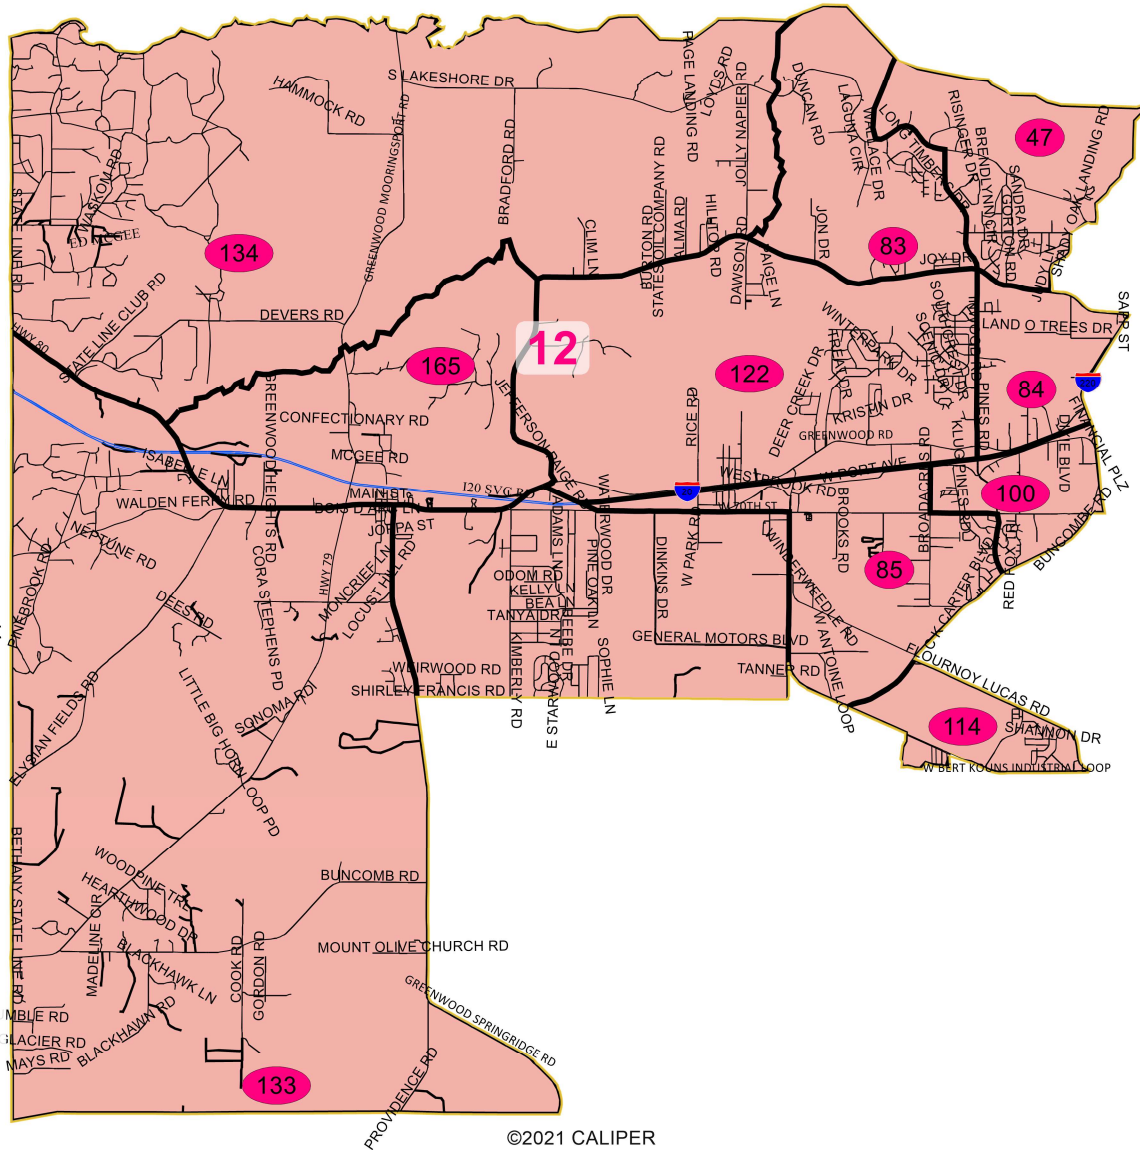

2022 Caddo SB Plan A-1

District: 12

Field	Value
District	12
Population	20190
Deviation	369
% Deviation	1.86%
White	6702
% White	33.19%
Black	11752
% Black	58.21%
Other	679
% Other	3.36%
18+_Pop	15754
18+_Wht	5728
% 18+_Wht	36.36%
18+_BLK	8826
% 18+_BLK	56.02%
18+_Oth	457
% 18+_Oth	2.9%