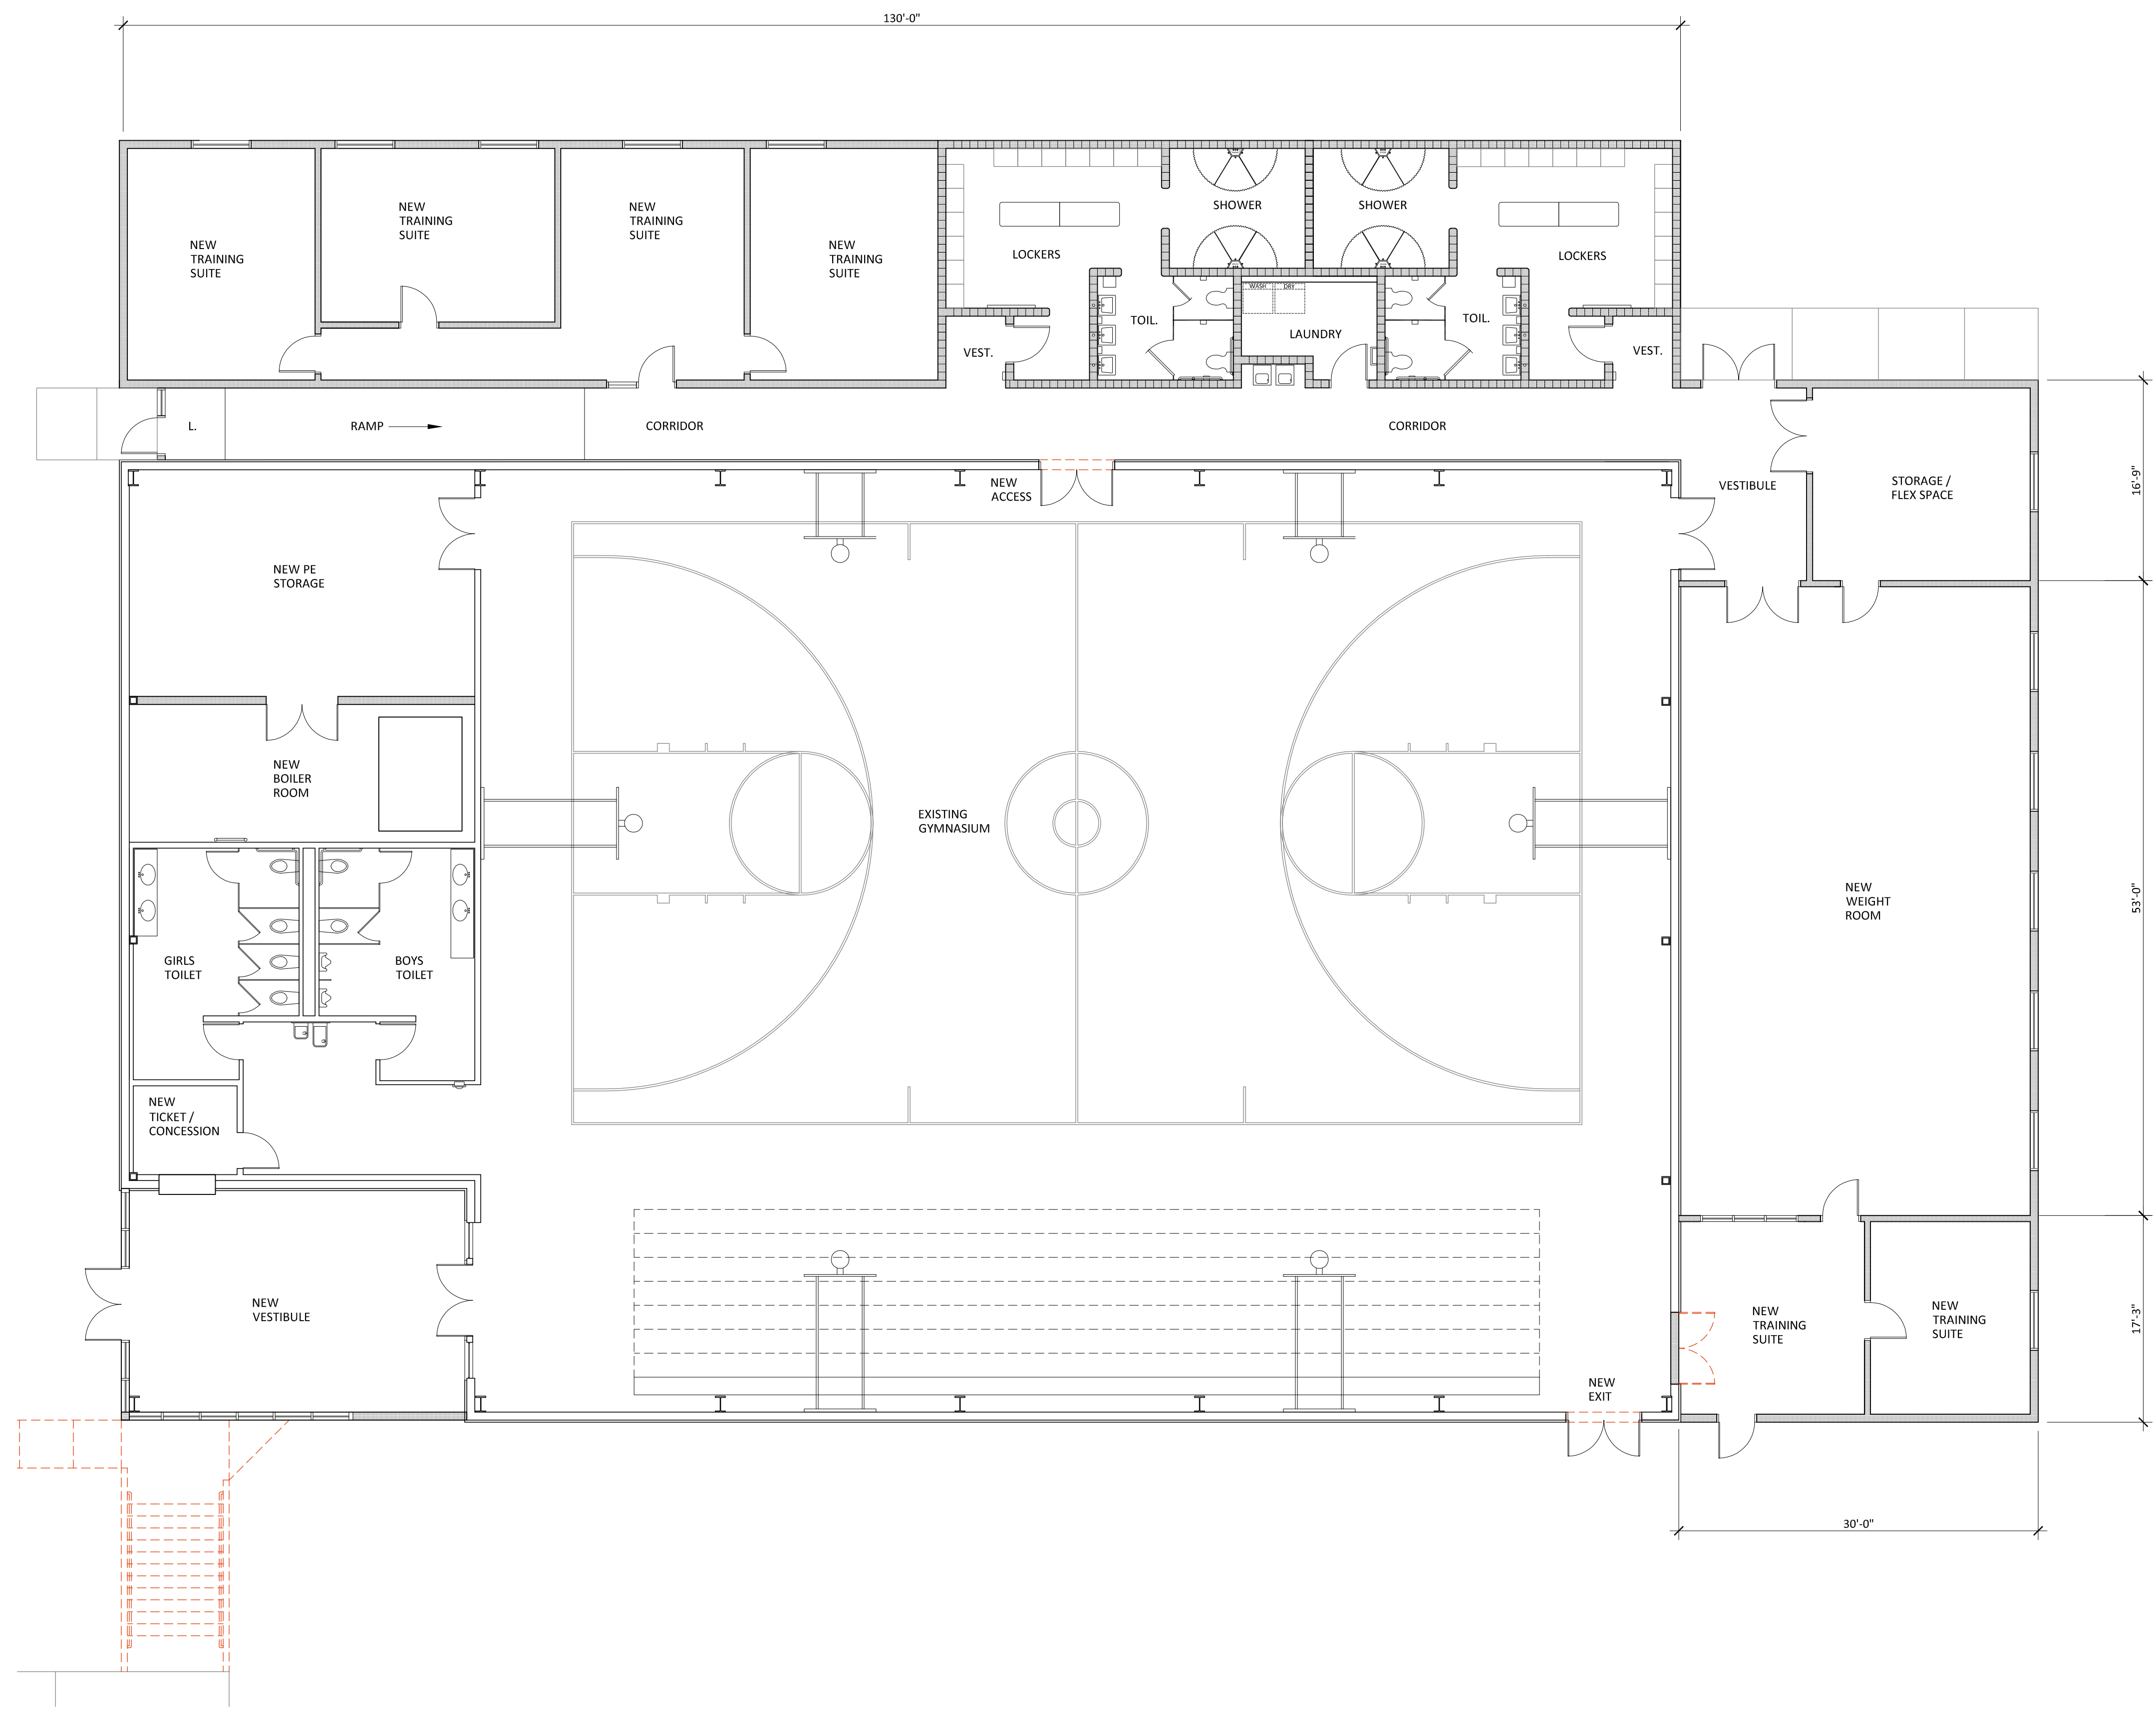

Copyright Straightline, PLLC

DUFUR SCHOOL DISTRICT #29
NEW LOCKER, TRAINING, & WEIGHT ROOM

STRAIGHTLINE
ARCHITECTURE

4521 South Cloverdale Road,
Suite 102 - Boise, Idaho 83709
P: 208.991.0855
Scott@StraightlineArchitects.com

Date: 7-16-2018
Project: 1625
Drawn by: S.Marshall
T.Tran
Version History:

SCHEMATIC DESIGN

DRAWING NO.

PLAN

Floor Plan - Overall
SCALE: 1/8" = 1'-0"