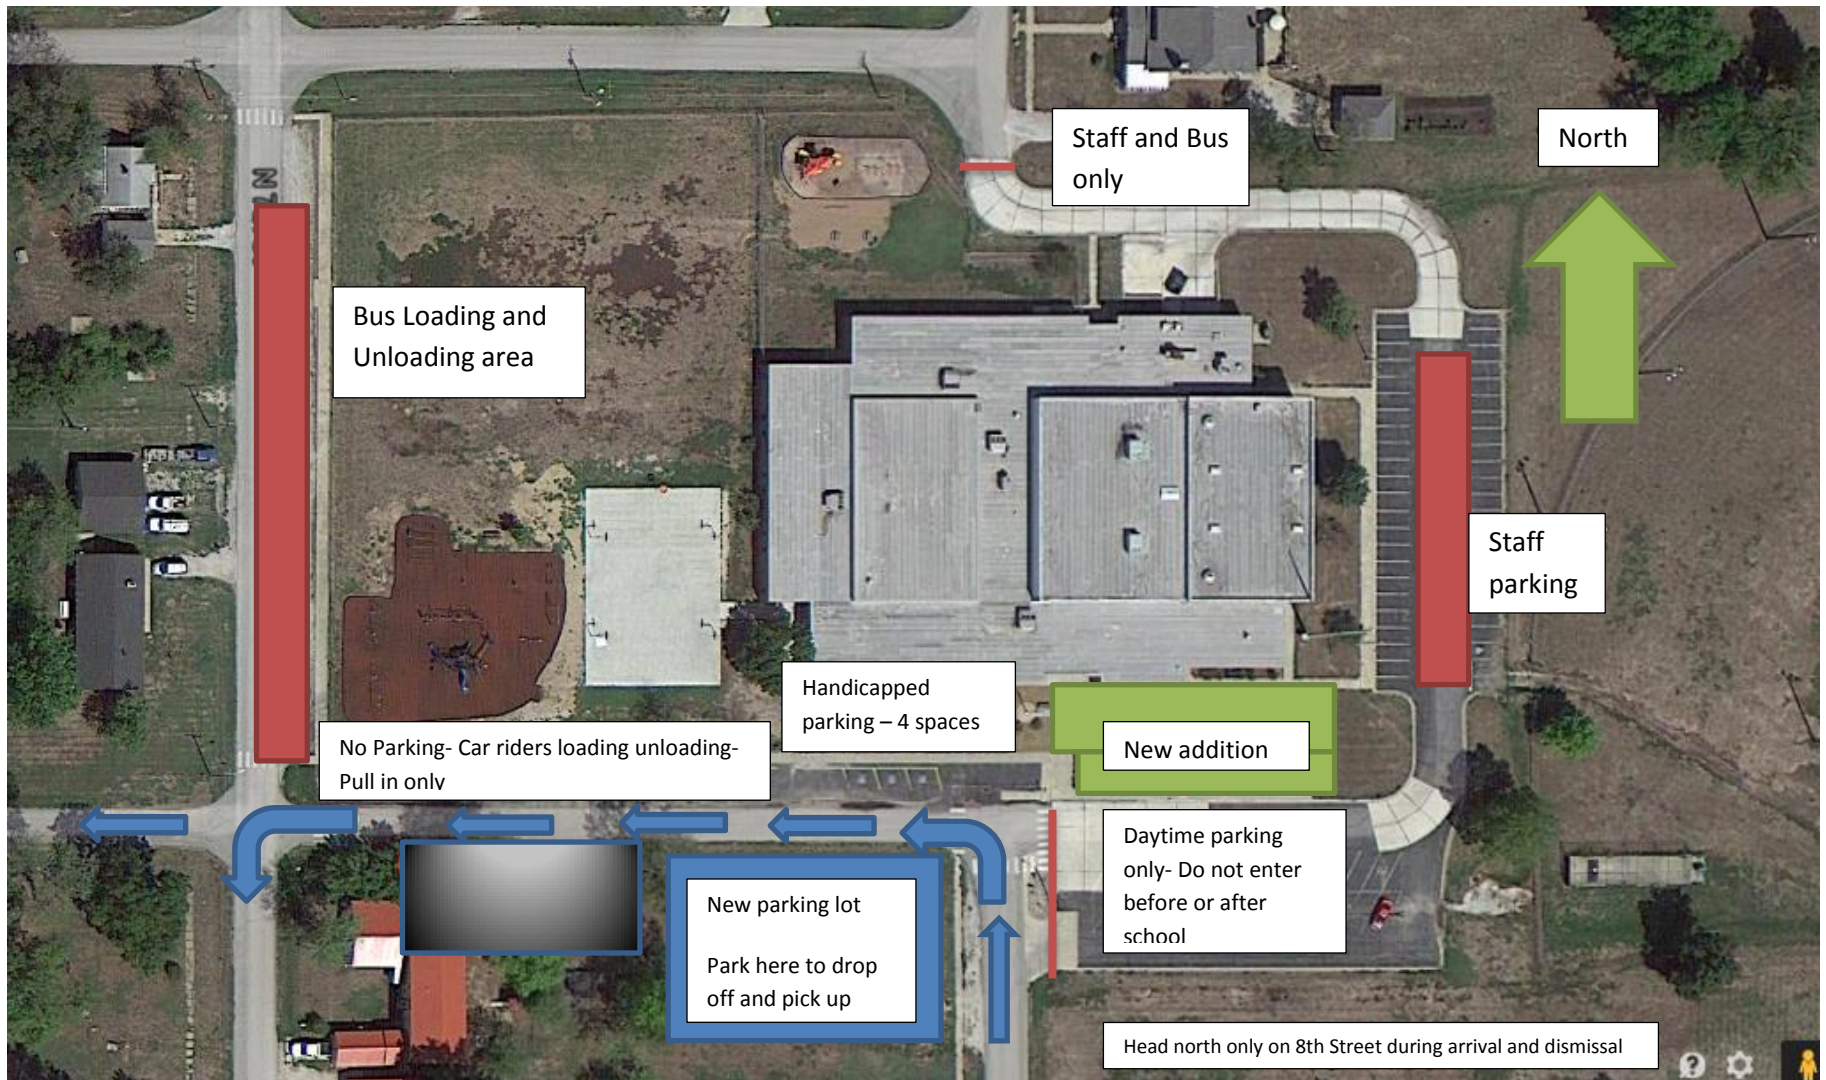

LaCygne Elementary Drop Off and Pick Up Plan

Car Riders: Drop off and pick up in front of playground fence. You may pull in off the main street so students are dropped off at the sidewalk. Your car should be facing west parallel to the sidewalk. This allows you to not back out and disrupt the flow of traffic or possibly back over a parent or child crossing the street.

Staying in your car and allowing us to load and unload your students can greatly assist in the safety of dismissal and arrival.

If you must park and meet your child: Park in the paved parking lot on the south side of the street. Cross at the cross walk and meet your student. Do not yell or motion for them to cross the street to you.