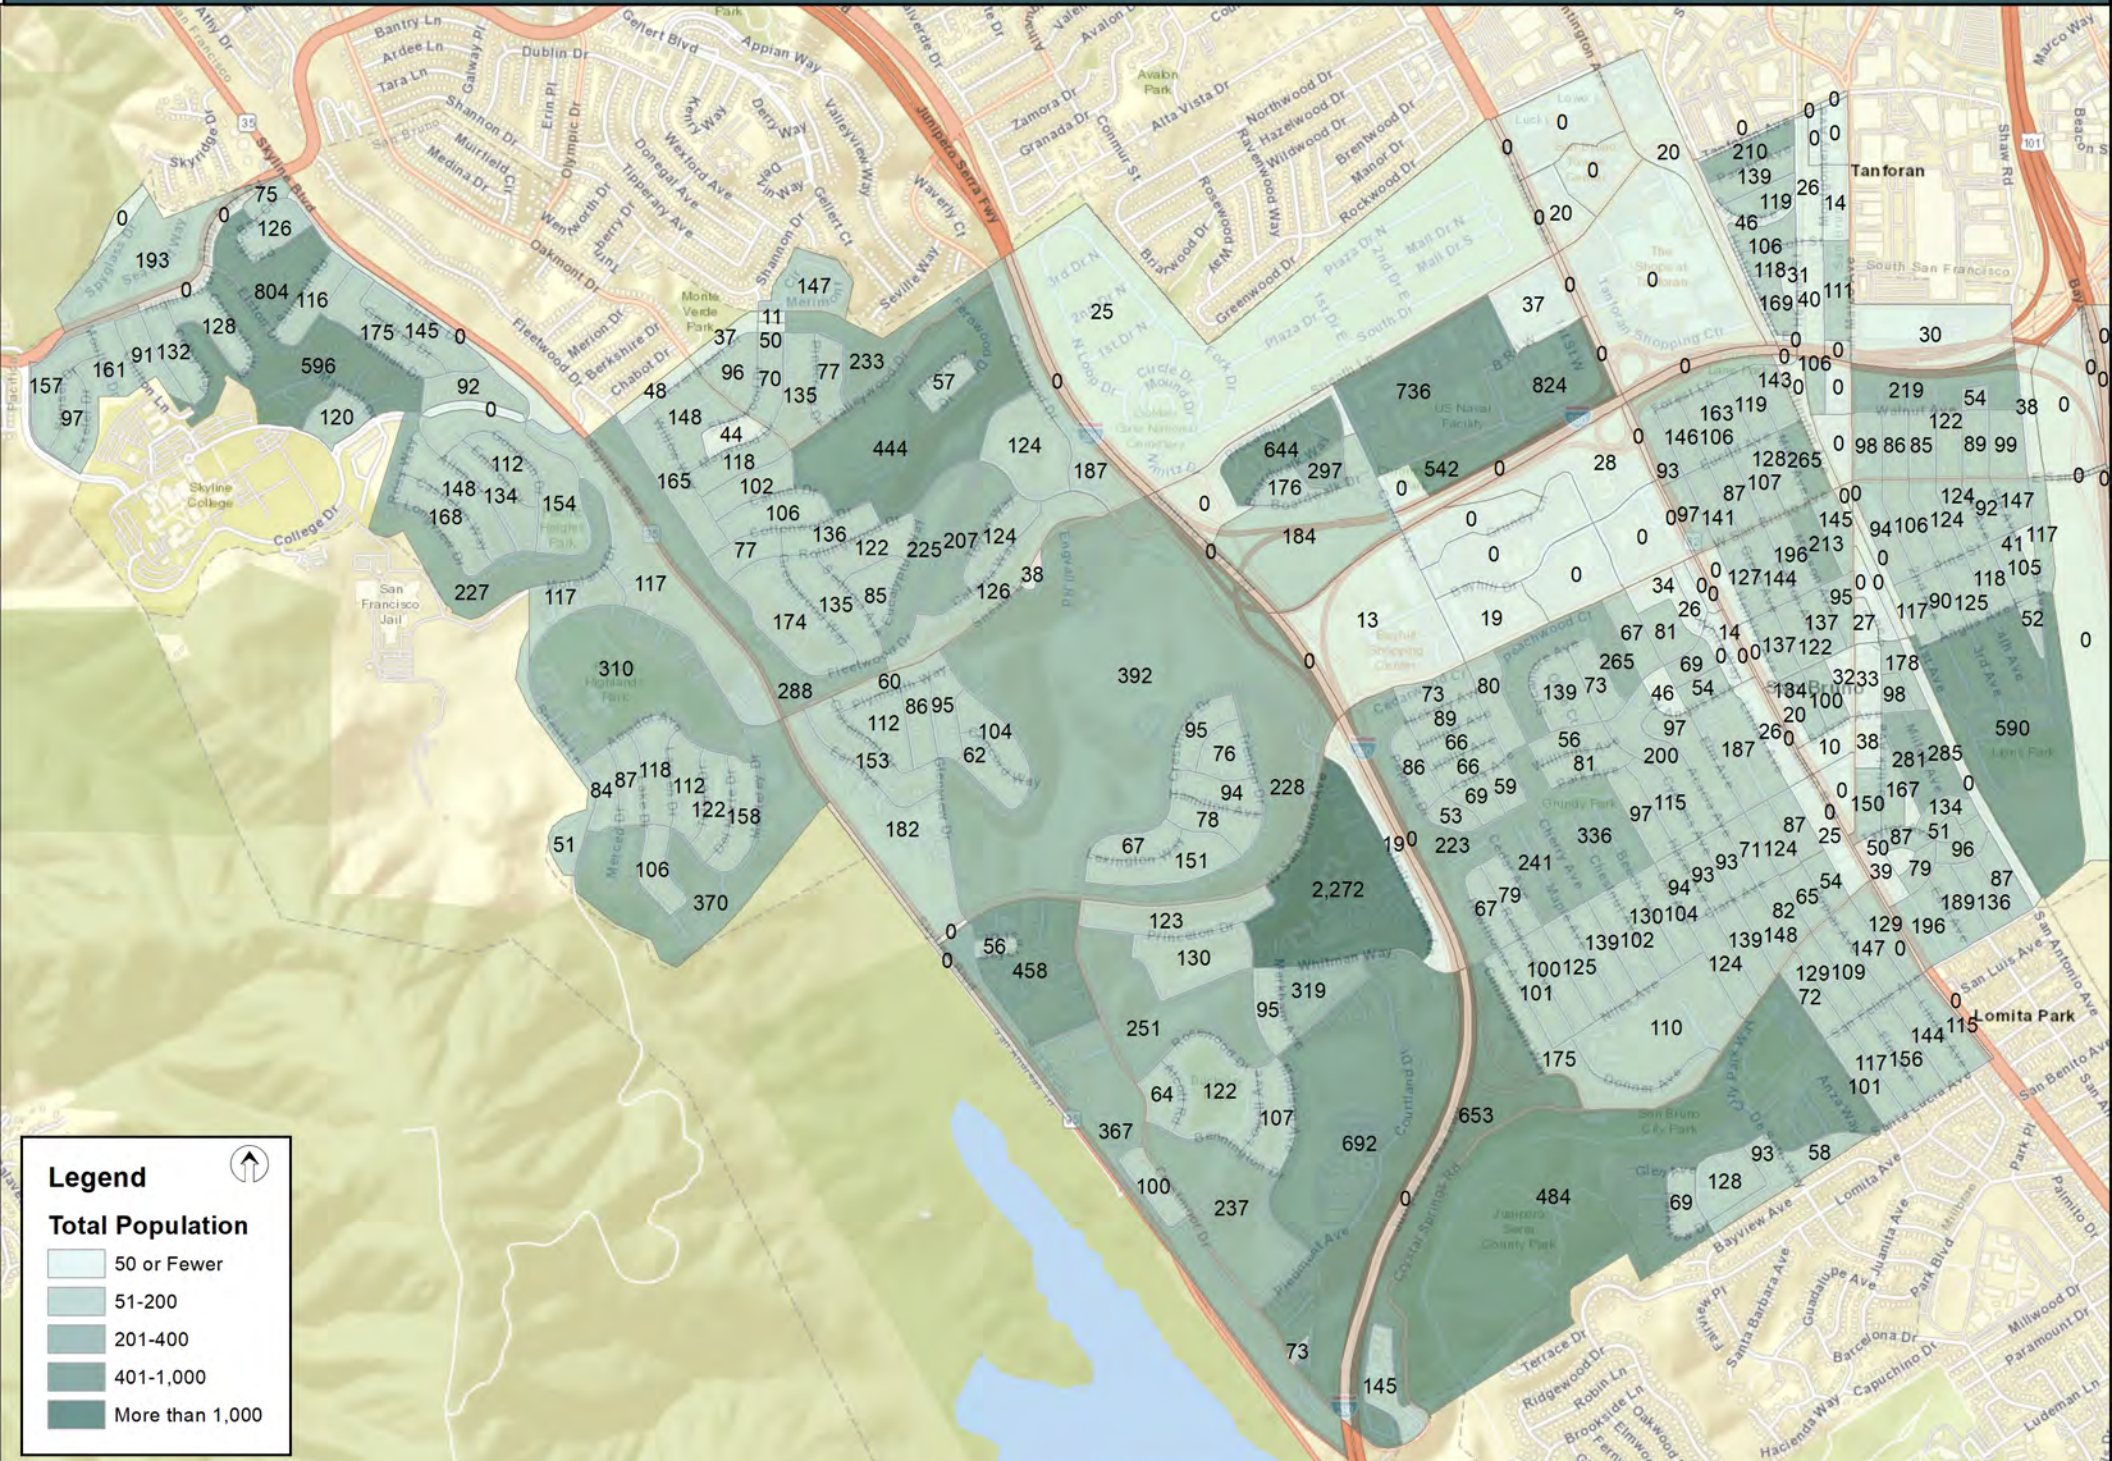

2020 Census Blocks with Total Population

San Bruno Park School District

Legend

Total Population

- 50 or Fewer
- 51-200
- 201-400
- 401-1,000
- More than 1,000

Sources: Esri, HERE, Garmin, USGS, Intermap, INCREMENT P, NRCan, Esri Japan, METI, Esri China (Hong Kong), Esri Korea, Esri (Thailand), NGCC, © OpenStreetMap contributors, and the GIS User Community