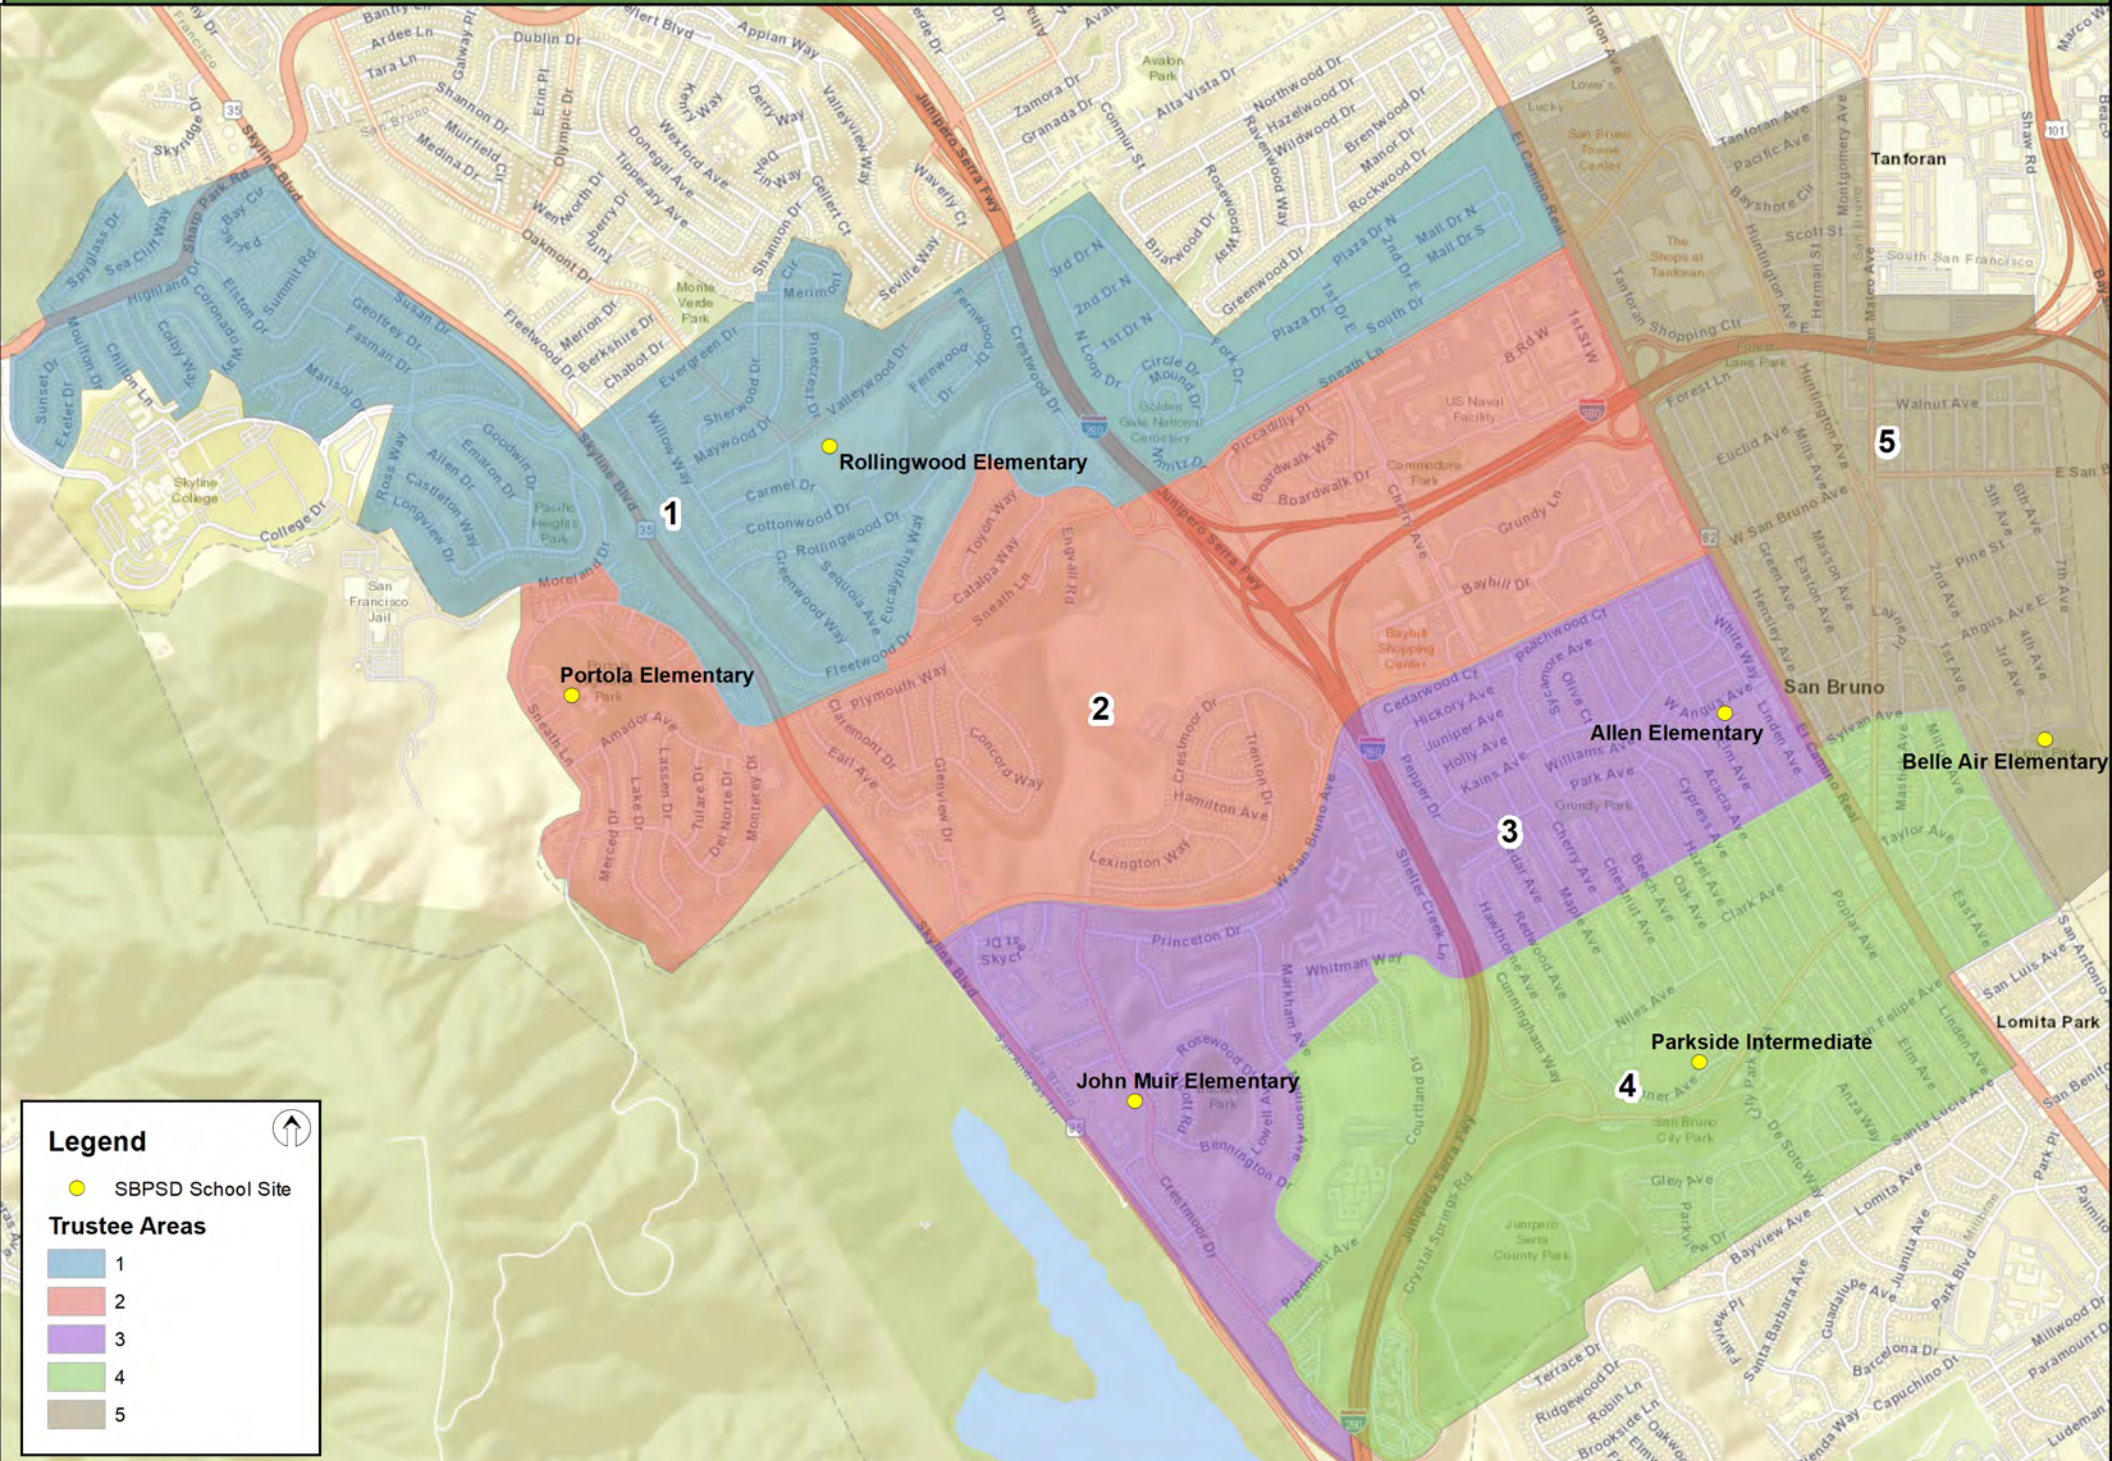

Trustee Areas: Green Map Option

San Bruno Park School District

Legend

- SBPSD School Site

Trustee Areas

- 1
- 2
- 3
- 4
- 5

Sources: Esri, HERE, Garmin, USGS, Intermap, INCREMENT P, NRCan, Esri Japan, METI, Esri China (Hong Kong), Esri Korea, Esri (Thailand), NGCC, © OpenStreetMap contributors, and the GIS User Community