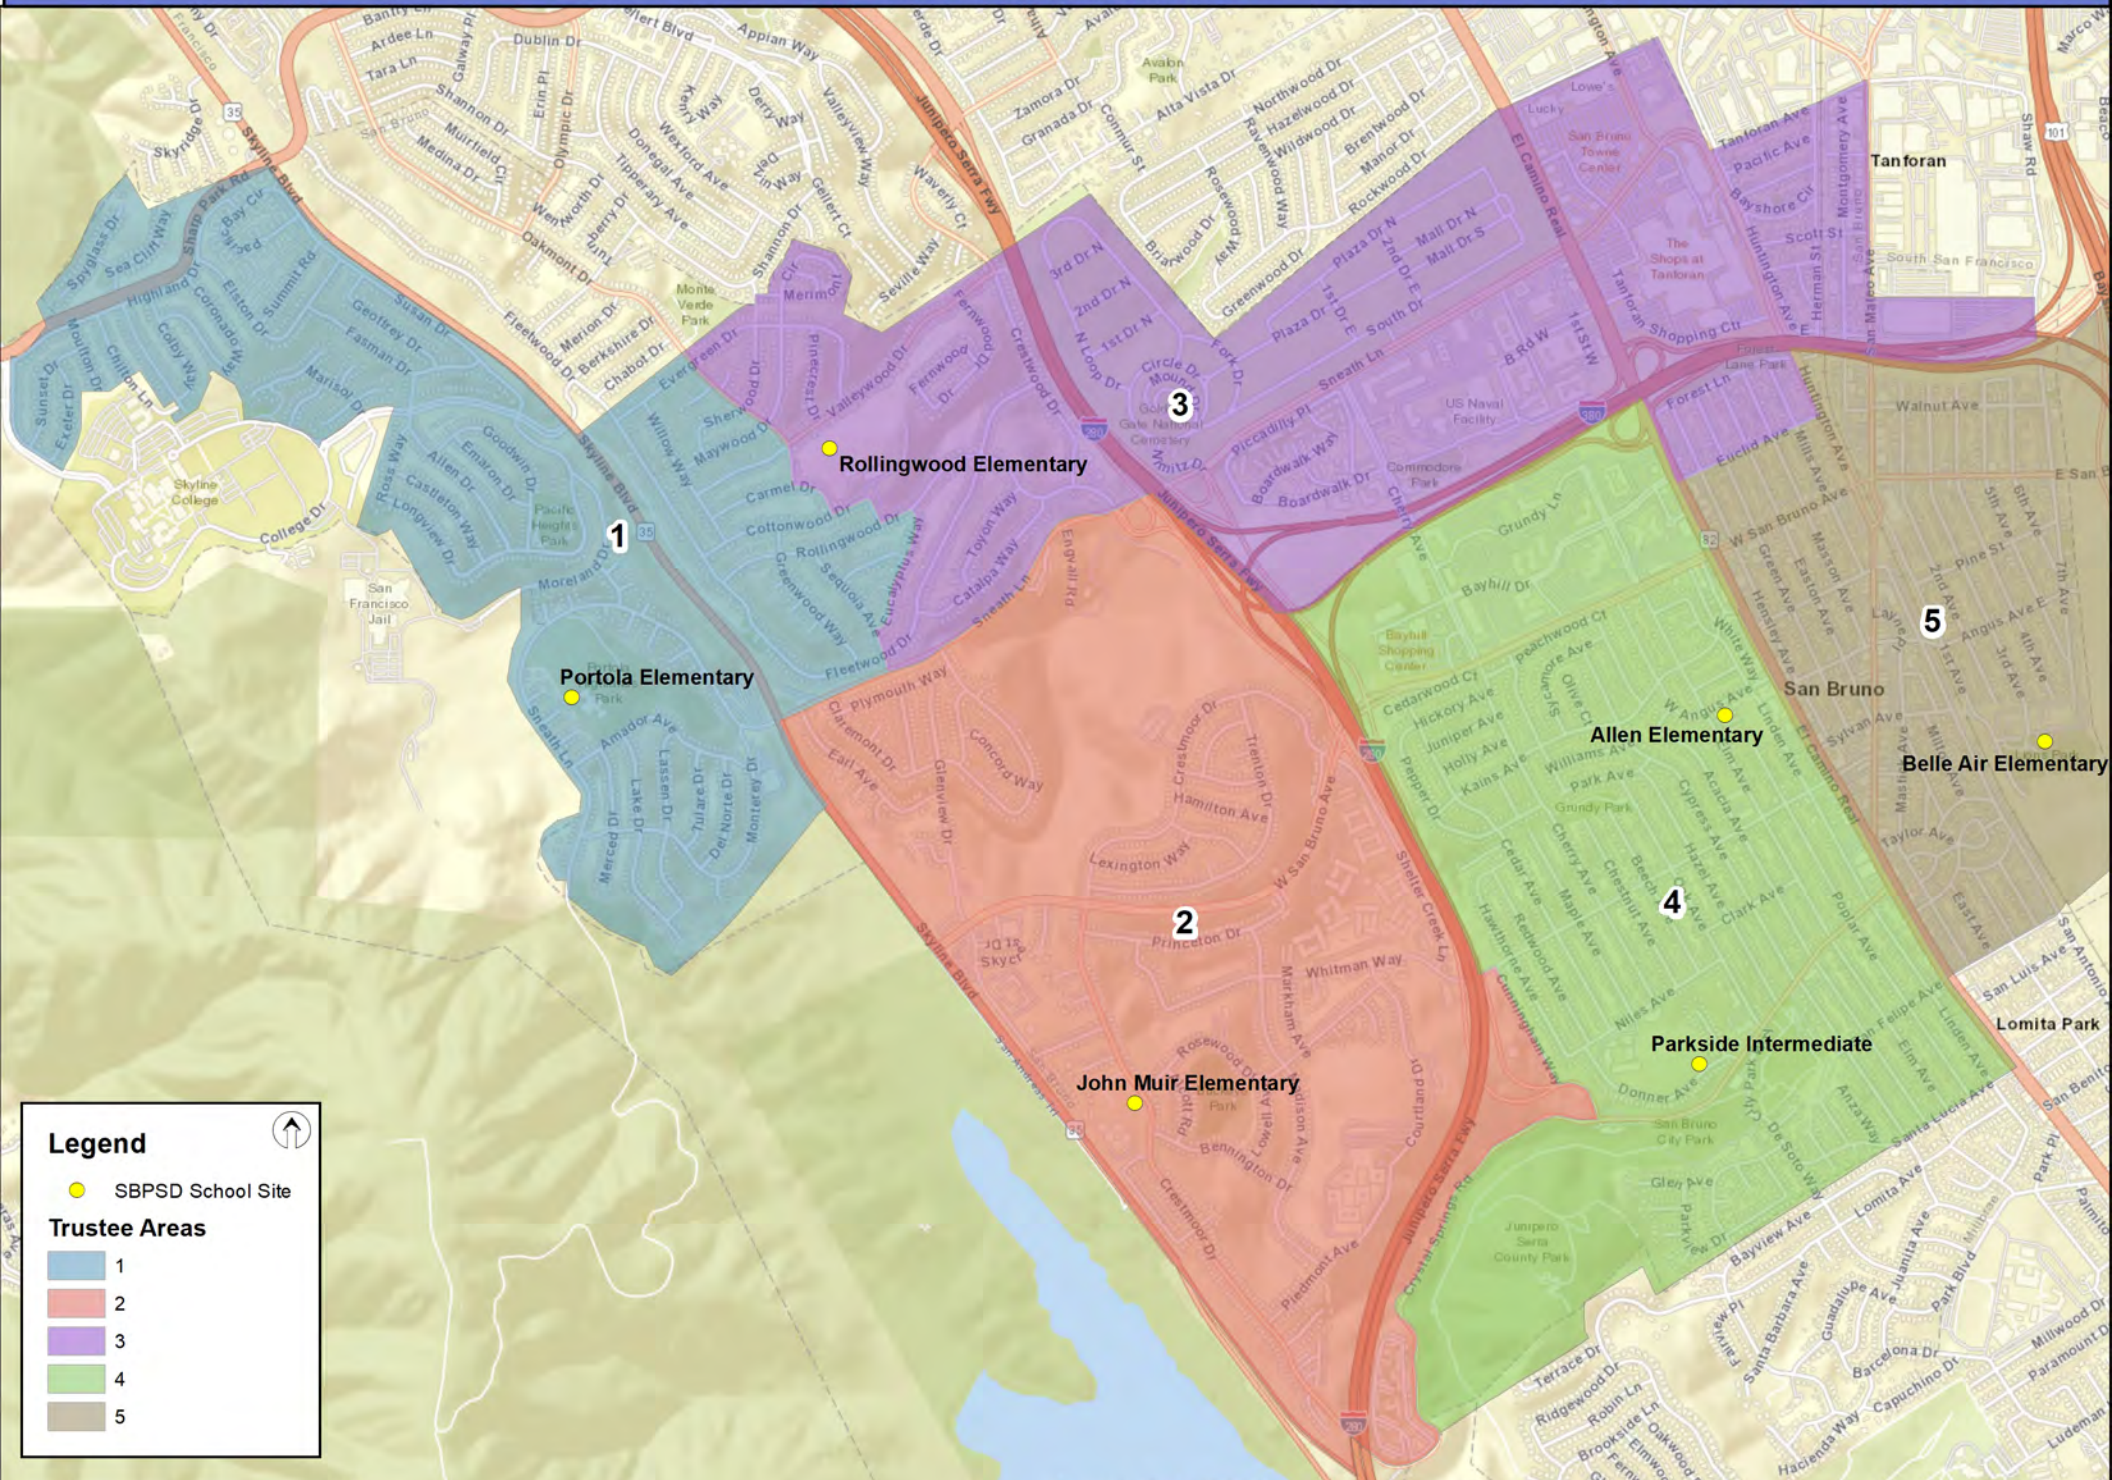

Trustee Areas: Blue Map Option

San Bruno Park School District

Legend

● SBPSD School Site

Trustee Areas

- 1
- 2
- 3
- 4
- 5

Sources: Esri, HERE, Garmin, USGS, Intermap, INCREMENT P, NRCan, Esri Japan, METI, Esri China (Hong Kong), Esri Korea, Esri (Thailand), NGCC, © OpenStreetMap contributors, and the GIS User Community