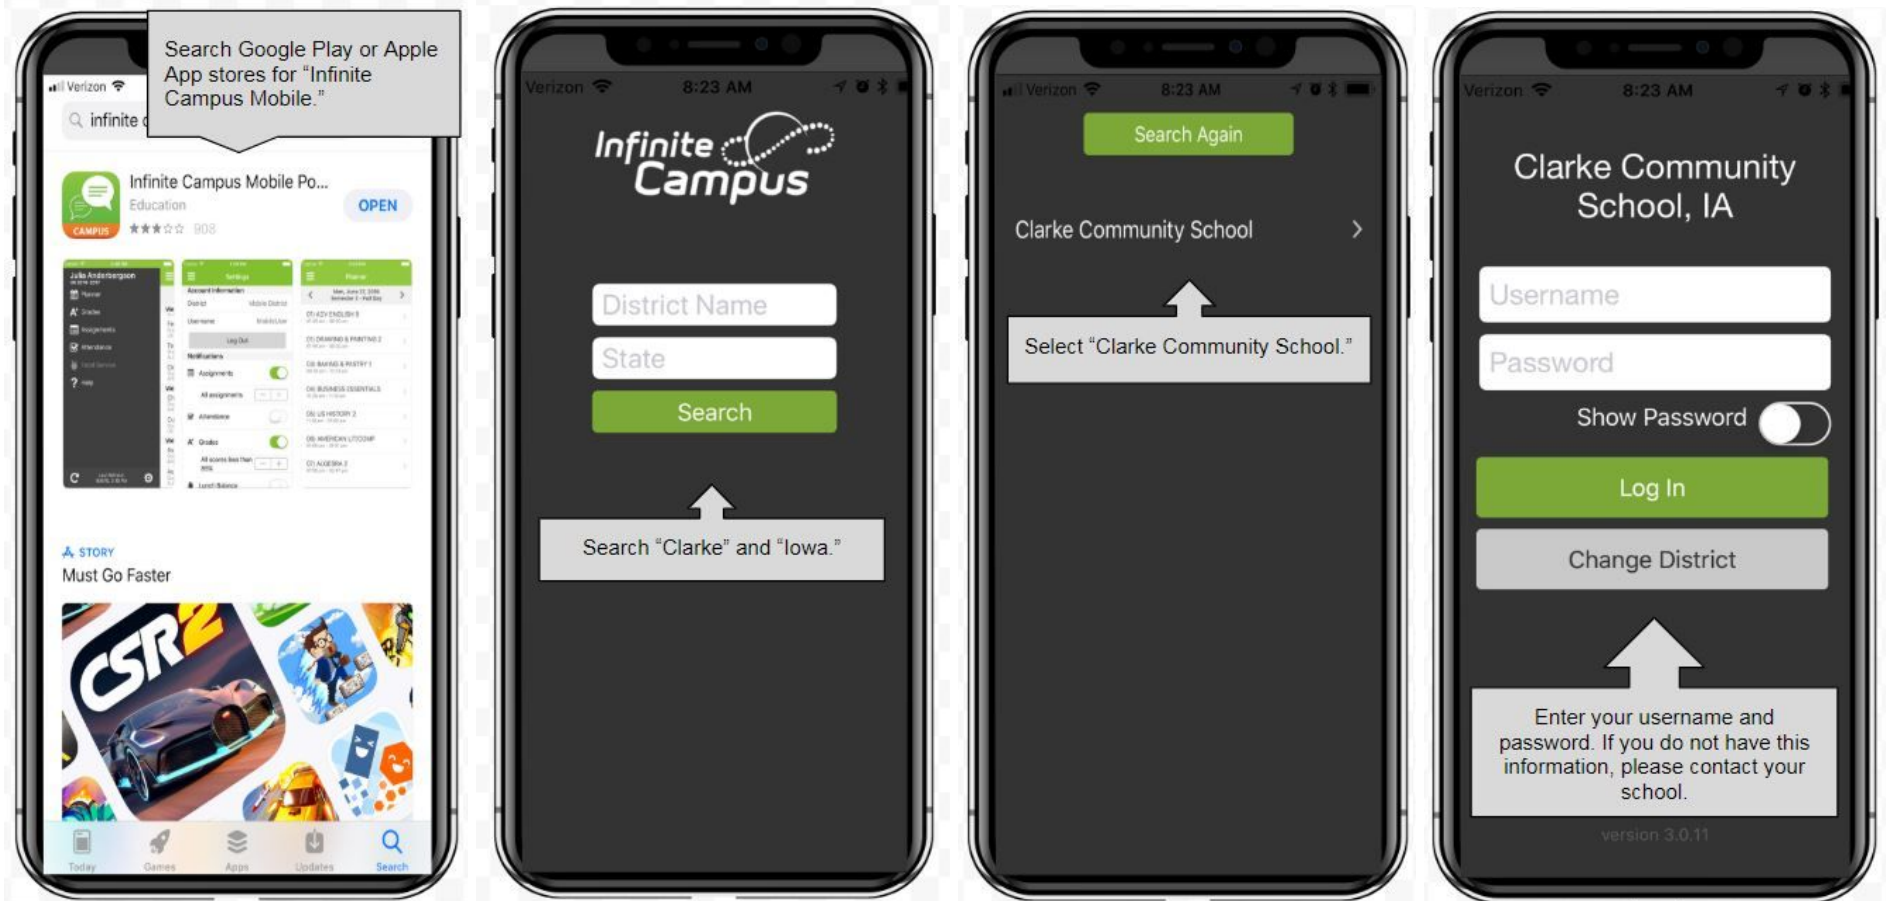

Infinite Campus - Mobile

District ID: RKWMHG

Infinite Campus - Mobile

District ID: RKWMHG