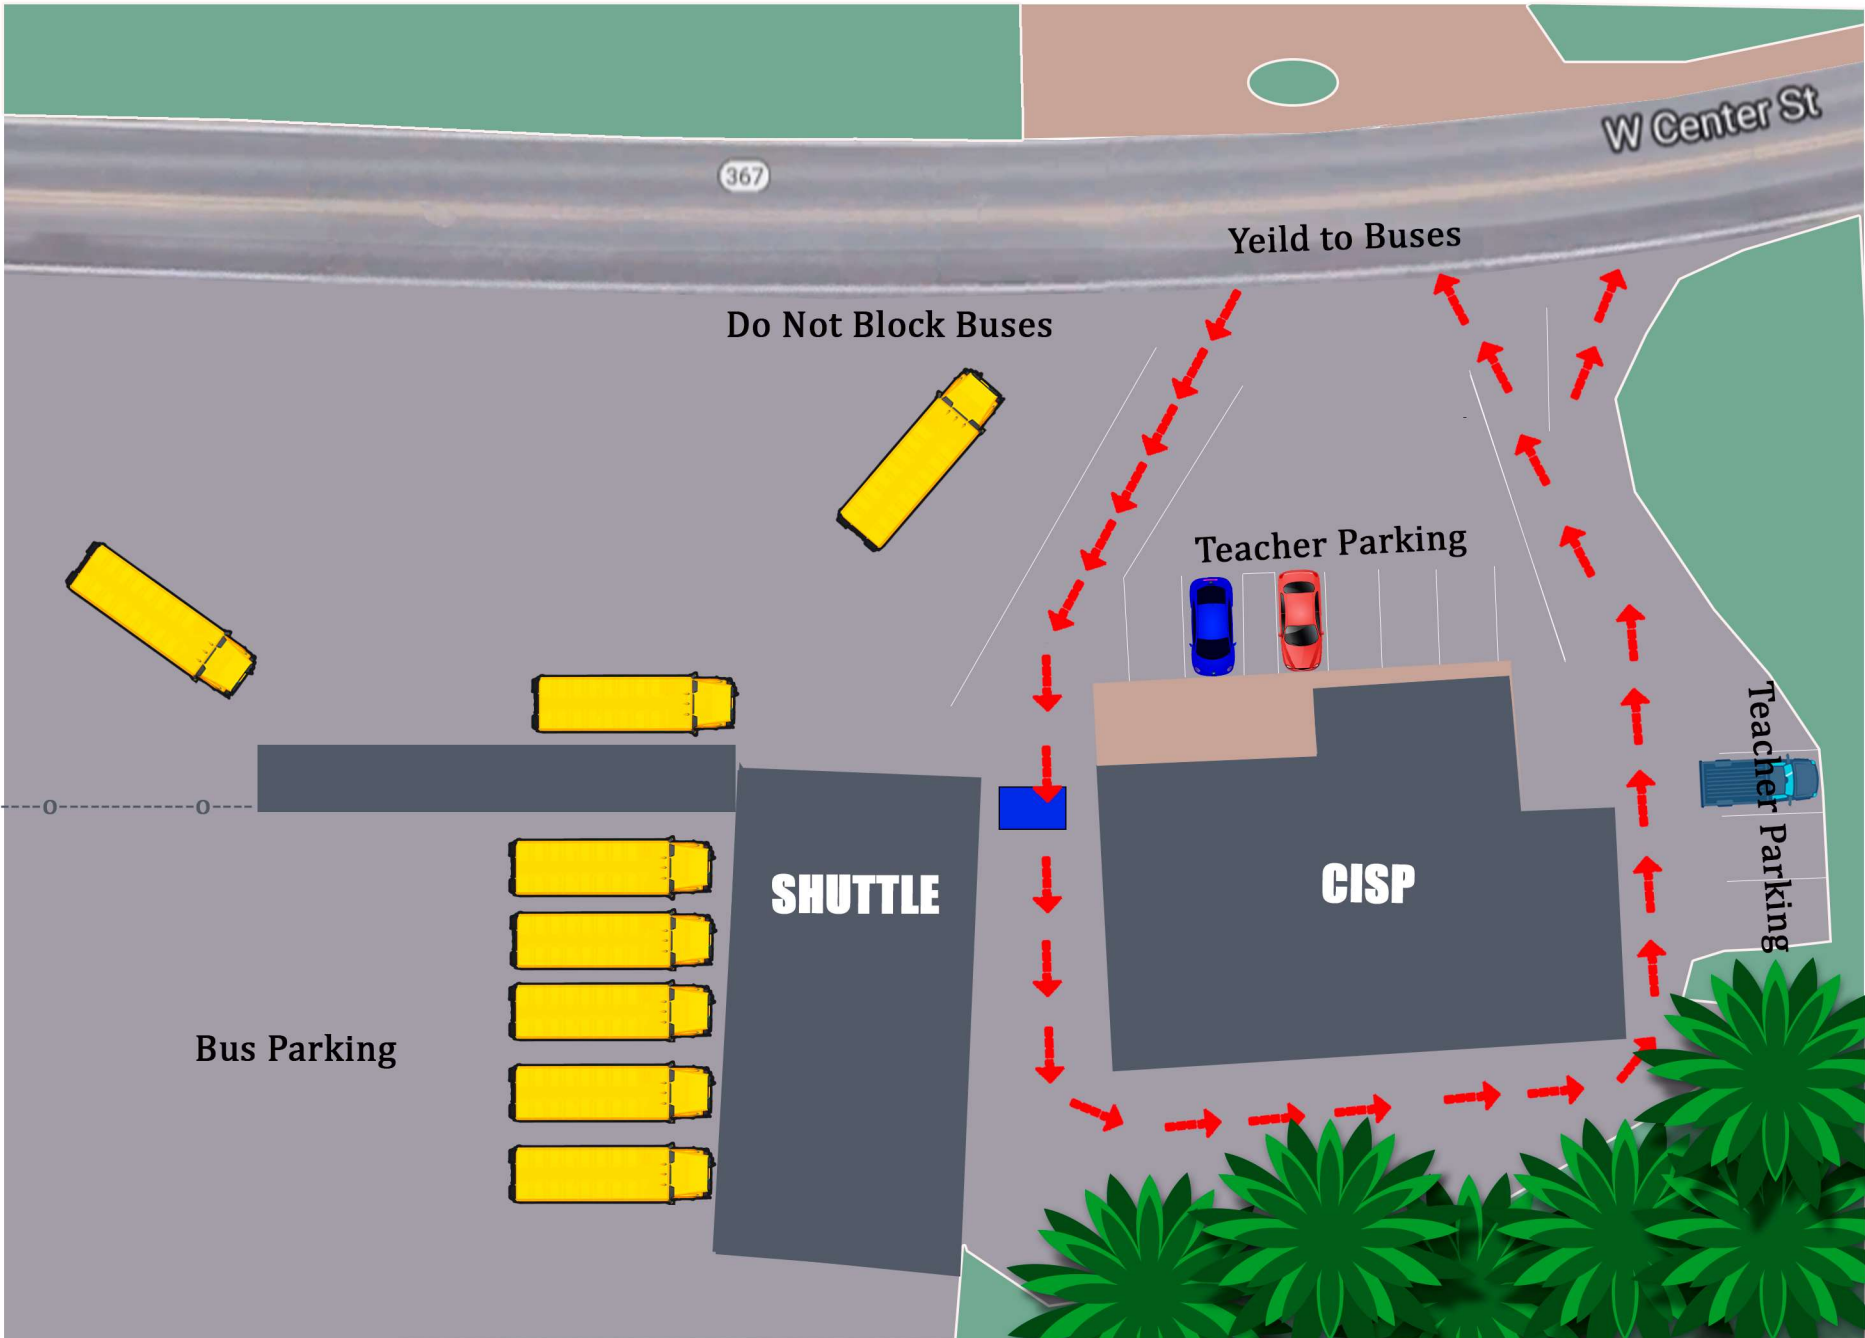

# BEEBE CAMPUS

Parents may drop off students between 7:15-7:35.  
This is in the School Zone.  
NO CELL PHONES ALLOWED.

# S H U T T L E