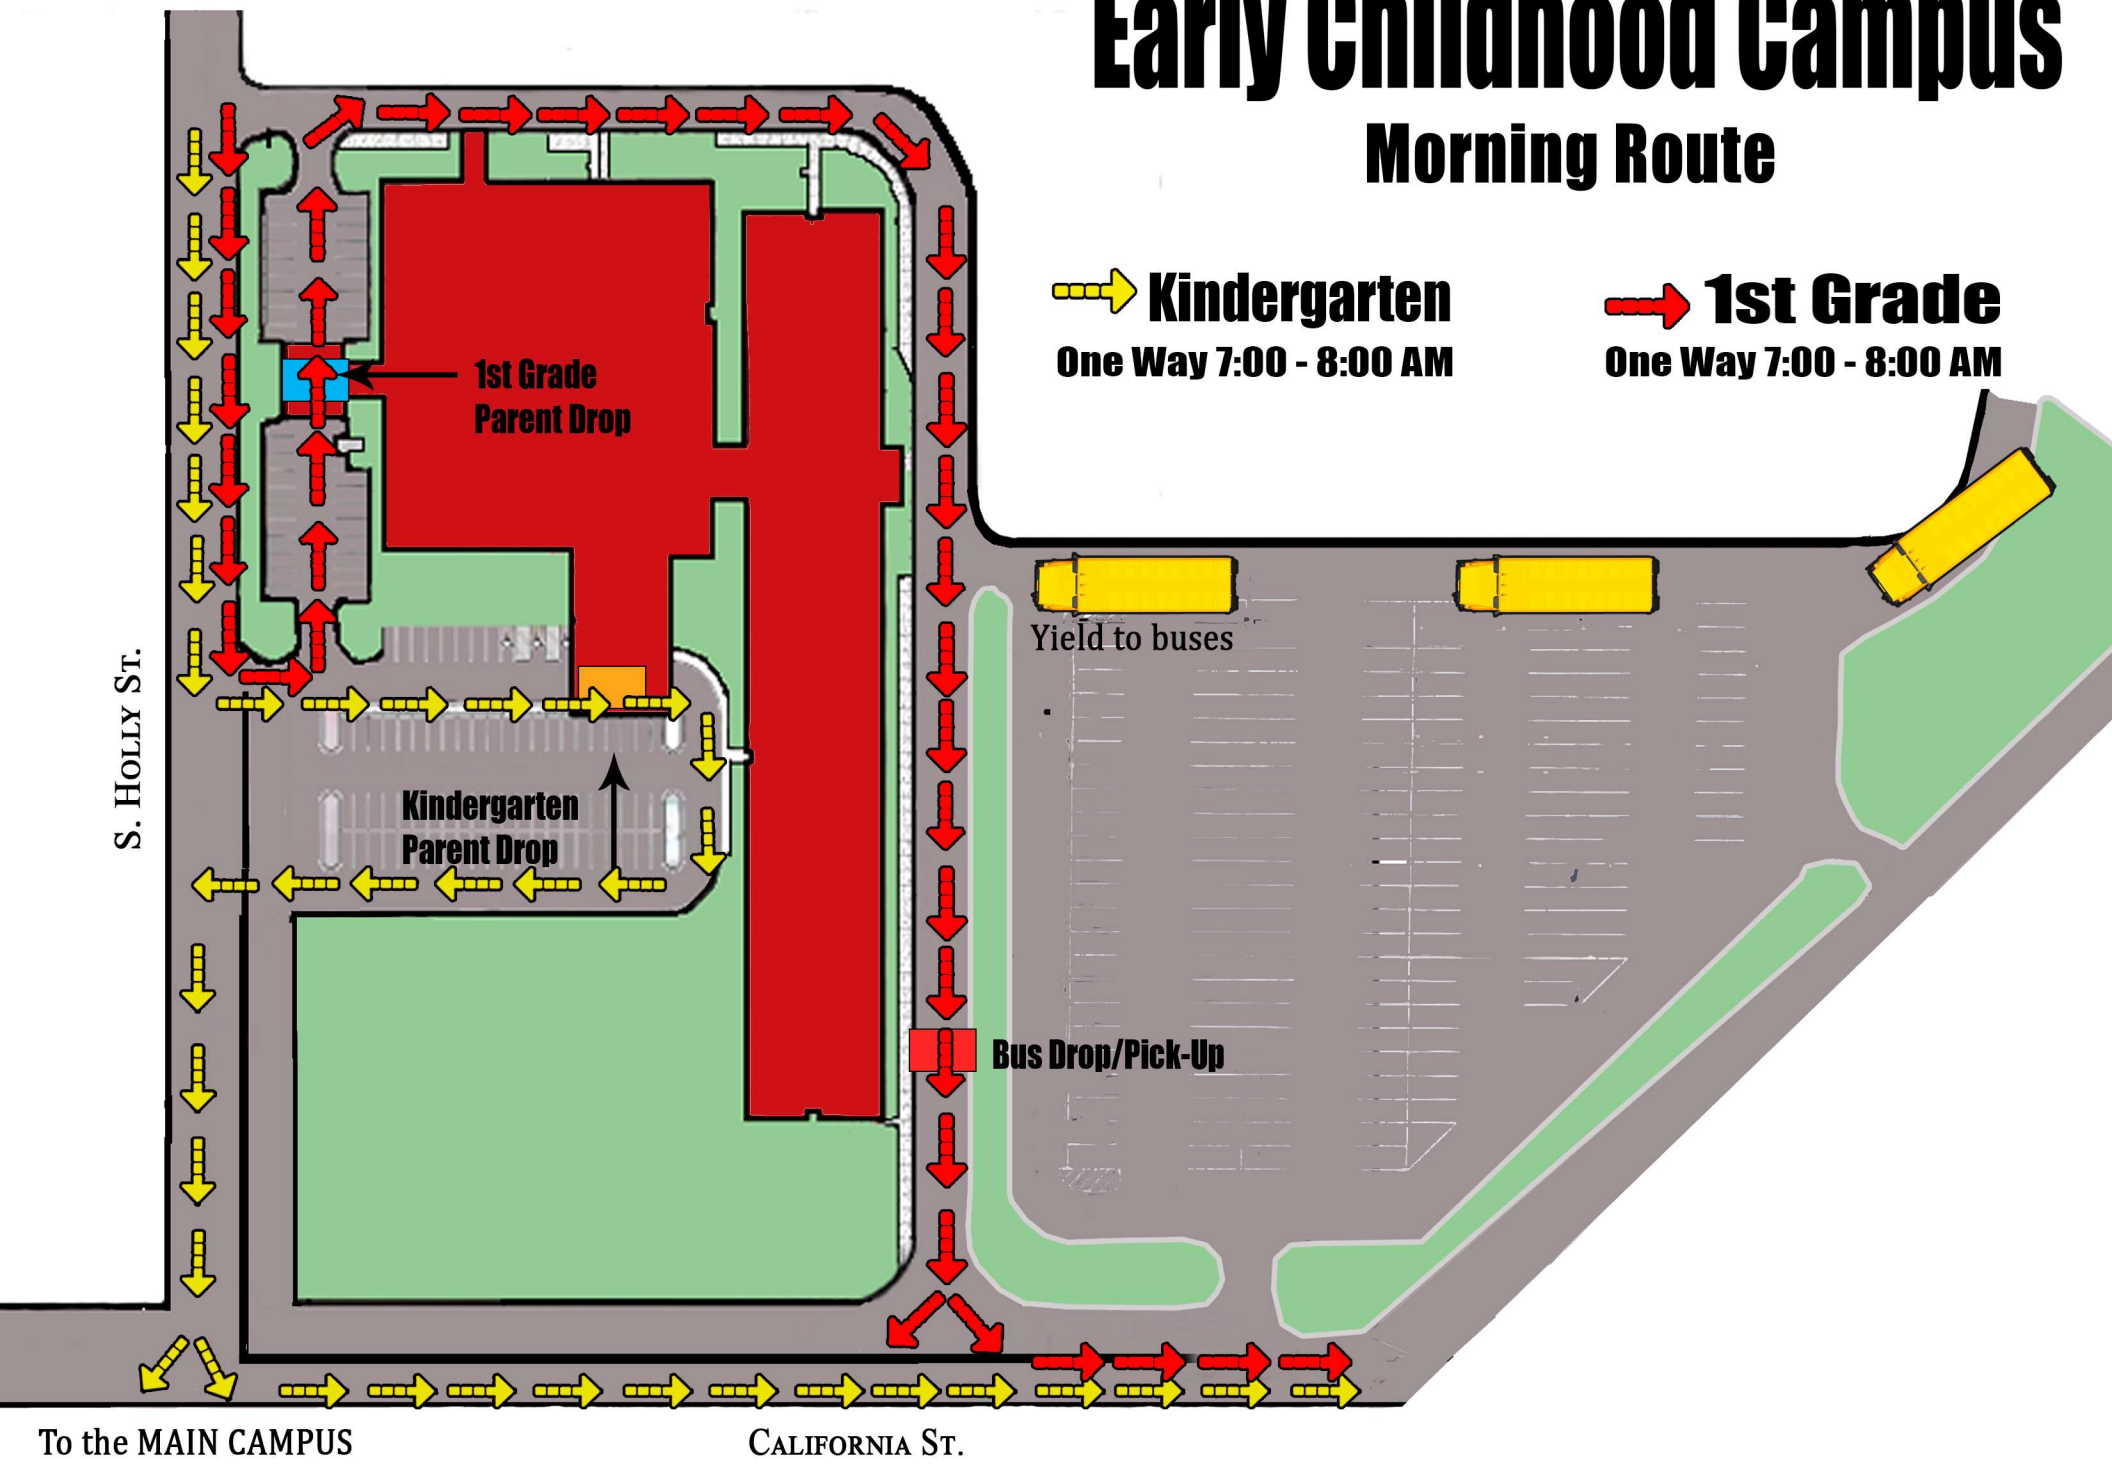

Early Childhood Campus

Morning Route

 **Kindergarten**
One Way 7:00 - 8:00 AM

 **1st Grade**
One Way 7:00 - 8:00 AM

S. HOLLY ST.

To the MAIN CAMPUS

CALIFORNIA ST.

1st Grade Parent Drop

Kindergarten Parent Drop

Yield to buses

Bus Drop/Pick-Up