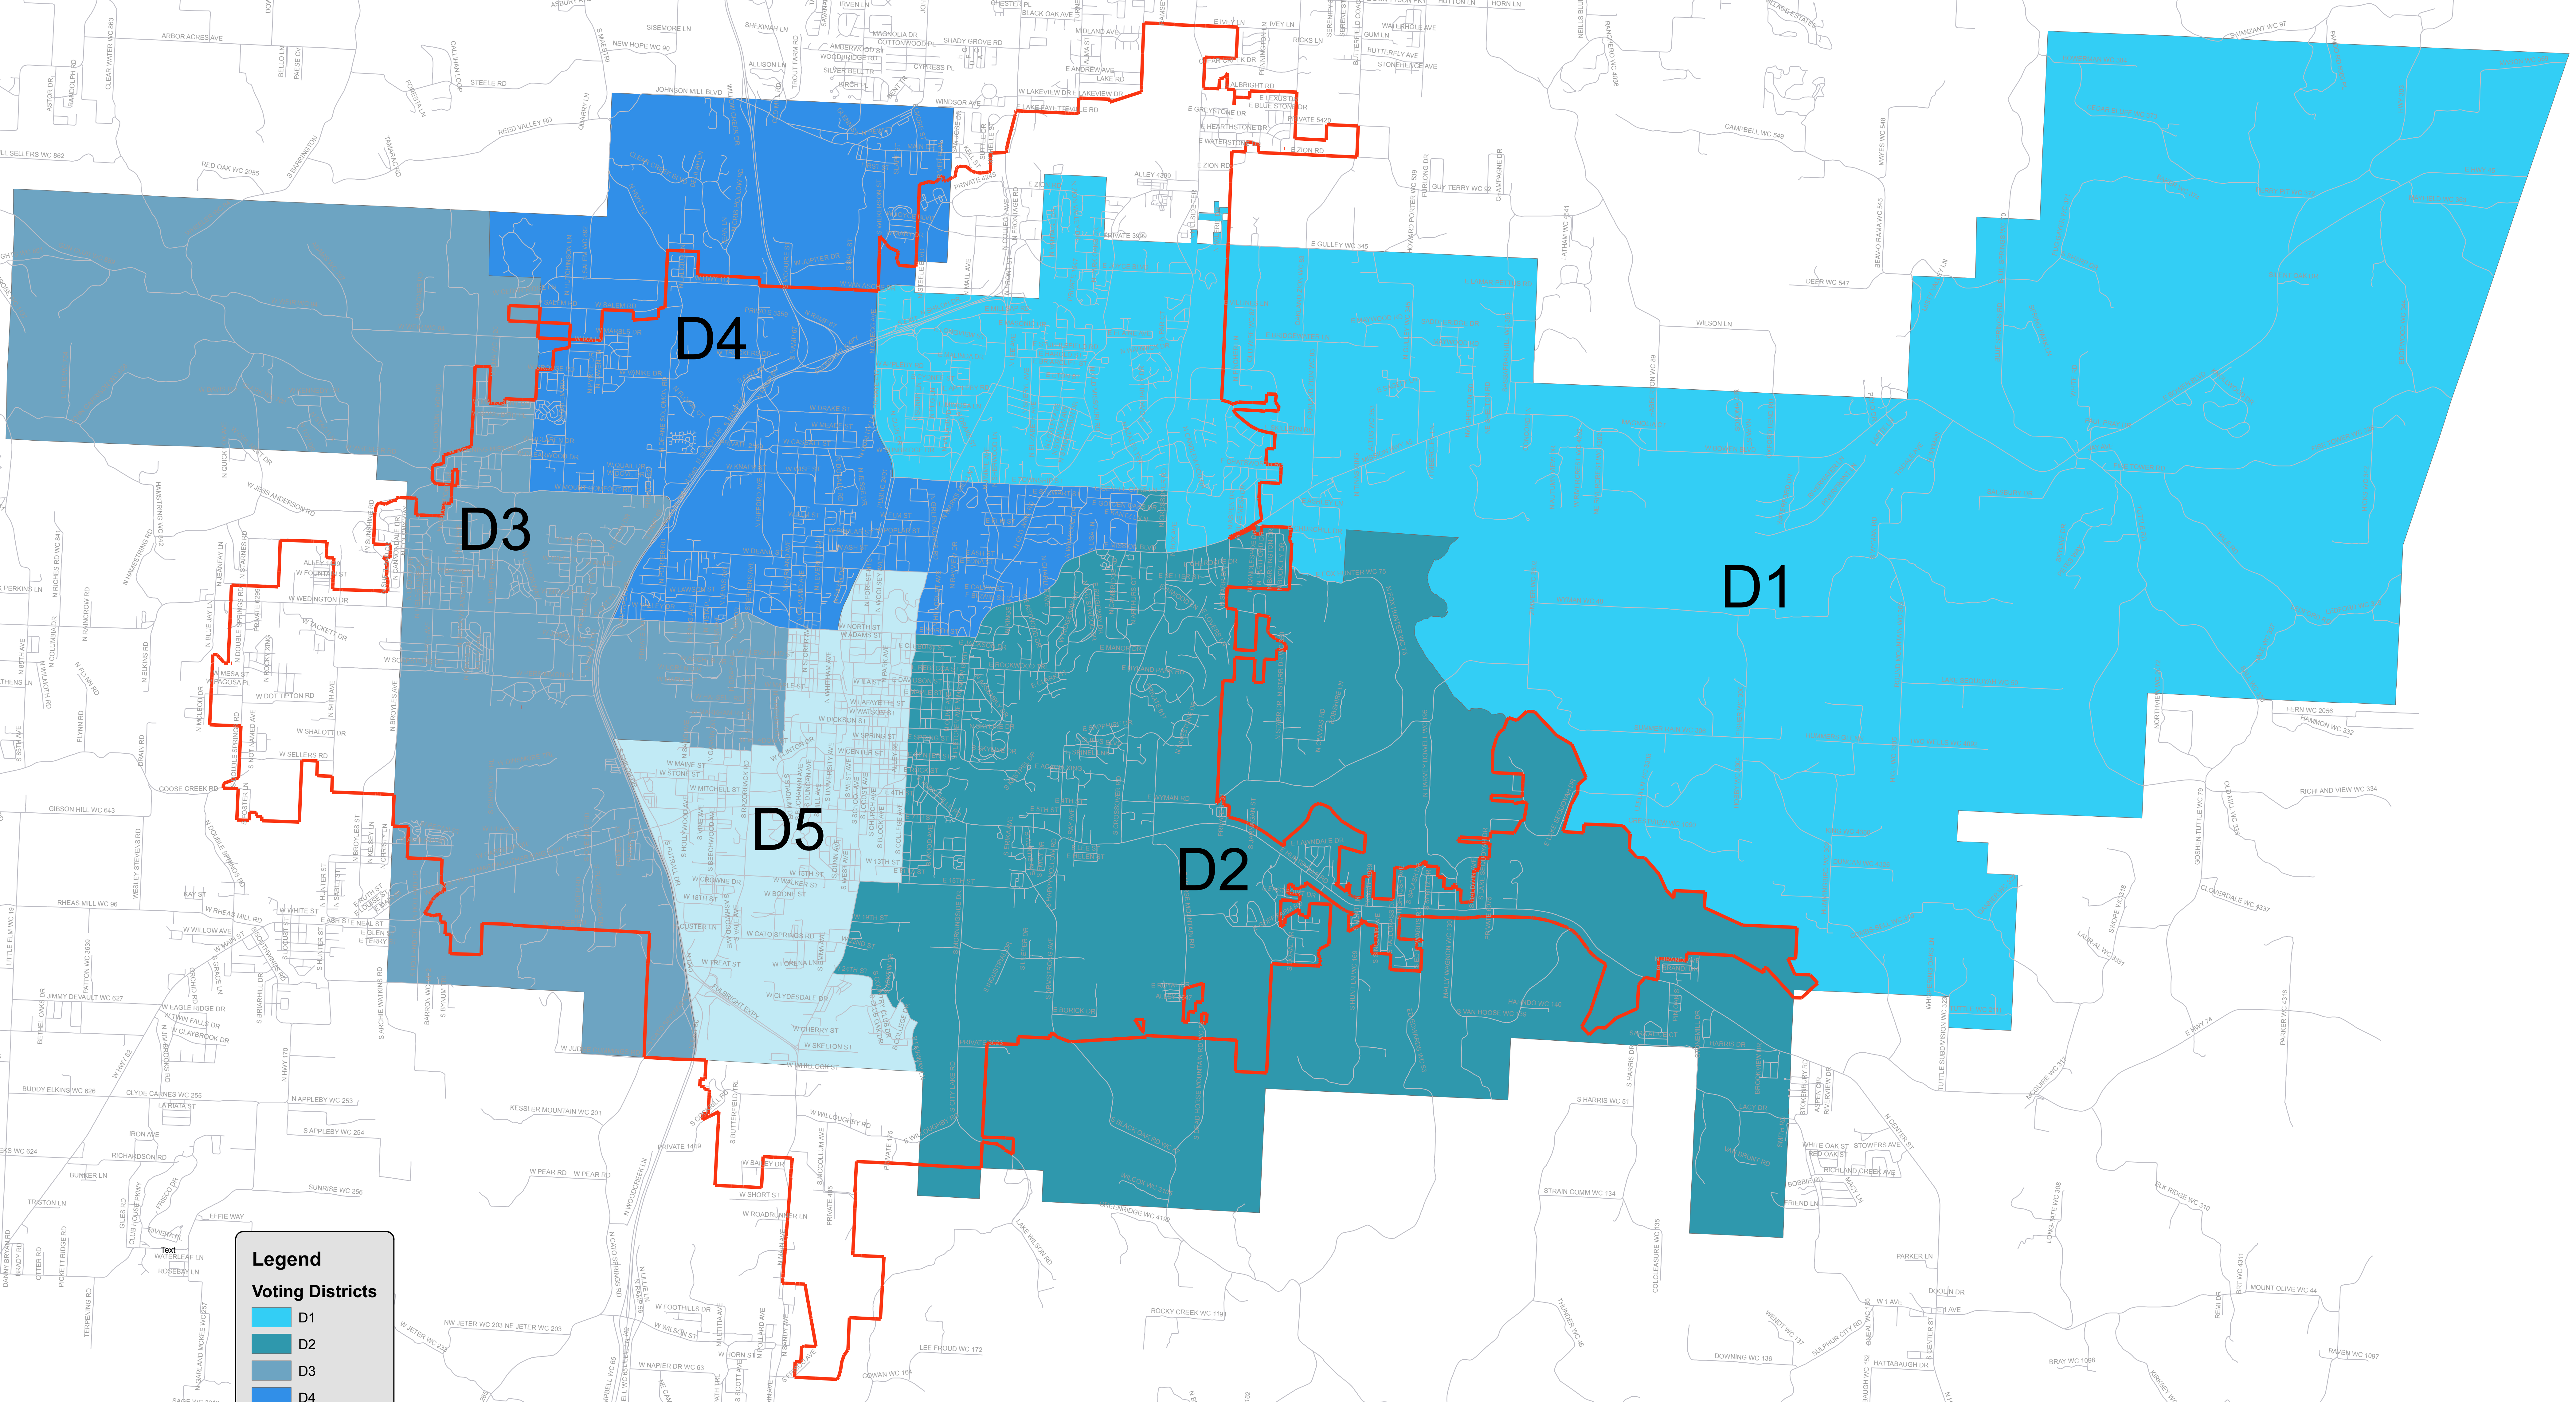

Fayetteville School Board Zones 2015

Legend

Voting Districts

- D1
- D2
- D3
- D4
- D5
- City Limits