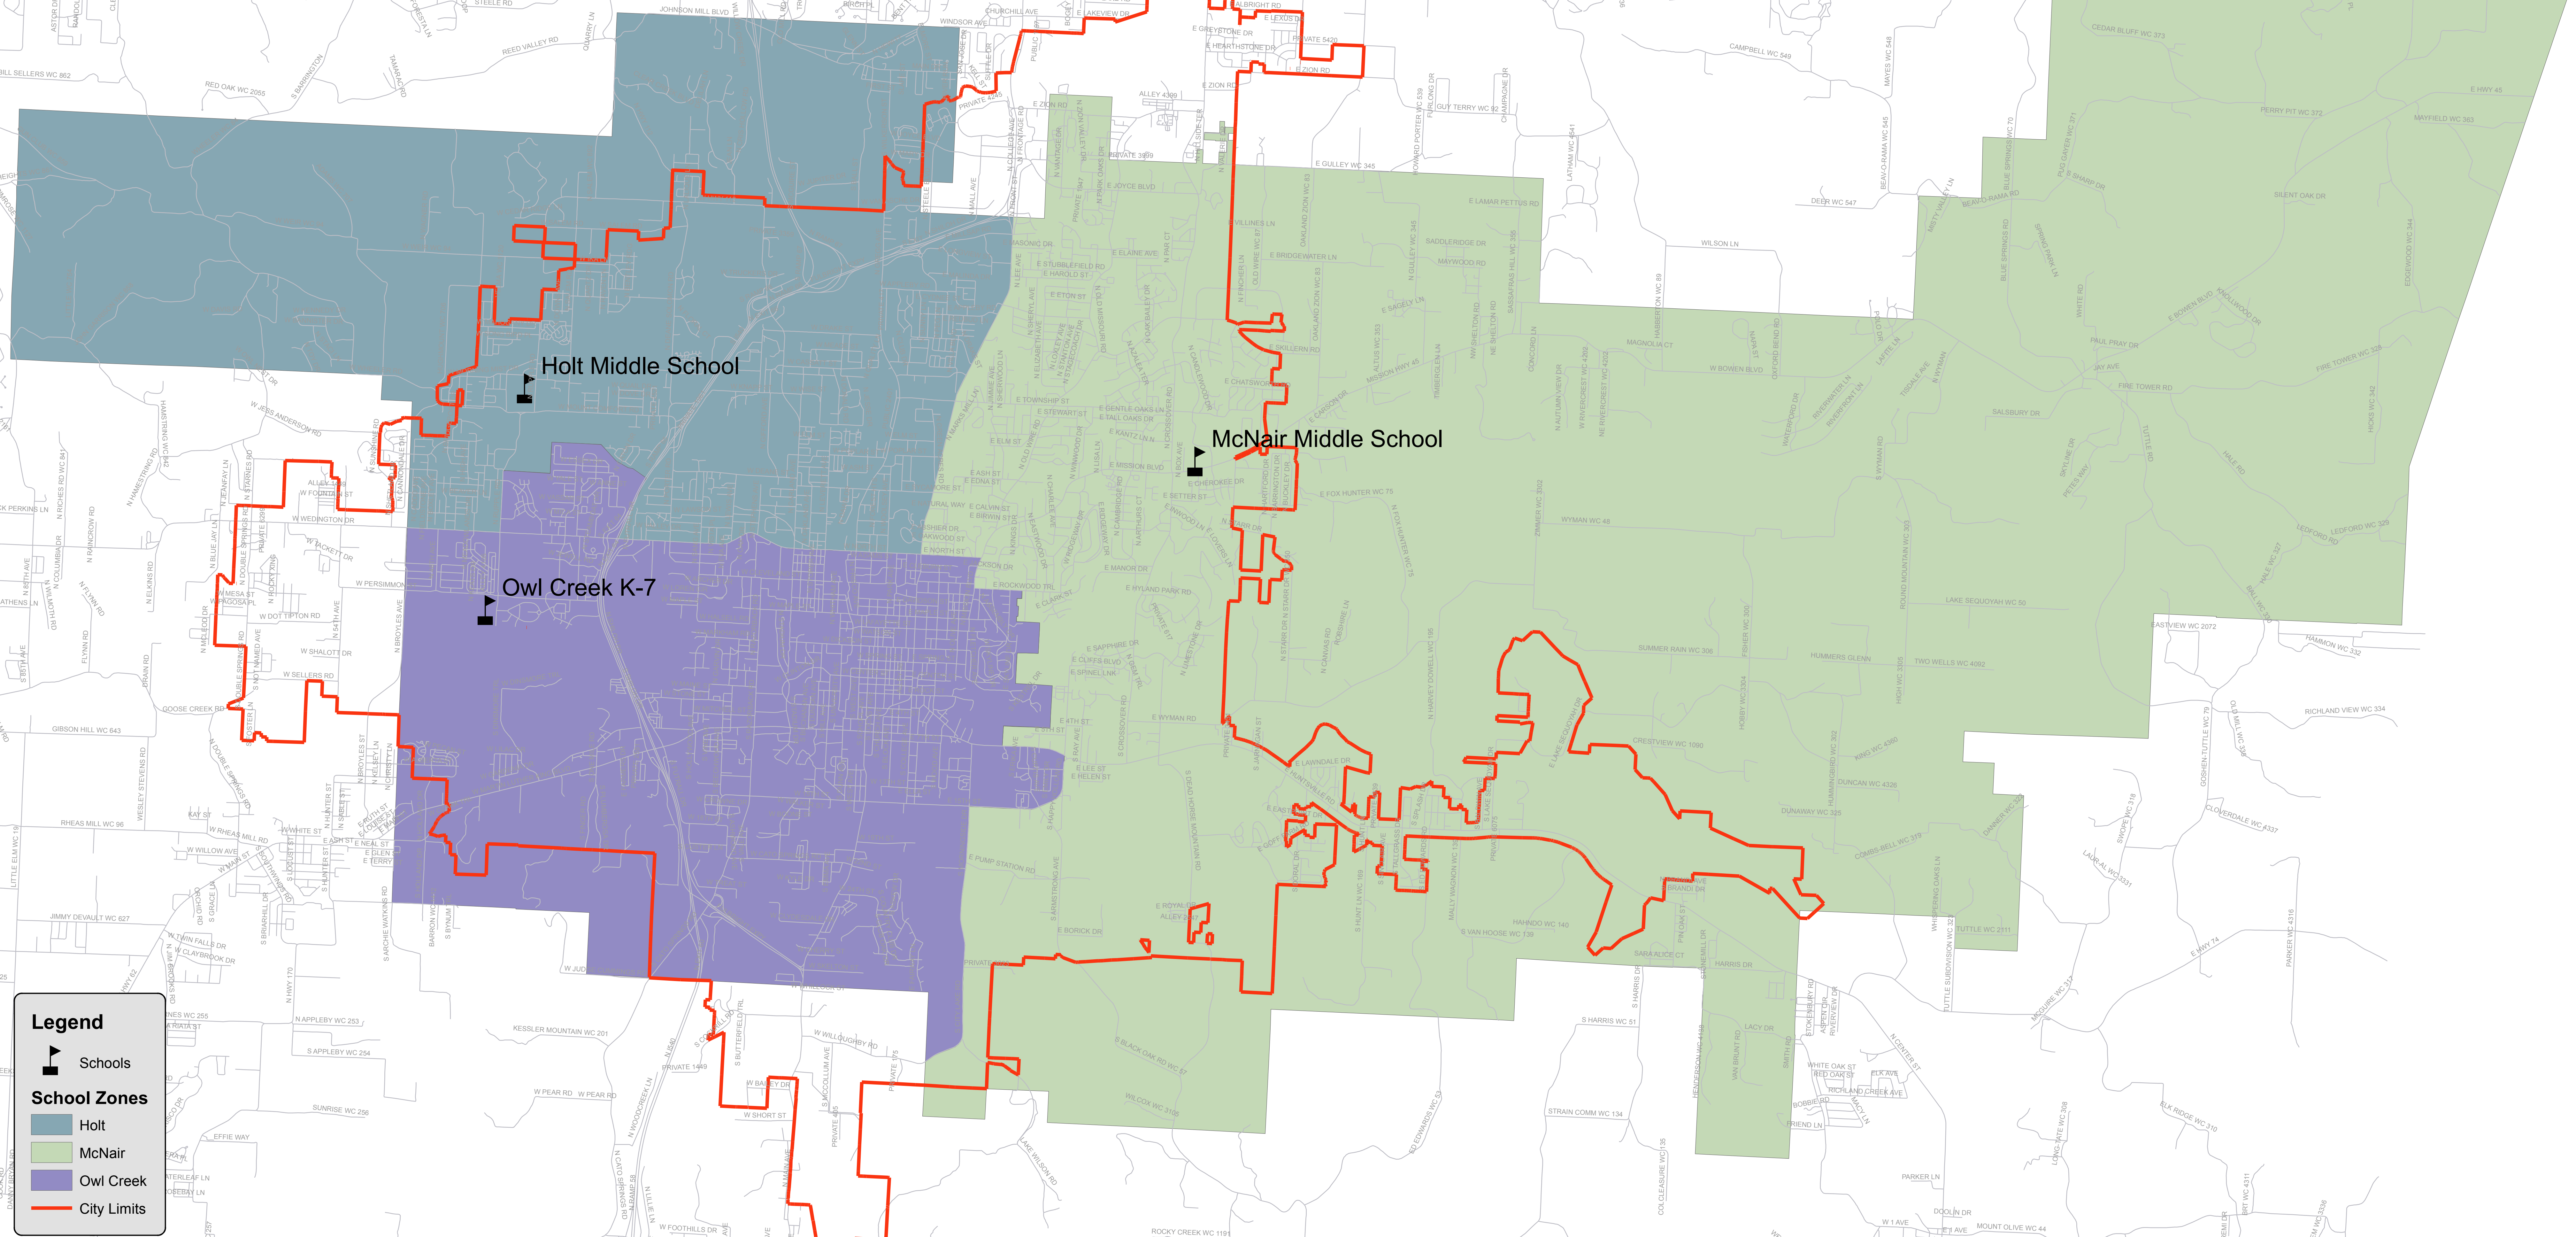

Fayetteville Middle School Zones 2015

Legend

- Schools
- Holt
- McNair
- Owl Creek
- City Limits