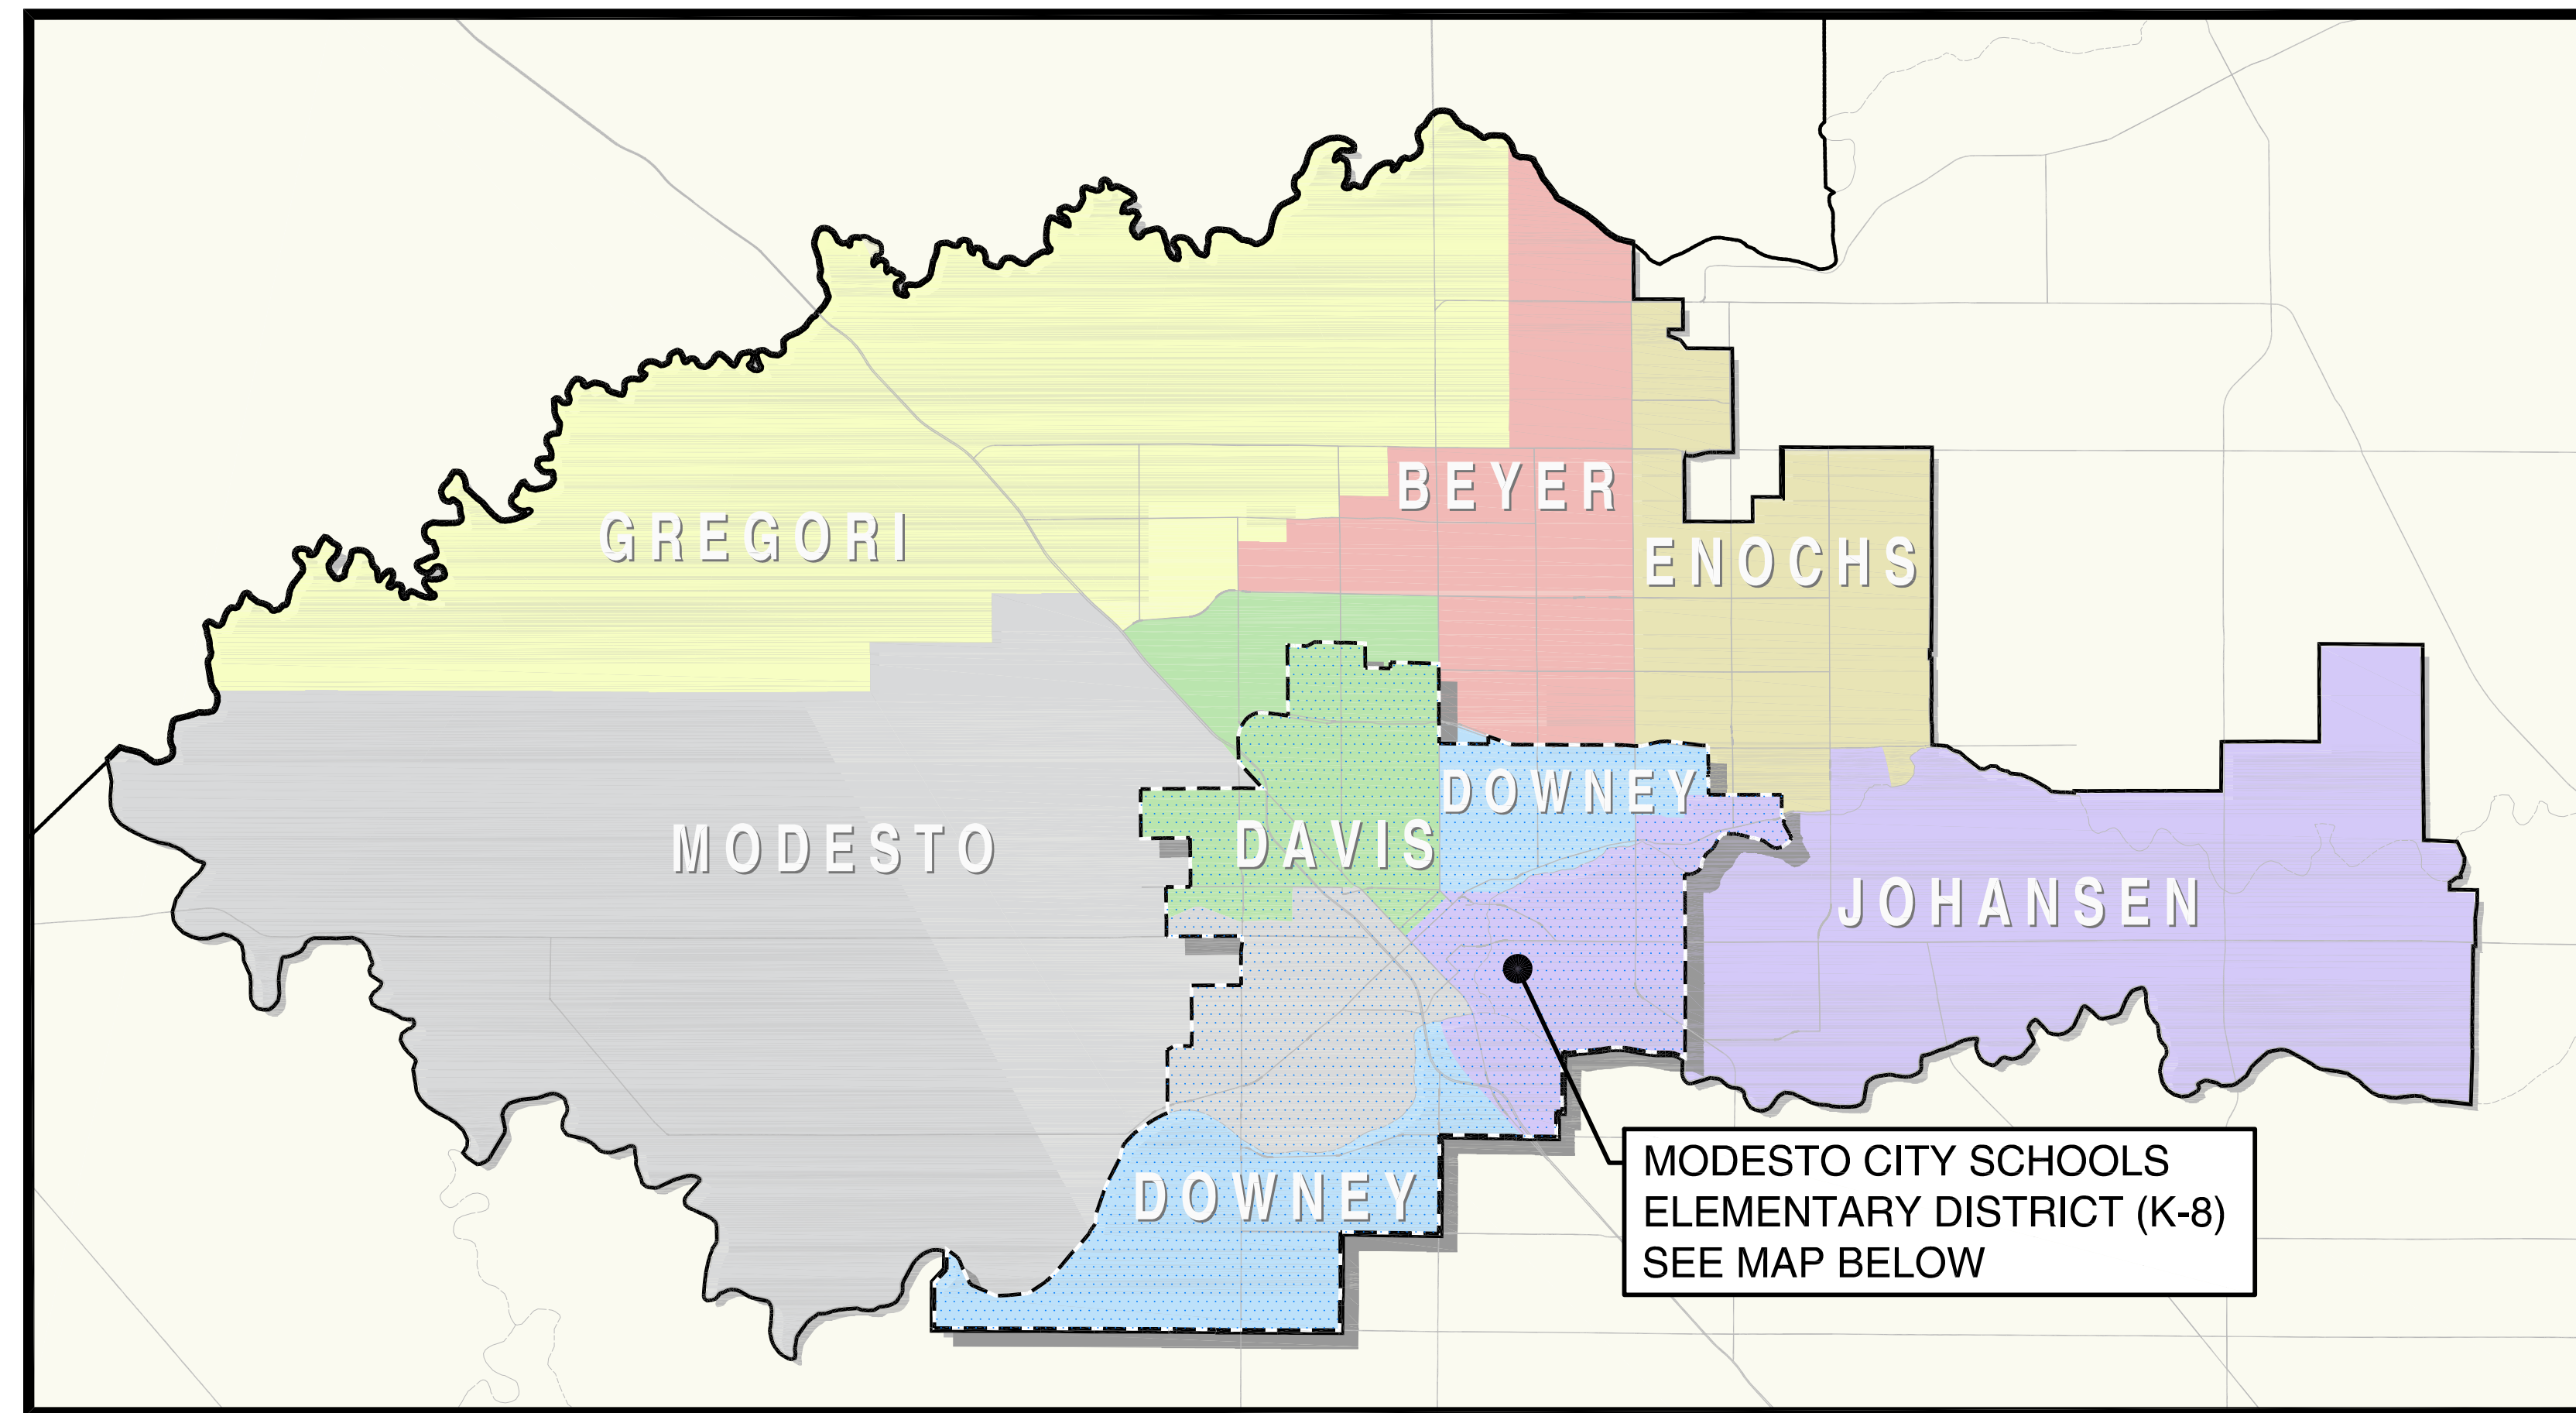

Modesto City Schools

ELEMENTARY DISTRICT (K-8)

MODESTO CITY SCHOOLS HIGH SCHOOL DISTRICT

MODESTO CITY SCHOOLS DISTRICT STUDENT TRANSITION

SCHOOL DISTRICT	ELEMENTARY SCHOOL	MIDDLE SCHOOL	HIGH SCHOOL
MODESTO CITY SCHOOLS:	Beard (West)	Roosevelt	Davis
	Enslin		
	Everett		
	Fremont		
	Garrison		
	Martone		
	Beard (East)	Roosevelt	Downey
	Burbank	Mark Twain	Modesto
	Franklin		
	Kirschchen		
	Marshall		
	Bret Harte	Hanshaw	Downey
	Fairview		
	Shackelford		
Robertson Road	Hanshaw	Modesto	
Tuolumne	Hanshaw	Johansen	
El Vista	La Loma	Johansen	
Lakewood			
Wilson			
Wright			
Muir	La Loma	Downey	
Rose Avenue			
Sonoma			

MAP LEGEND

- SCHOOLS
 - ELEMENTARY
 - ▲ MIDDLE
 - HIGH
 - ▲ / ■ MODESTO HIGH SCHOOL DISTRICT FEEDER SCHOOL
- ATTENDANCE BOUNDARIES
 - - - FEEDER
 - - - - ELEMENTARY DISTRICT
- AREA WITHIN MODESTO HIGH SCHOOL DISTRICT
- AREA OUTSIDE DISTRICT