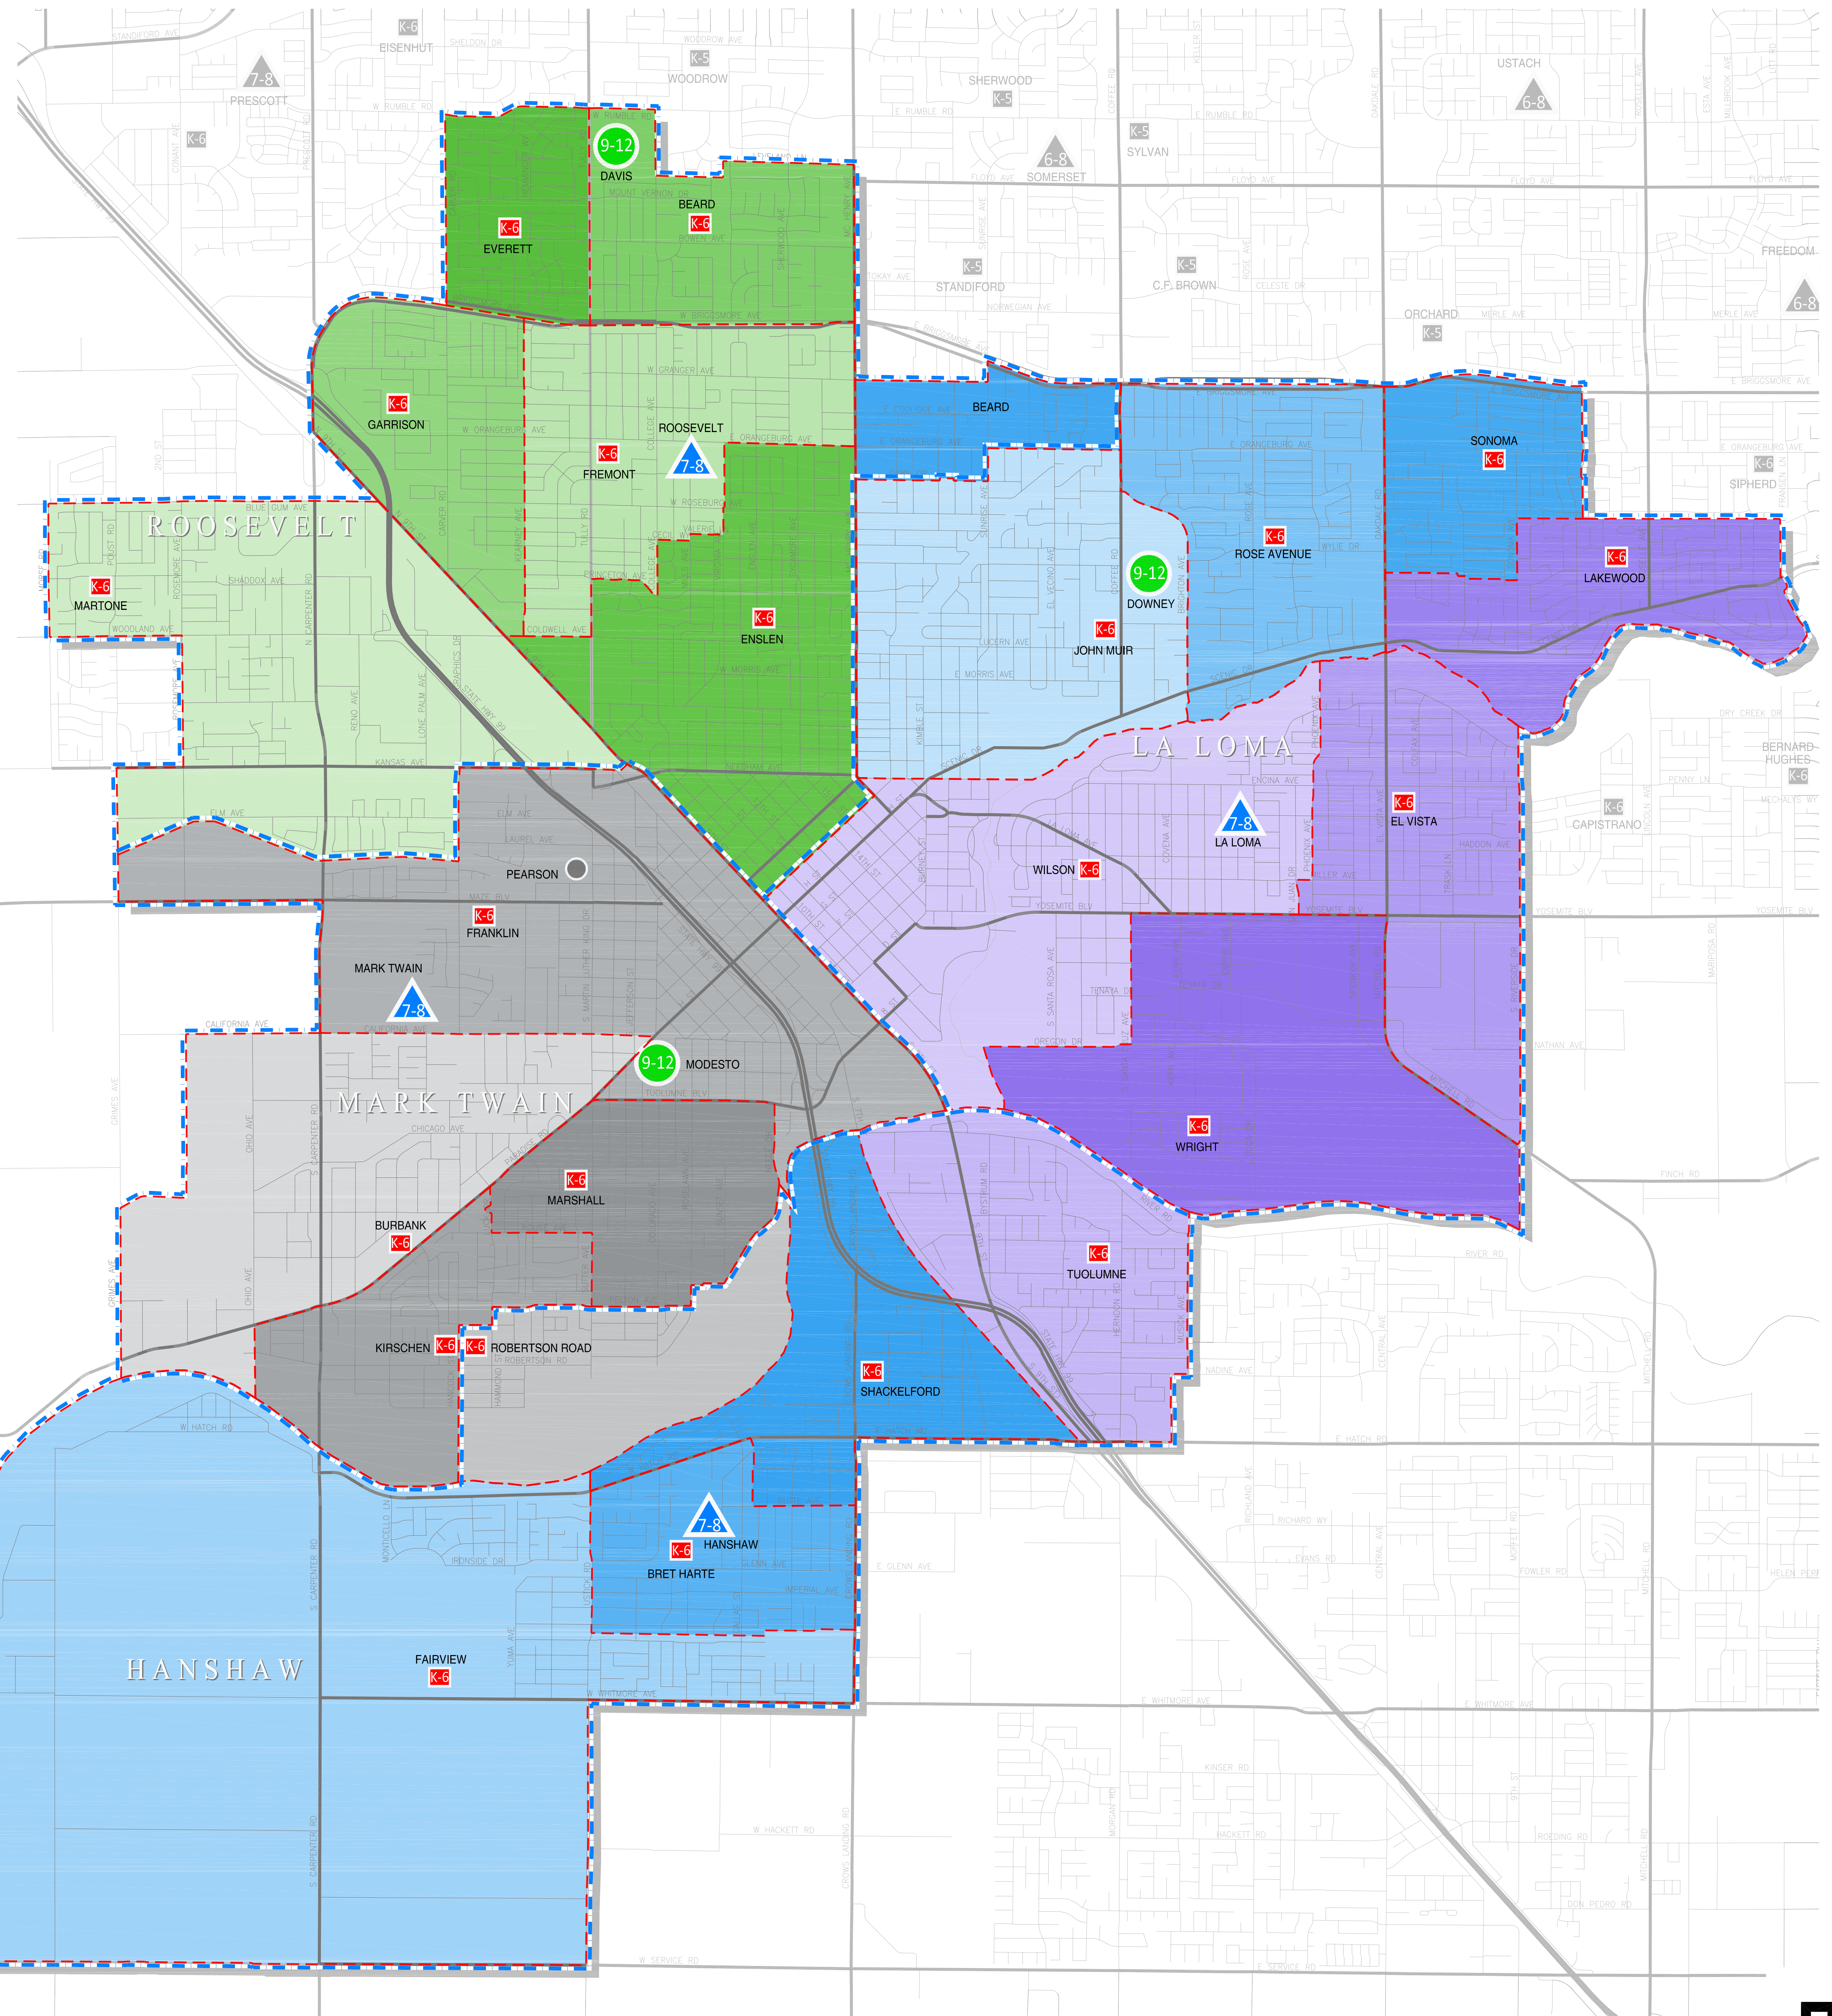

Modesto City Schools

ELEMENTARY DISTRICT (K-8)

MODESTO CITY SCHOOLS HIGH SCHOOL DISTRICT

MODESTO CITY SCHOOLS DISTRICT STUDENT TRANSITION

SCHOOL DISTRICT	ELEMENTARY SCHOOL	MIDDLE SCHOOL	HIGH SCHOOL
MODESTO CITY SCHOOLS:	Beard (West)	Roosevelt	Davis
	Enslin		
	Everett		
	Fremont		
	Garrison		
	Martone		
	Beard (East)	Roosevelt	Downey
	Burbank	Mark Twain	Modesto
	Franklin		
	Kirschchen		
	Marshall		
	Bret Harte	Hanshaw	Downey
	Fairview		
	Shackelford		
Robertson Road	Hanshaw	Modesto	
Tuolumne	Hanshaw	Johansen	
El Vista	La Loma	Johansen	
Lakewood			
Wilson			
Wright			
Muir	La Loma	Downey	
Rose Avenue			
Sonoma			

MAP LEGEND

- SCHOOLS
 - ELEMENTARY
 - ▲ MIDDLE
 - HIGH
 - ▲ / ■ MODESTO HIGH SCHOOL DISTRICT FEEDER SCHOOL
- ATTENDANCE BOUNDARIES
 - - - FEEDER
 - - - - ELEMENTARY DISTRICT
- AREA WITHIN MODESTO HIGH SCHOOL DISTRICT
- AREA OUTSIDE DISTRICT

Please exercise caution in using this map for determining the final assignment of students. If you need additional information please visit www.modestocityschools.org or a telephone number are needed contact Modesto City Schools at 574-4032.