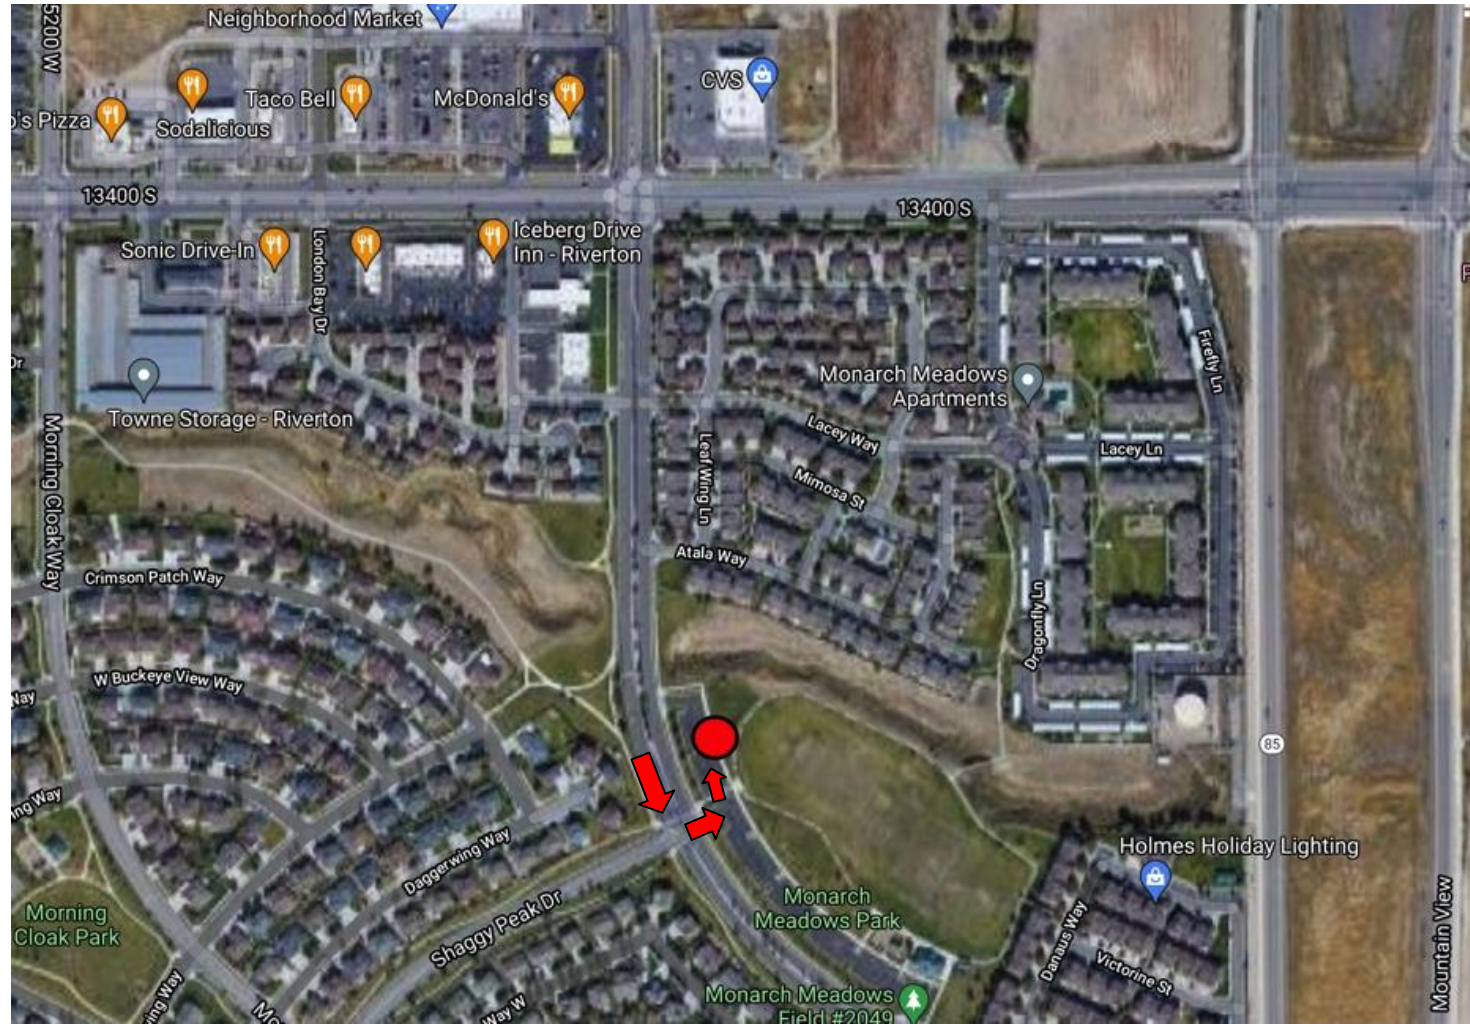

Blue Route Monarch Meadows

40°30'15.6"N
112°00'33.9"W

**Monday-Friday
Pick-Up Time**
6:58 am (always be at stop
5 min early)

**Monday-Thursday
Drop-Off Time**
3:29 pm (could be later
depending on traffic)

**Friday (or early out)
Drop-Off Time**
2:07 pm (could be later
depending on traffic)