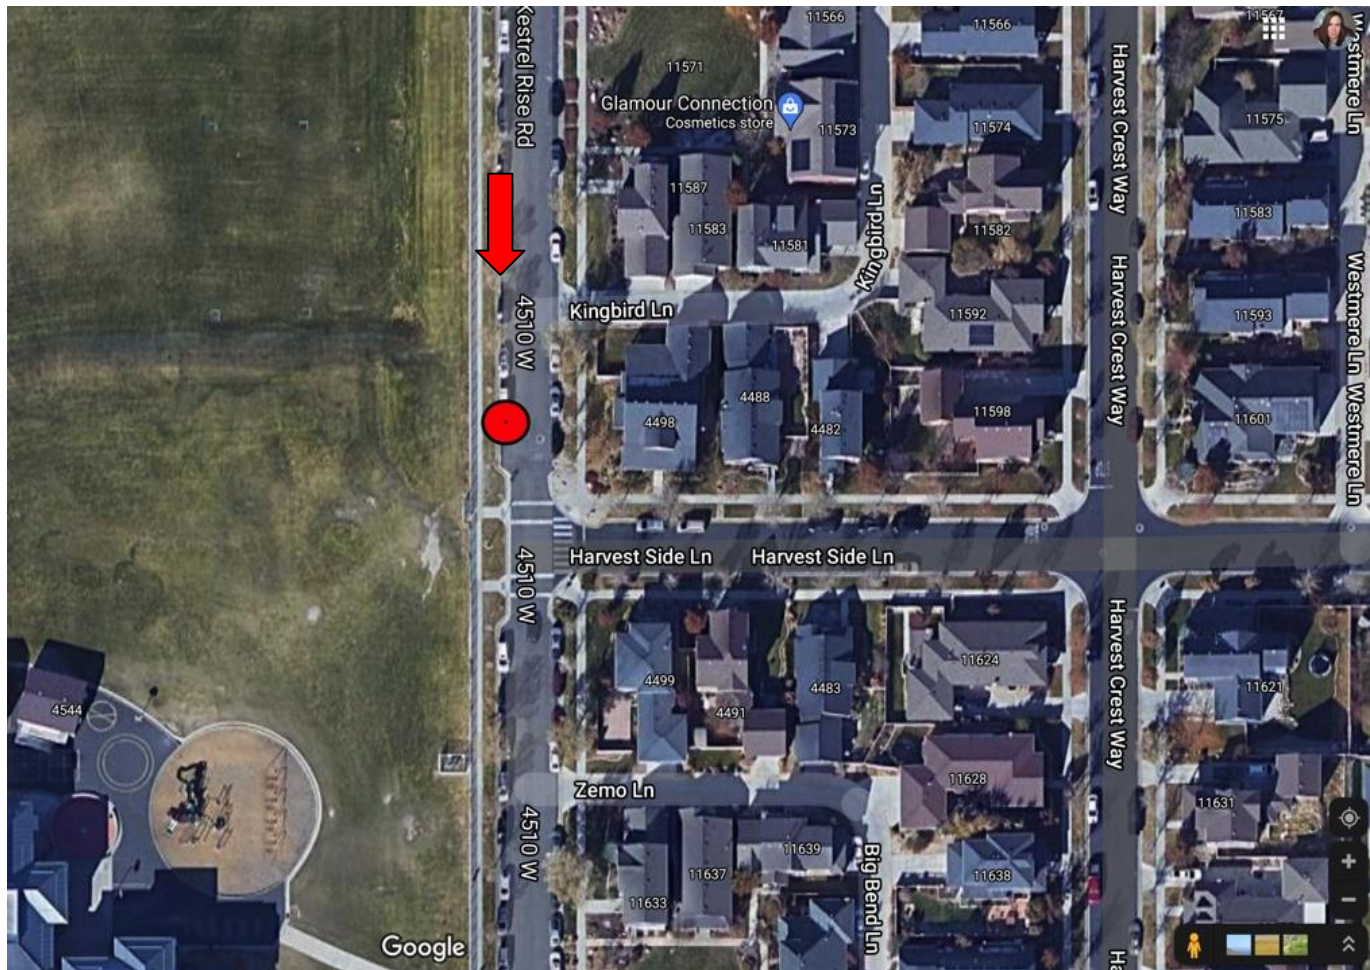

Monday-Thursday
Drop-Off Time

3:28 pm (could be later depending
on traffic)

Friday (or early out)
Drop-Off Time

2:01 pm (could be later depending
on traffic)

Red Route Daybreak Elementary

40° 32' 25.6" N
111° 59' 54.6" W

Named in Skyward as
“Daybreak, So Jordan”

Monday-Friday
Pick-Up Time

6:45 am (always be at stop
5 min early)

Monday-Thursday
Drop-Off Time

3:33 pm (could be later
depending on traffic)

Friday (or early out)
Drop-Off Time

2:06 pm (could be later
depending on traffic)

Red Route Bluffdale

40° 29' 26.4" N
111° 57' 28.3" W

Named in Skyward as
"Bluffdale"

Monday-Friday
Pick-Up Time

7:04 AM (always be at stop
5 min early)

Monday-Thursday
Drop-Off Time

3:52 PM (could be later
depending on traffic)

Friday (or early out)
Drop-Off Time

2:25 PM (could be later
depending on traffic)

Red Route Zions Bank Stadium

40°28'53.7"N
111°58'35.4"W

Named in Skyward as
“Zions Bank Stadium”