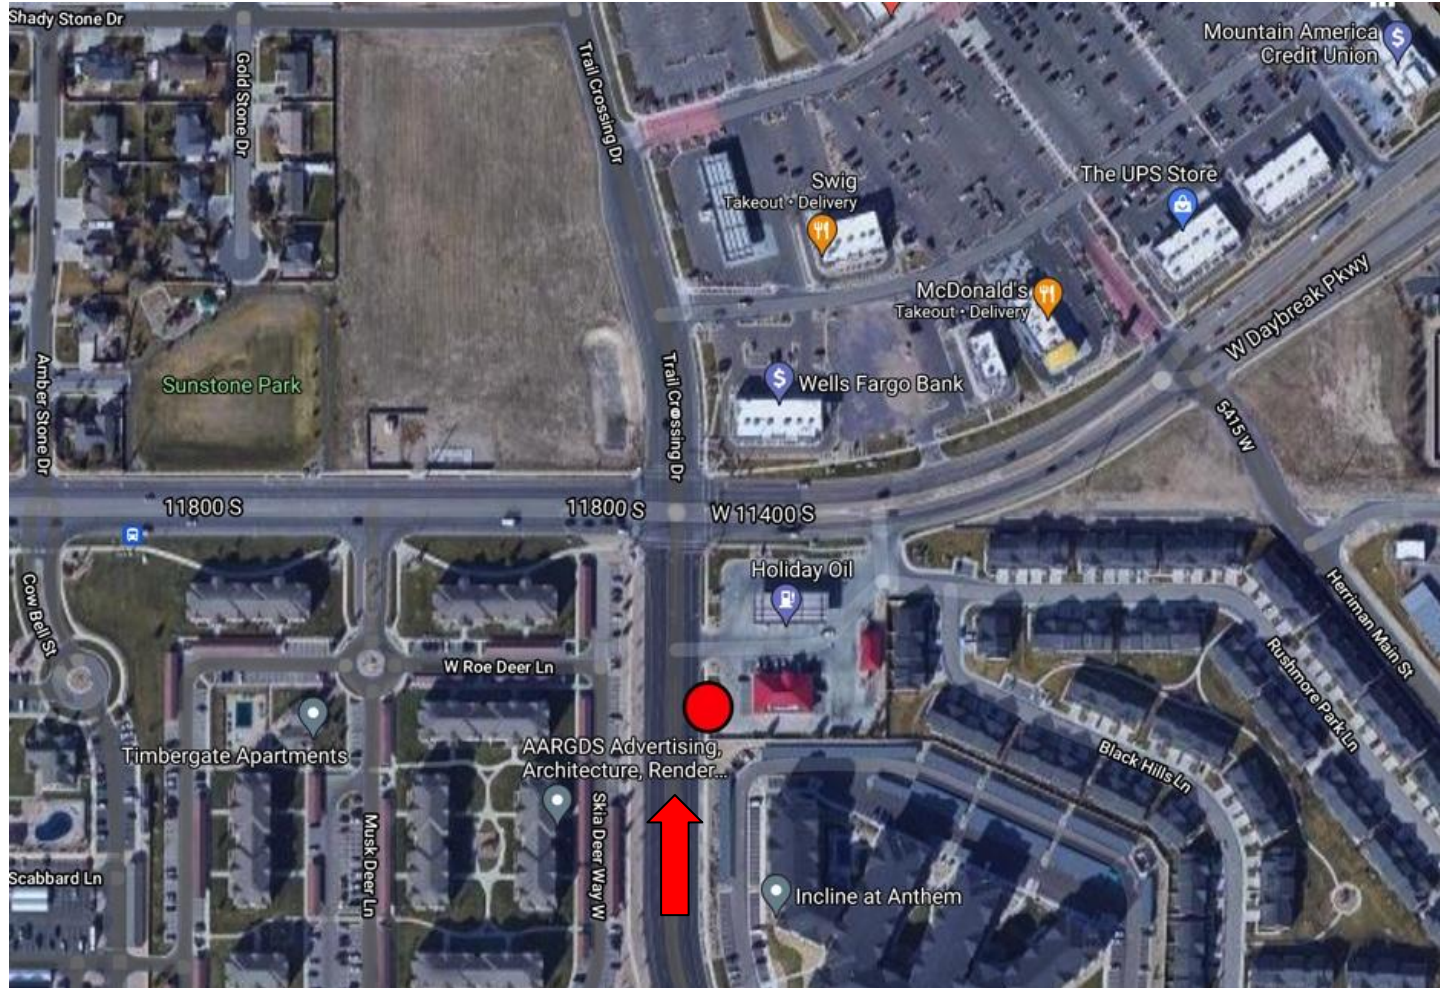

2:13 pm (could be later
depending on traffic)

Red Route Daybreak Gas Station

40° 32' 10.1" N
112° 01' 21.2" W

Named in Skyward as
"11800 S. Holiday Oil,
Herriman"

Monday-Friday
Pick-Up Time

6:40 am (always be at stop
5 min early)

Monday-Thursday
Drop-Off Time

3:28 pm (could be later depending
on traffic)

Friday (or early out)
Drop-Off Time

2:01 pm (could be later depending
on traffic)

Red Route Daybreak Elementary

40° 32' 25.6" N
111° 59' 54.6" W