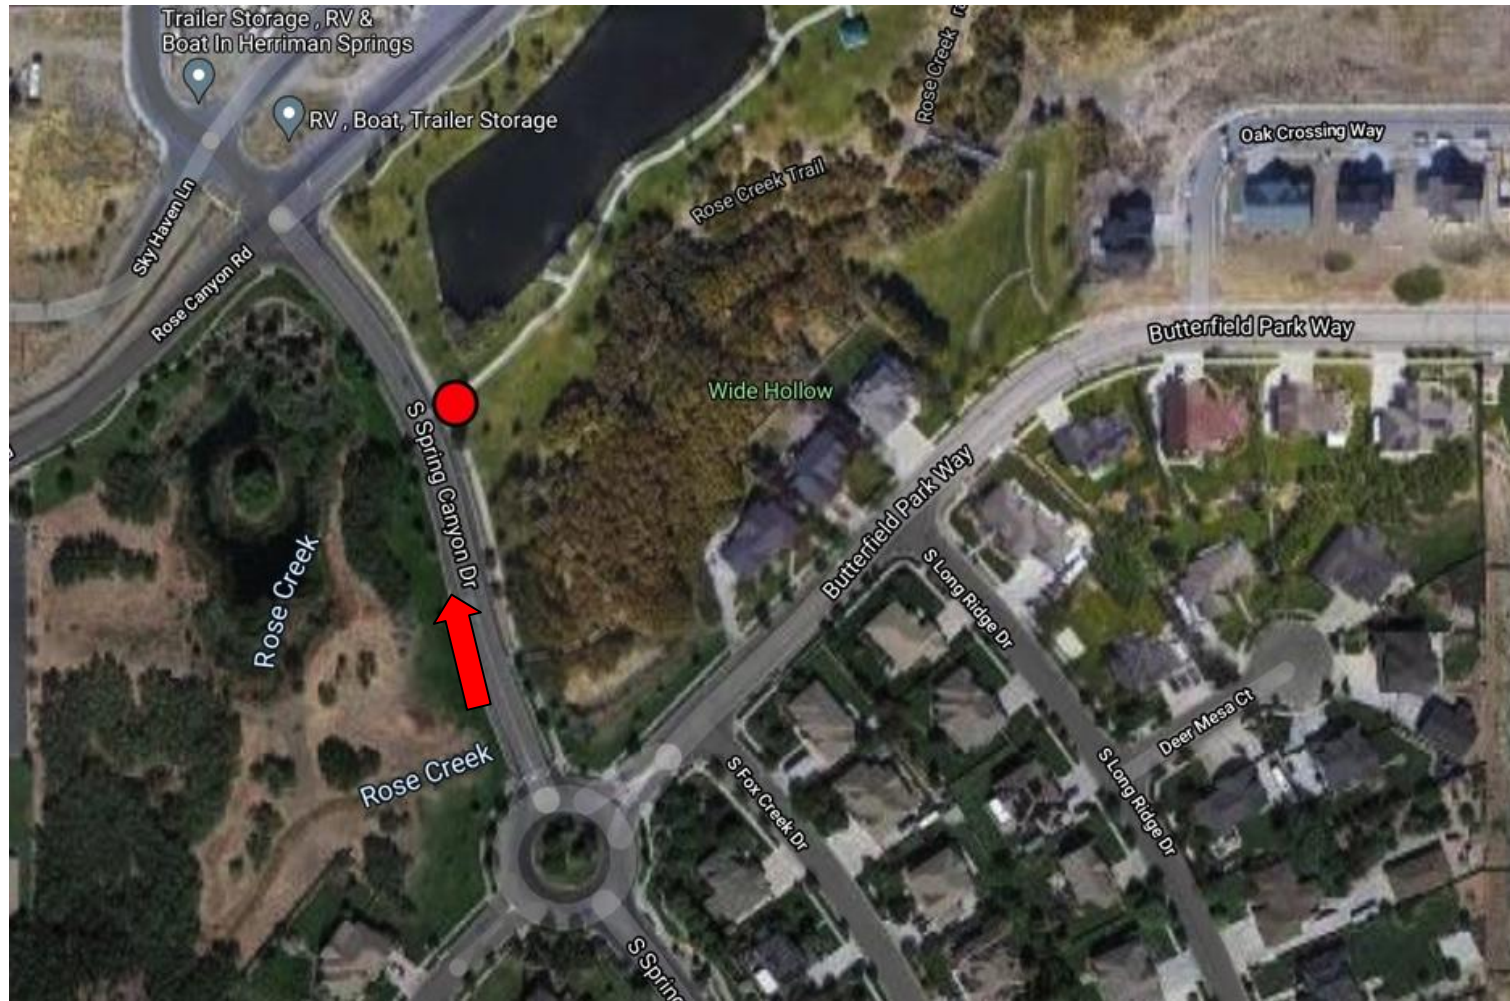

2:20 pm (could be later
depending on traffic)

Blue Route Cove Park

40° 29' 34.8" N
112° 03' 25.2" W

**Monday-Friday
Pick-Up Time**

6:46 am (always be at stop
5 min early)

**Monday-Thursday
Drop-Off Time**

3:46 pm (could be later
depending on traffic)

**Friday (or early out)
Drop-Off Time**

2:24 pm (could be later
depending on traffic)

Blue Route Herriman Skate Park

40°30'25.2"N
112°02'02.8"W

Monday-Friday Pick-Up Time

6:52 am (always be at stop
5 min early)

Monday-Thursday Drop-Off Time

3:50 pm (could be later
depending on traffic)

Friday (or early out) Drop-Off Time

2:28 pm (could be later
depending on traffic)

Blue Route Monarch Meadows

40°30'15.6"N
112°00'33.9"W