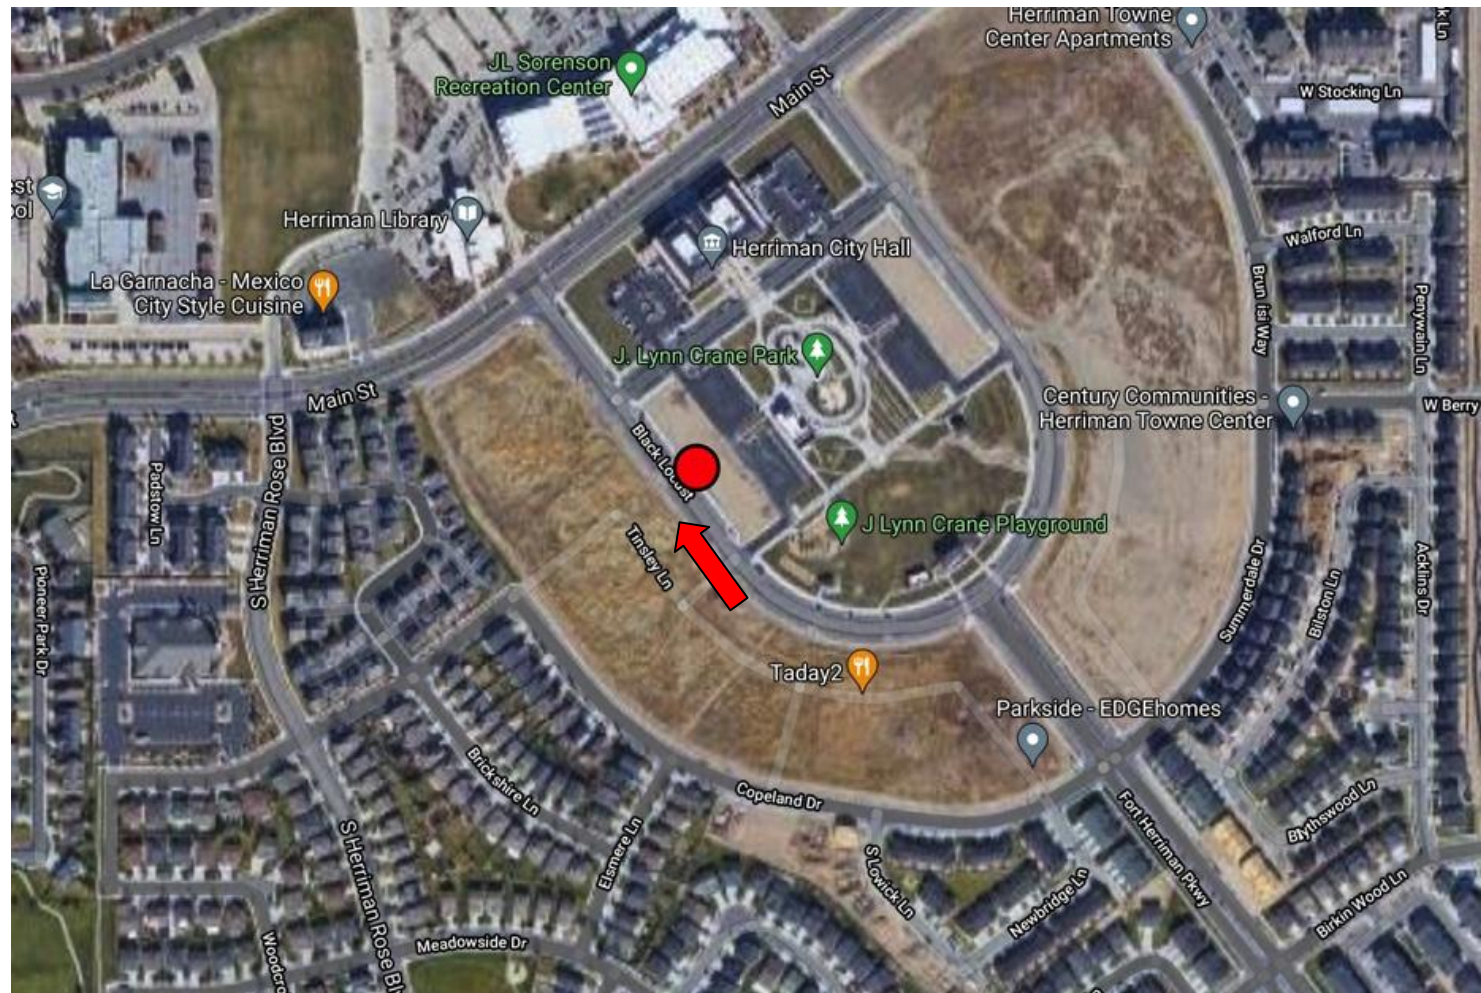

Monday-Thursday Drop-Off Time

3:50 pm (could be later
depending on traffic)

Friday (or early out) Drop-Off Time

2:28 pm (could be later
depending on traffic)

Blue Route Monarch Meadows

40°30'15.6"N
112°00'33.9"W

Blue Route Herriman City Hall

40°30'54.4"N
112°01'01.3"W

Monday-Friday Pick-Up Time

7:00 am (always be at stop
5 min early)

Monday-Thursday Drop-Off Time

3:35 pm (could be later
depending on traffic)

Friday (or early out) Drop-Off Time

2:13 pm (could be later
depending on traffic)

Red Route Daybreak Gas Station

40° 32' 10.1" N
112° 01' 21.2" W

Named in Skyward as
"11800 S. Holiday Oil,
Herriman"

Monday-Friday
Pick-Up Time

6:40 am (always be at stop
5 min early)

Monday-Thursday
Drop-Off Time

3:28 pm (could be later depending
on traffic)

Friday (or early out)
Drop-Off Time

2:01 pm (could be later depending
on traffic)

Red Route Daybreak Elementary

40° 32' 25.6" N
111° 59' 54.6" W