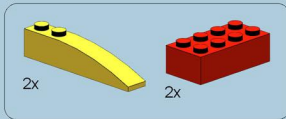

3

robocik.eu

4

4

robocik.eu

5