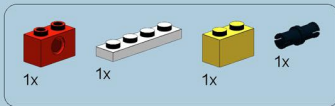

13

robocik.eu

14

14

robocik.eu

15