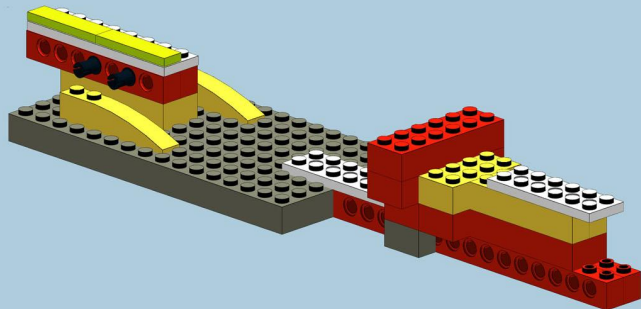

robotik.eu

11