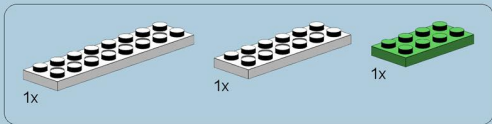

13

robocik.eu

14

14

robocik.eu

15