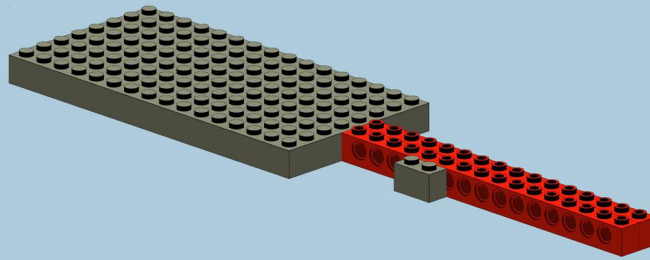

1

robocik.eu

2

2