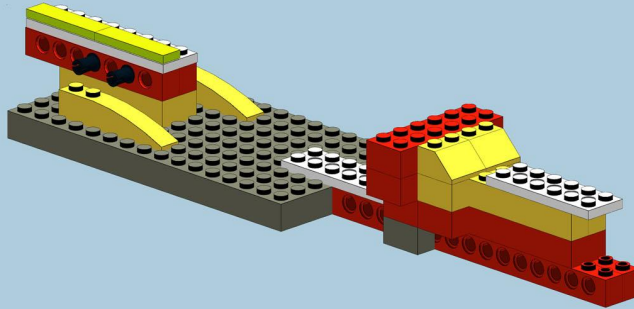

11

robocik.eu

12

12

robocik.eu

13