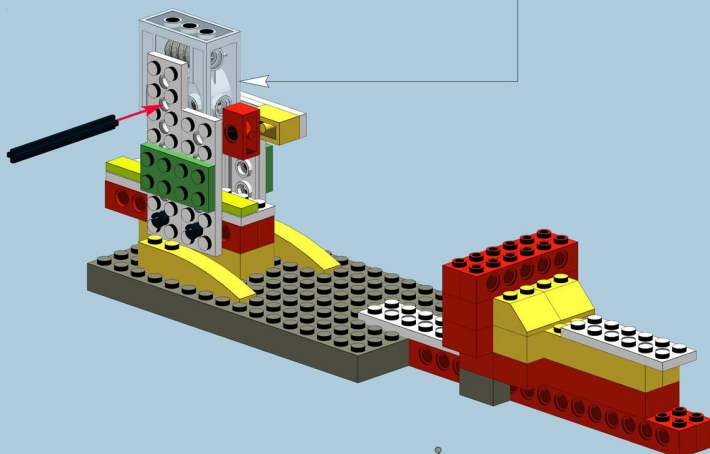

17

robocik.eu

18

18

robocik.eu

19