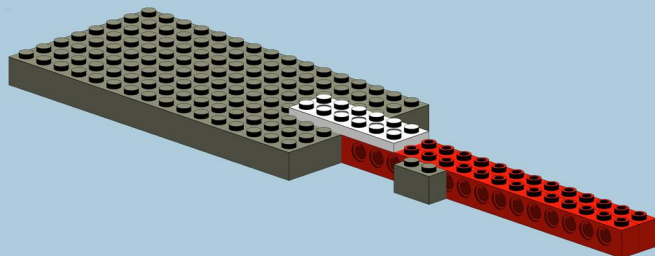

robocik.eu

3