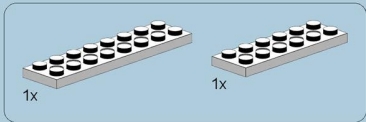

15

robocik.eu

16

16

robocik.eu

17