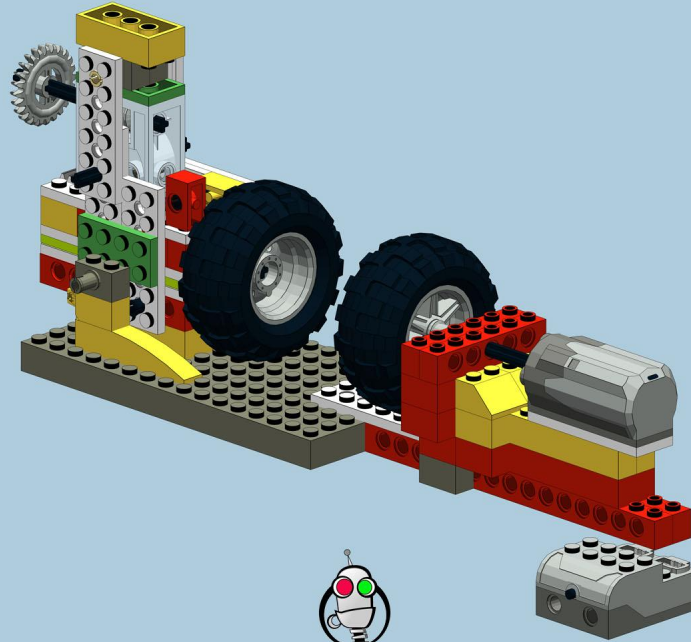

LEGO® WeDO Easter Egg Decorating Machine made by Robocik.eu®

Instruction #R201602

For this instruction you need basic WeDO set - 158 pcs
plus two extra tyres, best with Technic wheel rim.
I used here wheel rim 20 x 30 and tyre 26 / 56 - all from
Mindstorms NXT set.

However, in this instruction, based upon MLCad library,
you can see tyre 26 / 52 x 30 off road type.

Should you have any questions or comments to this instruction,
feel free to contact me: krzysztof@robocik.eu