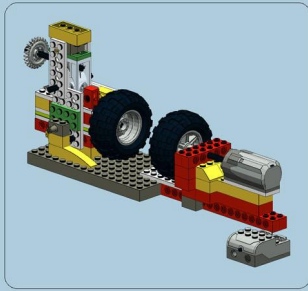

1

robocik.eu

2

2

robocik.eu

3