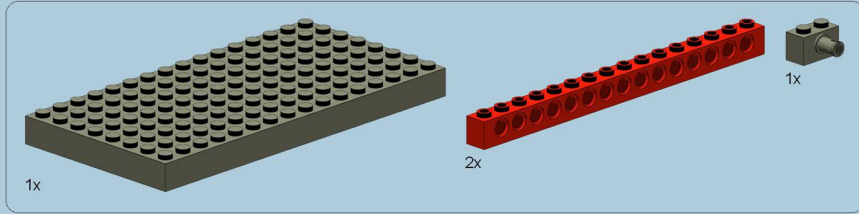

1

robocik.eu

2

2

robocik.eu

3