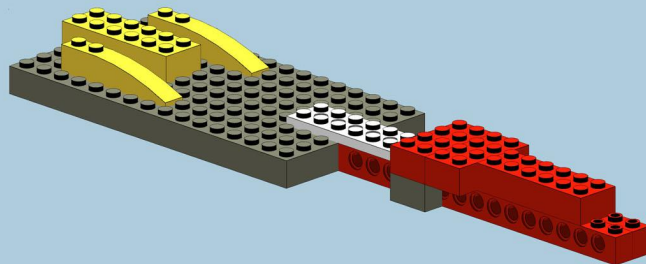

robocik.eu

4

4