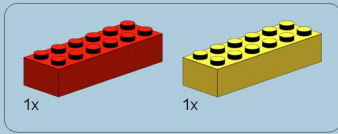

3

robocik.eu

4

4

robocik.eu

5