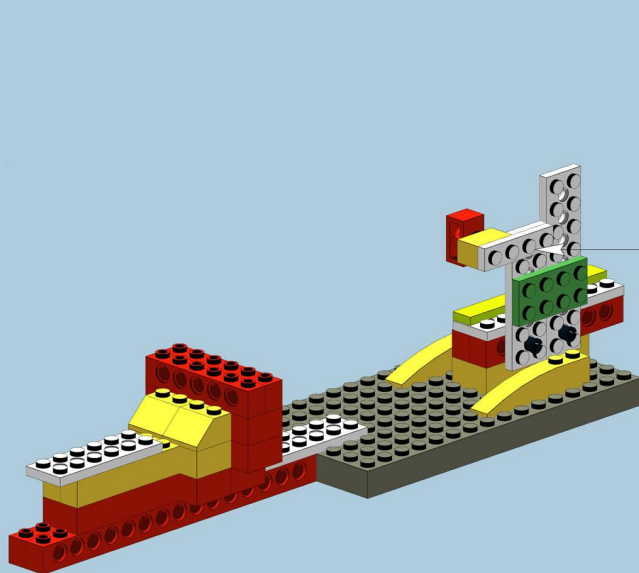

robocik.eu

14

14