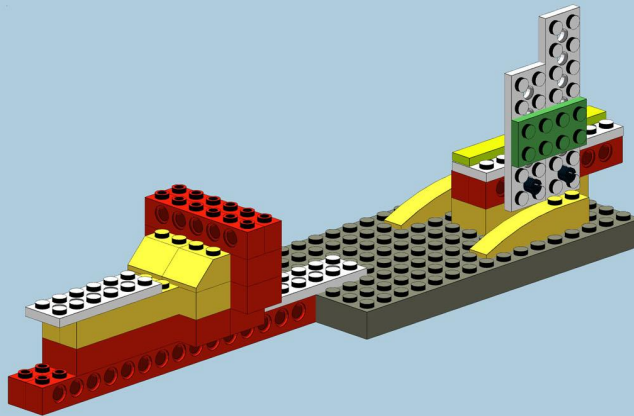

13

robocik.eu

14

14

robocik.eu

15