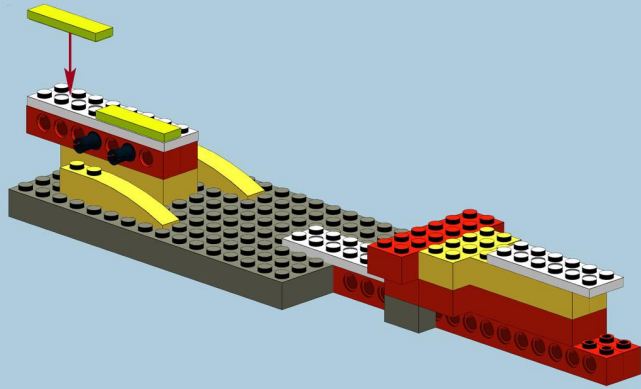

9

robotik.eu

10

10