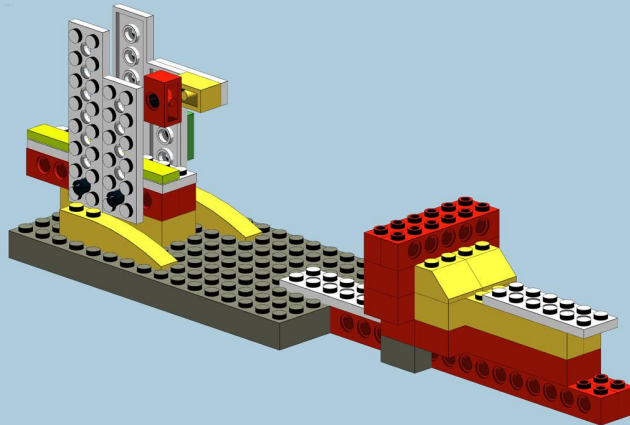

15

robocik.eu

16

16