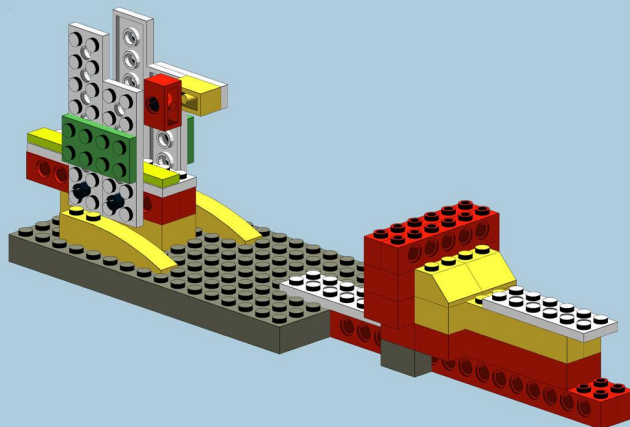

robocik.eu

17