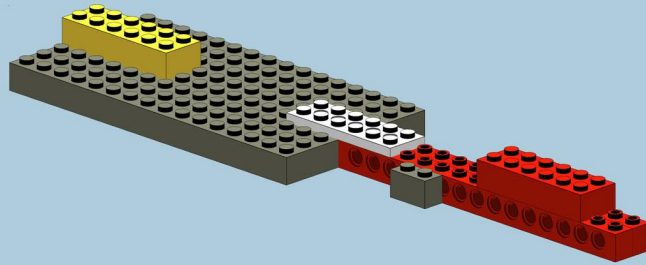

3

robocik.eu

4

4

robocik.eu

5