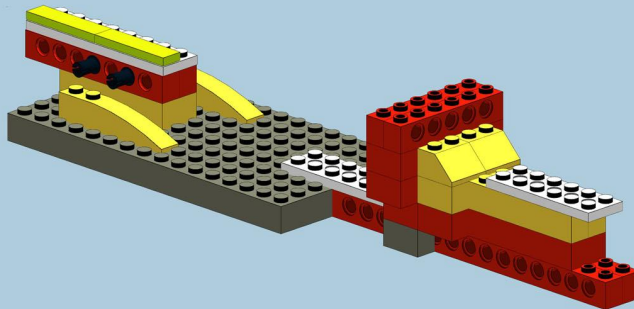

robocik.eu

12

12