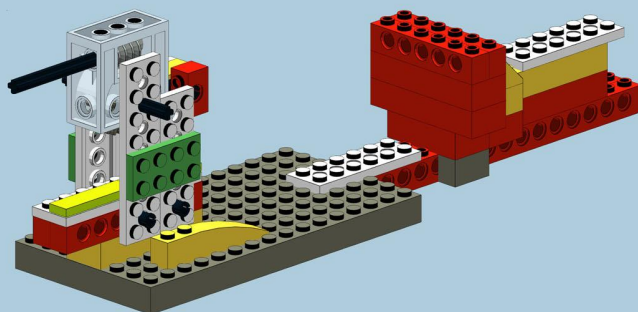

robocik.eu

18

18