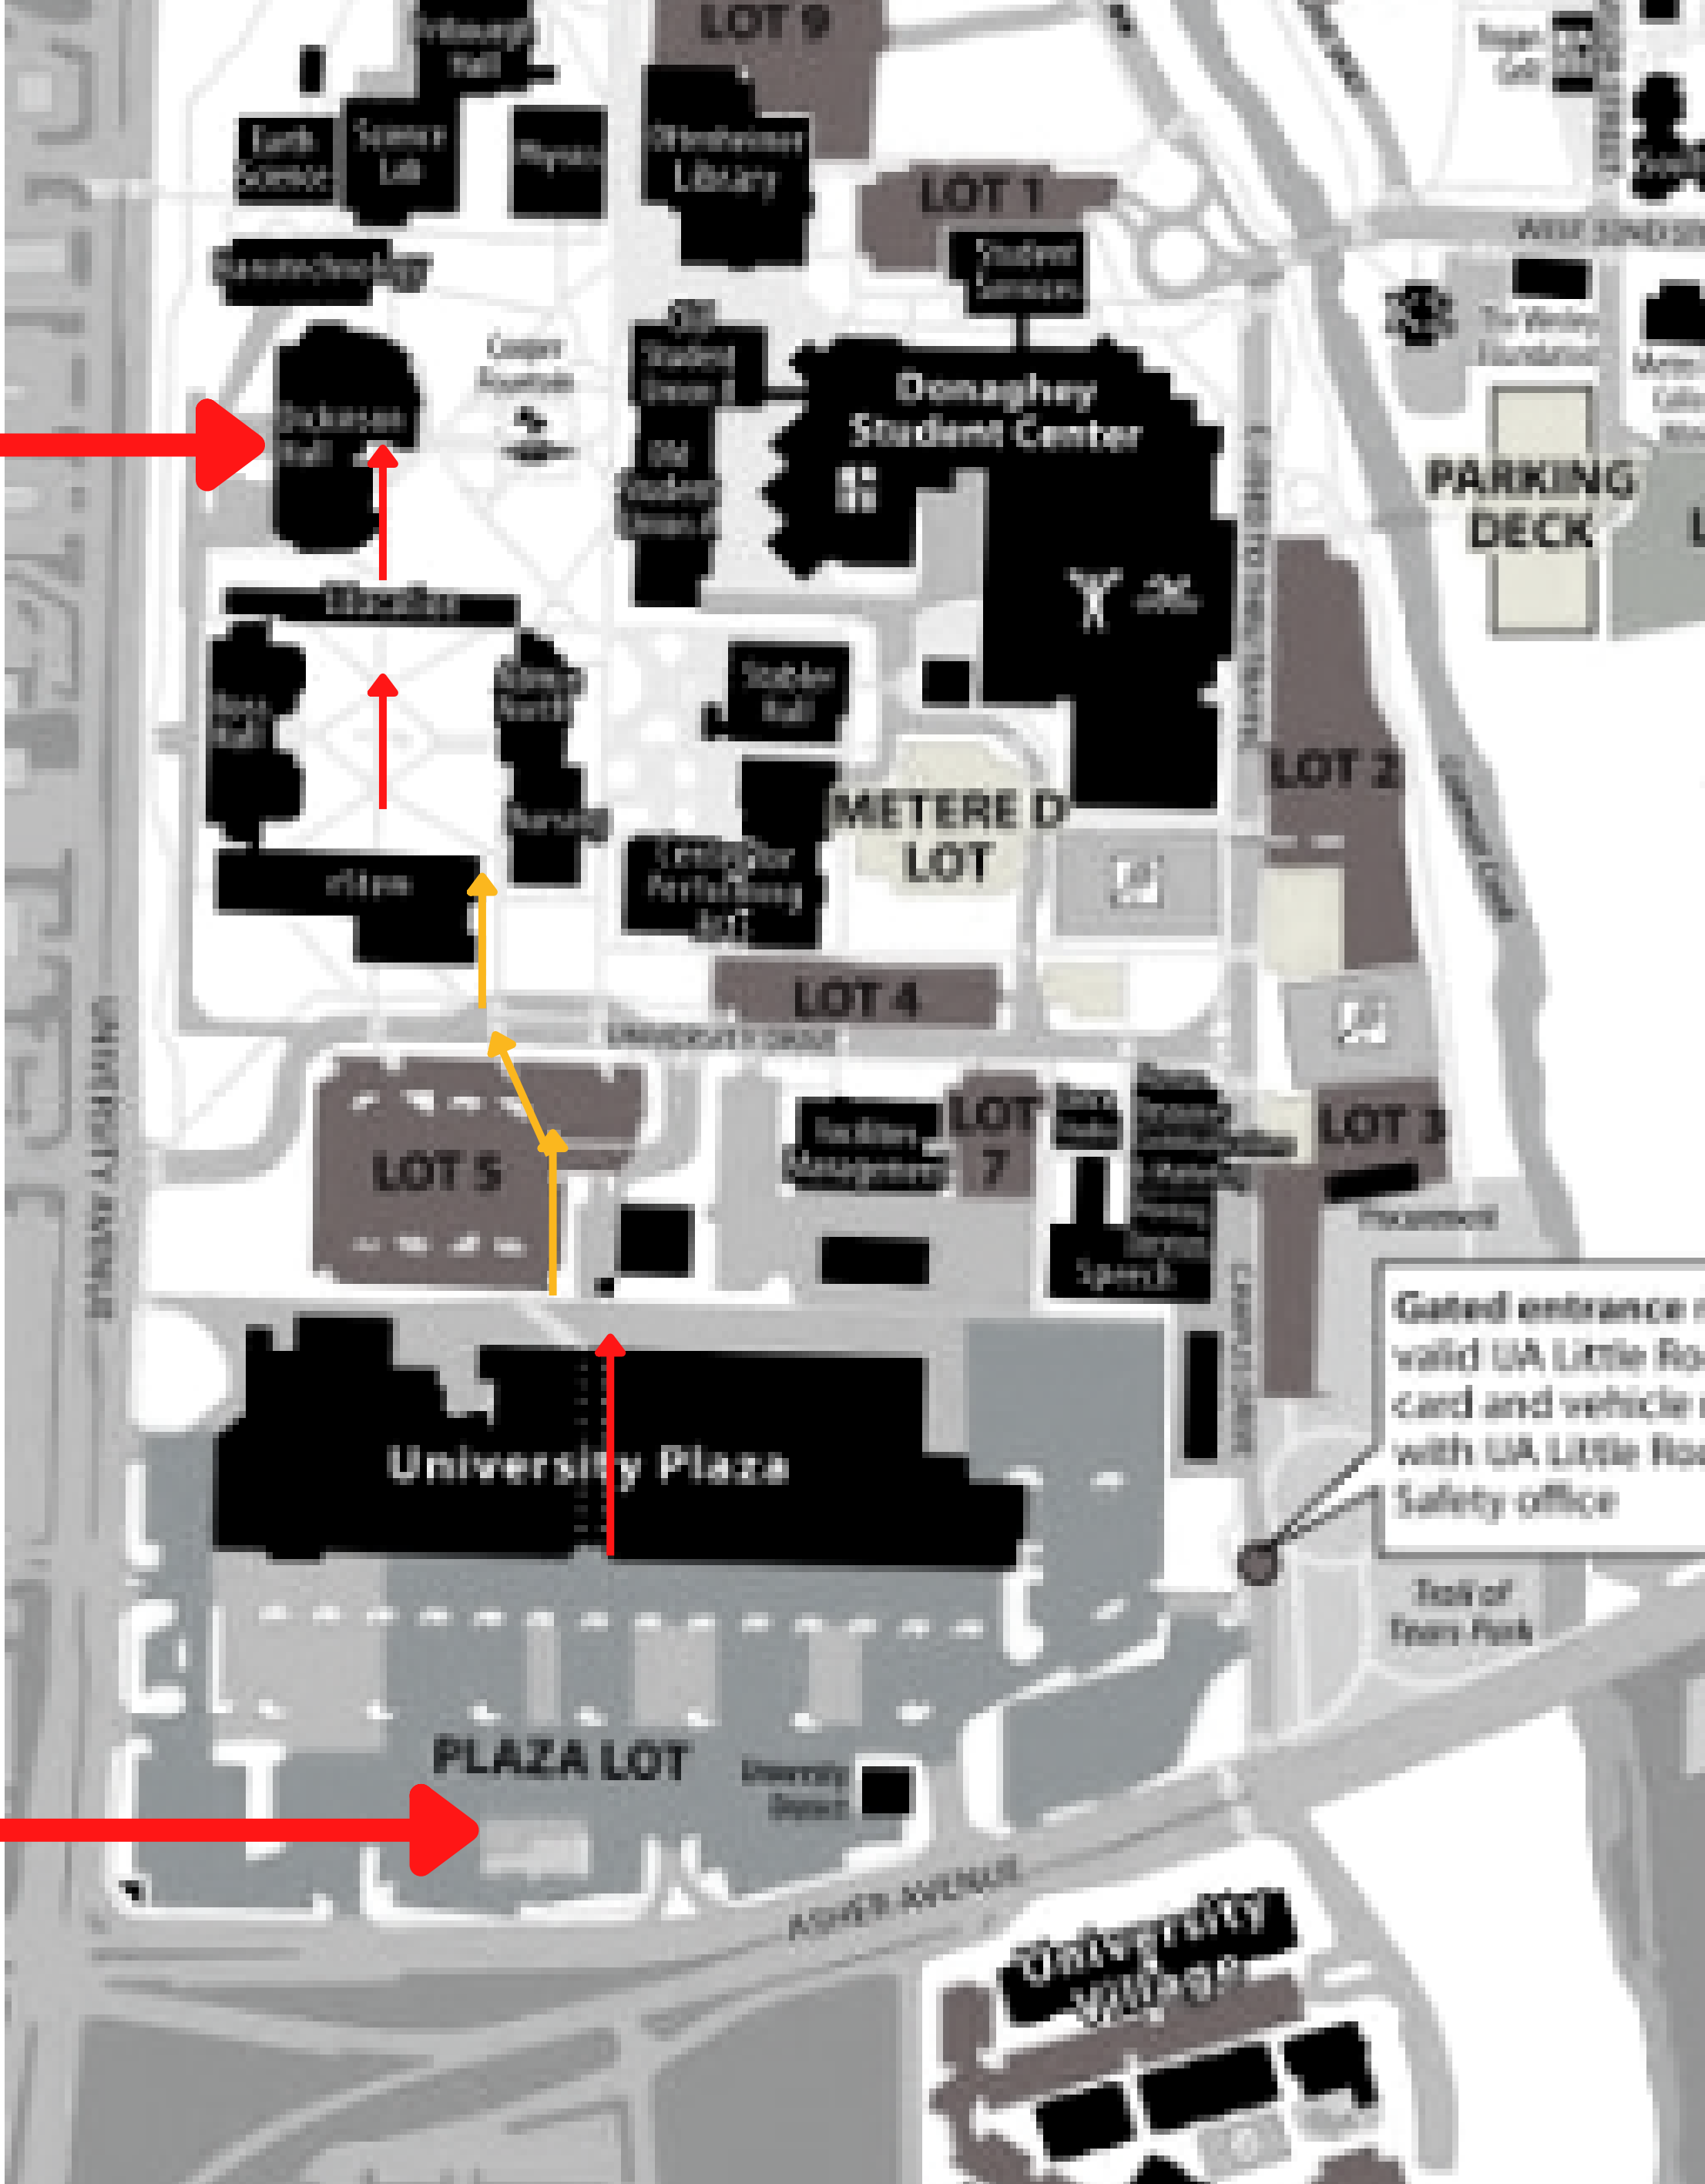

Orientation will take place in Dickinson Hall at 5:00-5:45 (Last Names A-M) and 6:15-7:00 (Last Names N-Z). They will last exactly 45 minutes.

**YELLOW ARROWS= NEW ROUTE**

Parking is available in the parking lot at Big Lots

Once parked in the Big Lots Parking Lot, you will go through the breezeway heading north towards eStem High School and head to the east side of the school. Follow the sidewalk, and signs to Dickinson Hall. It is approximately a 7 minute walk.