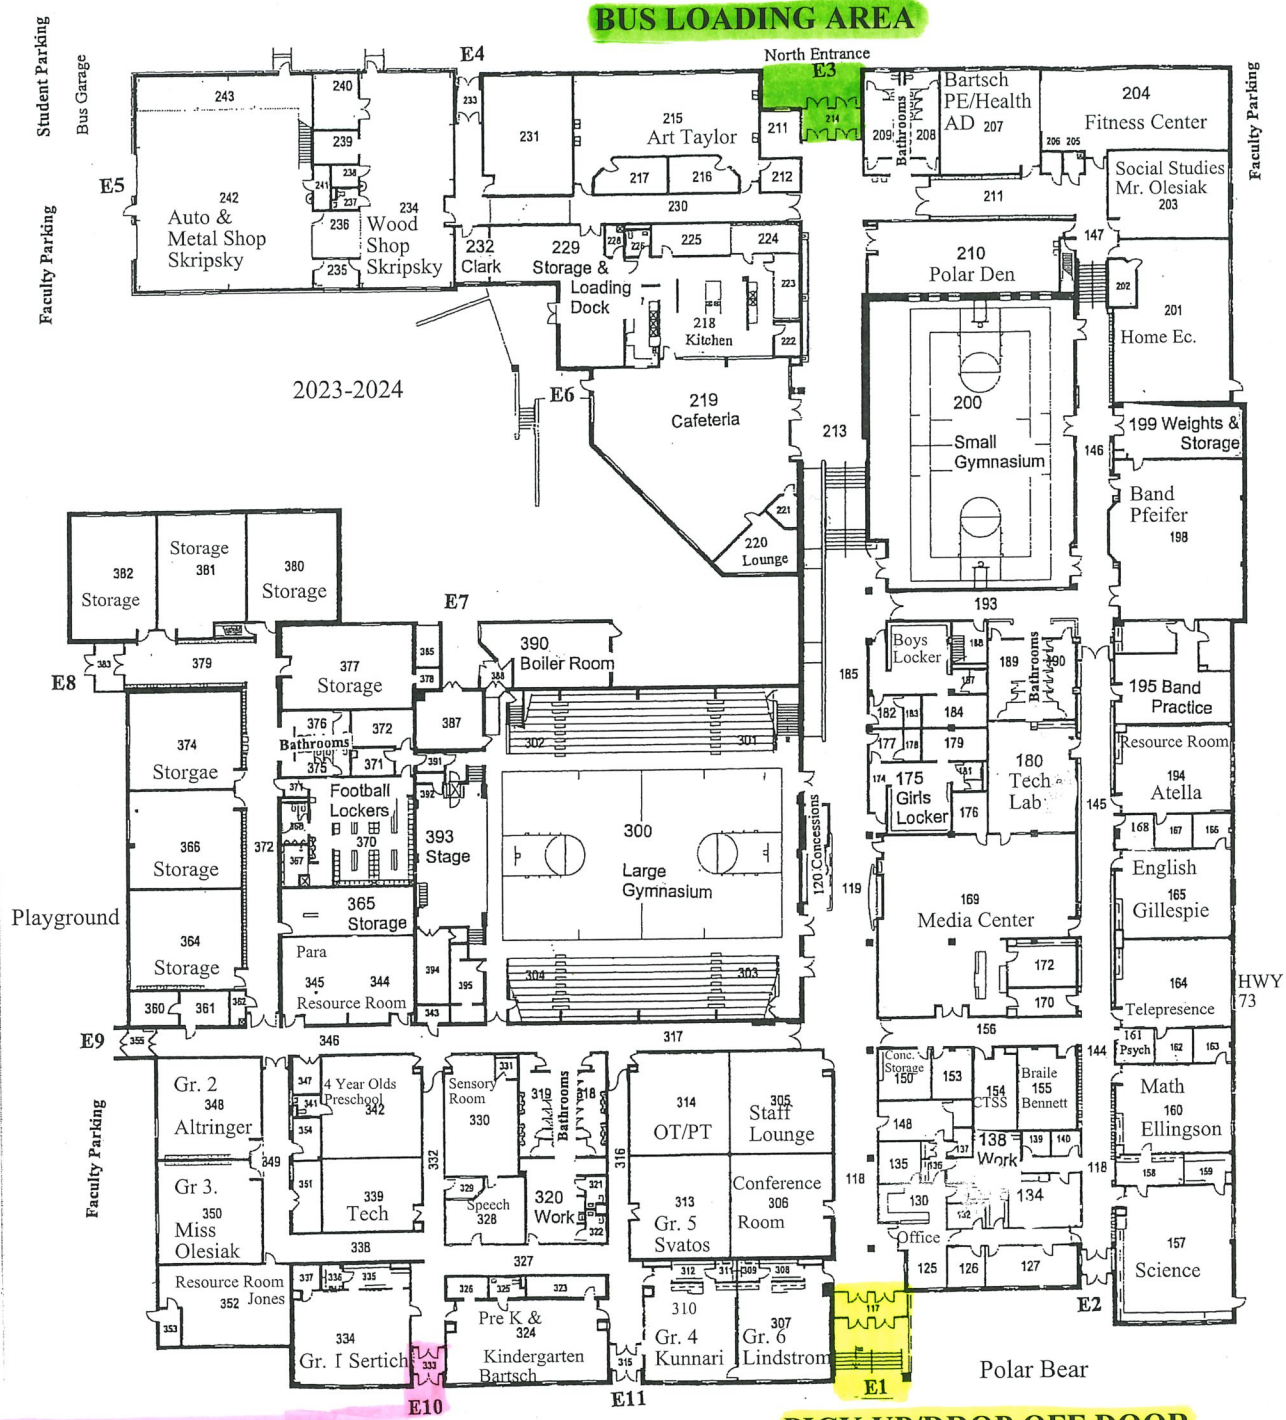

Floodwood School District Pick Up/Drop Off and Bus Loading Map

The Floodwood School District will be open for students at 8:05am and all students must be out of the building by 3:30pm. Buses will be leaving the school at 3:10pm. Any changes (temporary or permanent) to a student's daily transportation plan, must be made directly through the bus garage. The bus garage phone number is 218-476-2211. Please leave a voicemail if there is no answer. Communication to the teacher or office is also recommended to avoid confusion.

**PRESCHOOL, KINDERGARTEN
& 1ST GRADE ENTRANCE**

PICK UP/DROP OFF DOOR