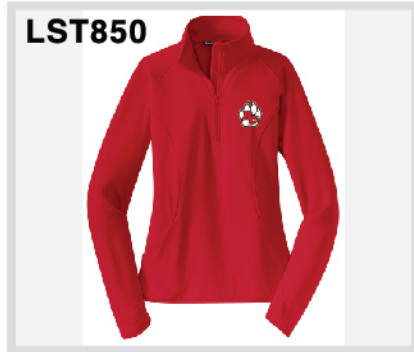

REED CITY ELEMENTARY APPAREL 2021

BLACK Cotton Short Sleeve T
FRONT IMPRINT
\$10.00

BLACK Cotton Long Sleeve T
FRONT IMPRINT
\$15.00

BLACK Cotton Crewneck Sweatshirt
FRONT IMPRINT
\$25.00

BLACK Cotton Hooded Sweatshirt
FRONT IMPRINT
\$25.00

BLACK Men's 1/4 Zip Pullover
LEFT CHEST
\$40.00

RED Men's 1/4 Zip Pullover
LEFT CHEST
\$40.00

RED/WHITE Pom Beanie Hat
FRONT EMBROIDERY
\$15.00

BLACK Women's 1/4 Zip Pullover
LEFT CHEST
\$40.00

RED Women's 1/4 Zip Pullover
LEFT CHEST
\$40.00

	YS	YM	YL	S	M	L	XL	*\$2.00 2XL	TOTALS
BLACK Cotton S/S T-Shirt									
BLACK Cotton L/S T-Shirt									
RED/WHITE Pom Beanie Hat									

	YS	YM	YL	S	M	L	XL	*\$3.00 2XL	TOTALS
BLACK Cotton Crewneck Sweatshirt									
BLACK Cotton Hooded Sweatshirt									
BLACK Men's 1/4 Zip Pullover									
RED Men's 1/4 Zip Pullover									
BLACK Women's 1/4 Zip Pullover									
RED Women's 1/4 Zip Pullover									
NAME & PHONE NUMBER:									