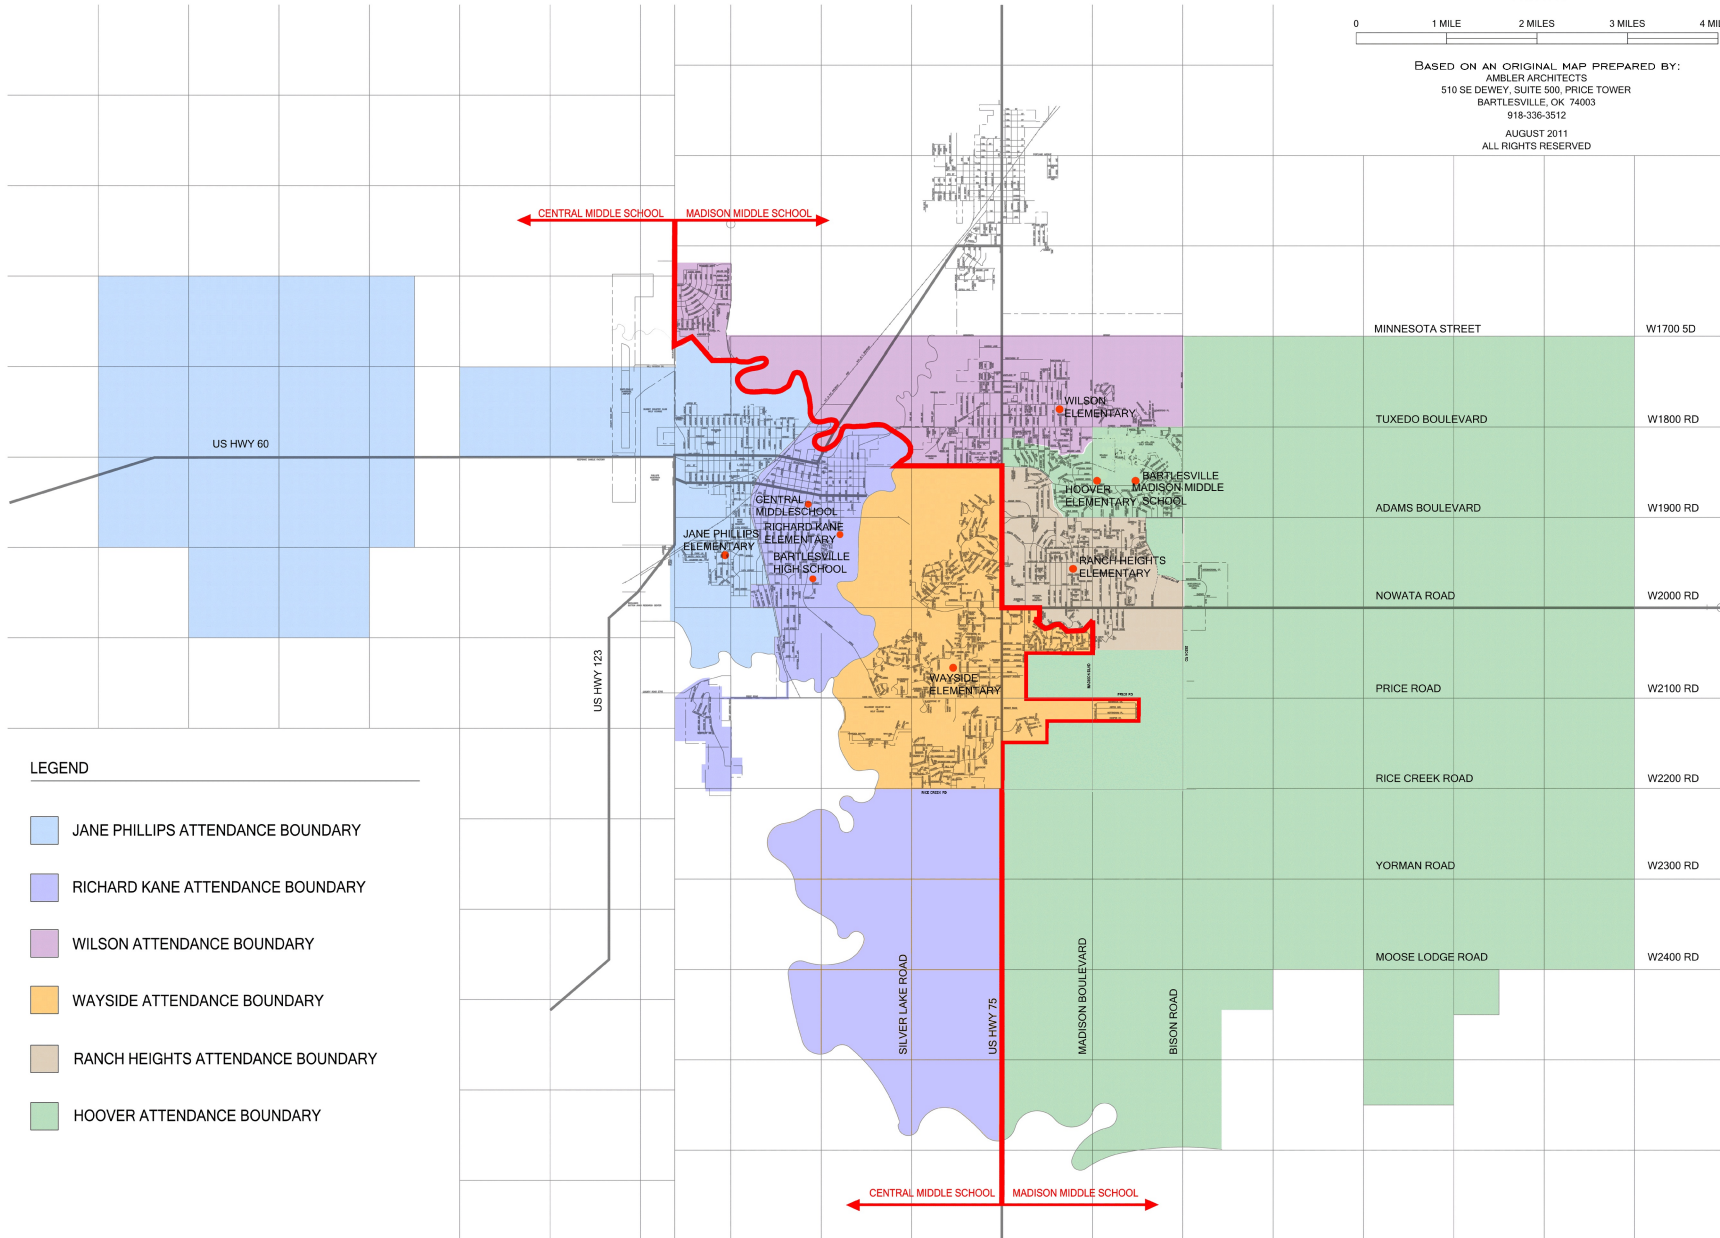

# Bartlesville School District Attendance Boundaries Effective 2022-2023 Academic Year

BASED ON AN ORIGINAL MAP PREPARED BY:  
 AMBLER ARCHITECTS  
 510 SE DEWEY, SUITE 500, PRICE TOWER  
 BARTLESVILLE, OK 74003  
 918-336-3512  
 AUGUST 2011  
 ALL RIGHTS RESERVED

### LEGEND

- JANE PHILLIPS ATTENDANCE BOUNDARY
- RICHARD KANE ATTENDANCE BOUNDARY
- WILSON ATTENDANCE BOUNDARY
- WAYSIDE ATTENDANCE BOUNDARY
- RANCH HEIGHTS ATTENDANCE BOUNDARY
- HOOVER ATTENDANCE BOUNDARY