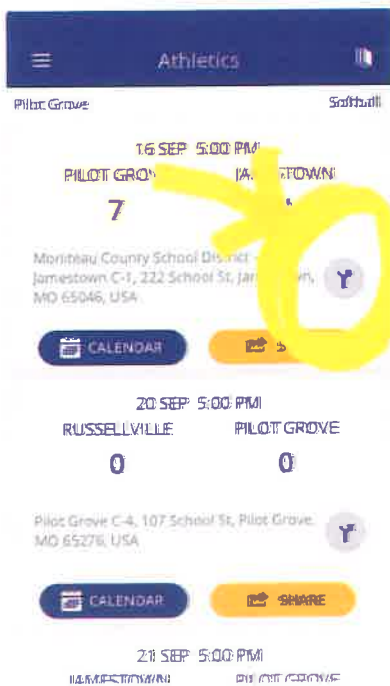

UPDATED INFORMATION AVAILABLE ON PILOT GROVE APP

- 1) OPEN PILOT GROVE APP
- 2) Go to upper left corner

- 3) Select "Athletics"

- 4) Select a Sport from menu

- 5) Once here, game info, scores, and locations are included. (Select navigation button to open map).

- 6) MAP to location opens

If you need additional assistance, please reach out and we will be happy to assist you.