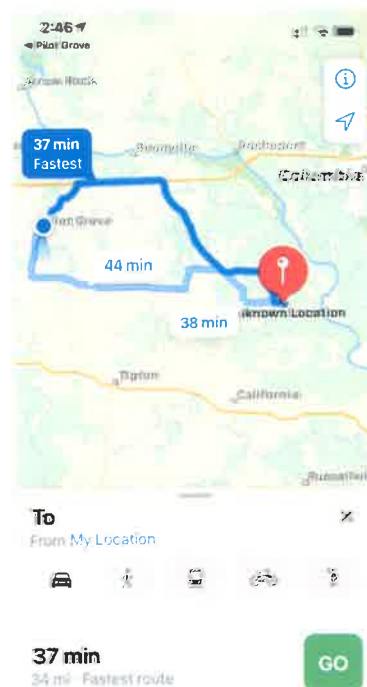

UPDATED INFORMATION AVAILABLE ON PILOT GROVE APP

- 1) OPEN PILOT GROVE APP
- 2) Go to upper left corner

- 3) Select "Athletics"

- 4) Select a Sport from menu

- 5) Once here, game info, scores, and locations are included. (Select navigation button to open map).

- 6) MAP to location opens

If you need additional assistance, please reach out and we will be happy to assist you.