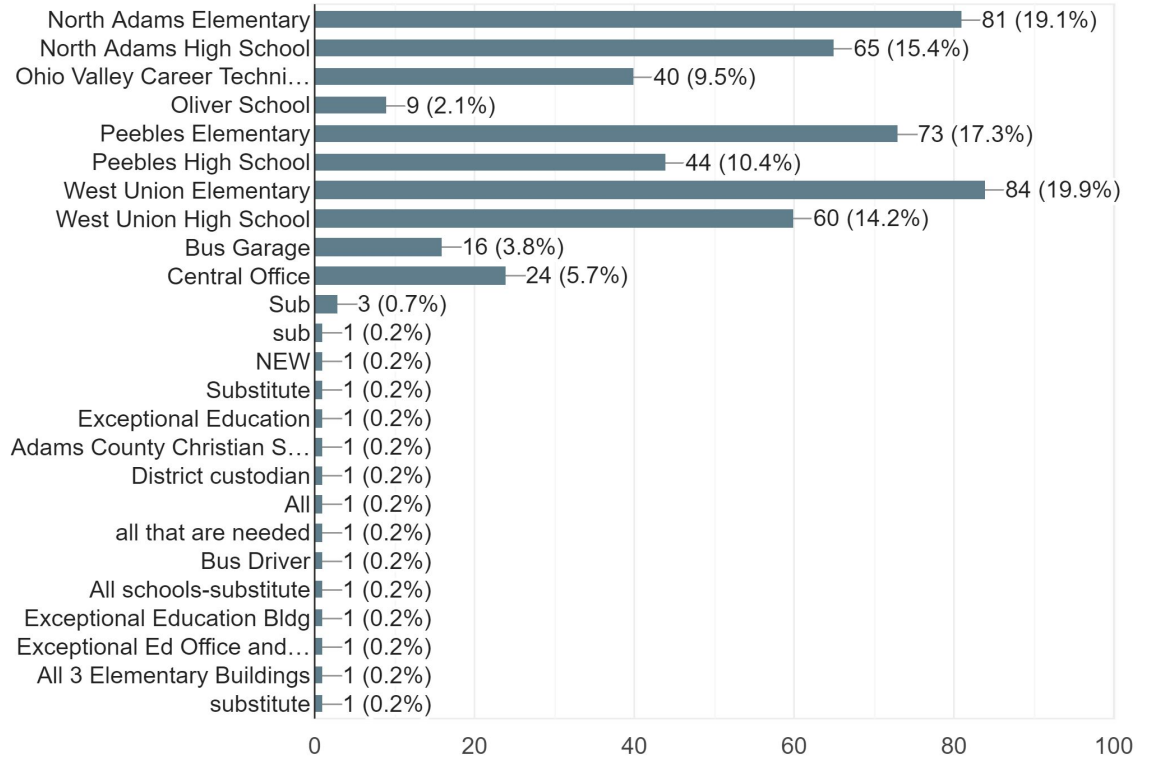

Staff Survey

In which building do you work?

423 responses