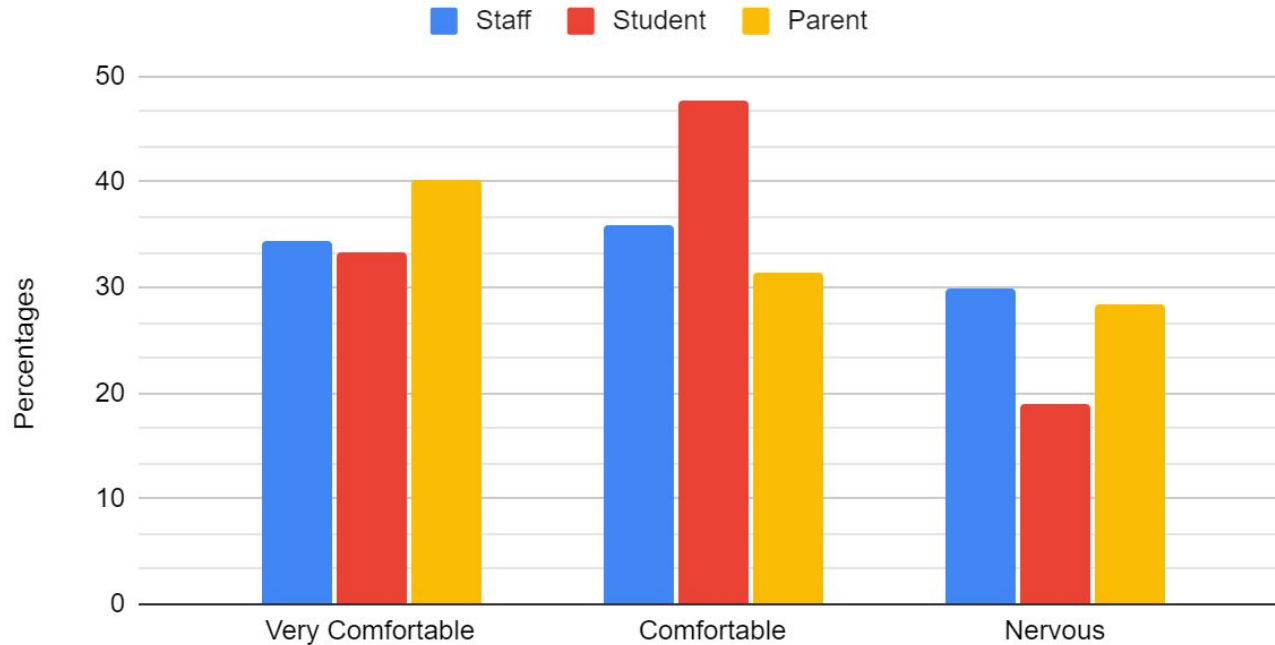

All three stakeholders - a comparison

How comfortable are you at school or when you send your student to school?