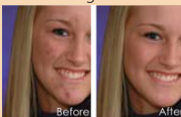

**A-La Carte**  
**Option 1 - (1) 8x10 portrait \$20**  
**Option 2 - (8) 2x3 wallets \$20**  
**Option 3 - (2) 5x7 \$20**

## Speciality Products/ Productos Especiales

**Add-on #4: \$20**  
Duel Image

**Add-on #5: \$15**  
Retouching

**Add-on #6: \$12**  
Personalize all your pictures with first name & year only

**Add-on #7: \$55**  
Digital Download