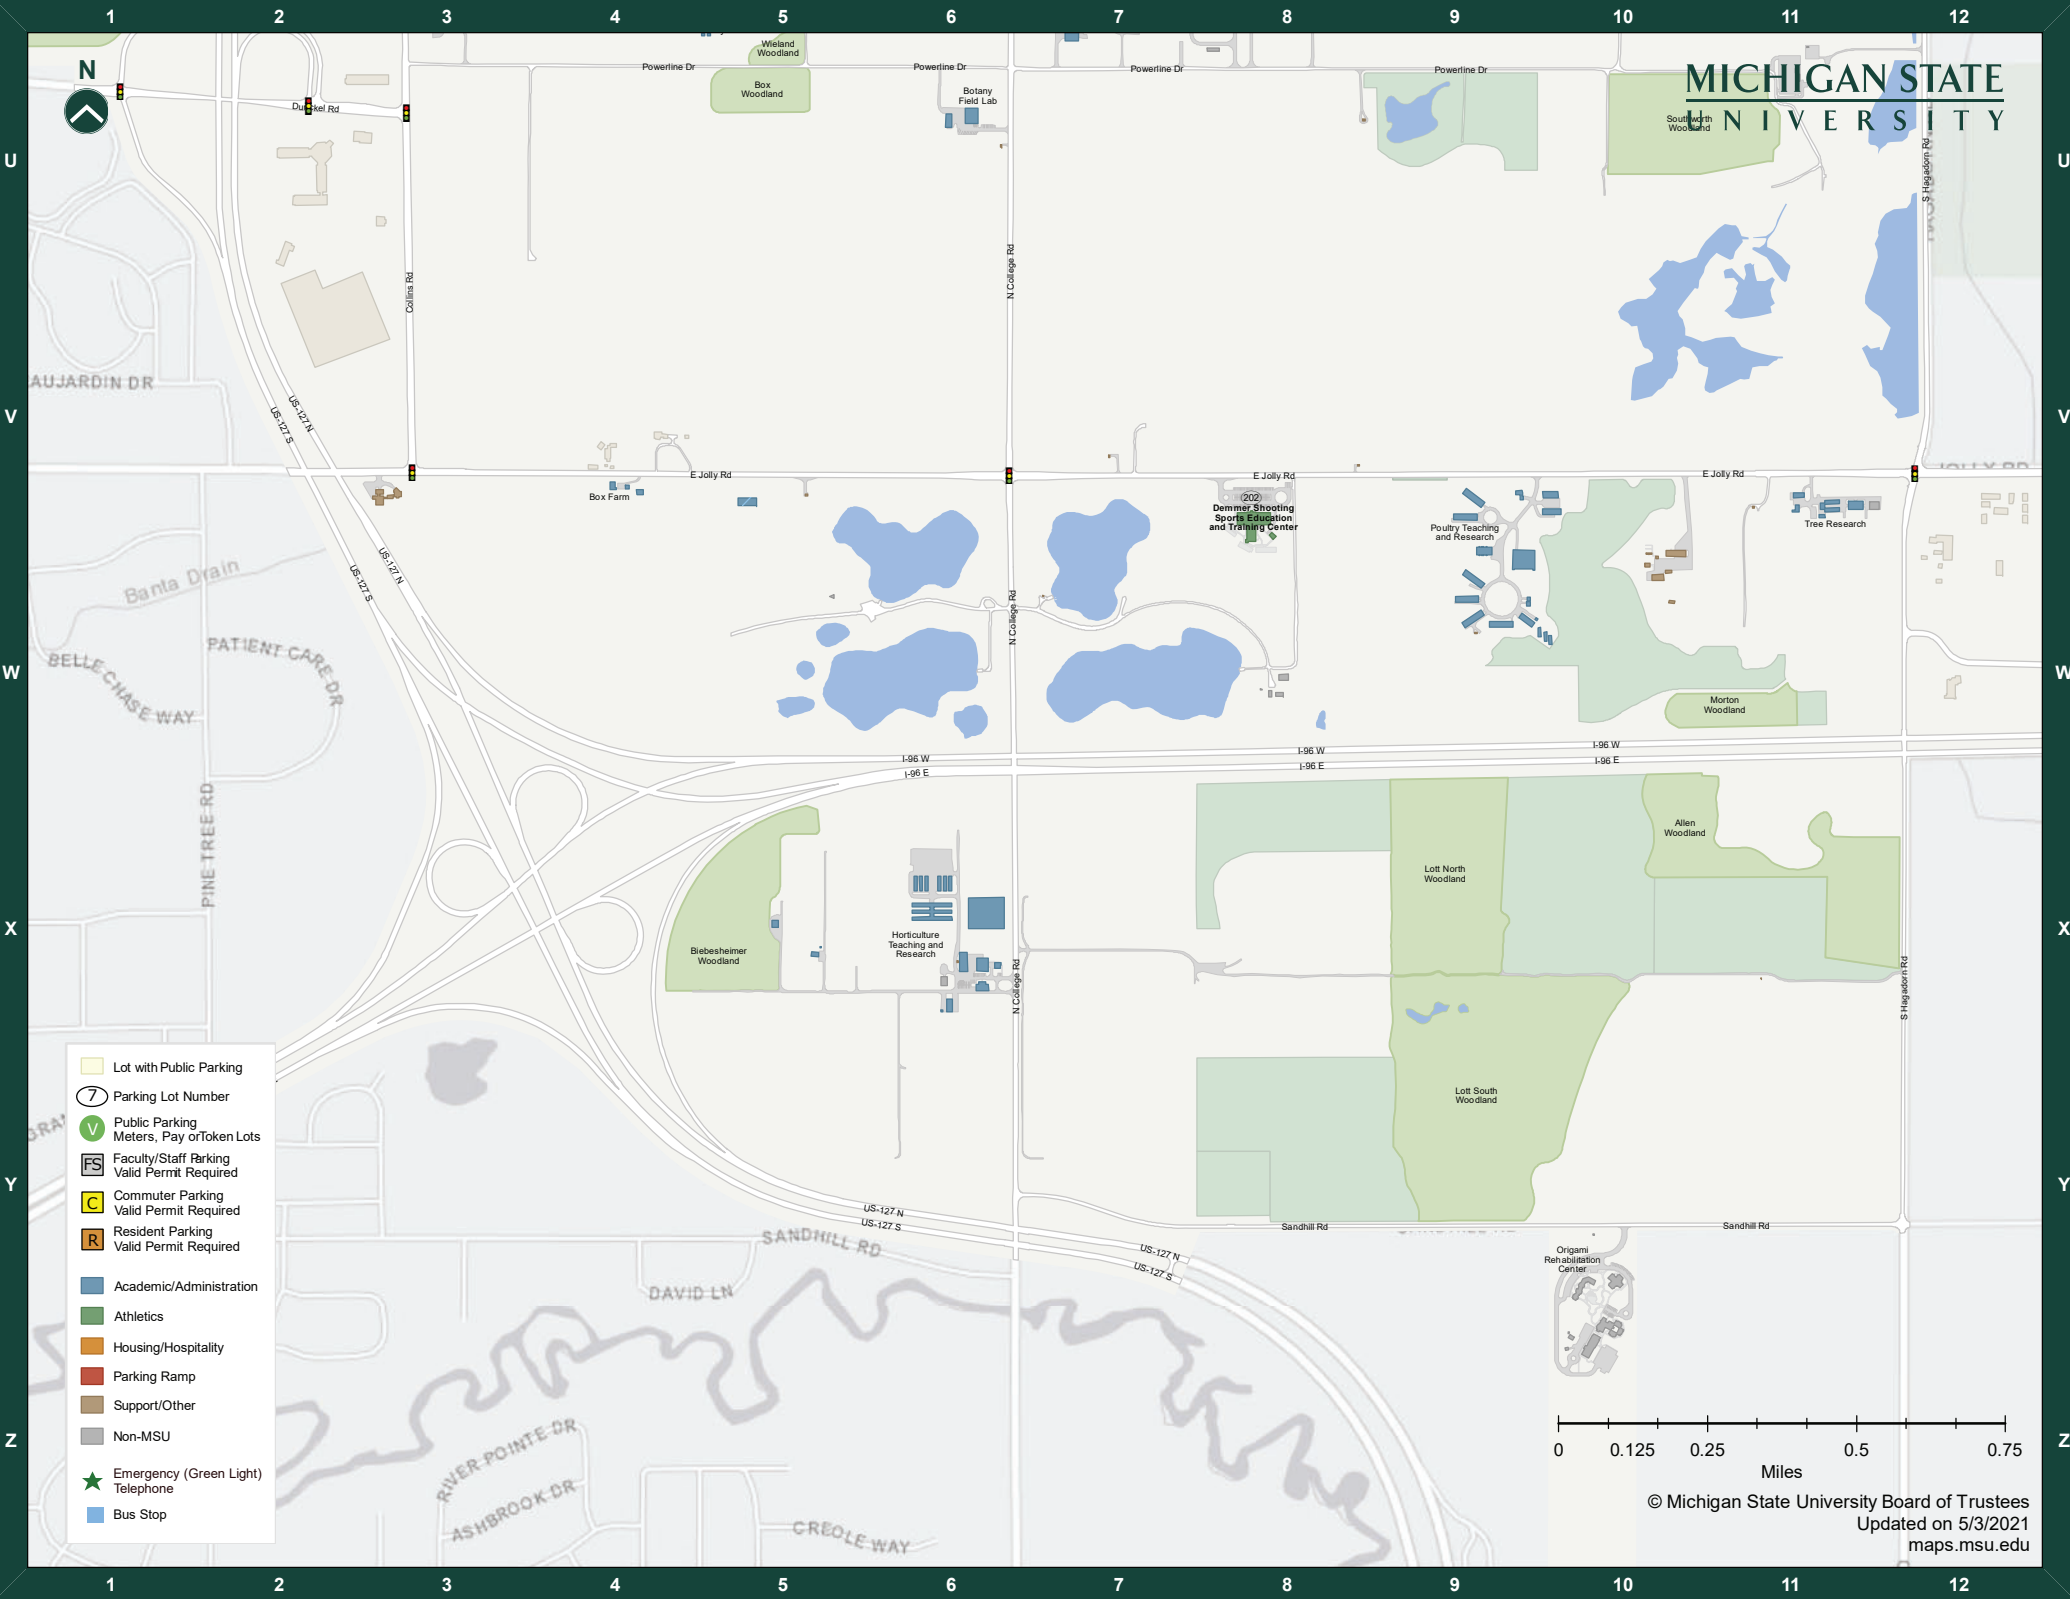

MICHIGAN STATE UNIVERSITY

- Lot with Public Parking
- Parking Lot Number
- Public Parking Meters, Pay or Token Lots
- Faculty/Staff Parking Valid Permit Required
- Commuter Parking Valid Permit Required
- Resident Parking Valid Permit Required
- Academic/Administration
- Athletics
- Housing/Hospitality
- Parking Ramp
- Support/Other
- Non-MSU
- Emergency (Green Light) Telephone
- Bus Stop

© Michigan State University Board of Trustees
Updated on 5/3/2021
maps.msu.edu