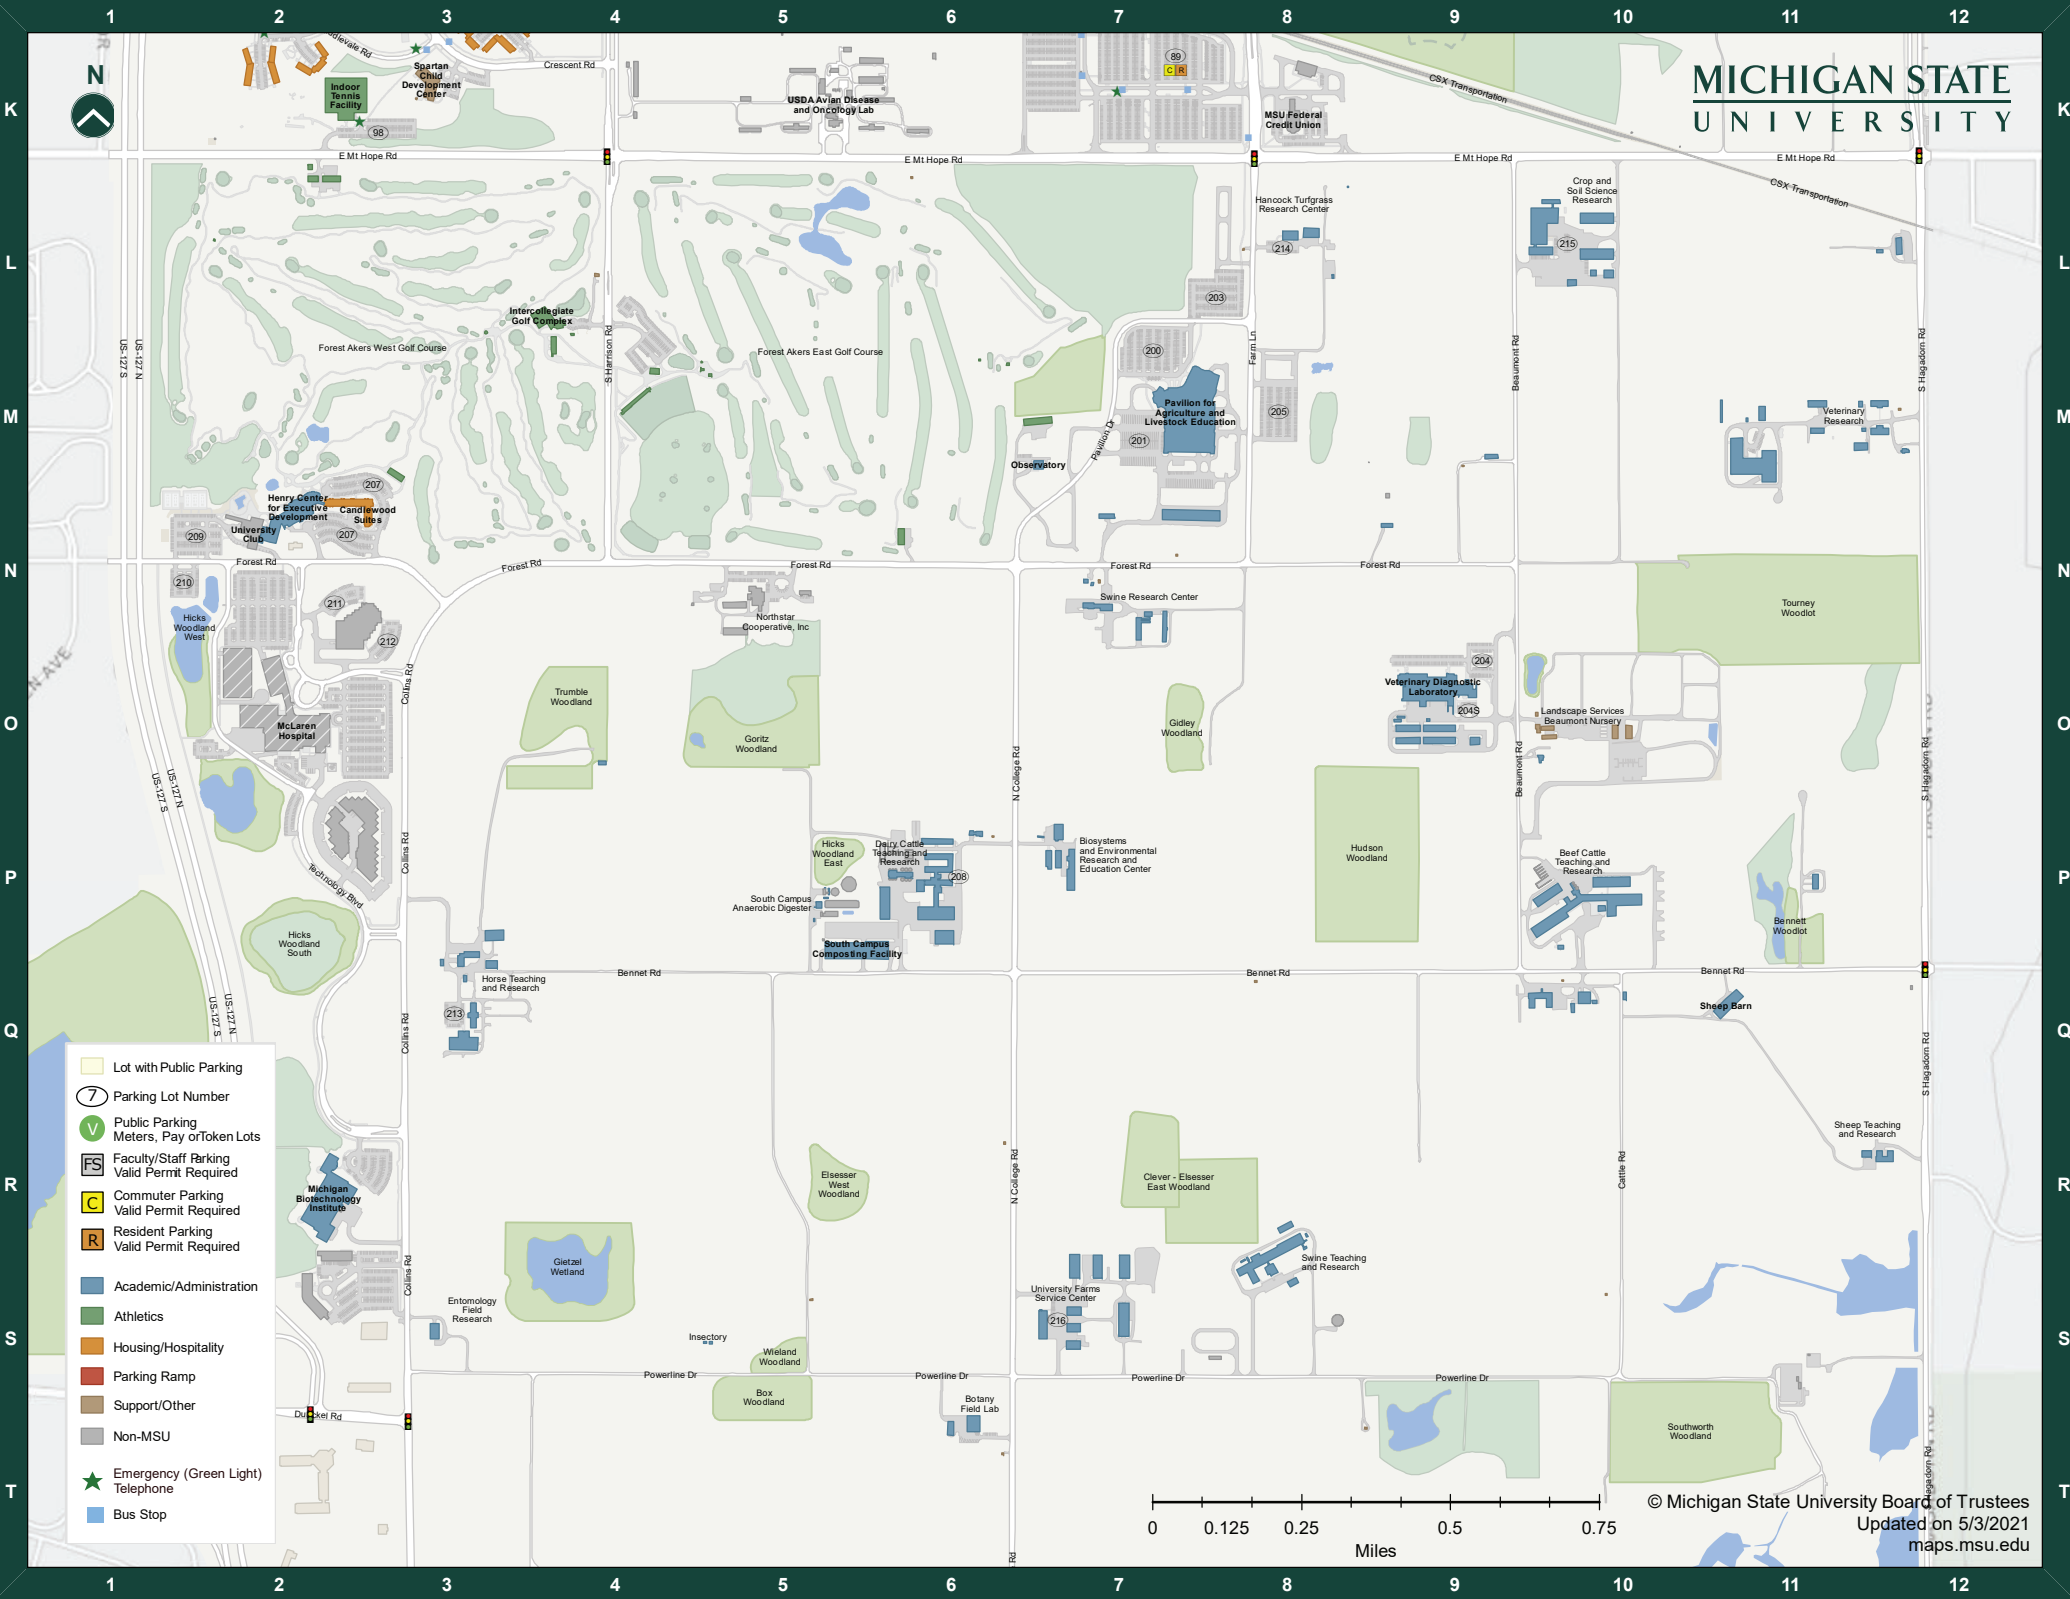

MICHIGAN STATE UNIVERSITY

- Lot with Public Parking
- Academic/Administration
- Athletics
- Housing/Hospitality
- Parking Ramp
- Support/Other
- Non-MSU
- Public Parking Meters, Pay or Token Lots
- Faculty/Staff P Parking Valid Permit Required
- Commuter Parking Valid Permit Required
- Resident Parking Valid Permit Required
- Emergency (Green Light) Telephone
- Bus Stop

© Michigan State University Board of Trustees
 Updated on 5/3/2021
maps.msu.edu

- Lot with Public Parking
- Parking Lot Number
- Public Parking
Meters, Pay or Token Lots
- Faculty/Staff Parking
Valid Permit Required
- Commuter Parking
Valid Permit Required
- Resident Parking
Valid Permit Required
- Academic/Administration
- Athletics
- Housing/Hospitality
- Parking Ramp
- Support/Other
- Non-MSU
- Emergency (Green Light)
Telephone
- Bus Stop

MICHIGAN STATE UNIVERSITY

- Lot with Public Parking
- Parking Lot Number
- Public Parking Meters, Pay or Token Lots
- Faculty/Staff Parking Valid Permit Required
- Commuter Parking Valid Permit Required
- Resident Parking Valid Permit Required
- Academic/Administration
- Athletics
- Housing/Hospitality
- Parking Ramp
- Support/Other
- Non-MSU
- Emergency (Green Light) Telephone
- Bus Stop

© Michigan State University Board of Trustees
 Updated on 5/3/2021
maps.msu.edu