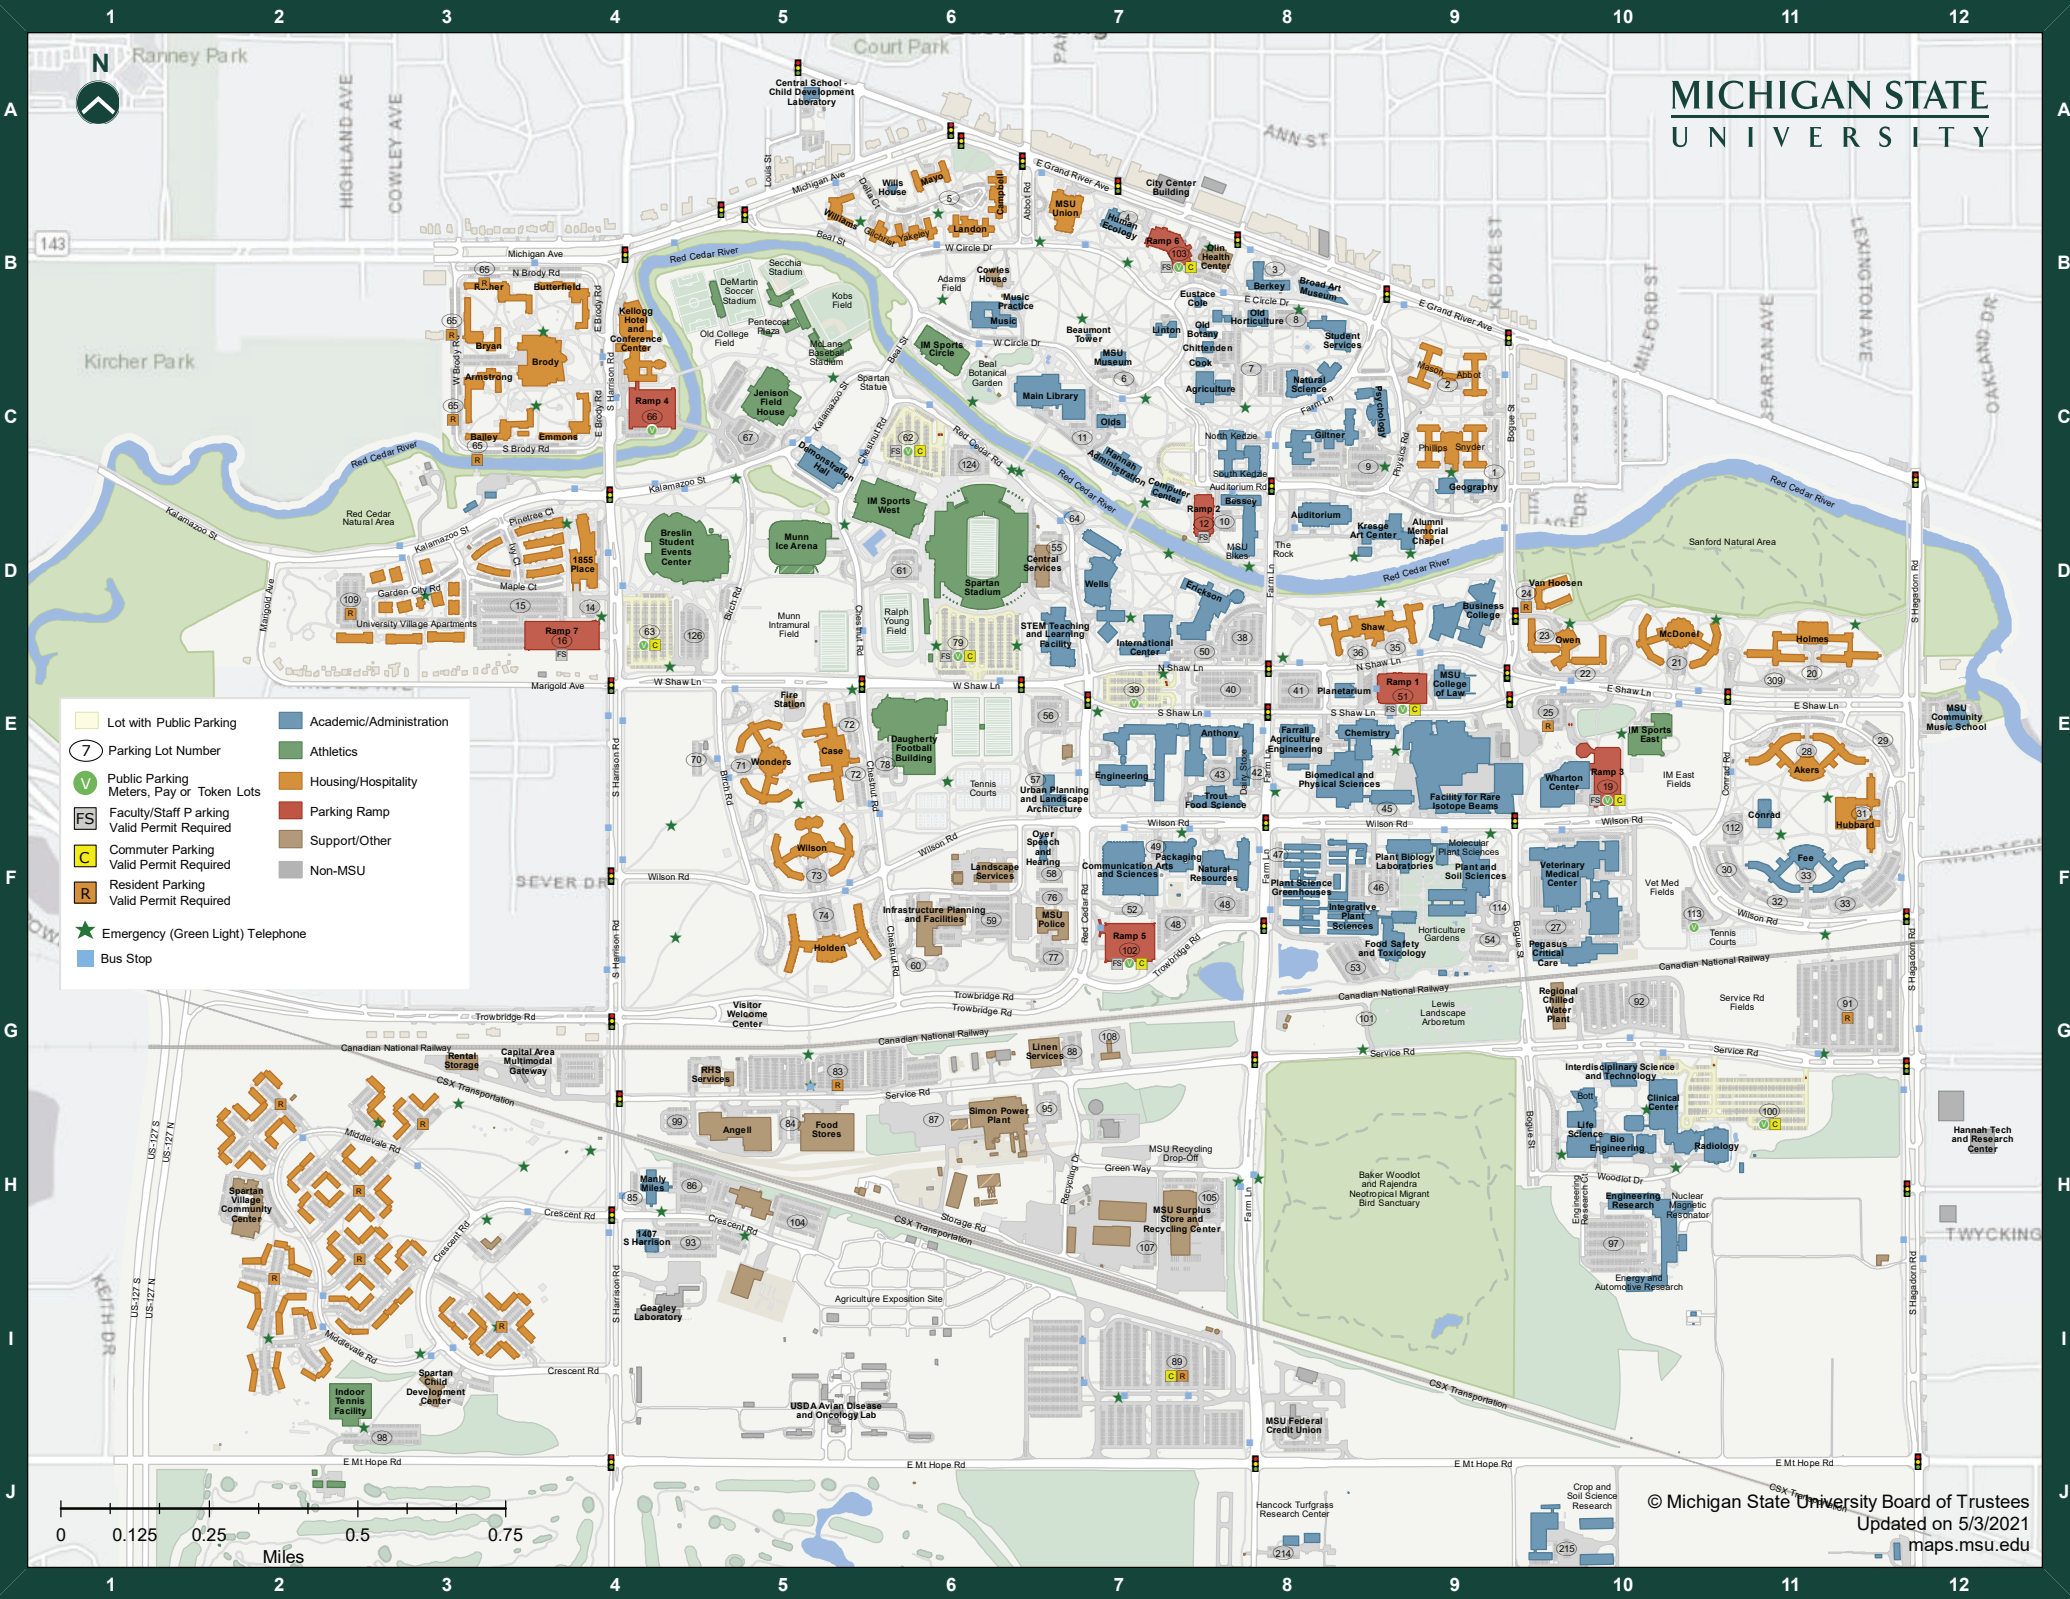

MICHIGAN STATE UNIVERSITY

- Lot with Public Parking
- Academic/Administration
- Athletics
- Housing/Hospitality
- Parking Ramp
- Support/Other
- Non-MSU
- Public Parking Meters, Pay or Token Lots
- Faculty/Staff P Parking Valid Permit Required
- Commuter Parking Valid Permit Required
- Resident Parking Valid Permit Required
- Emergency (Green Light) Telephone
- Bus Stop

© Michigan State University Board of Trustees
 Updated on 5/3/2021
maps.msu.edu

- Lot with Public Parking
- Parking Lot Number
- Public Parking
Meters, Pay or Token Lots
- Faculty/Staff Parking
Valid Permit Required
- Commuter Parking
Valid Permit Required
- Resident Parking
Valid Permit Required
- Academic/Administration
- Athletics
- Housing/Hospitality
- Parking Ramp
- Support/Other
- Non-MSU
- Emergency (Green Light)
Telephone
- Bus Stop

MICHIGAN STATE UNIVERSITY

- Lot with Public Parking
- Parking Lot Number
- Public Parking Meters, Pay or Token Lots
- Faculty/Staff Parking Valid Permit Required
- Commuter Parking Valid Permit Required
- Resident Parking Valid Permit Required
- Academic/Administration
- Athletics
- Housing/Hospitality
- Parking Ramp
- Support/Other
- Non-MSU
- Emergency (Green Light) Telephone
- Bus Stop

© Michigan State University Board of Trustees
 Updated on 5/3/2021
maps.msu.edu