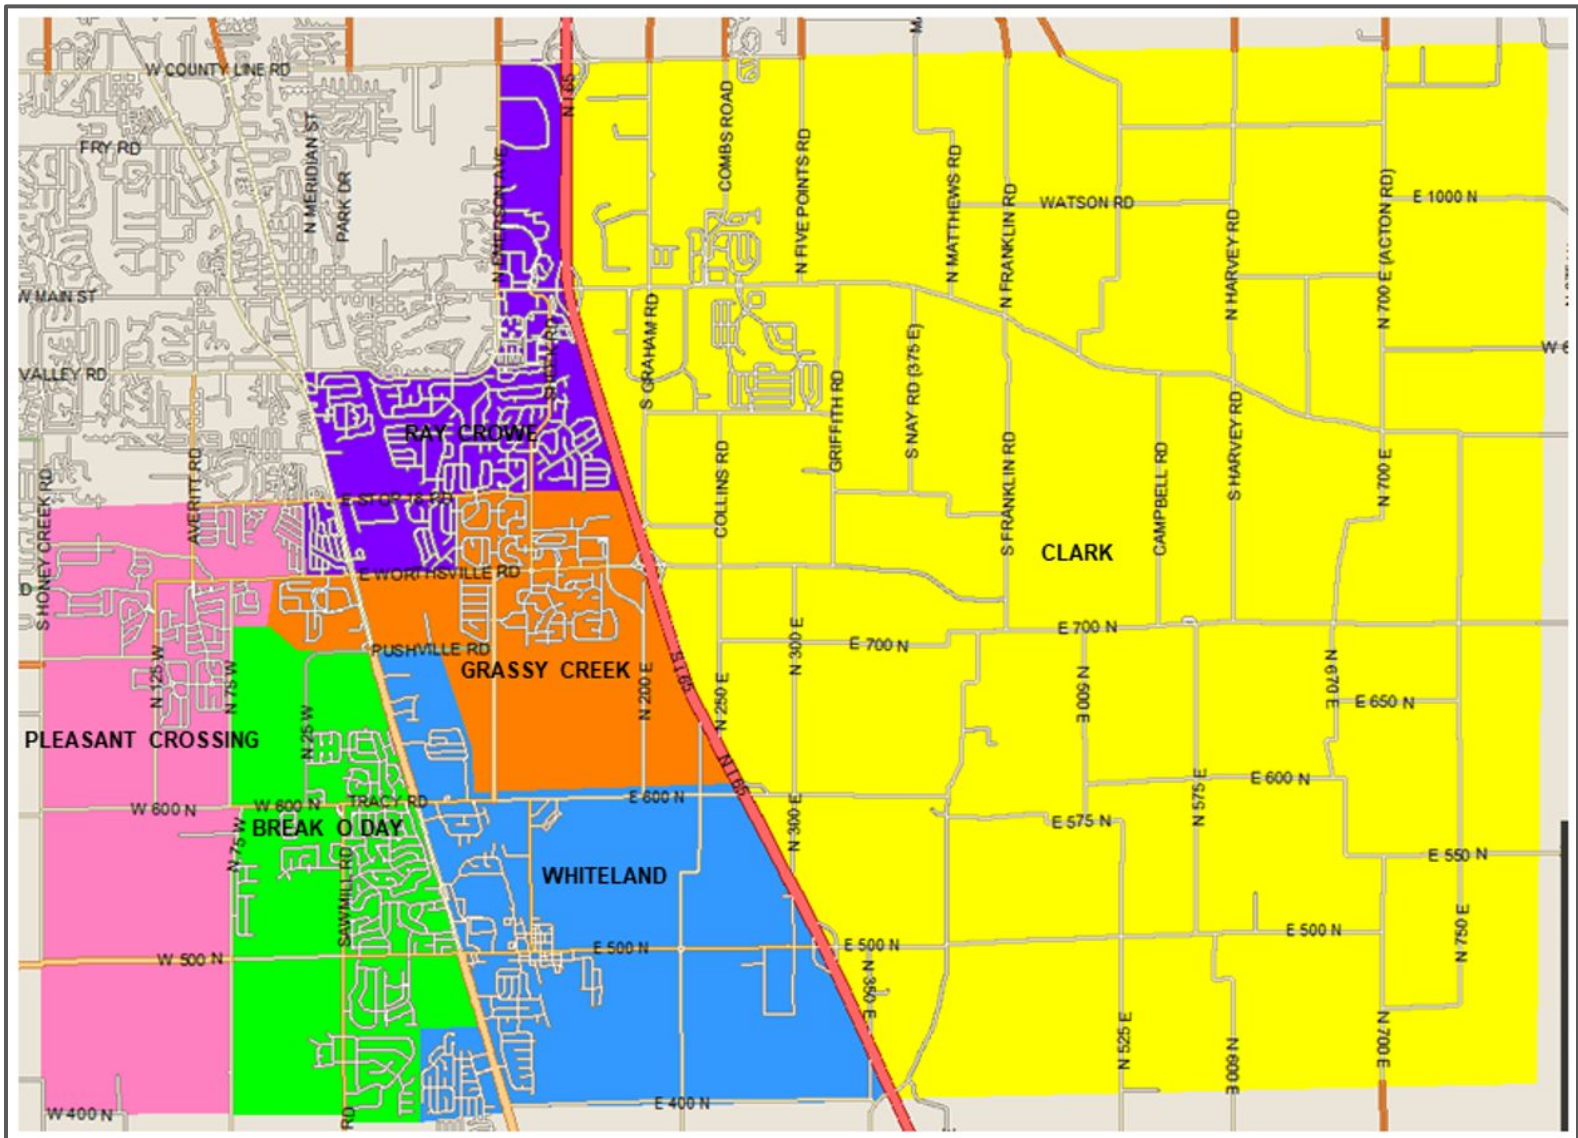

CLARK-PLEASANT COMMUNITY SCHOOL CORPORATION

Elementary School Boundaries

KEY:

Break-O-Day Elementary

Clark Elementary

Grassy Creek Elementary

Pleasant Crossing Elementary

Ray Crowe Elementary

Whiteland Elementary