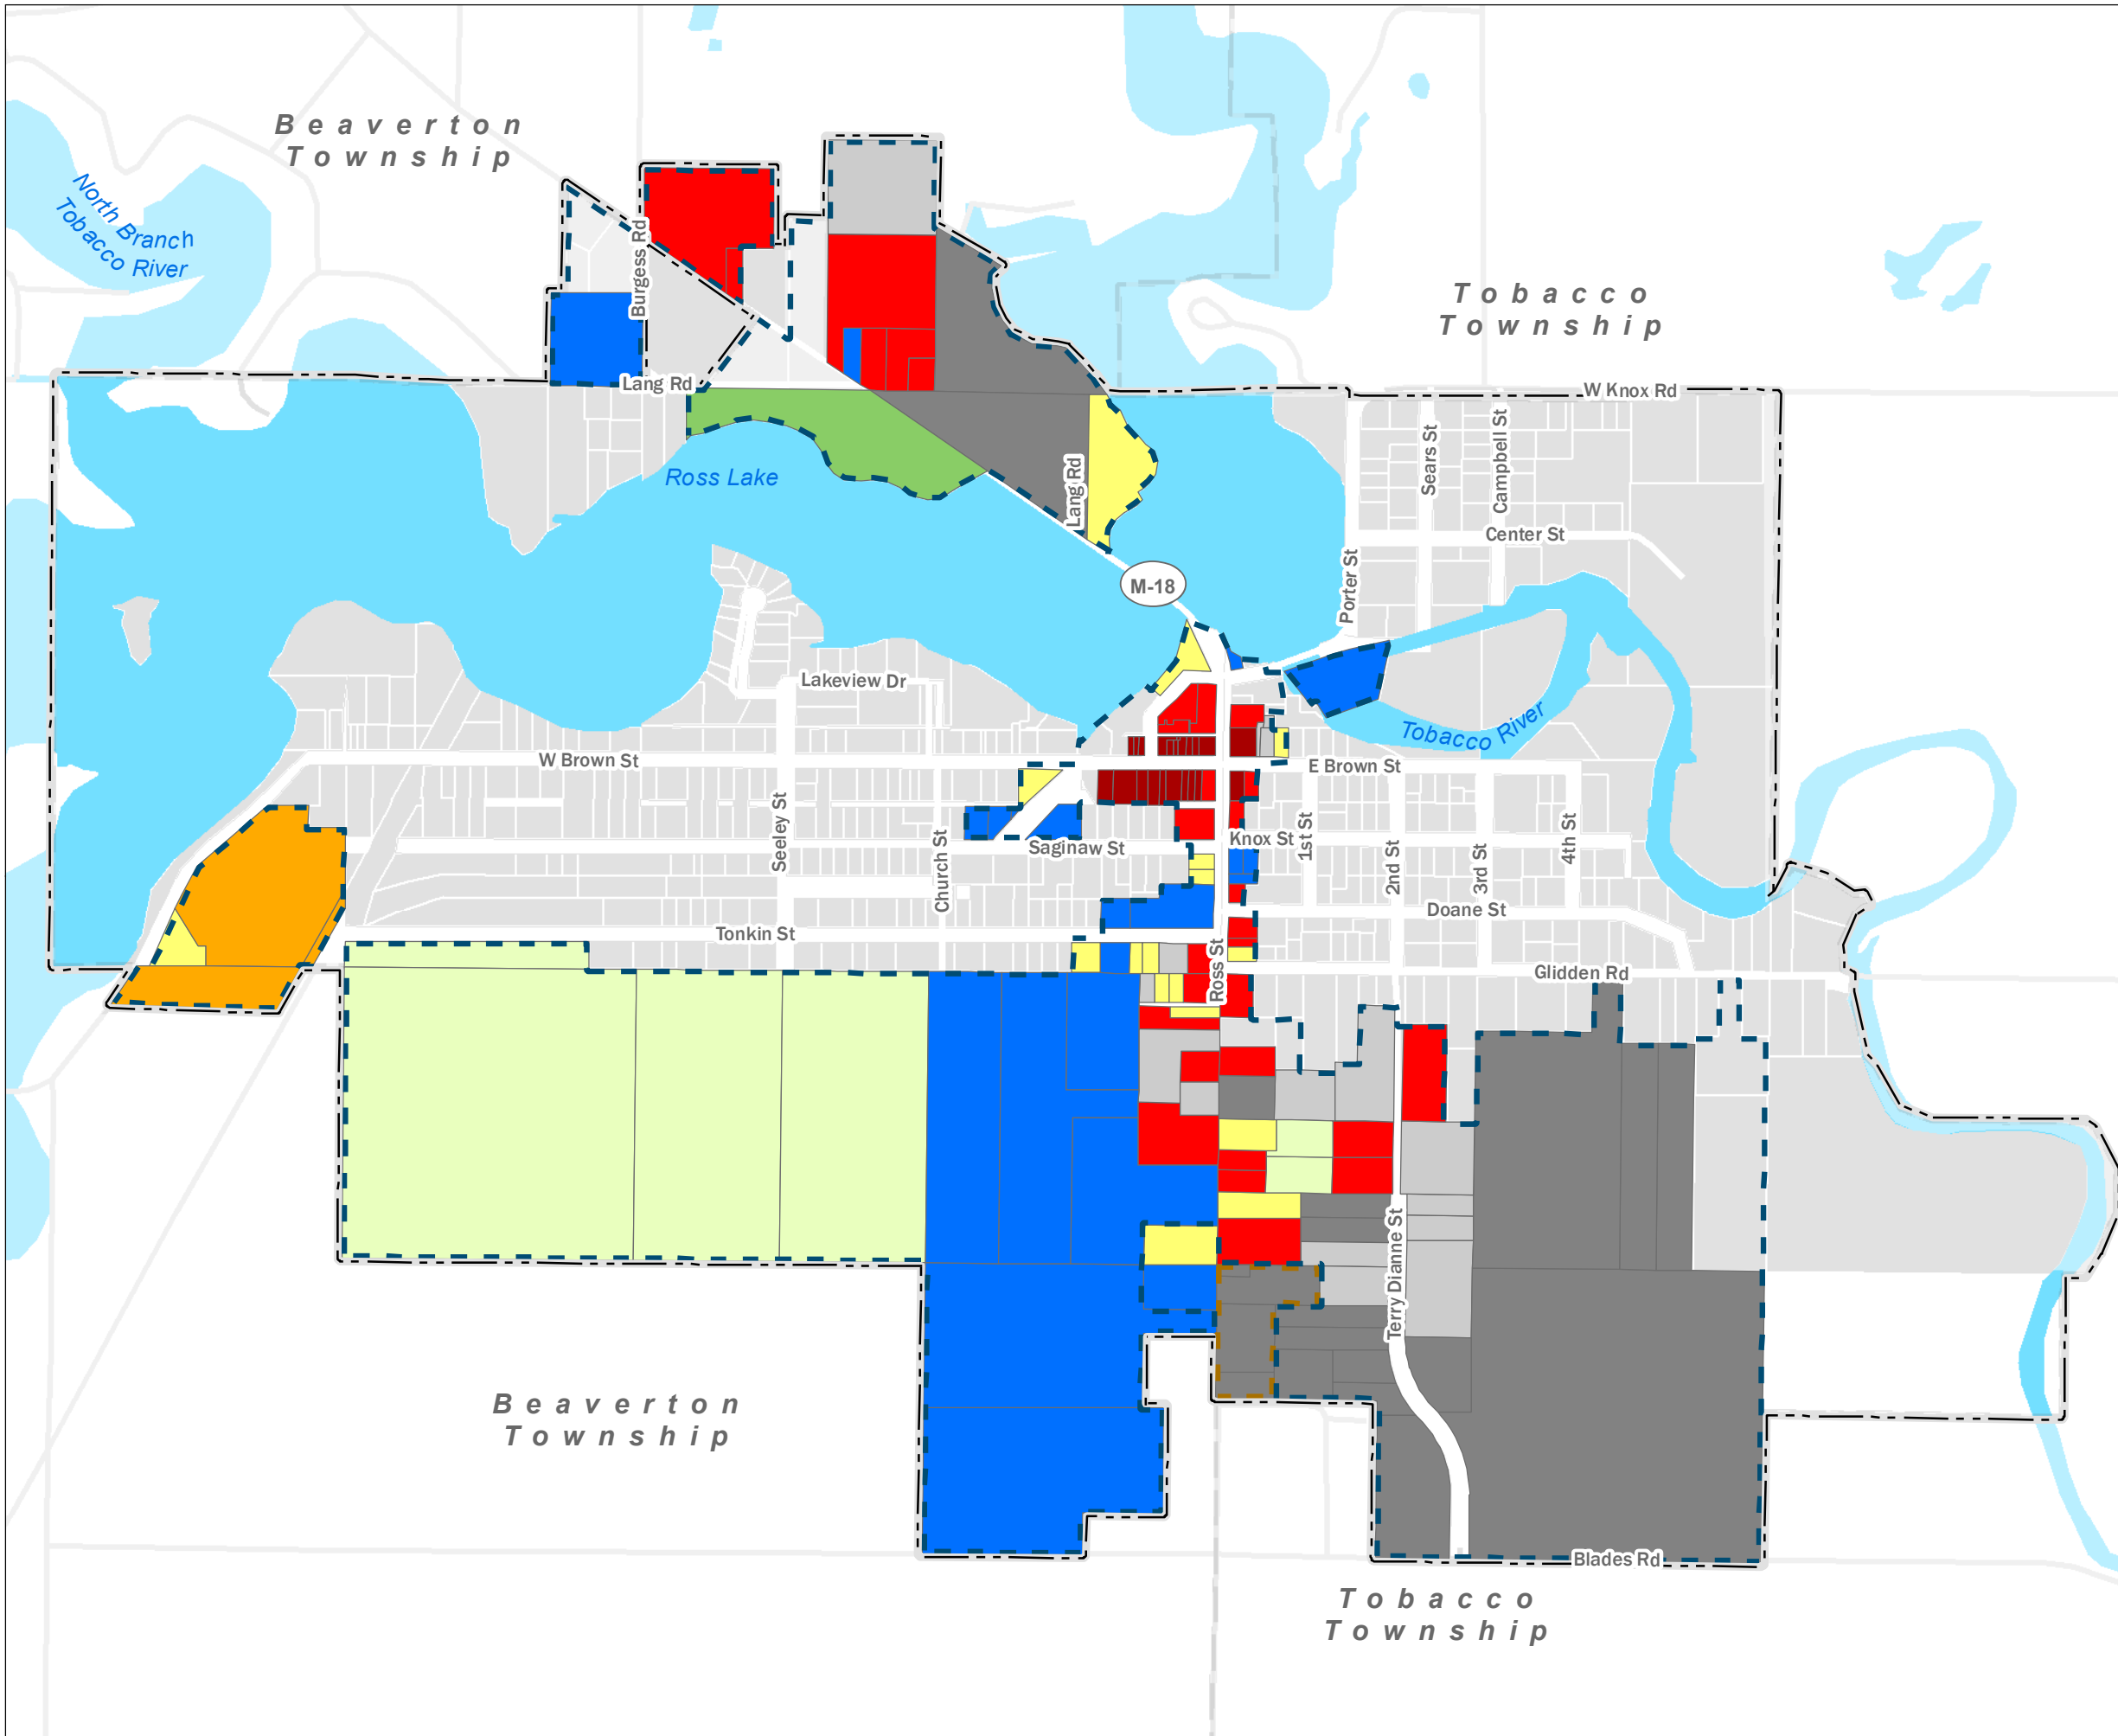

Map 2:
Existing Land Uses
 City of Beaverton, Michigan

May 28, 2019

LEGEND

-  City of Beaverton
-  TIF 1 Boundary
-  TIF 2 Boundary
-  Single-Family Residential
-  Multifamily Residential
-  Commercial
-  Central Business District
-  Public/Semi-Public
-  Recreation
-  Agricultural
-  Vacant
-  Industrial

Parcel Source: Gladwin County GIS
 Data Source: MCGI, 2017; McKenna, 2018 and 2019