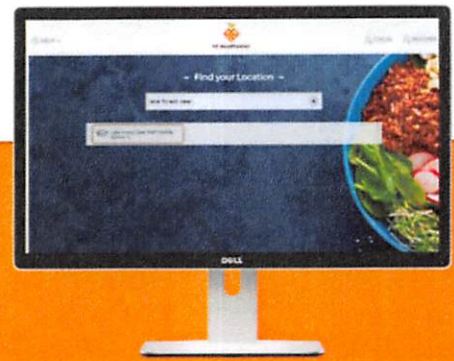

FD Meal Planner Your Go To Menu App

FD MEALPLANNER brings menu planning, nutrition data, and real time information to your fingertips. FD MEALPLANNER provides viewing capabilities in both web and mobile applications.

Rockdale D84 is part of the Community Eligibility Program, providing complimentary breakfast and lunch to all students.

APP FEATURES

MENU ITEMS

Search for and view all available menus for your cafeteria.