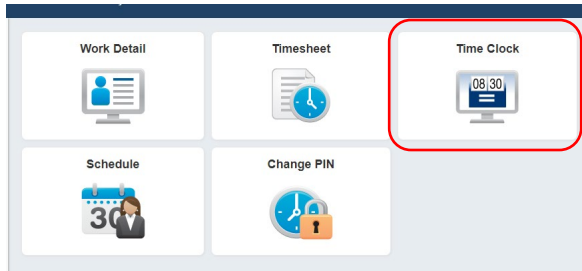

Web browser Clock In

Signin.frontlineeducation.com

Select time clock

Choose sign in. Once selected you will see the success display. Same thing when signing out each day.