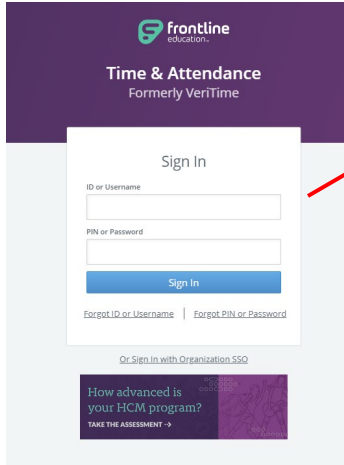

Web browser Clock In

Signin.frontlineeducation.com

Select time clock

Choose sign in. Once selected you will see the success display. Same thing when signing out each day.