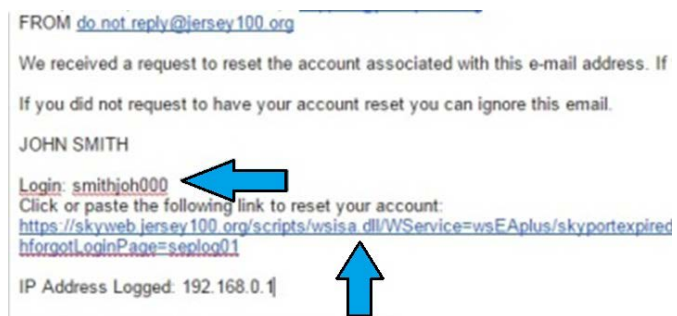

Enter your new password twice and click Submit.

Return to the Skyward login page and login with your Login ID and the new password.